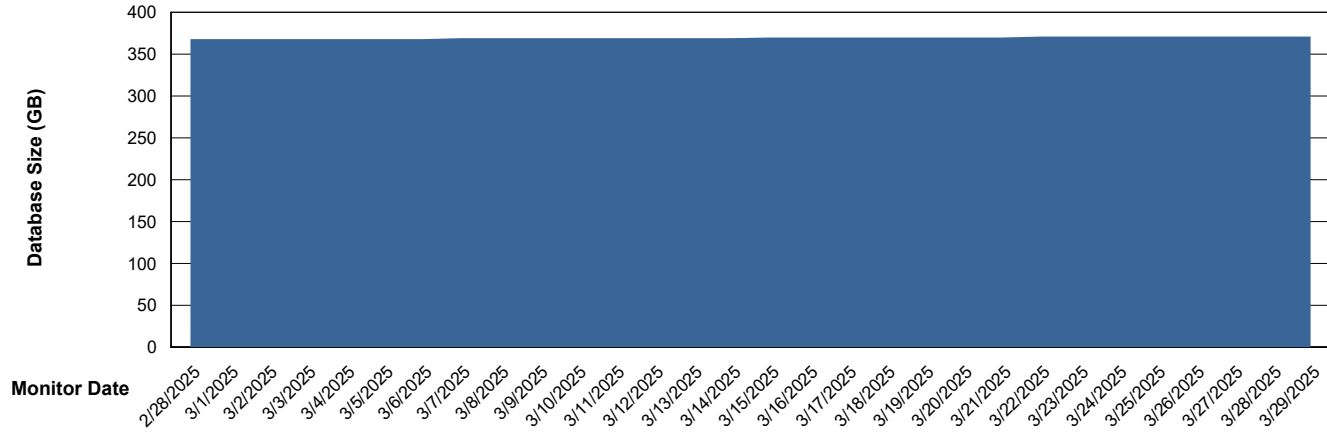

DB Processes Max 1,000

Weekly SLA Customer Report

Customer STK_Production
Database ID 82

Database Performance STK_PRD_ABSDBORACLE02_HSBABS1

DB Processes Max 1,000

Weekly SLA Customer Report

Customer STK_Production
Database ID 82

DATABASE SIZE STK_PRD_ABSDBORACLE01_ABS1

Database growth over last month

DATABASE SIZE STK_PRD_ABSDBORACLE02_ABST

Database growth over last month

Weekly SLA Customer Report

Customer STK_Production
Database ID 82