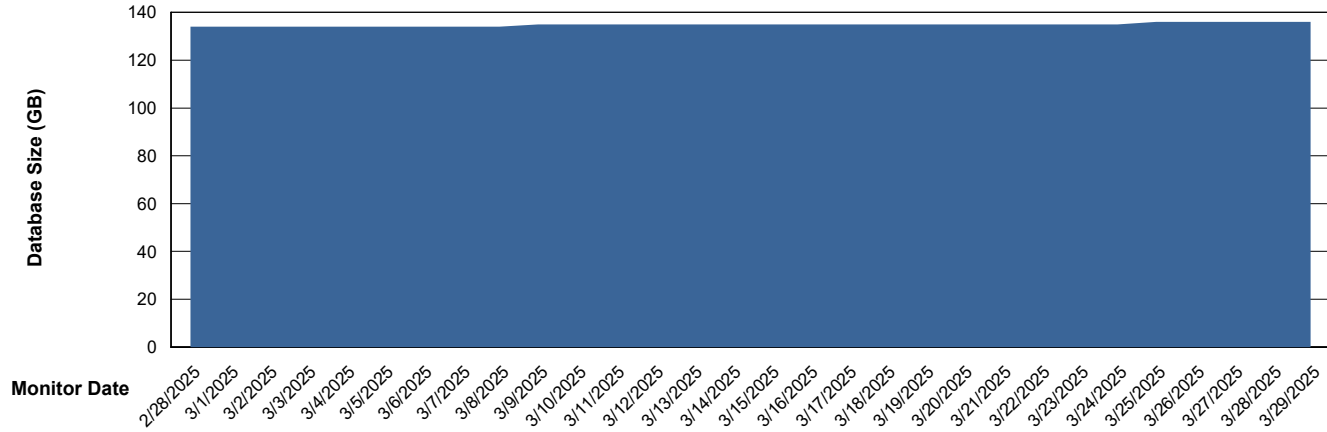

Weekly SLA Customer Report

Customer RSS Production
Database ID 52

Database Performance RSS_PRD_SV1364_PRD_ABS1

Weekly SLA Customer Report

Customer RSS Production
Database ID 52

Database Performance RSS_PRD_SV1365_PRD_HSBABS1

DB Processes Max 300

Weekly SLA Customer Report

Customer RSS Production
 Database ID 52

DATABASE SIZE RSS_PRD_SV1364_PRD_ABS1

Database growth over last month

Database Tablespace RSS_PRD_SV1364_PRD_ABS1

Date	Tablespace Name	Filesize (Gb)	Usedsize (Gb)	Percentage free
3/29/2025	ABSDATA	67	55	17
	INDX	91	76	17
3/28/2025	ABSDATA	67	55	17
	INDX	91	76	17
3/27/2025	ABSDATA	67	55	17
	INDX	91	76	17
3/26/2025	ABSDATA	67	55	17
	INDX	91	76	17
3/25/2025	ABSDATA	67	55	18
	INDX	91	76	17
3/24/2025	ABSDATA	67	55	18
	INDX	91	75	17
3/23/2025	ABSDATA	67	55	18
	INDX	91	75	17