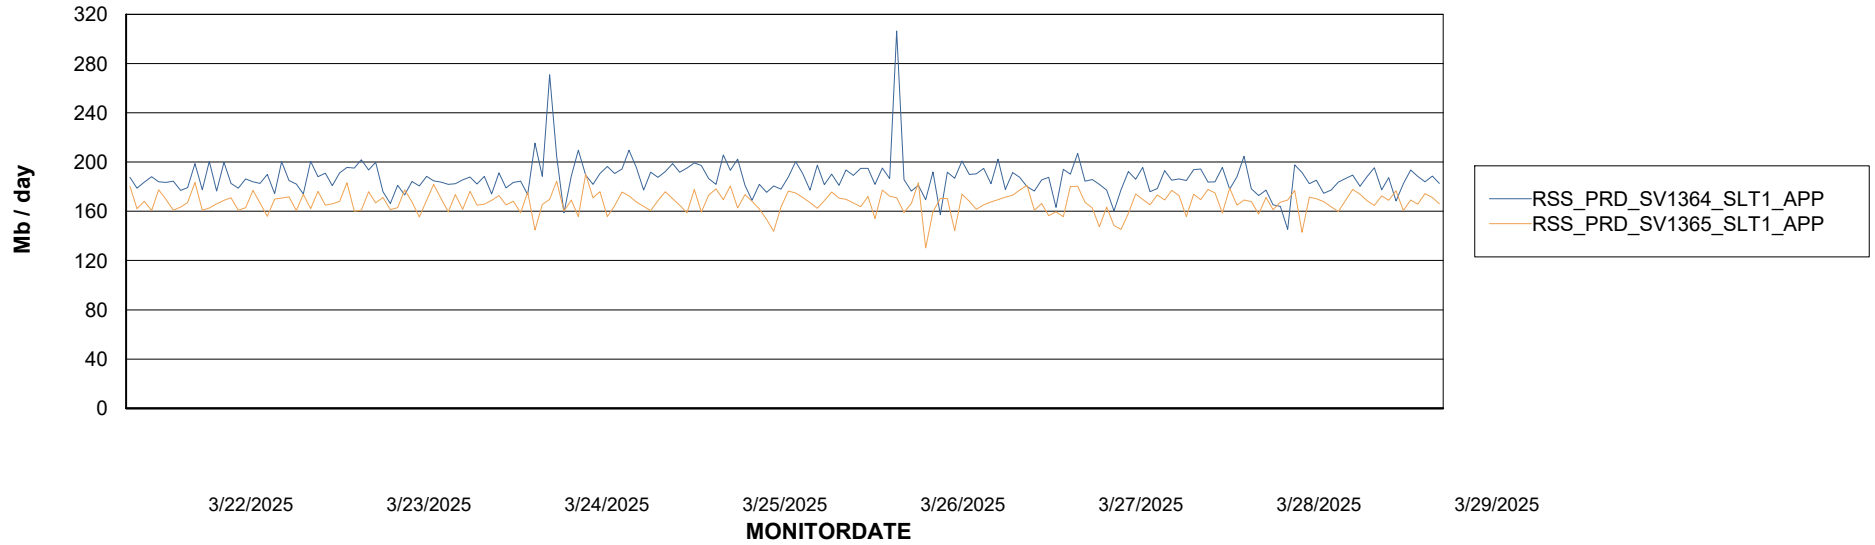

ABSSolute Application Server Services

Avg memory used per ABS Server Service