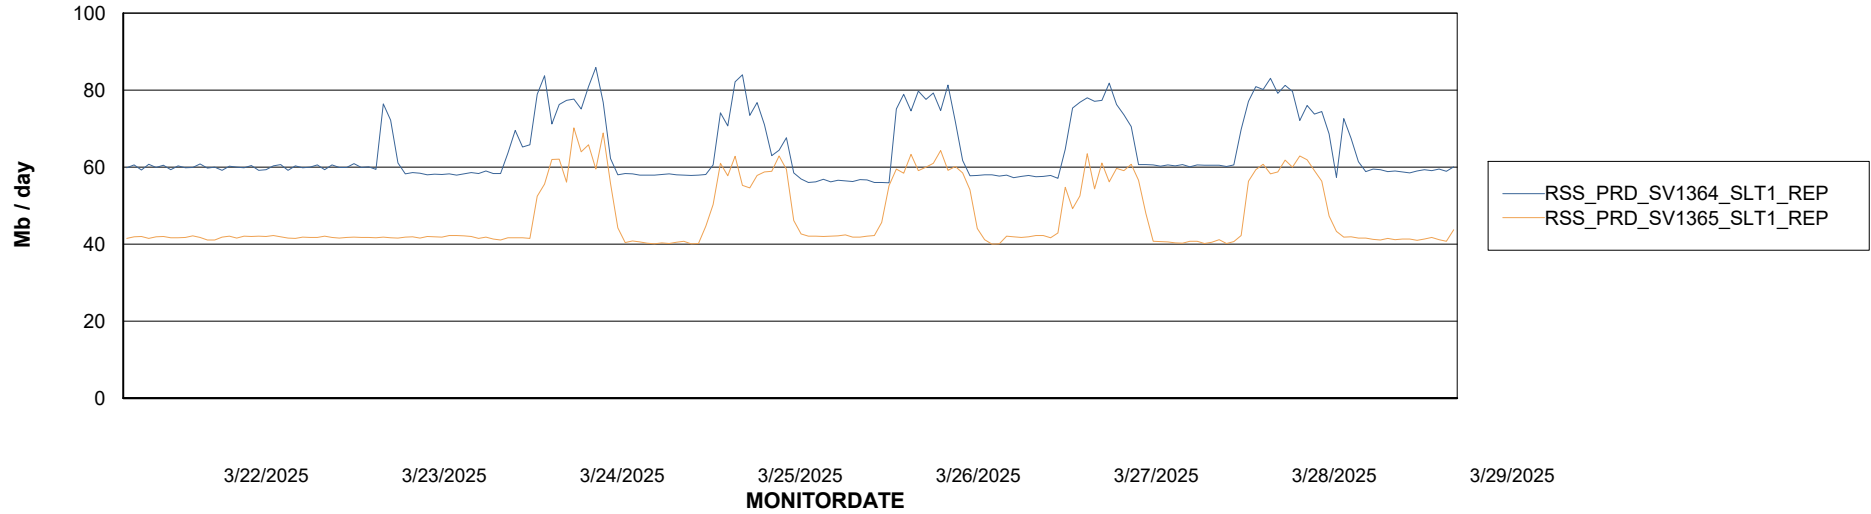

Avg memory used per ABS Server Service

Avg users per day per ABS server

Weekly SLA Customer Report

Customer RSS Production
Database ID 52

ABSSolute Application ReportServer Services

Avg memory used per ReportServer Service