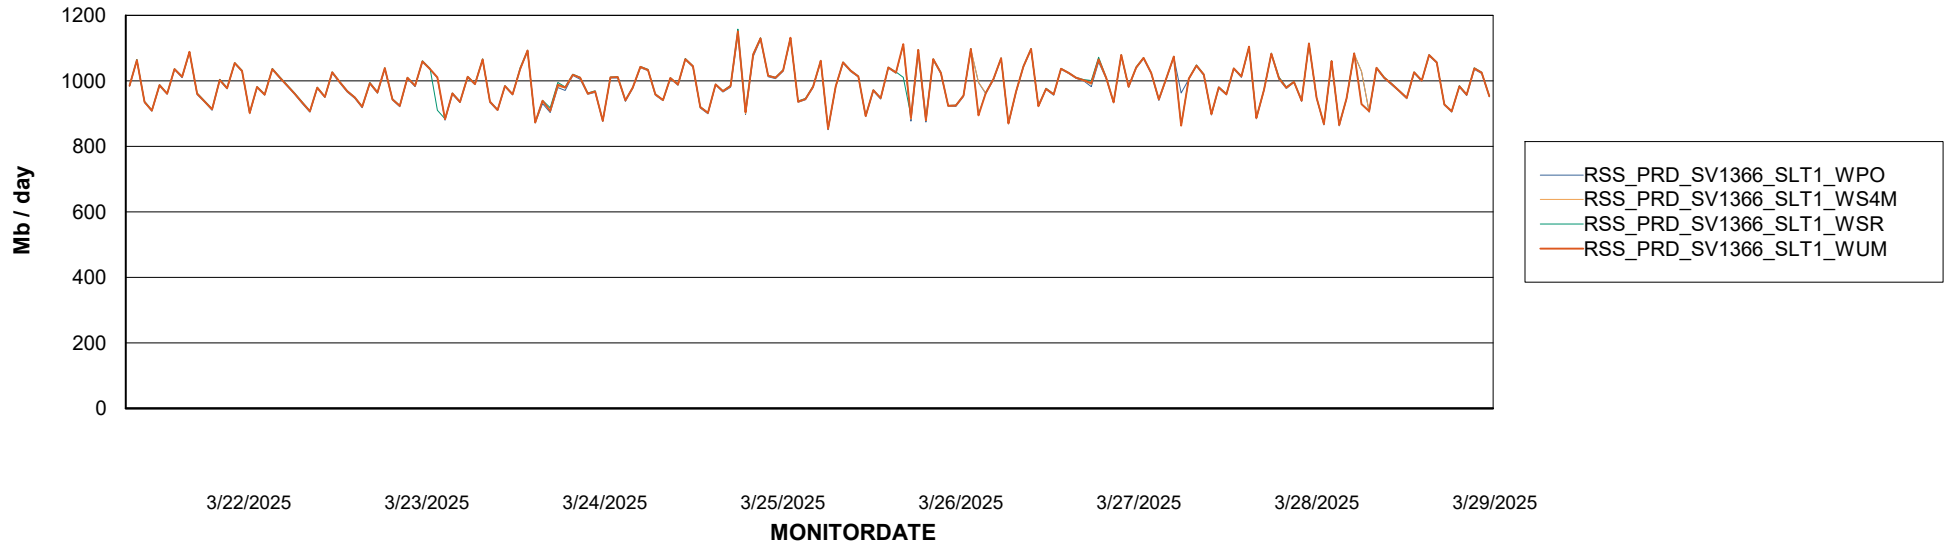

ABSSolute Web Component Services

Avg memory used per ABS Web component