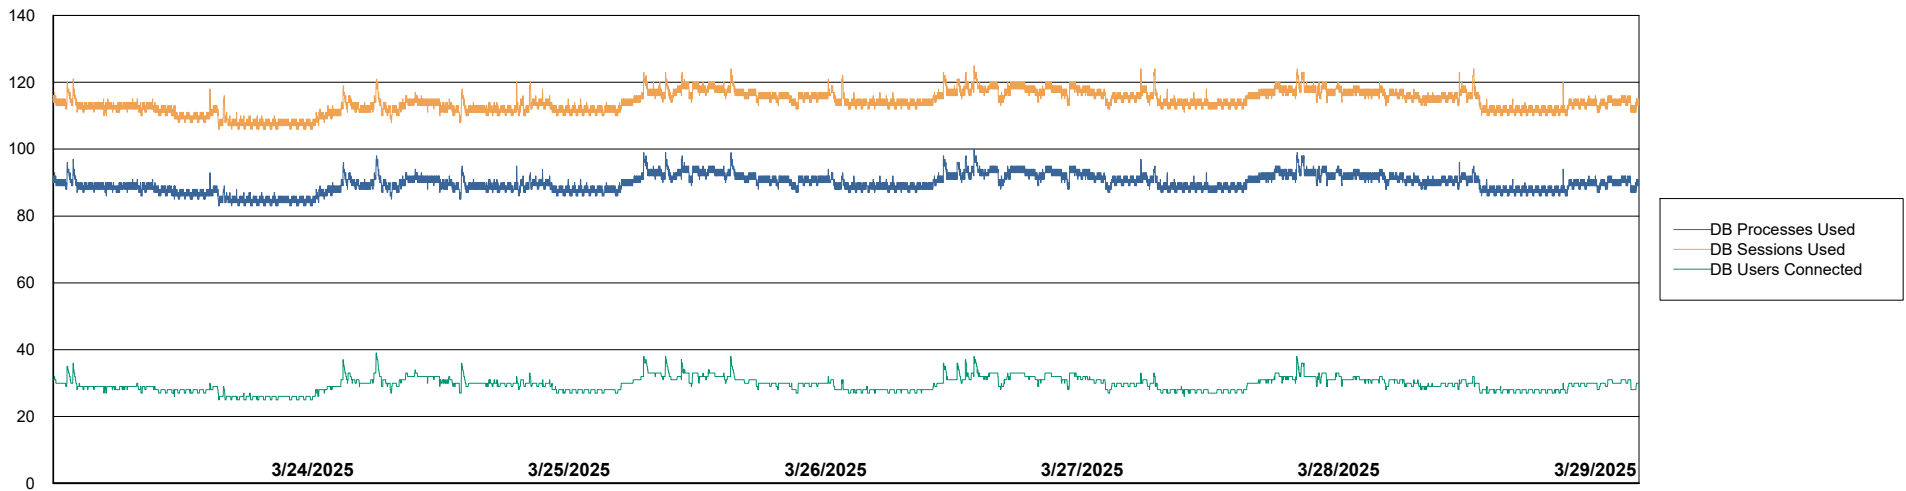

Database Performance RAS_PRD_NEDLIN-ST-APP01_ABS1