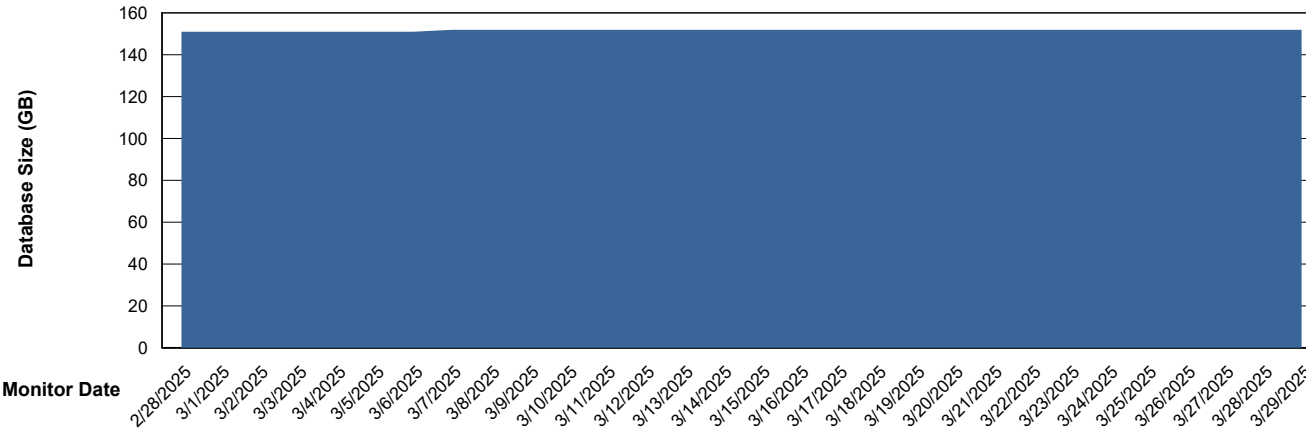

Database growth over last month

Database Tablespace RAS_PRD_NEDLIN-ST-APP01_ABS1

Date	Tablespace Name	Filesize (Gb)	Usedsize (Gb)	Percentage free
3/29/2025	ABSDATA	60	39	35
	INDX	128	98	23
3/28/2025	ABSDATA	60	39	35
	INDX	128	98	23
3/27/2025	ABSDATA	60	39	35
	INDX	128	98	23
3/26/2025	ABSDATA	60	39	35
	INDX	128	98	23
3/25/2025	ABSDATA	60	39	35
	INDX	128	98	23
3/24/2025	ABSDATA	60	39	35
	INDX	128	98	23
3/23/2025	ABSDATA	60	39	35
	INDX	128	98	23