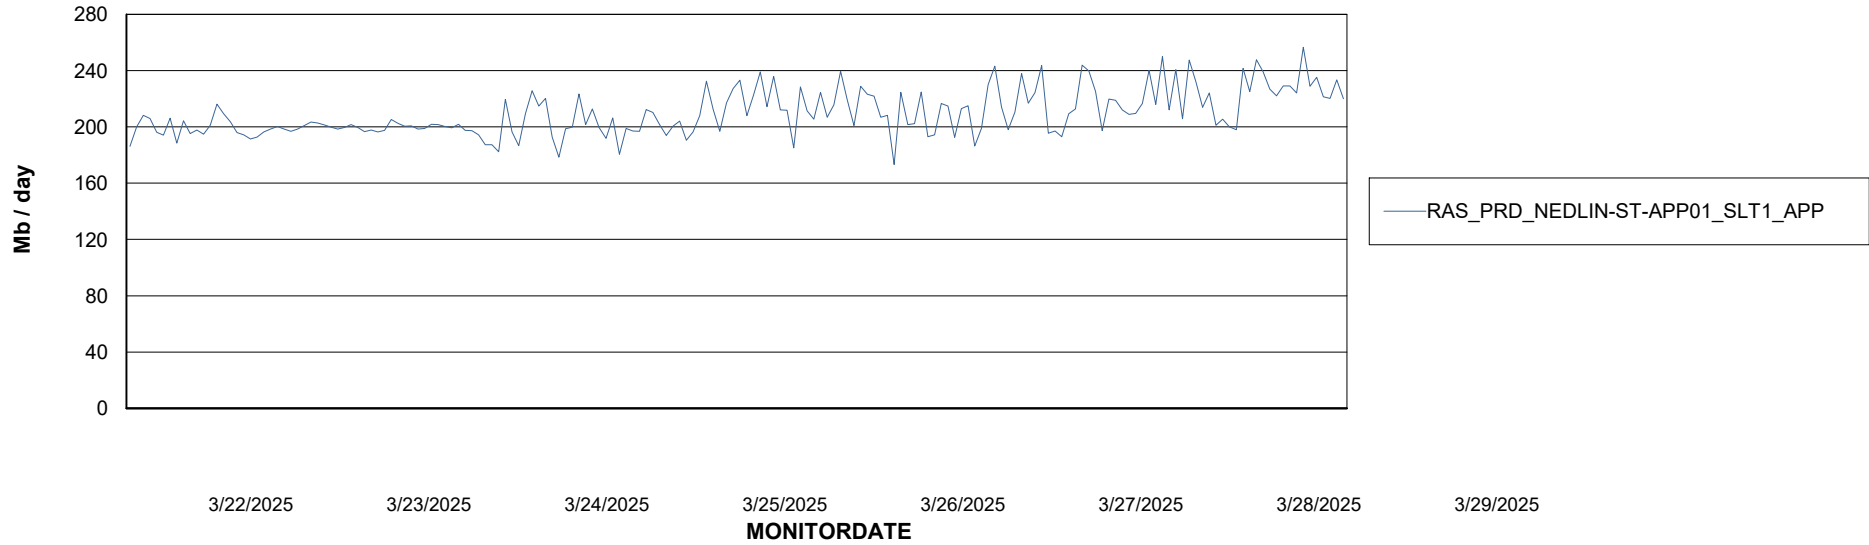

ABSSolute Application Server Services

Avg memory used per ABS Server Service