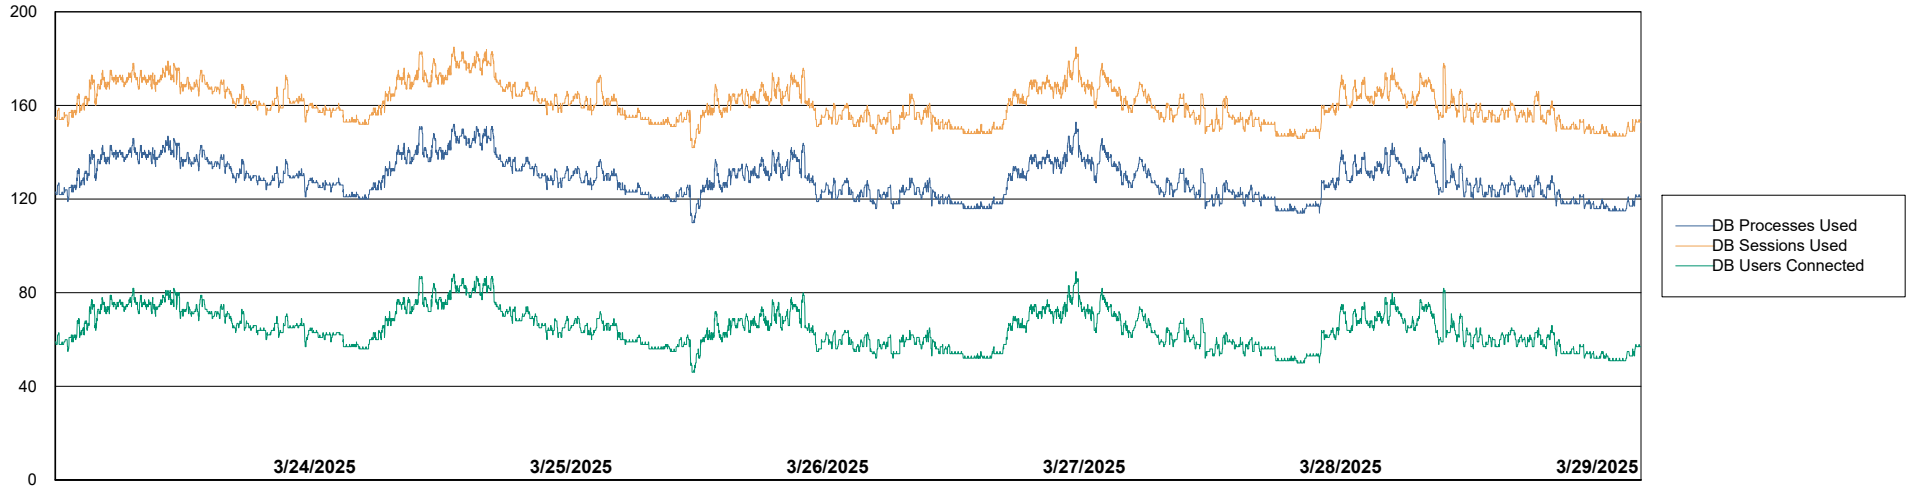

Weekly SLA Customer Report

Customer NOA_Production (24/7)
Database ID 116

Database Performance NOA_PRD_NHSBI_ABS1

Weekly SLA Customer Report

Customer NOA_Production (24/7)
Database ID 116

Database Performance NOA_PRD_NovoABS01_ABS1