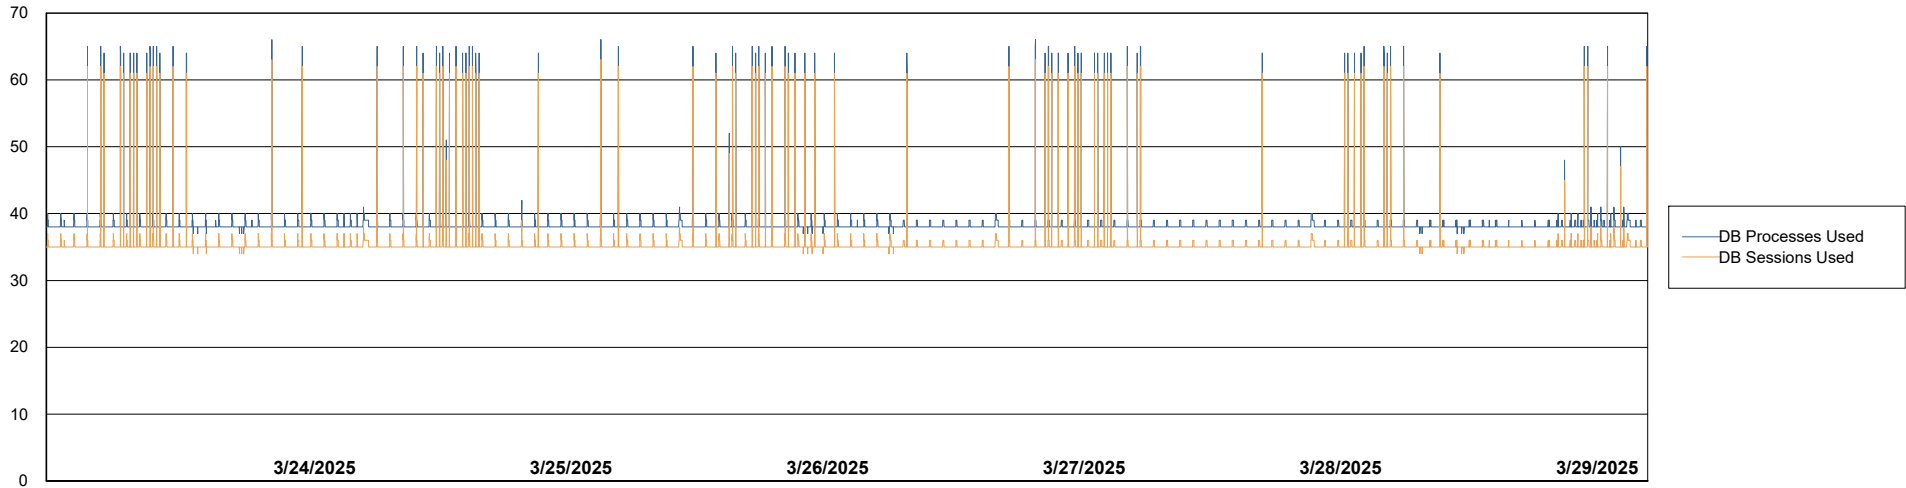

Database Performance NOA_PRD_NovoABS03_HSBABS1

DB Processes Max 300