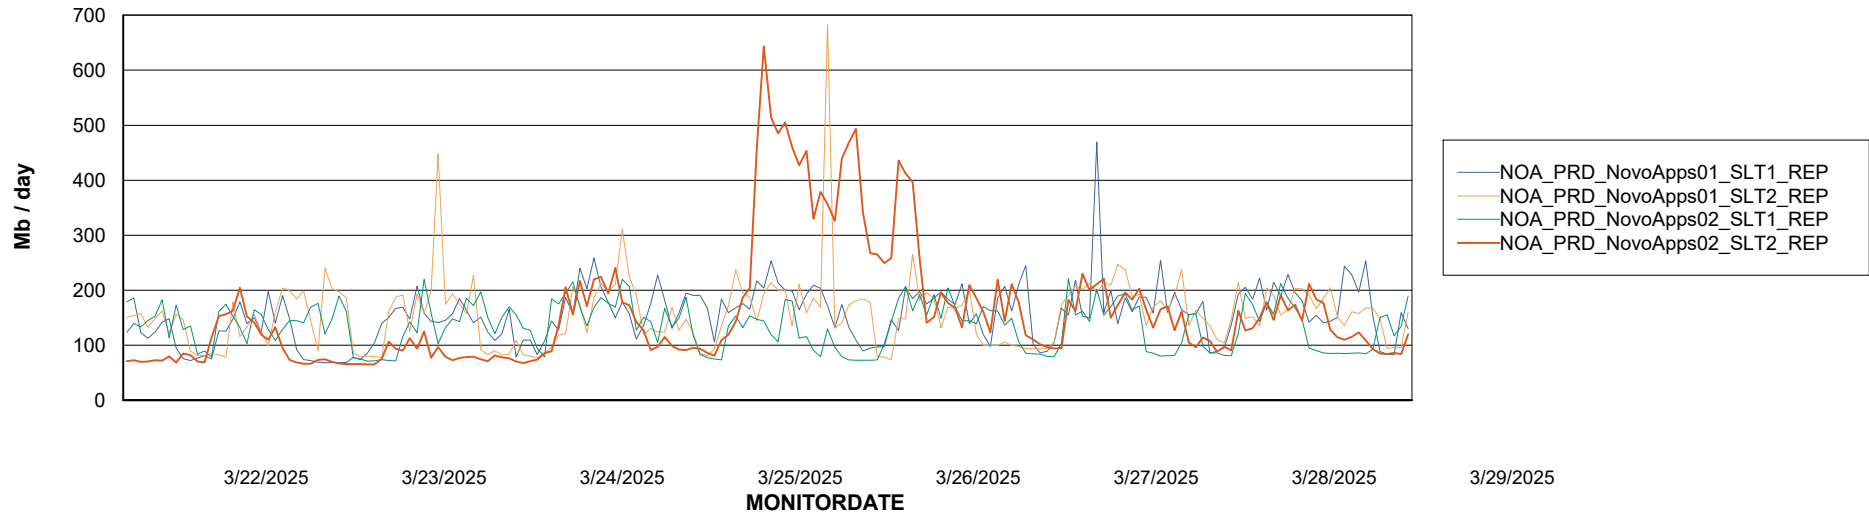

Avg memory used per ABS Server Service

Avg users per day per ABS server

Weekly SLA Customer Report

Customer NOA_Production (24/7)
Database ID 116

ABSSolute Application ReportServer Services

Avg memory used per ReportServer Service