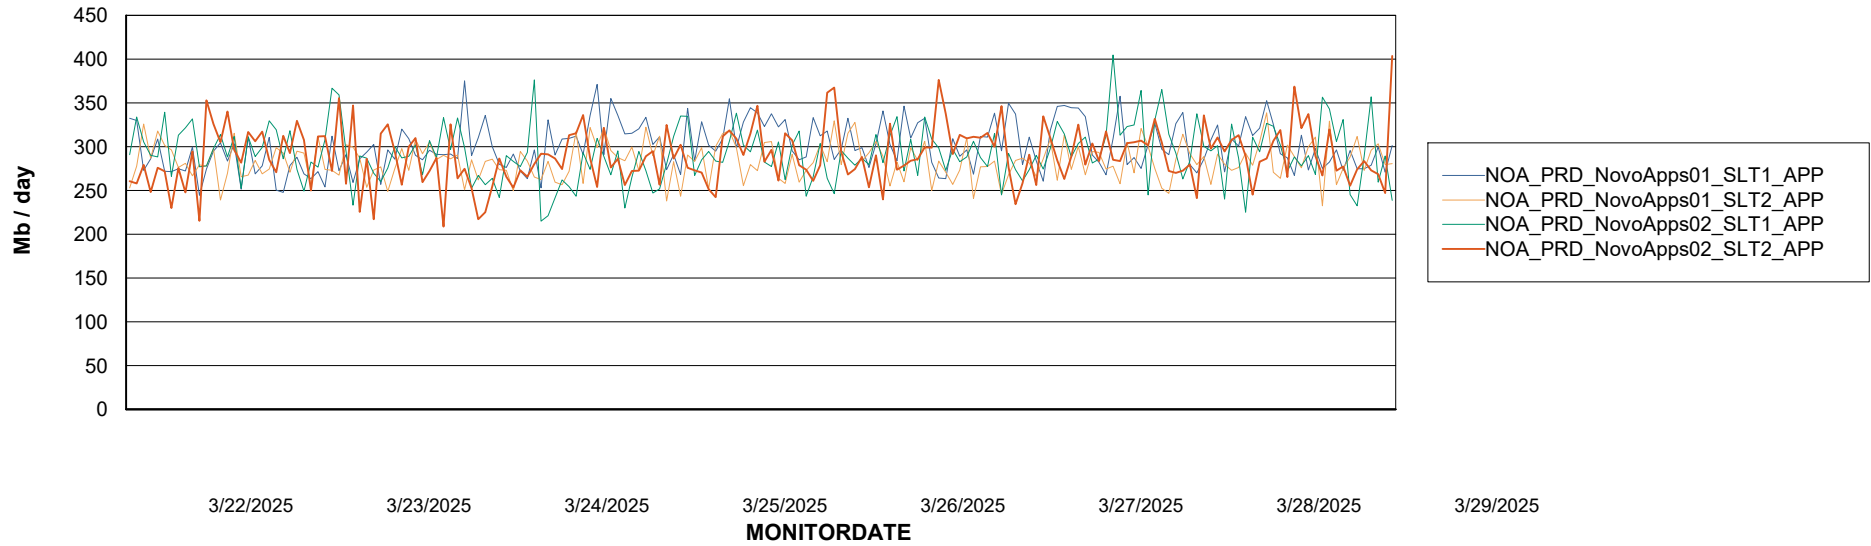

ABSSolute Application Server Services

Avg memory used per ABS Server Service