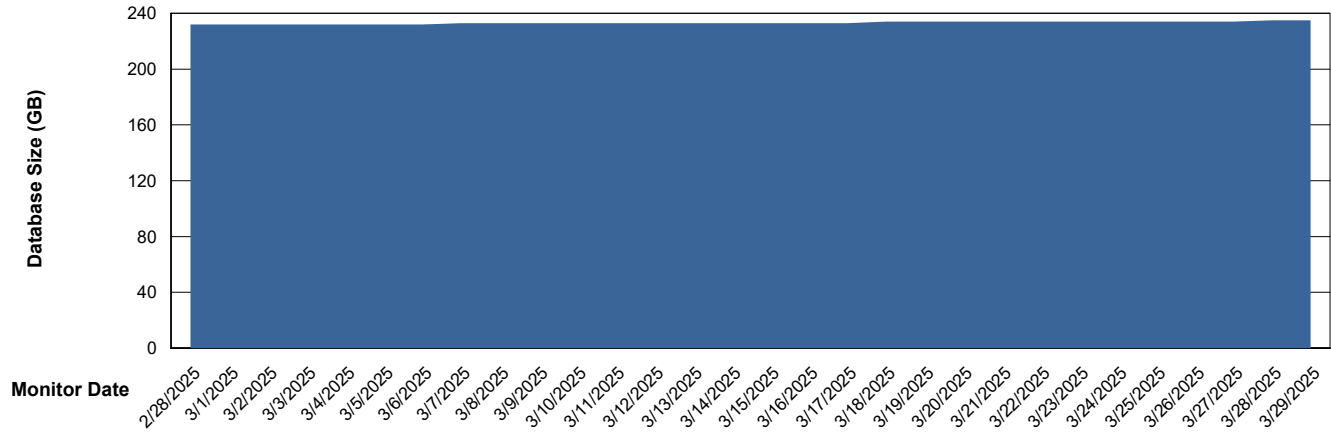

Weekly SLA Customer Report

Customer NOA_Production (24/7)
Database ID 116

Database Performance NOA_PRD_NovoABS03_HSBABS1

DB Processes Max 300

Weekly SLA Customer Report

Customer NOA_Production (24/7)
Database ID 116

DATABASE SIZE NOA_PRD_NHSBI_ABS1

Database growth over last month

DATABASE SIZE NOA_PRD_NovoABS01_ABS1

Database growth over last month

Weekly SLA Customer Report

Customer NOA_Production (24/7)
Database ID 116