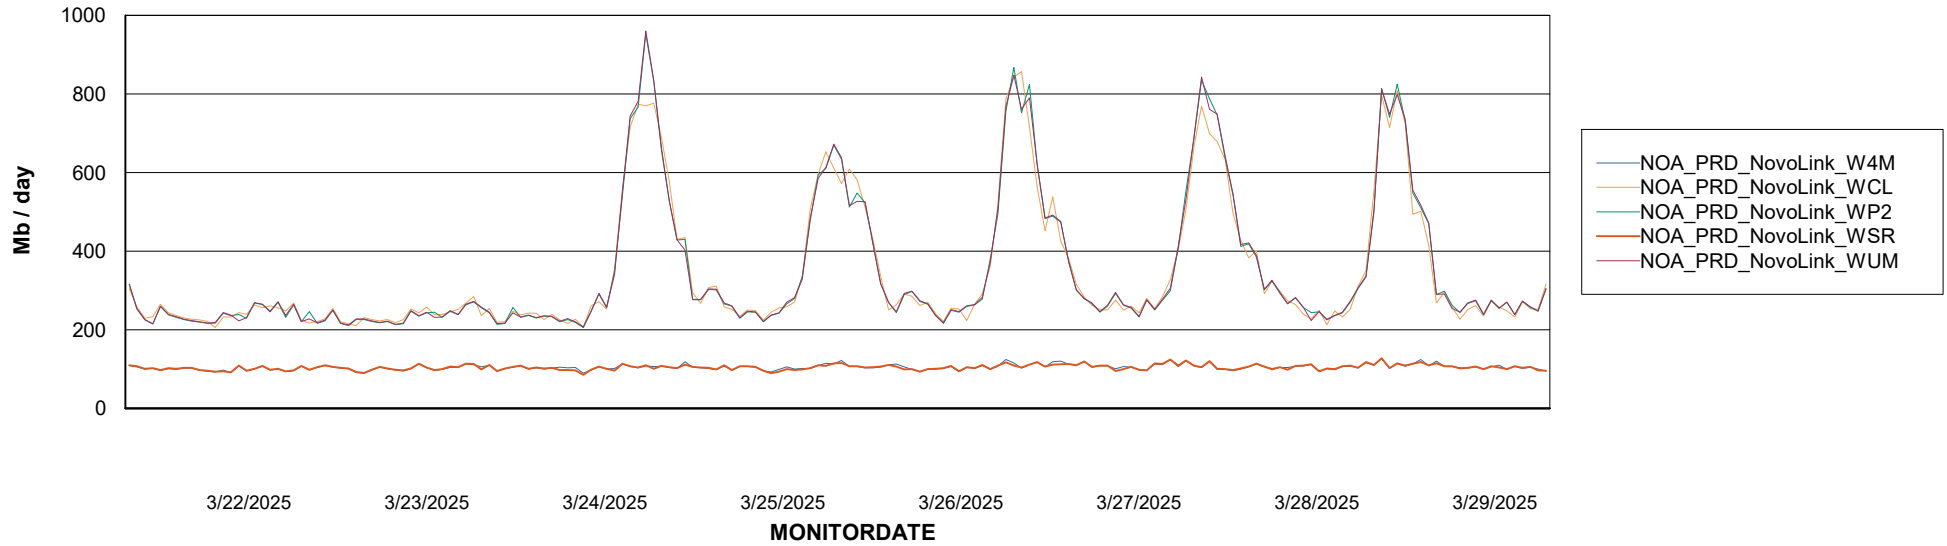

ABSSolute Web Component Services

Avg memory used per ABS Web component