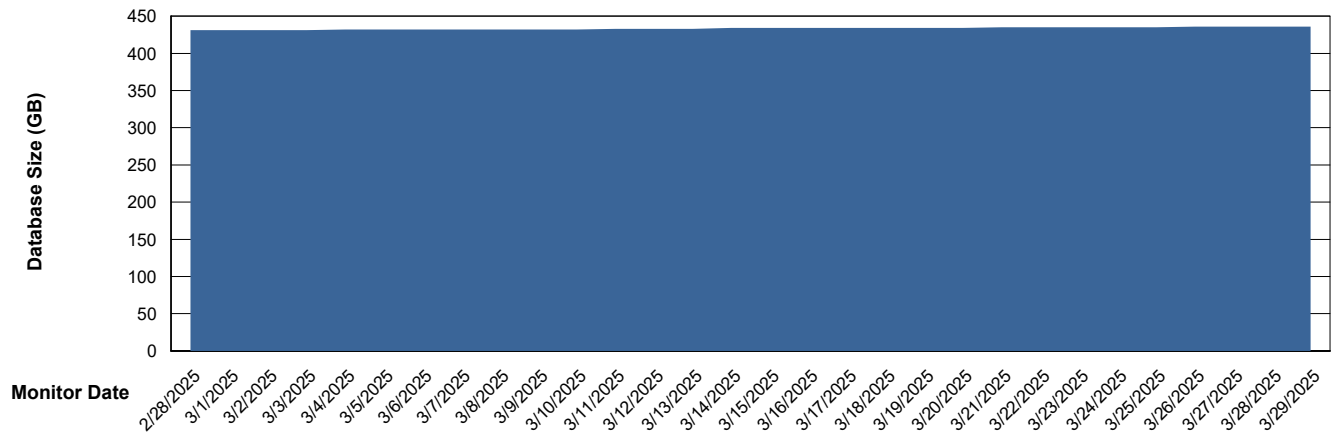

Weekly SLA Customer Report

Customer NOA_Production (24/7)
Database ID 116

Database Performance NOA_PRD_NovoABS03_HSBABS1

DB Processes Max 300

Weekly SLA Customer Report

Customer NOA_Production (24/7)
Database ID 116

DATABASE SIZE NOA_PRD_NHSBI_ABS1

Database growth over last month

DATABASE SIZE NOA_PRD_NovoABS01_ABS1

Database growth over last month

Weekly SLA Customer Report

Customer NOA_Production (24/7)
Database ID 116