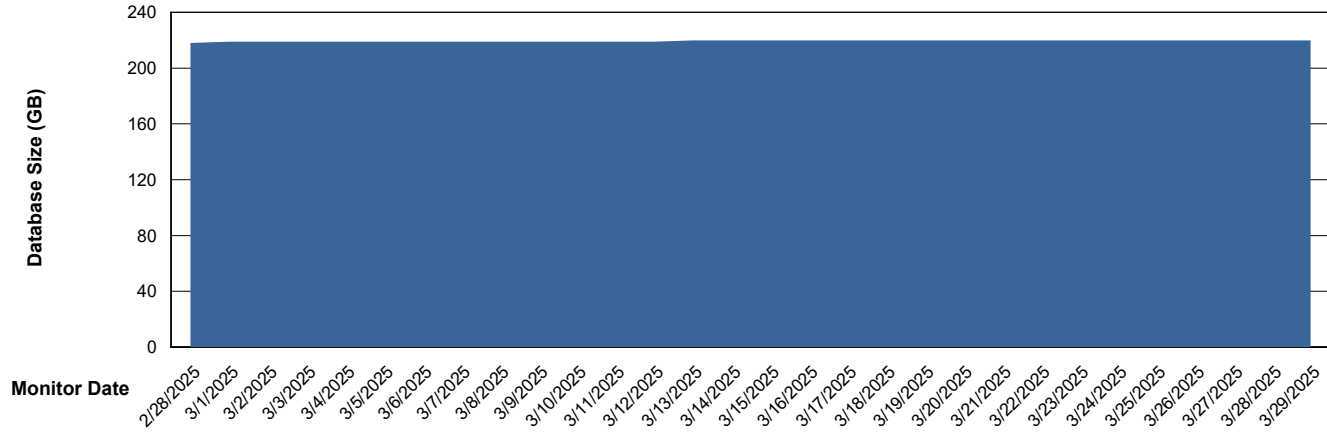

DATABASE SIZE NIX_PRD_ABSBI_ABS1

Database growth over last month