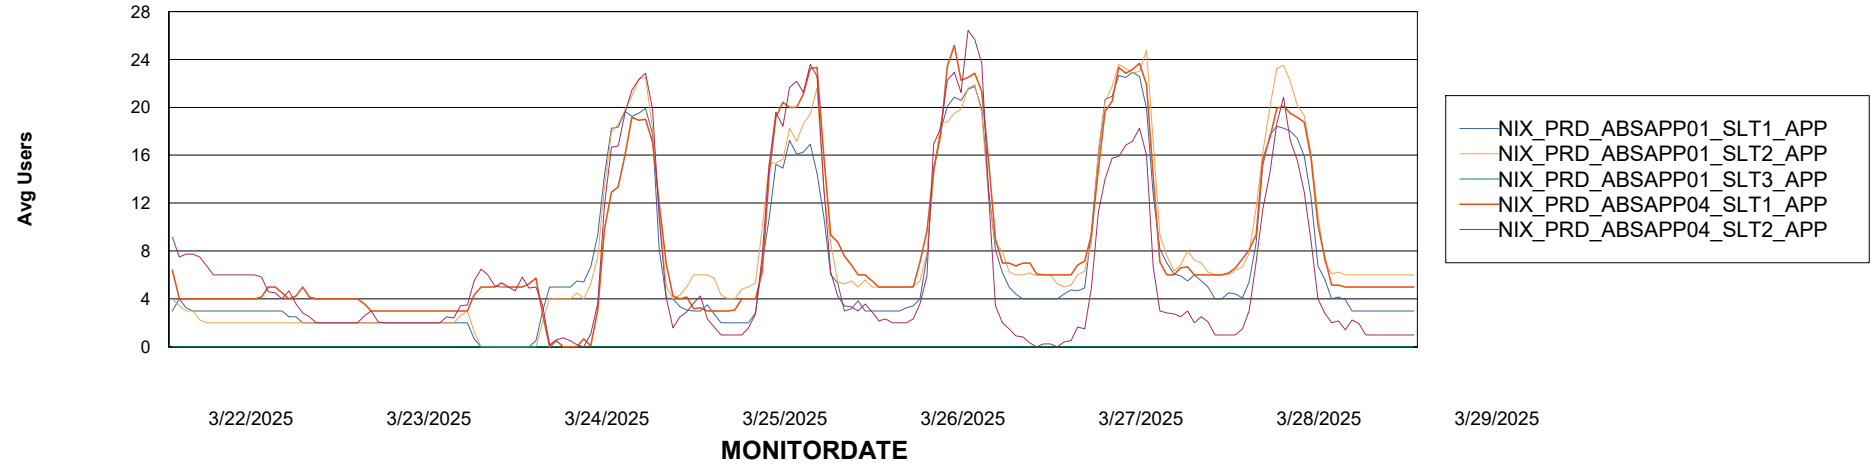

Avg users per day per ABS server