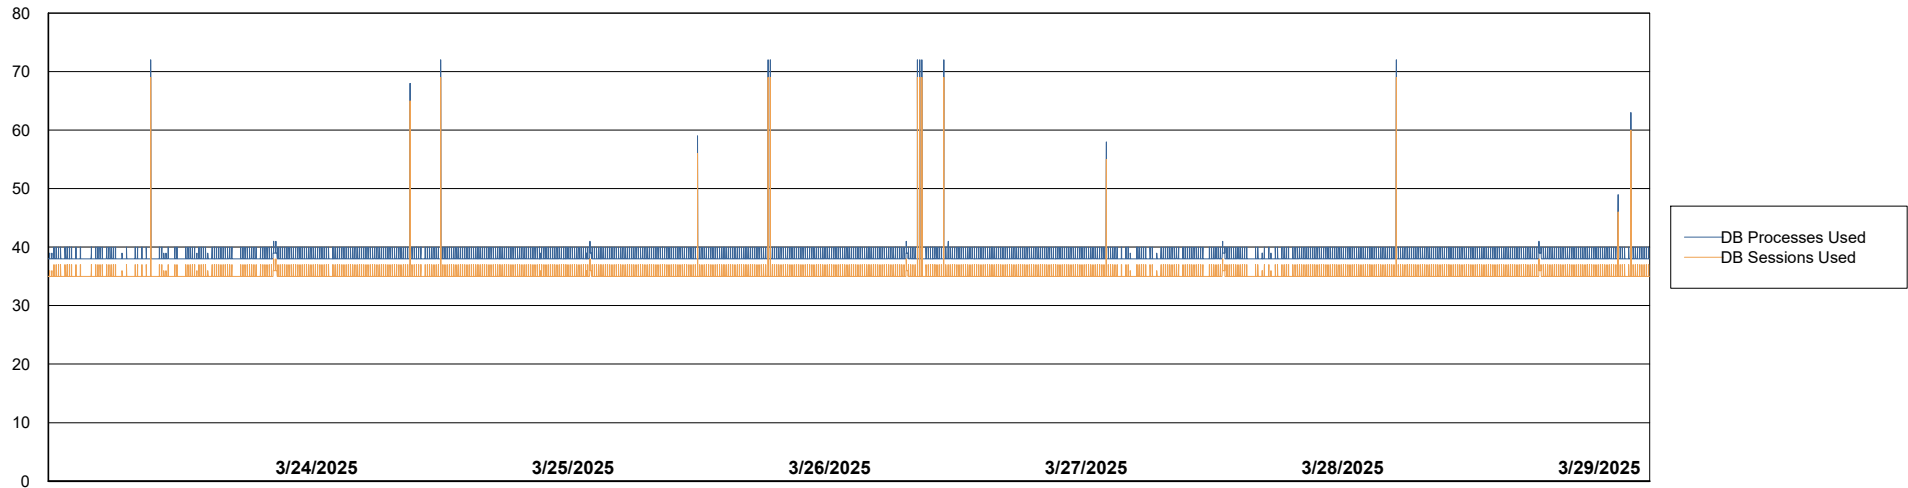

Database Performance NIX_PRD_ABSDB02_HSBABS1

DB Processes Max 300