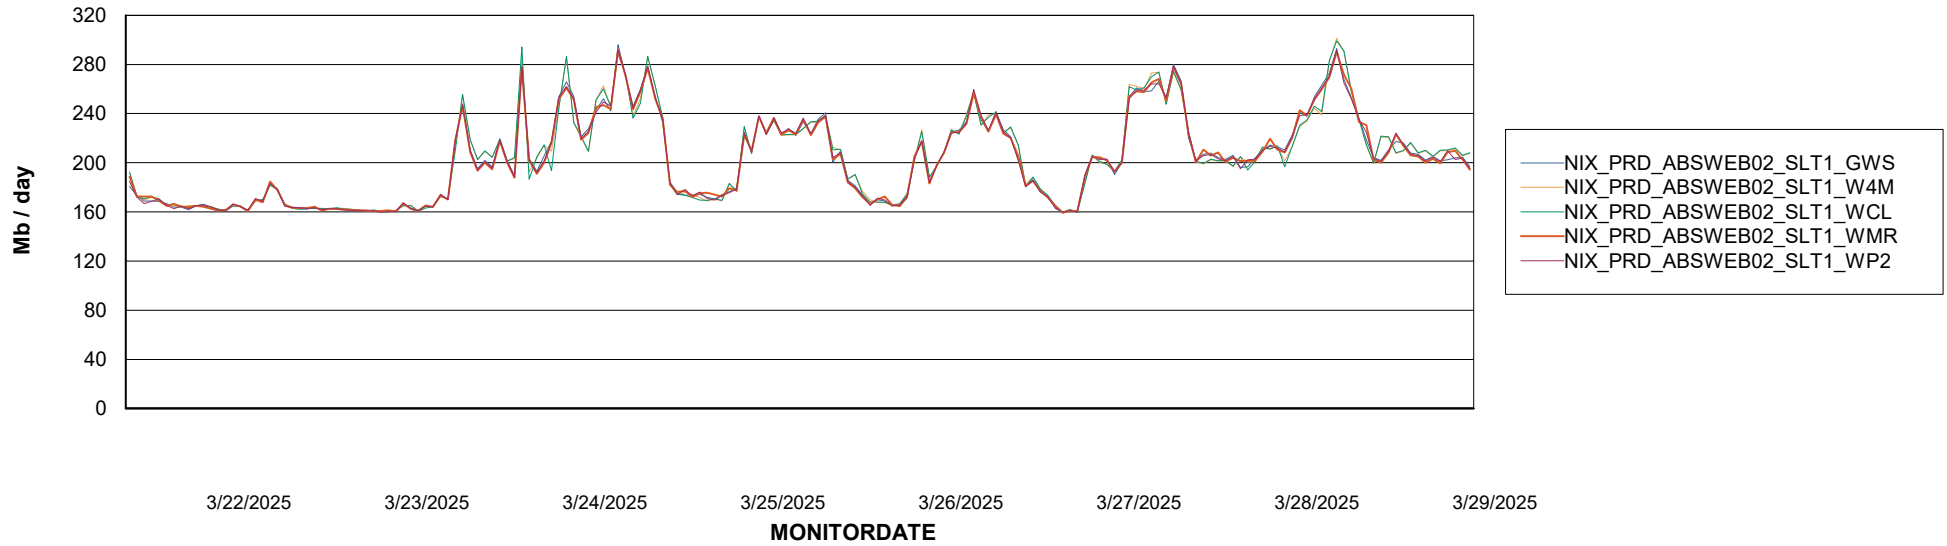

ABSolute Web Component Services

Avg memory used per ABS Web component