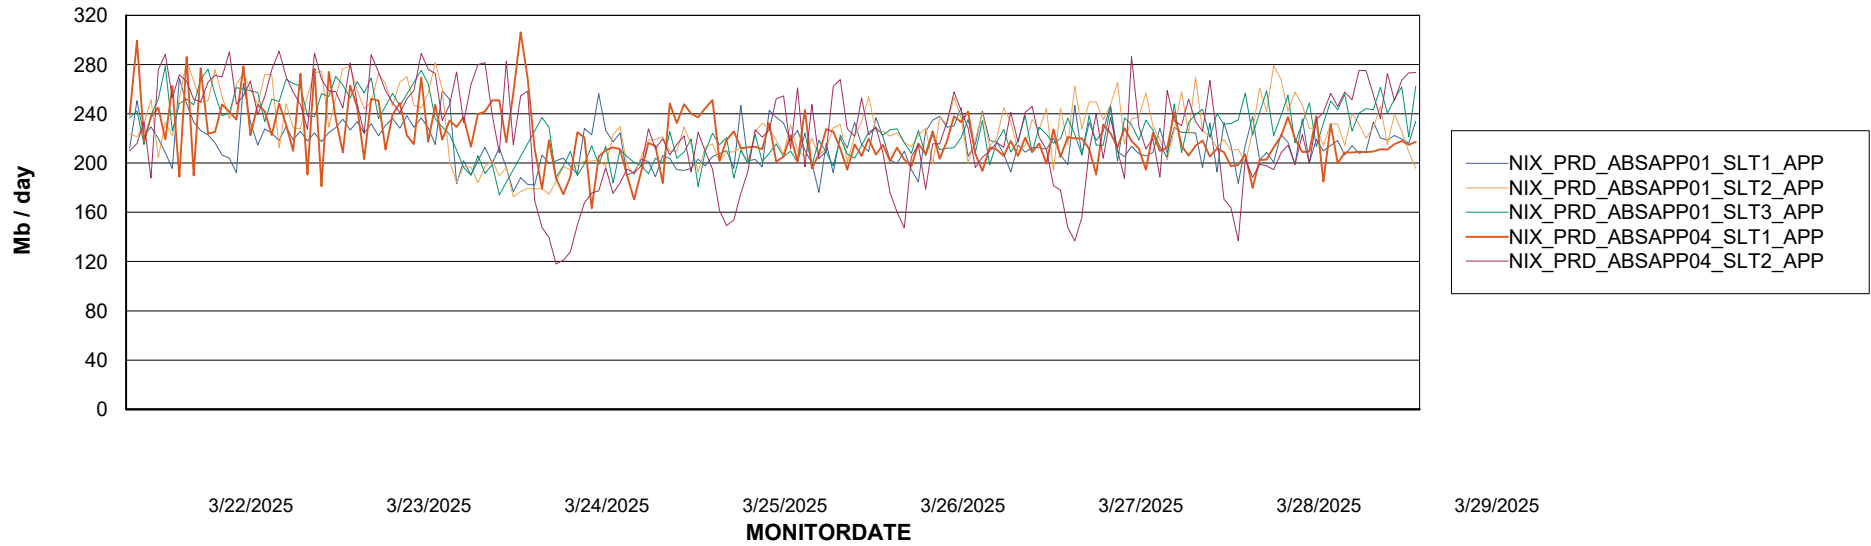

ABSSolute Application Server Services

Avg memory used per ABS Server Service