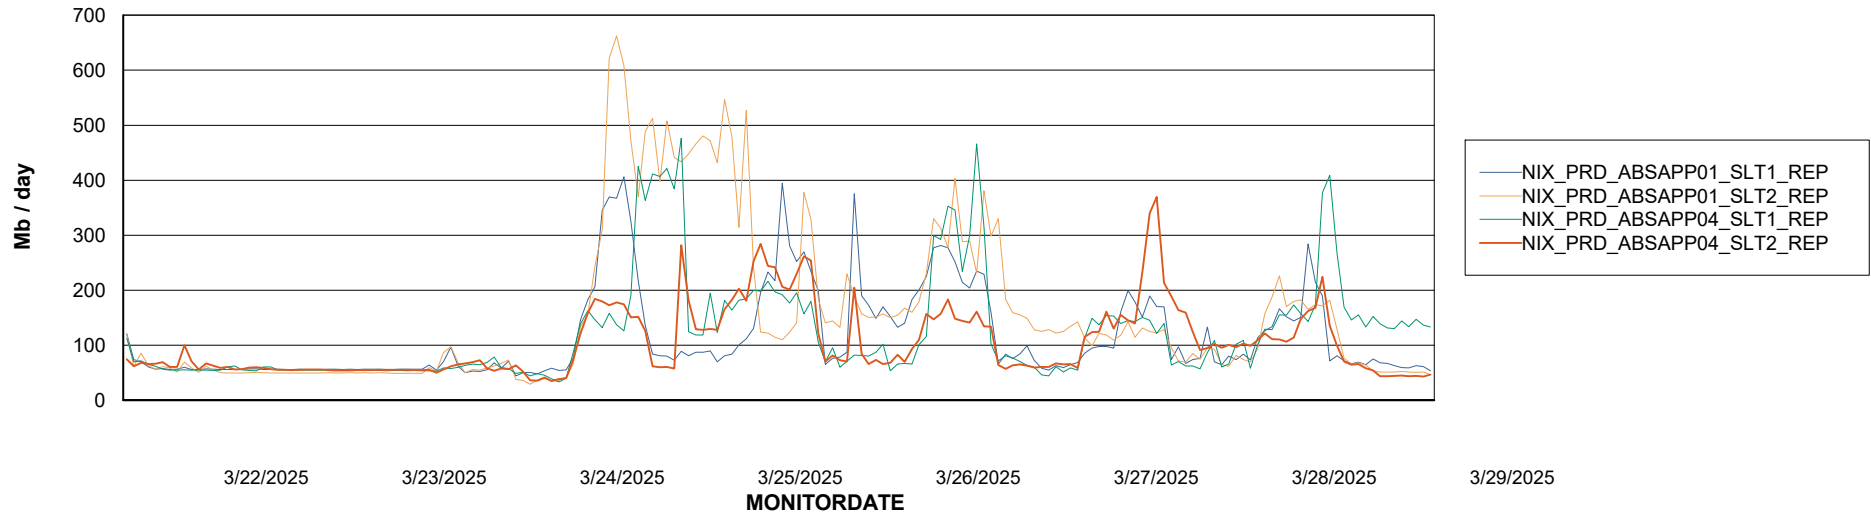

Avg memory used per ABS Server Service

Avg users per day per ABS server

Weekly SLA Customer Report

Customer NIX_Production
Database ID 51

ABSSolute Application ReportServer Services

Avg memory used per ReportServer Service