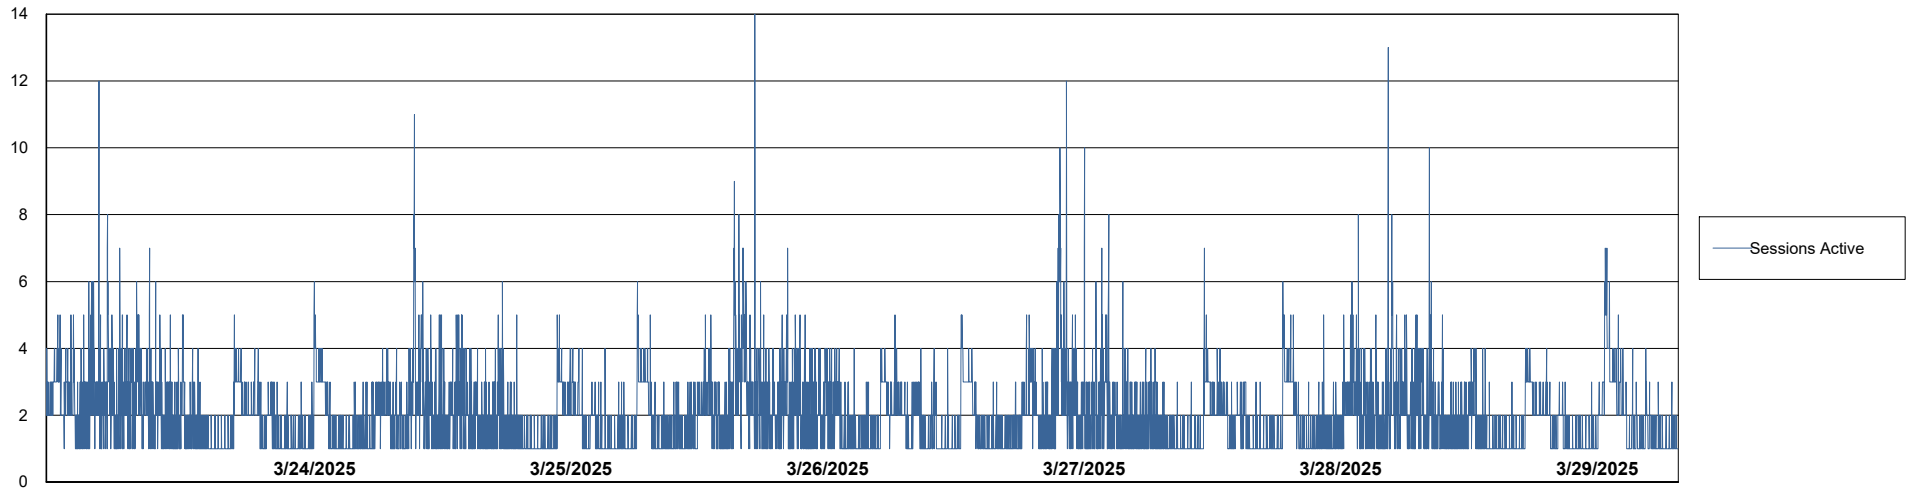

Weekly SLA Customer Report

Customer NIX_Production
Database ID 51

Database Performance NIX_PRD_ABSBI_ABS1

Weekly SLA Customer Report

Customer NIX_Production
Database ID 51

Database Performance NIX_PRD_ABSD01_ABS1