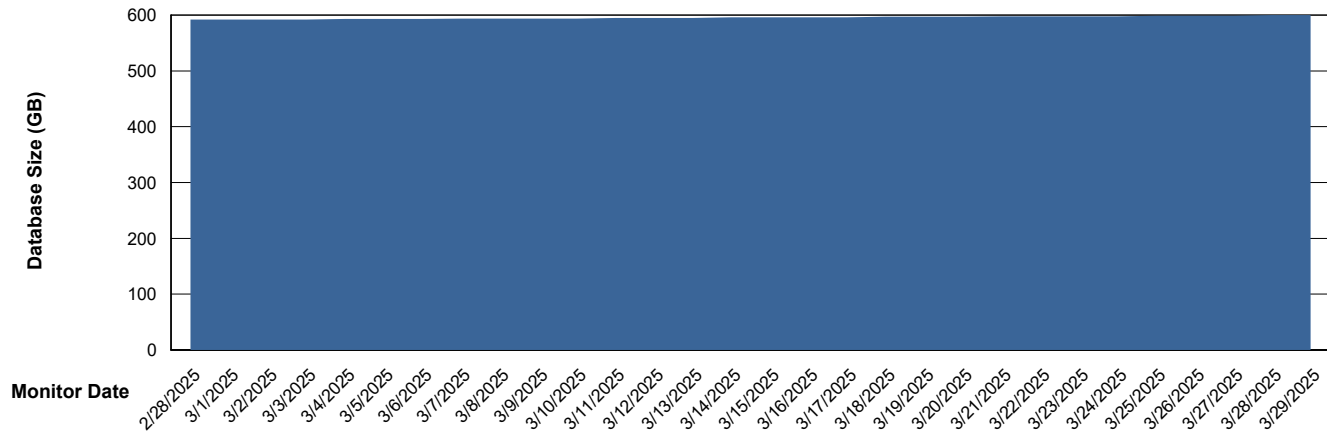

DATABASE SIZE NIX_PRD_ABSDB01_ABS1

Database growth over last month