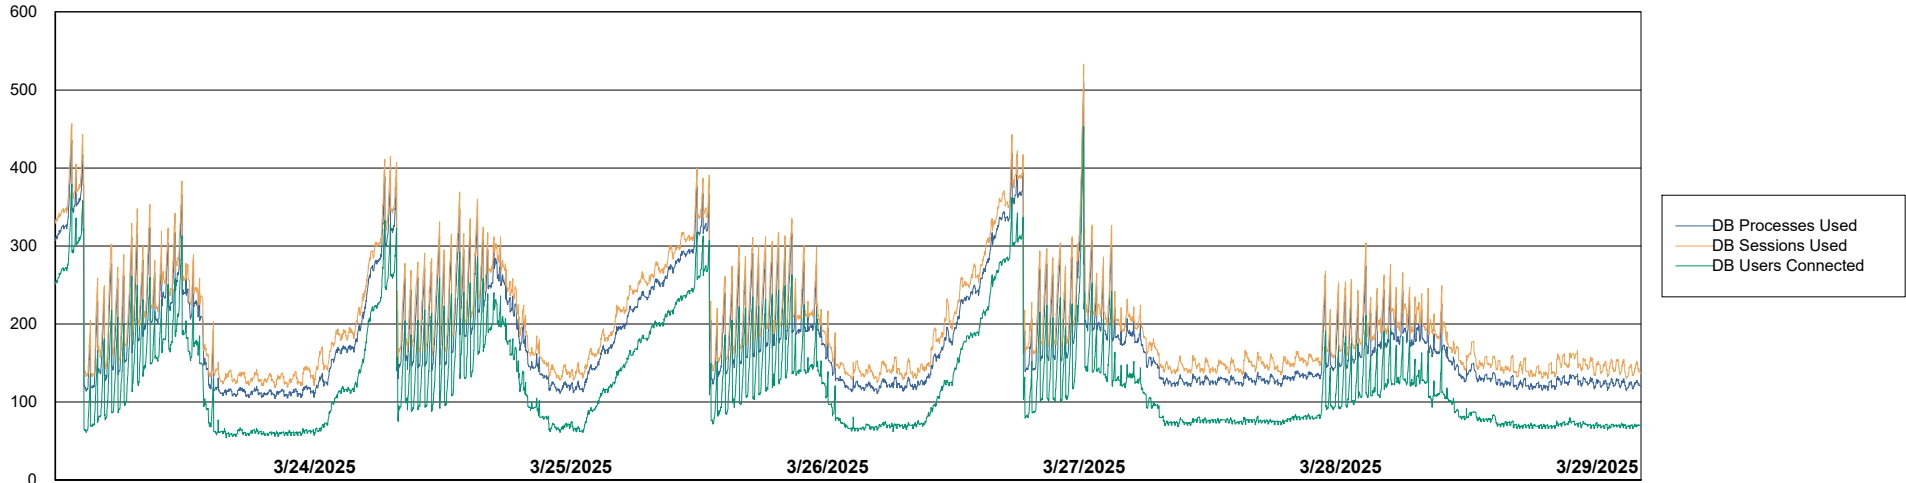

Weekly SLA Customer Report

Customer NIX_Production
Database ID 51

Database Performance NIX_PRD_ABSBI_ABS1

Weekly SLA Customer Report

Customer NIX_Production
Database ID 51

Database Performance NIX_PRD_ABSD01_ABS1