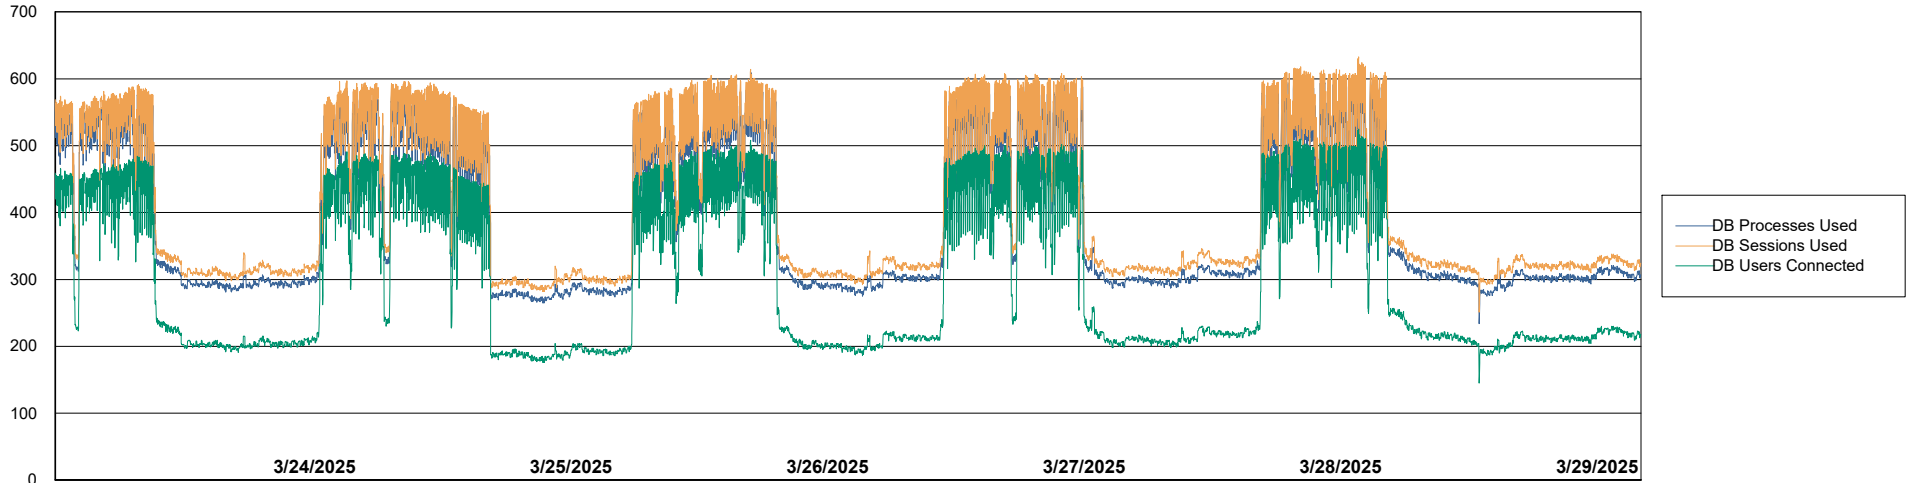

Weekly SLA Customer Report

Customer LTS(CleanLease)_Production
Database ID 126

Database Performance LTS_PRD_CLSABSBI01_ABS1

Weekly SLA Customer Report

Customer LTS(CleanLease)_Production
Database ID 126

Database Performance LTS_PRD_CLSABSD01_ABS1