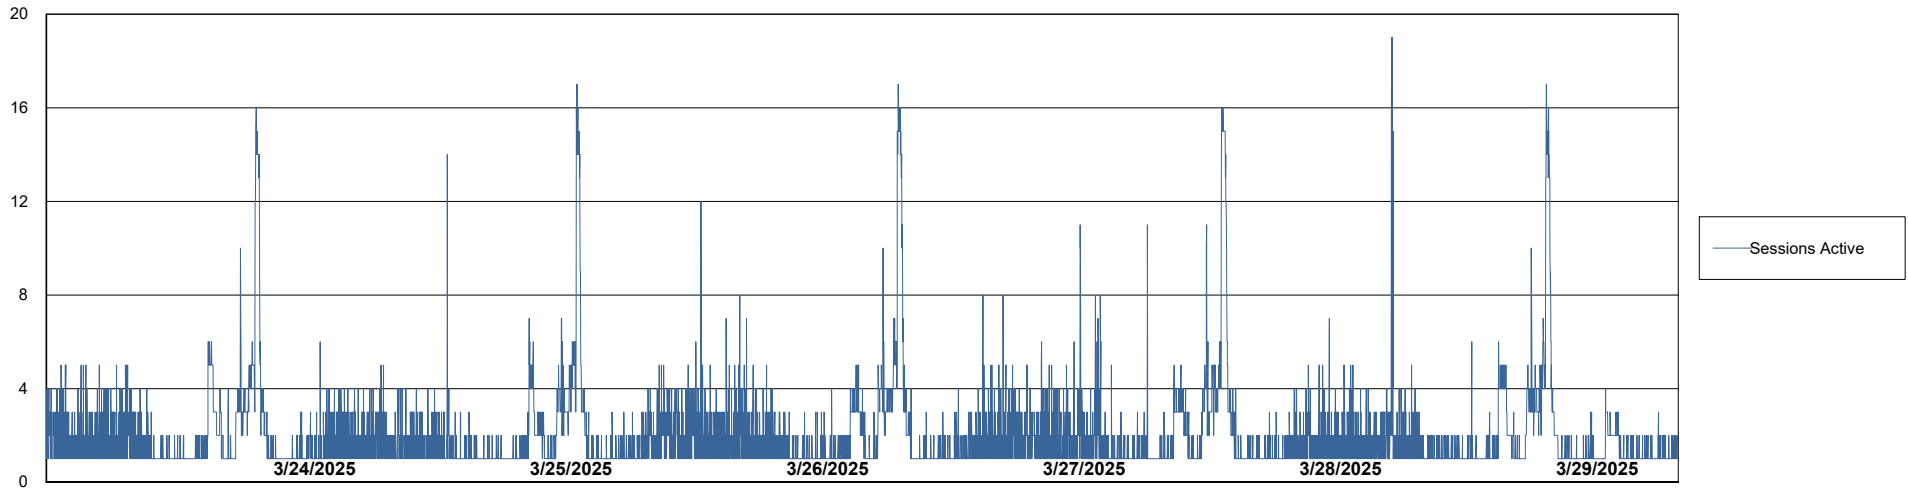

Weekly SLA Customer Report

Customer LTS(CleanLease)_Production
Database ID 126

Database Performance LTS_PRD_CLSABSBI01_ABS1

Weekly SLA Customer Report

Customer LTS(CleanLease)_Production
Database ID 126

Database Performance LTS_PRD_CLSABSD01_ABS1