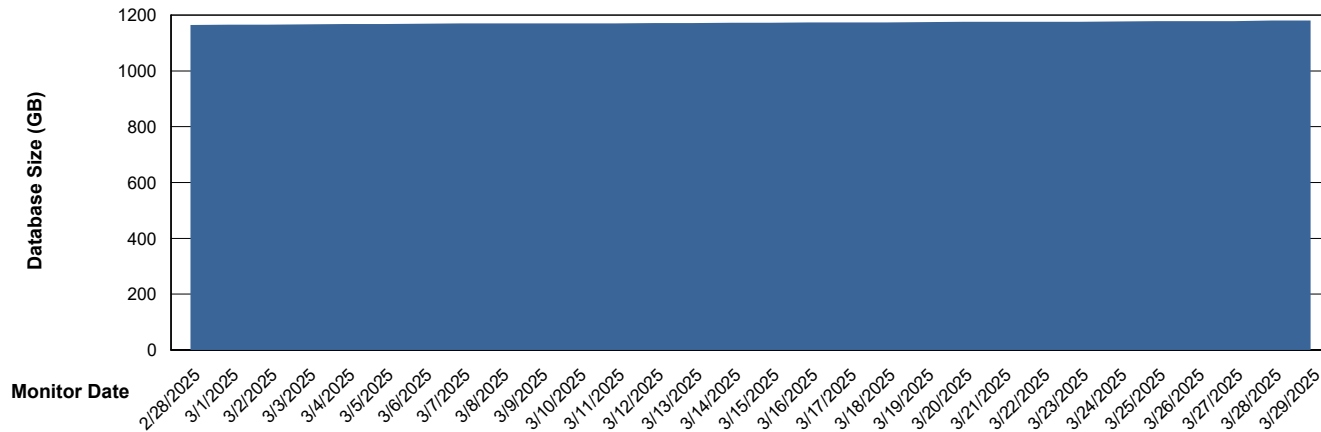

Customer LTS(CleanLease)_Production
Database ID 126

DATABASE SIZE LTS_PRD_CLSABSBI01_ABS1

Database growth over last month

DATABASE SIZE LTS_PRD_CLSABSDB01_ABS1

Database growth over last month

Weekly SLA Customer Report