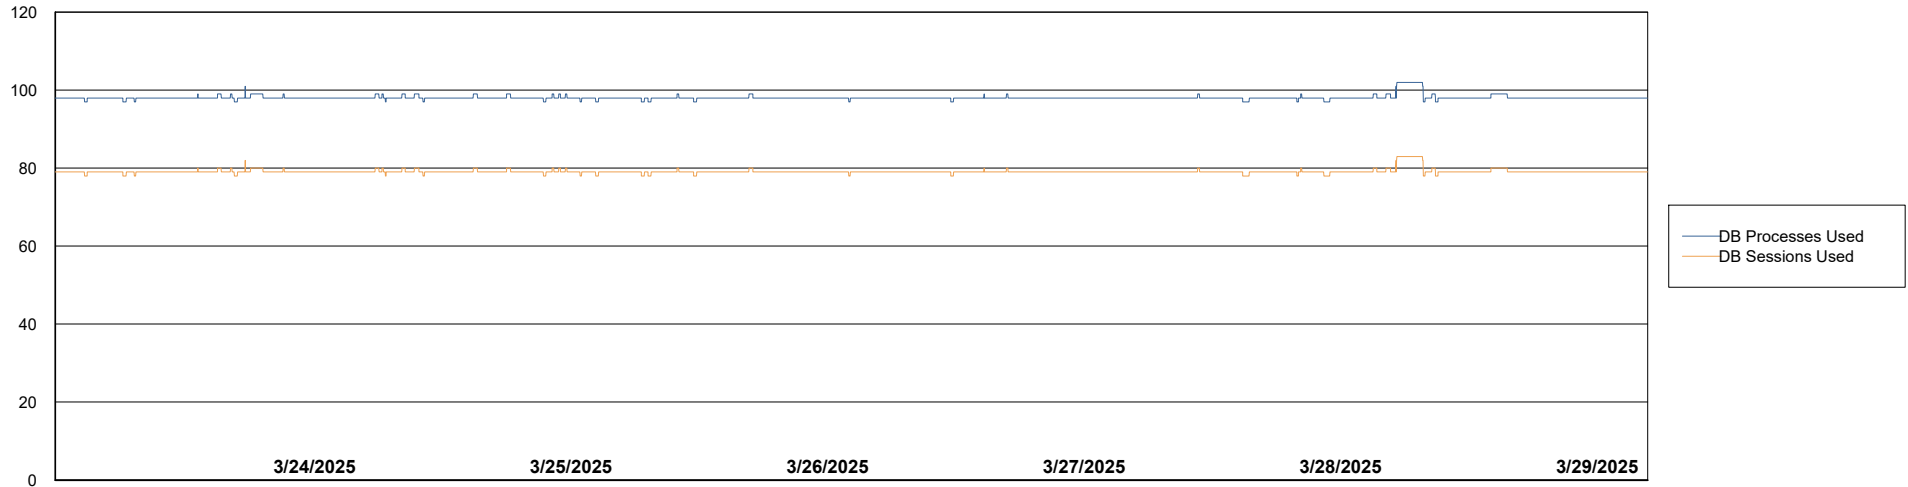

Database Performance LTS_PRD_CLSABSDB02_HSBABS1

DB Processes Max 1,000
DB Processes Max 4
DB Processes Max 0