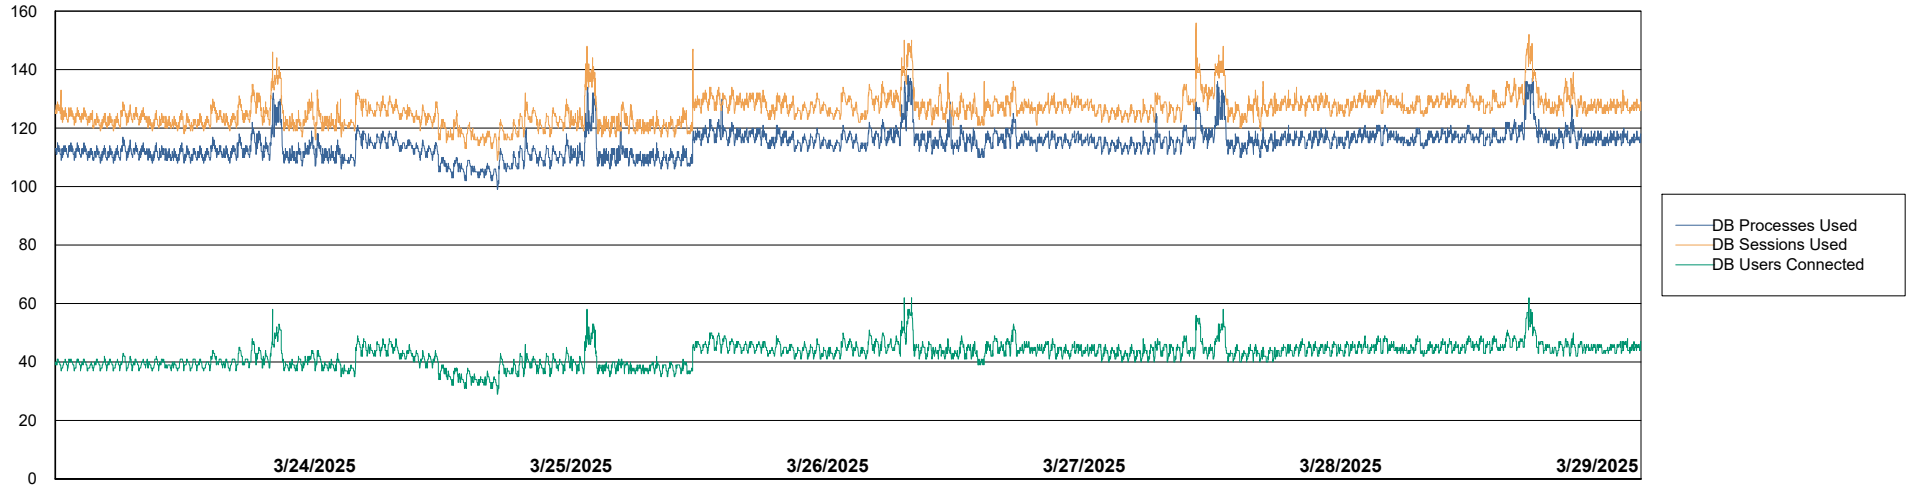

Database Performance LTS_PRD_CLSABSBI01_ABS1