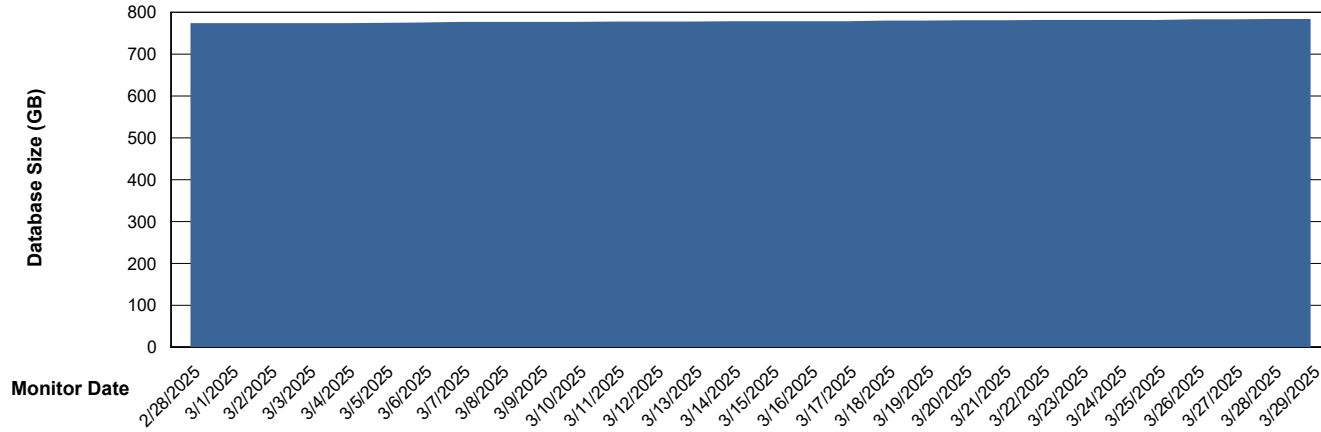

DATABASE SIZE LTS_PRD_CLSABSBI01_ABS1

Database growth over last month