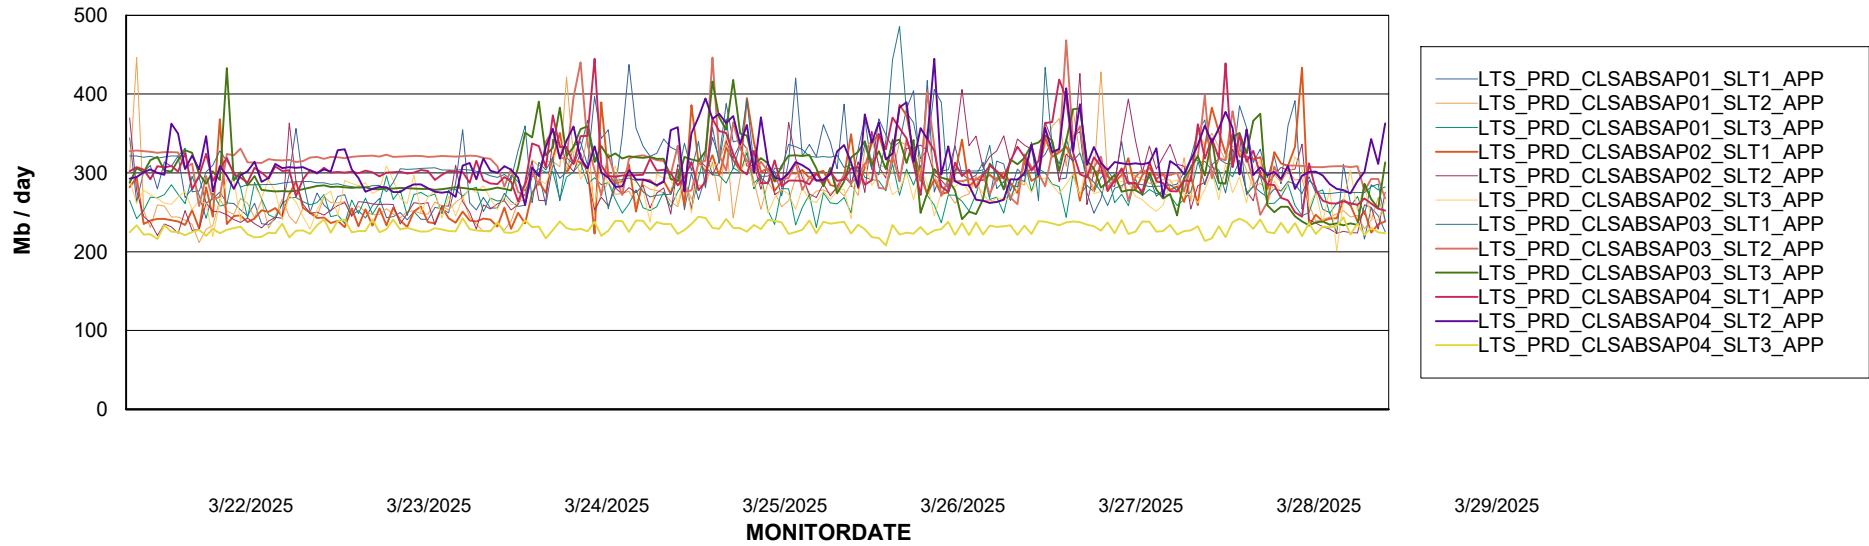

ABSolute Application Server Services

Avg memory used per ABS Server Service