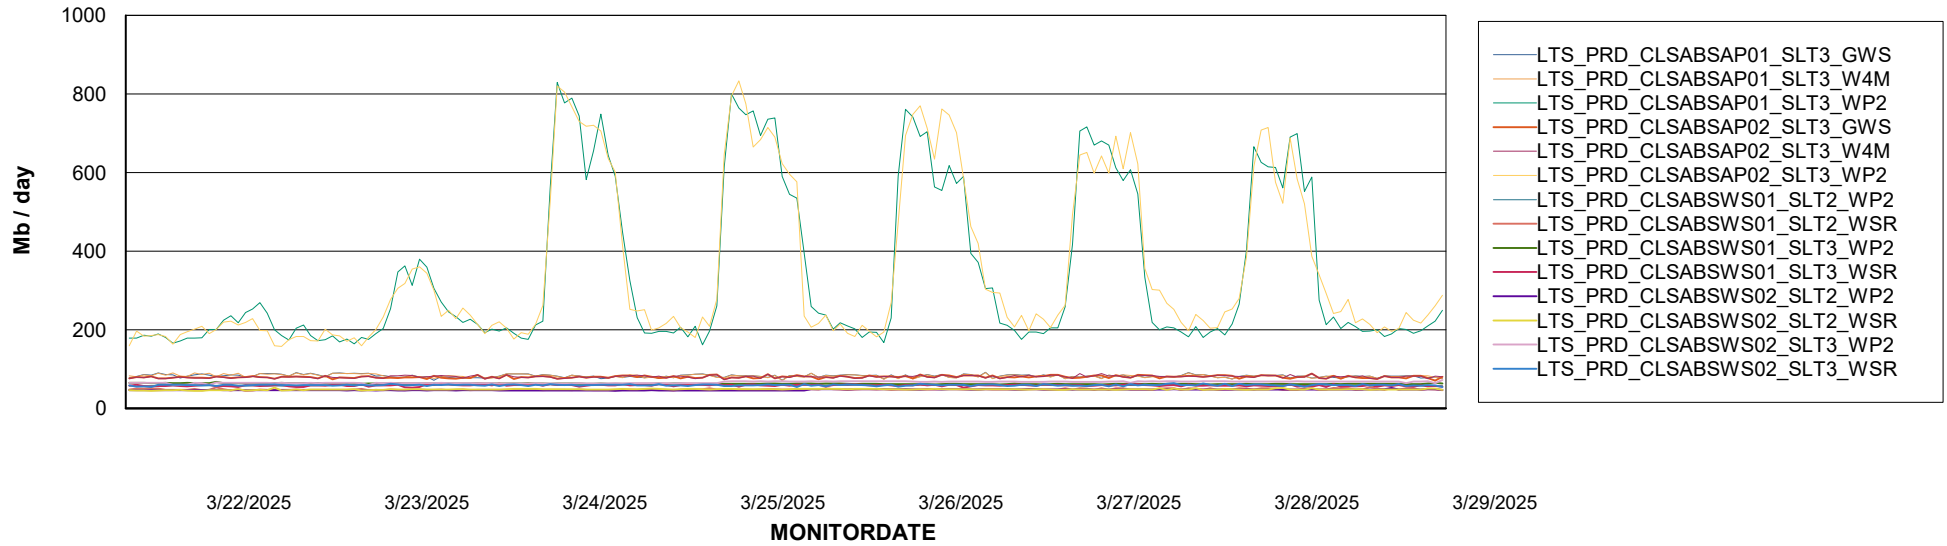

ABSSolute Web Component Services

Avg memory used per ABS Web component