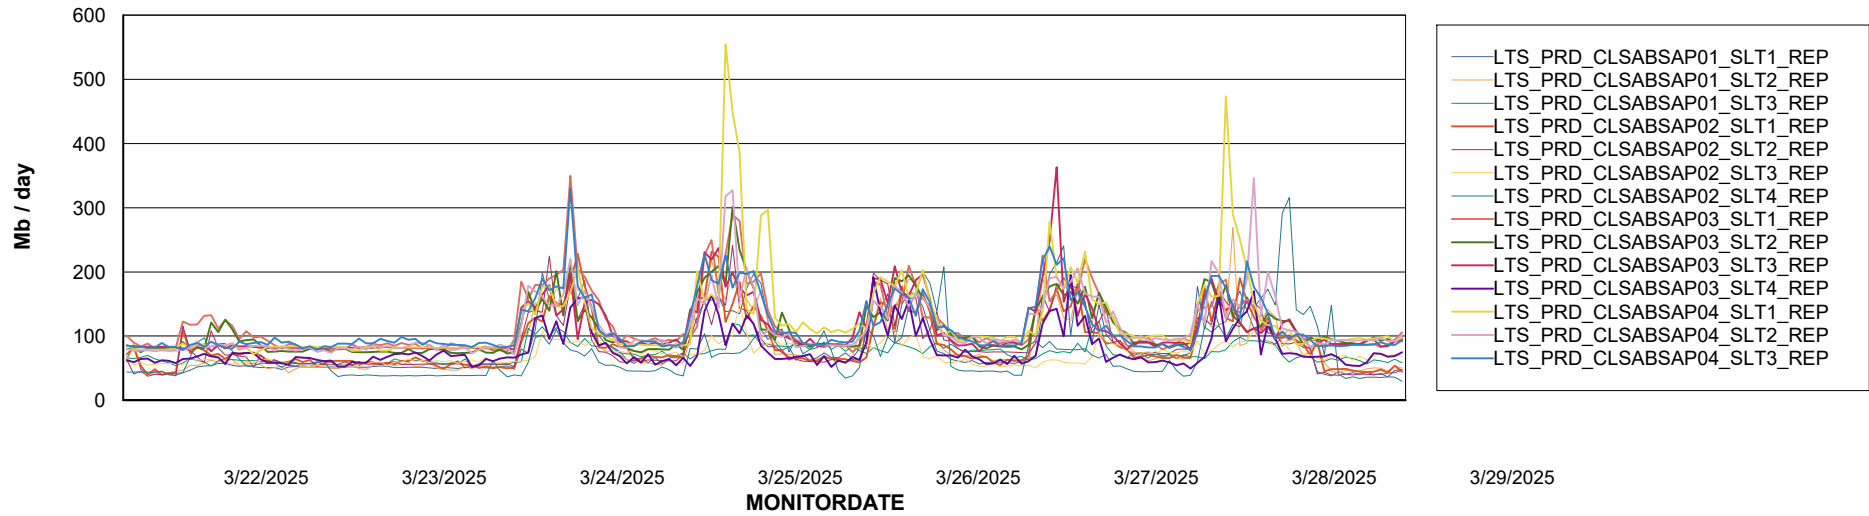

ABSSolute Application ReportServer Services

Avg memory used per ReportServer Service