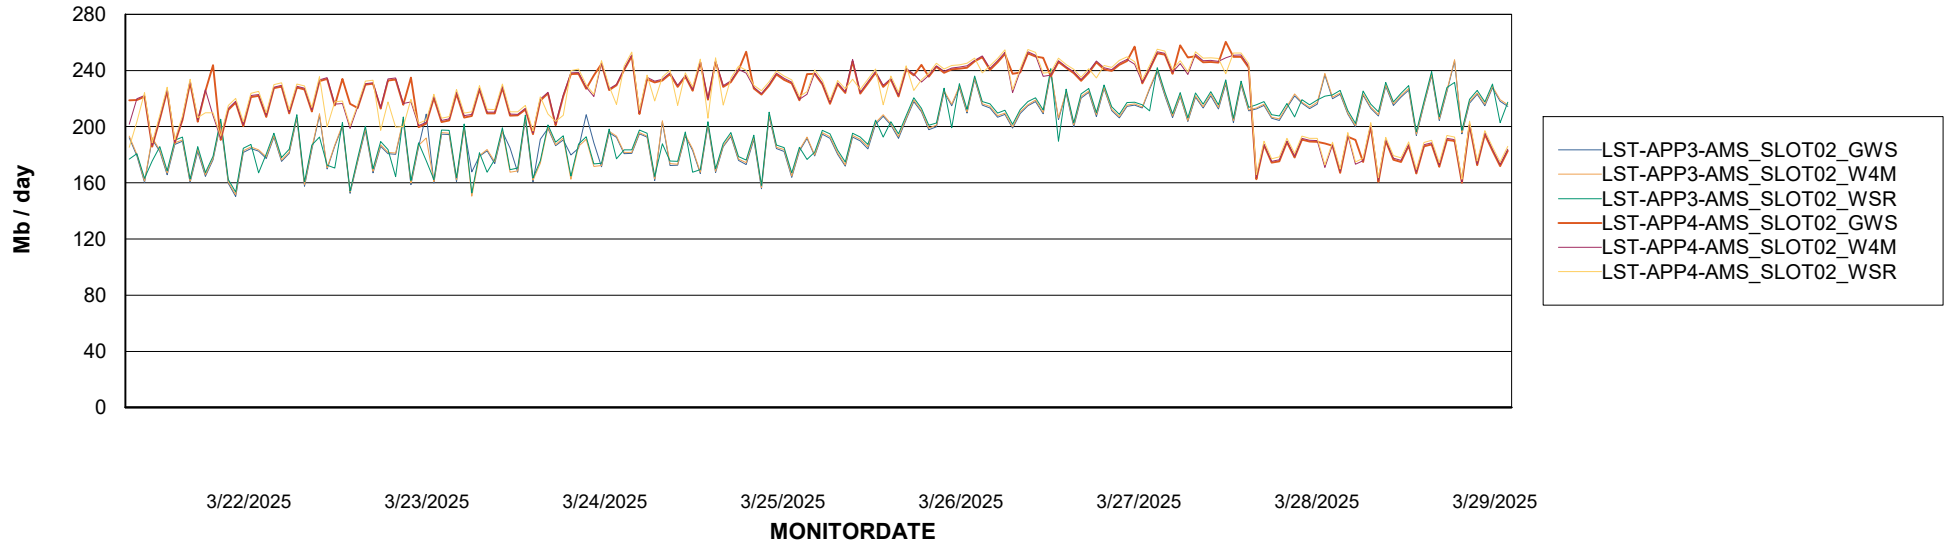

ABSSolute Web Component Services

Avg memory used per ABS Web component