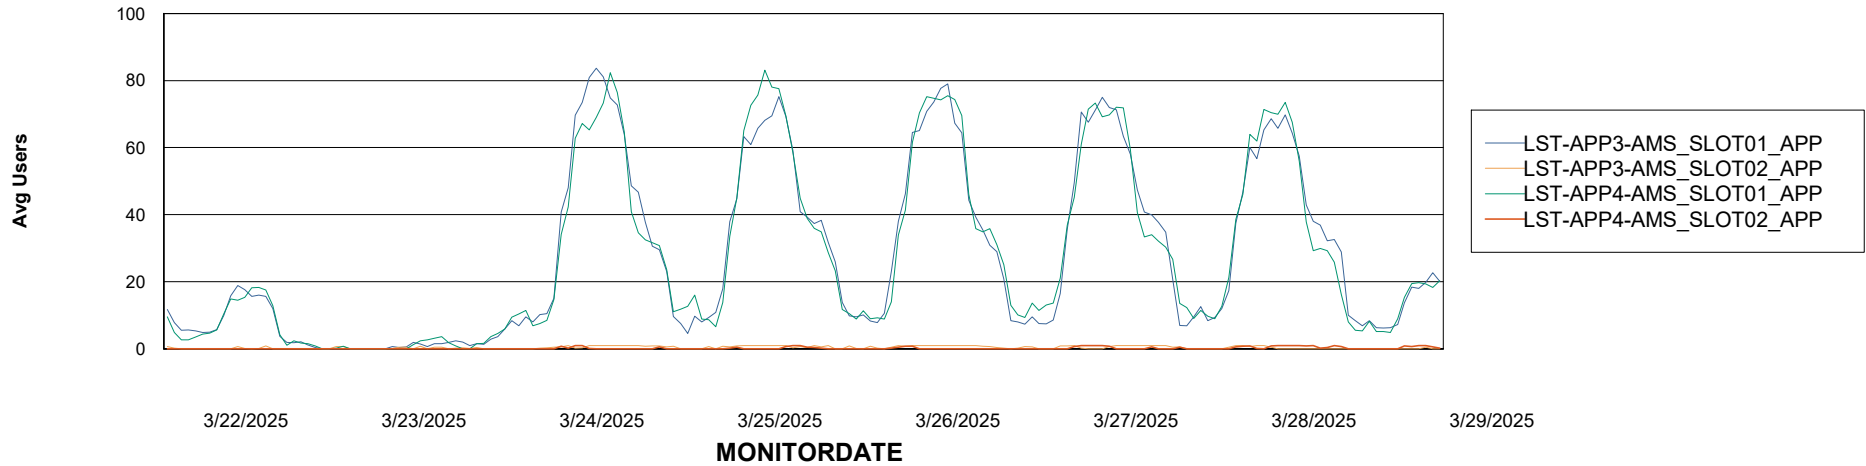

Weekly SLA Customer Report

Customer LST OCI AMS Production ABSME
Database ID 213

ABSSolute Application Server Services

Avg memory used per ABS Server Service

Avg users per day per ABS server

Weekly SLA Customer Report