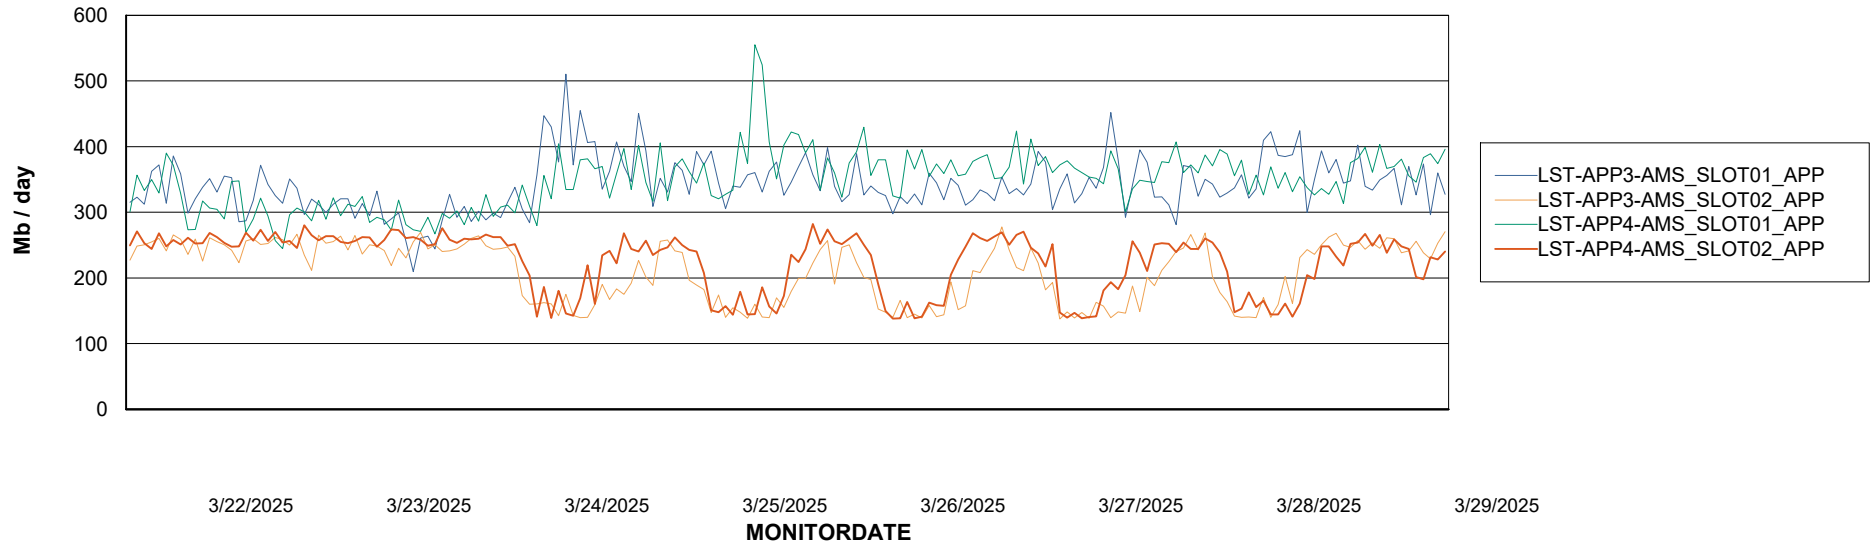

ABSSolute Application Server Services

Avg memory used per ABS Server Service