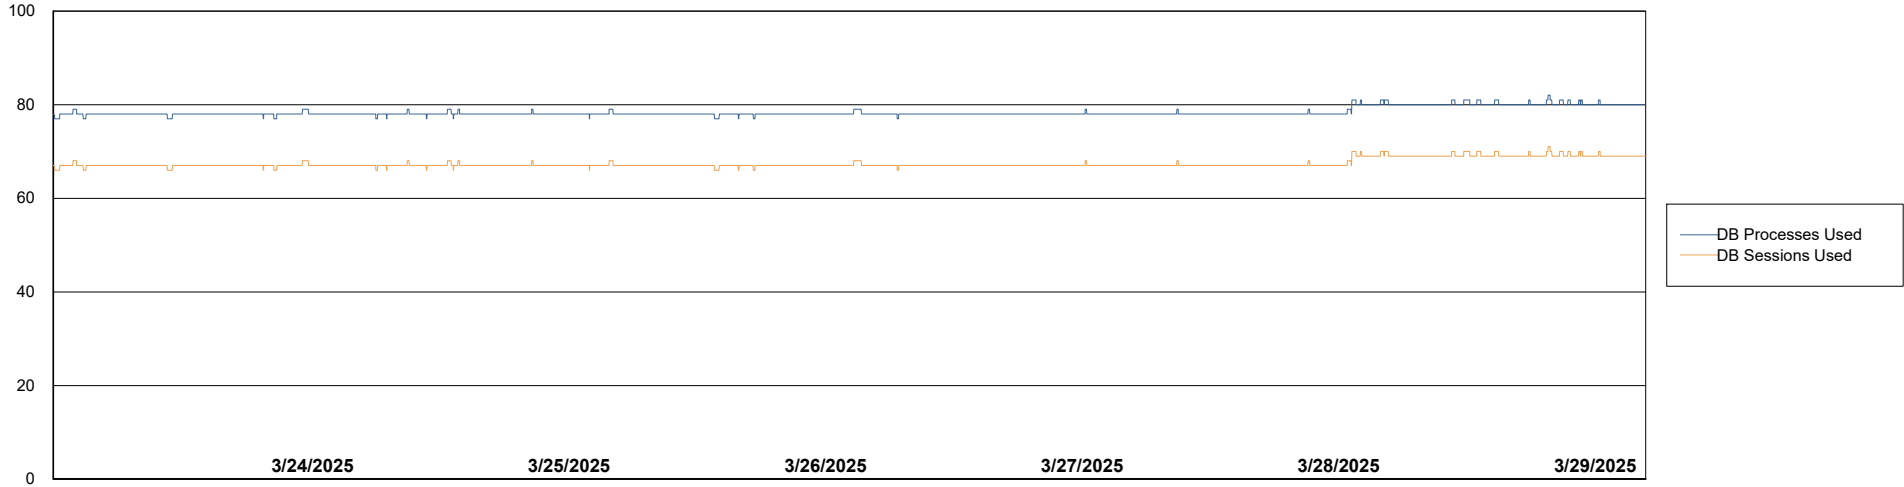

Database Performance LST-DBS4-AMS_DB_HSBABSME

DB Processes Max 1,000
DB Sessions Max 0