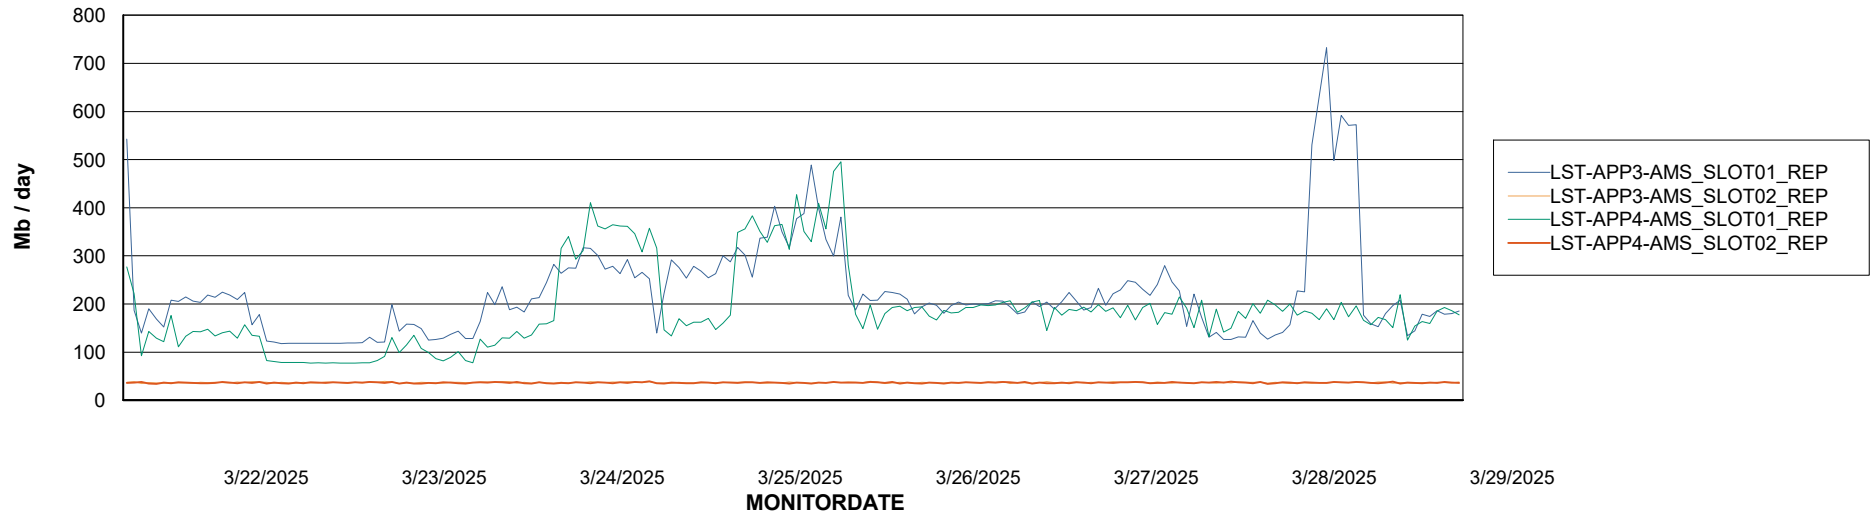

ABSSolute Application ReportServer Services

Avg memory used per ReportServer Service