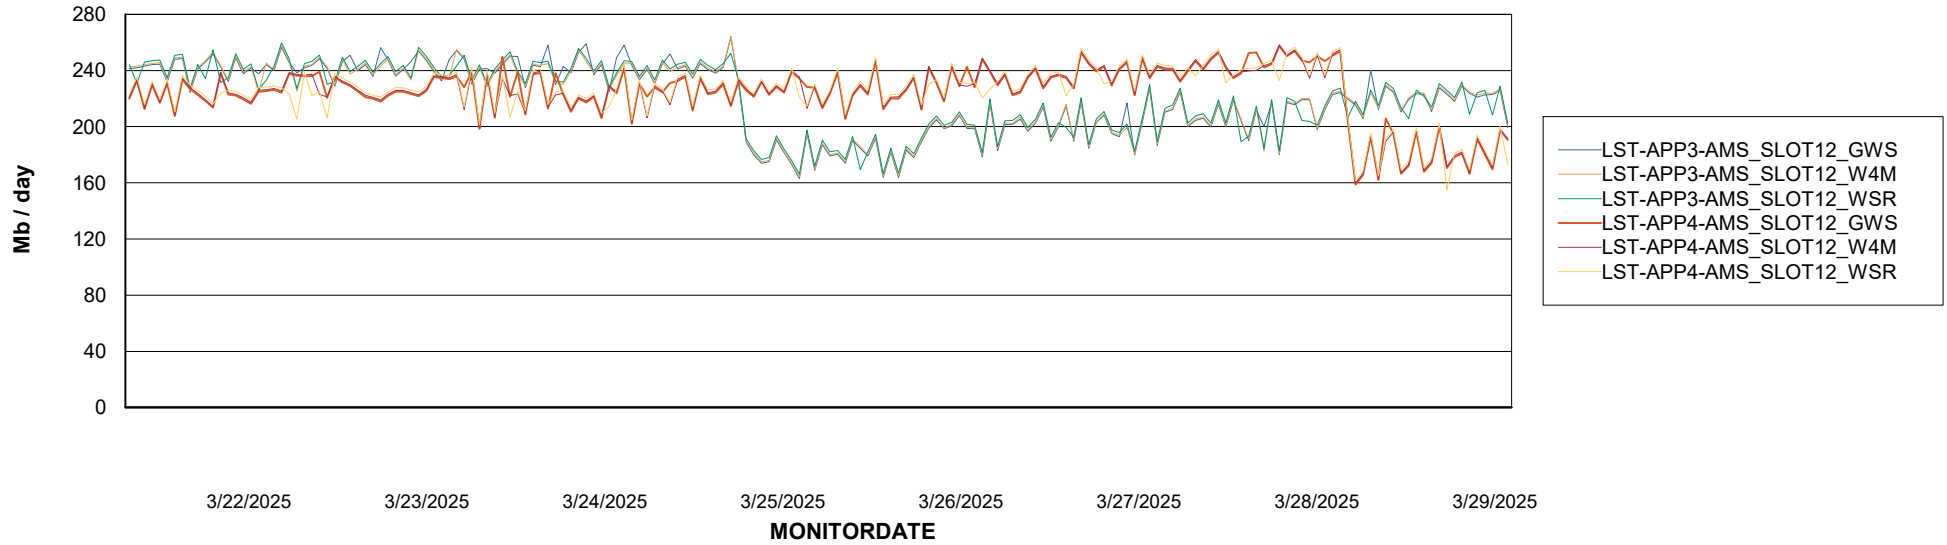

ABSSolute Web Component Services

Avg memory used per ABS Web component