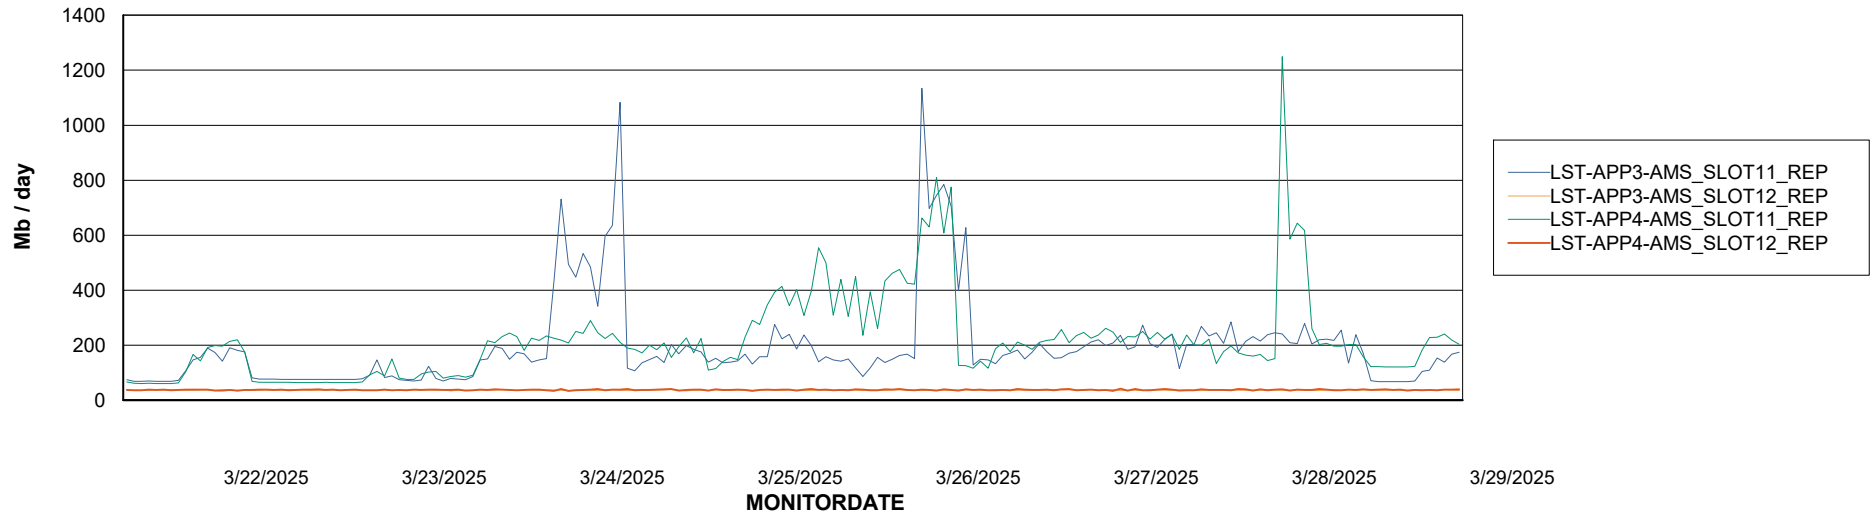

ABSSolute Application ReportServer Services

Avg memory used per ReportServer Service