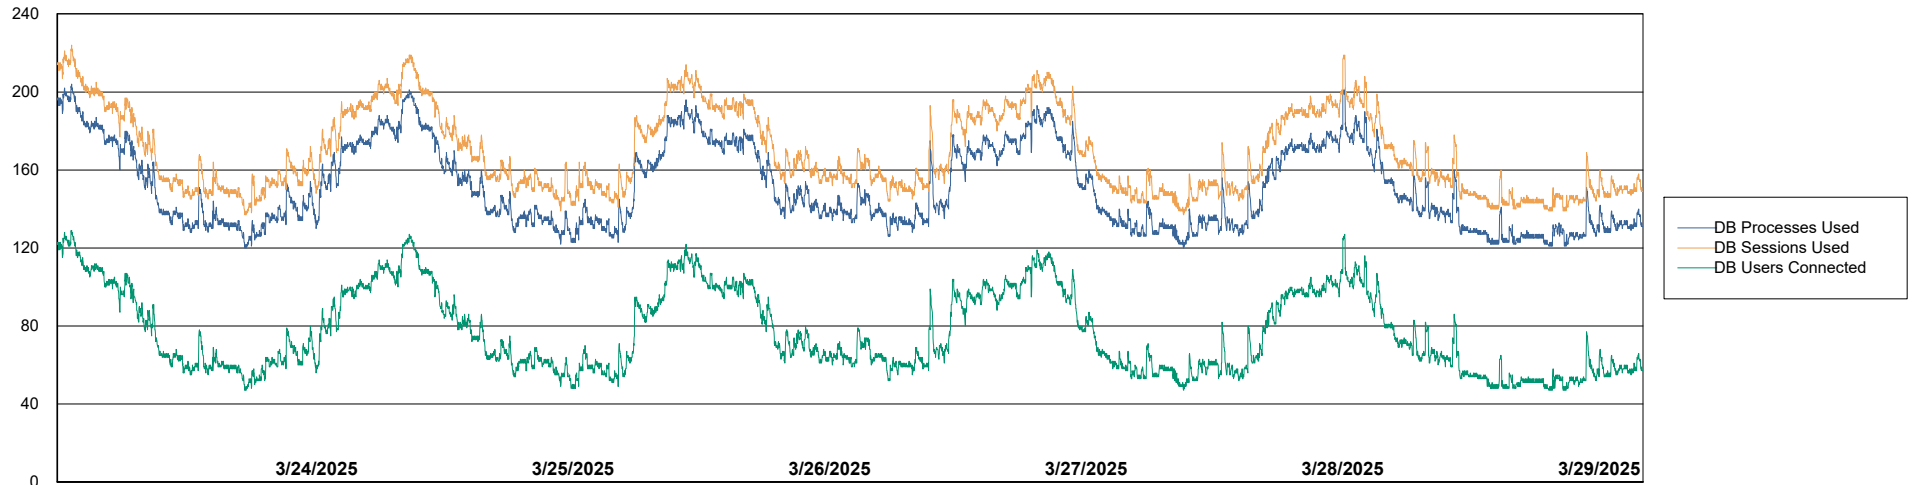

Database Performance LST-DBS4-AMS_DB_ABSME2