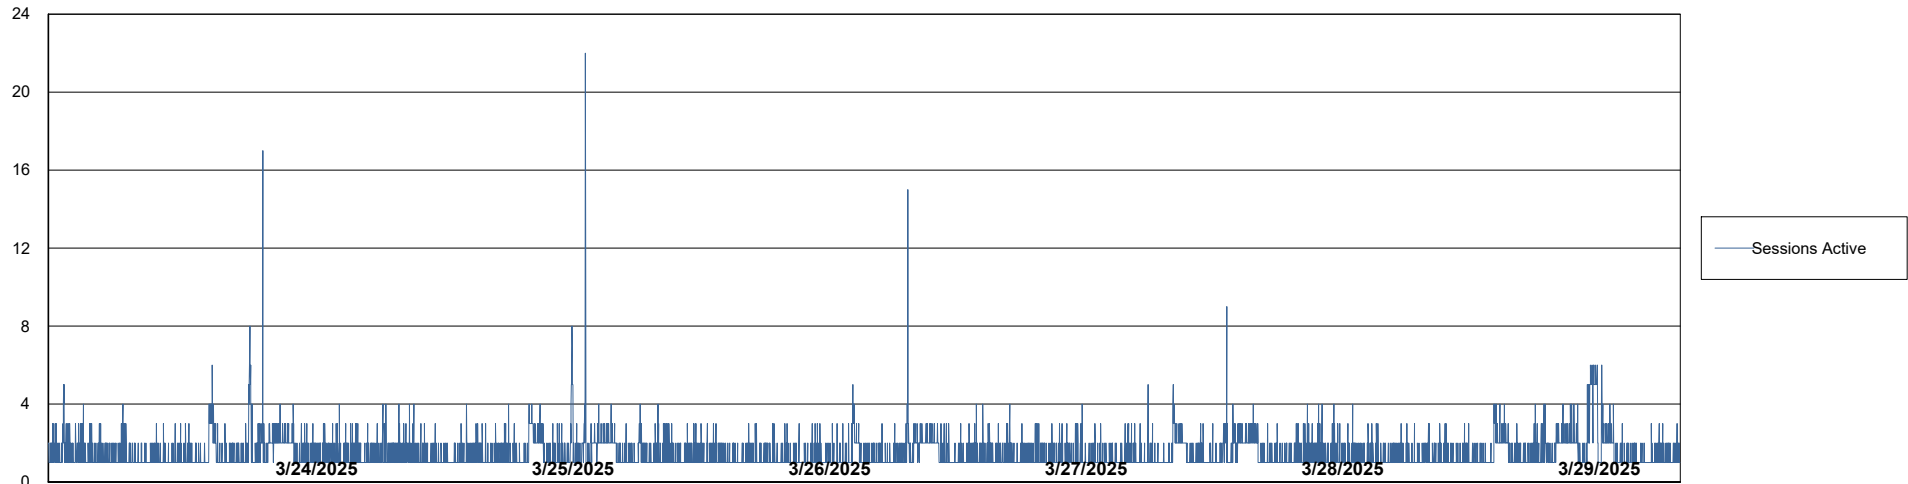

Database Performance LST-DBS4-AMS_DB_ABSME2