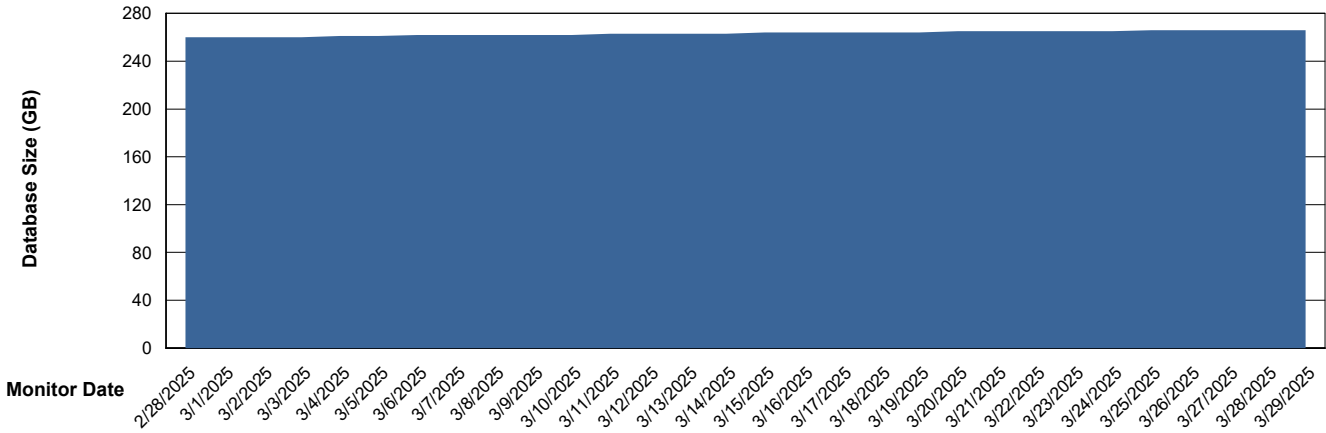

Database Performance LST-DBS4-AMS_DB_ABSME2

Weekly SLA Customer Report

Customer LST OCI AMS Production ABSME2
 Database ID 211

DATABASE SIZE LST-DBS4-AMS_DB_ABSME2

Database growth over last month

Database Tablespace LST-DBS4-AMS_DB_ABSME2