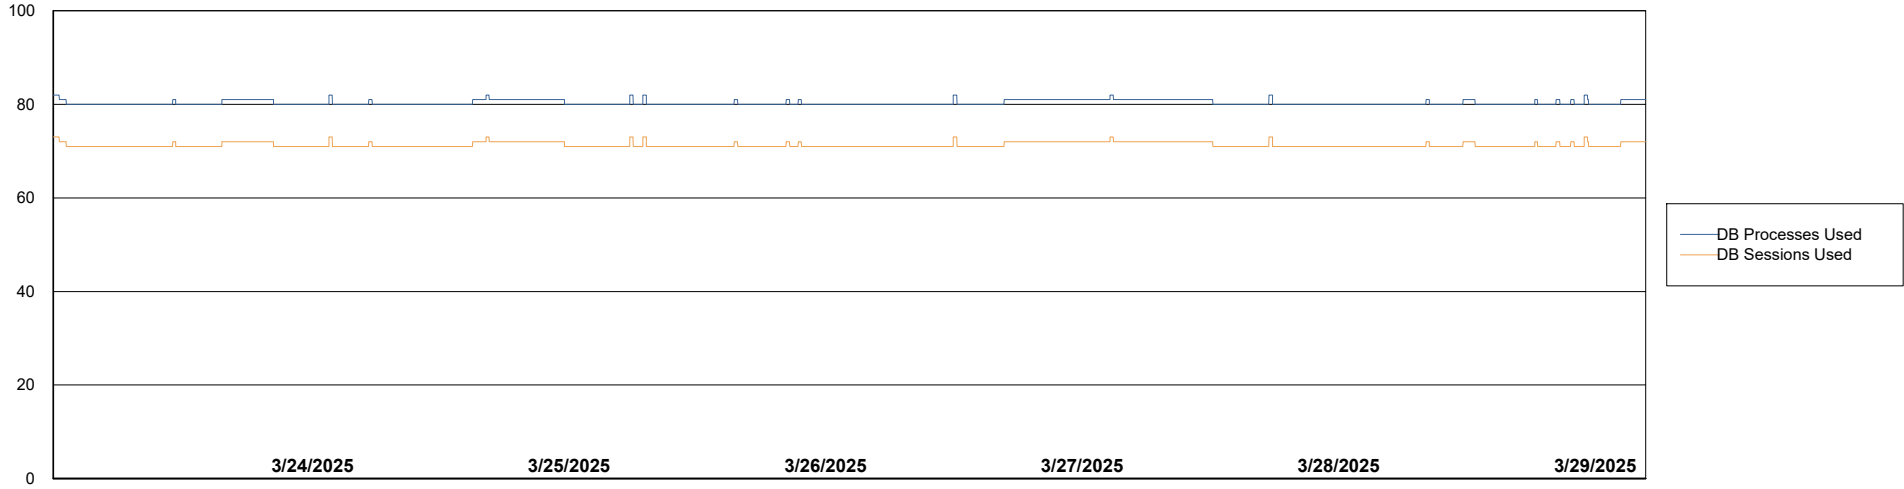

Database Performance LST-DBS3-AMS_DB_HSBME2

DB Processes Max 0
DB Processes Max 1,000