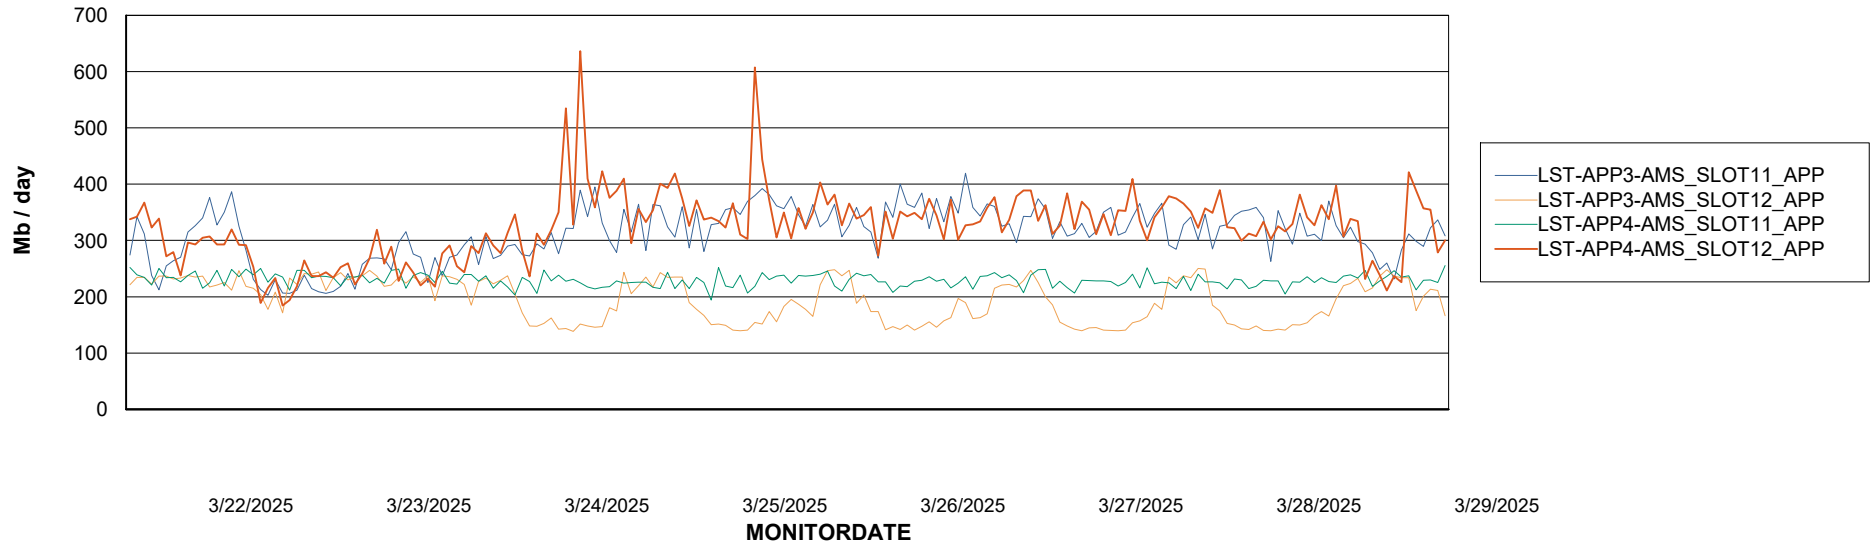

ABSSolute Application Server Services

Avg memory used per ABS Server Service