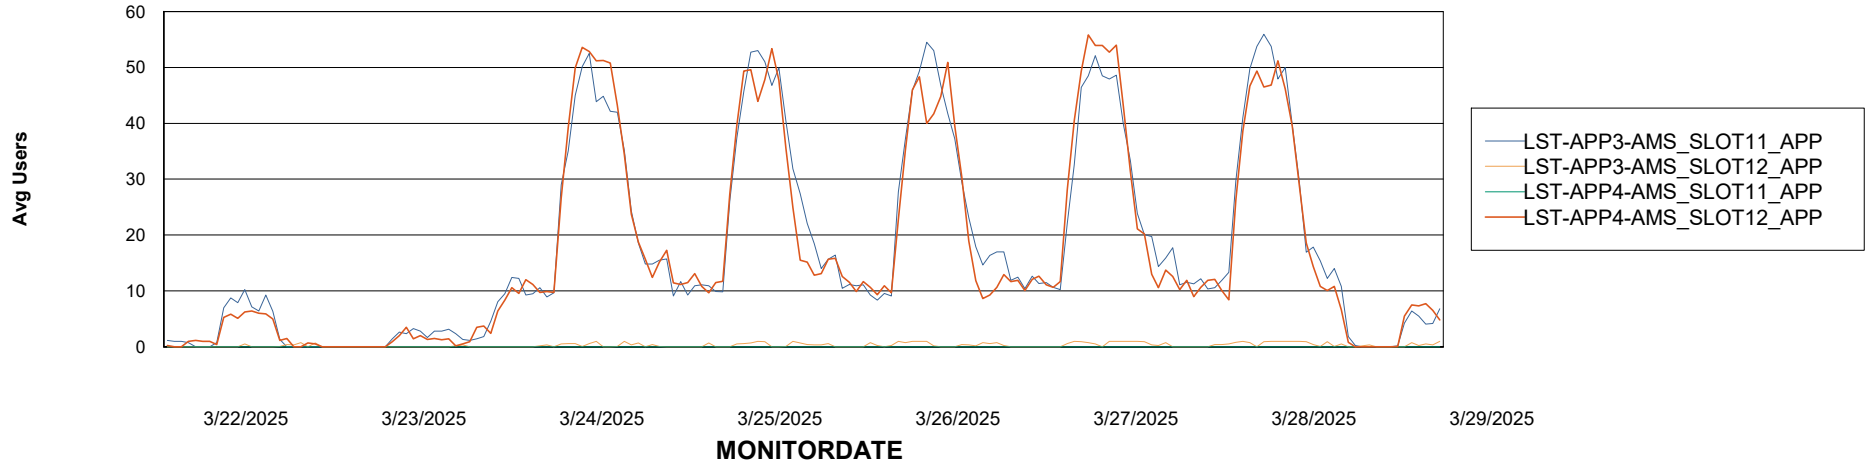

Weekly SLA Customer Report

Customer LST OCI AMS Production ABSME2
Database ID 211

ABSSolute Application Server Services

Avg memory used per ABS Server Service

Avg users per day per ABS server

Weekly SLA Customer Report