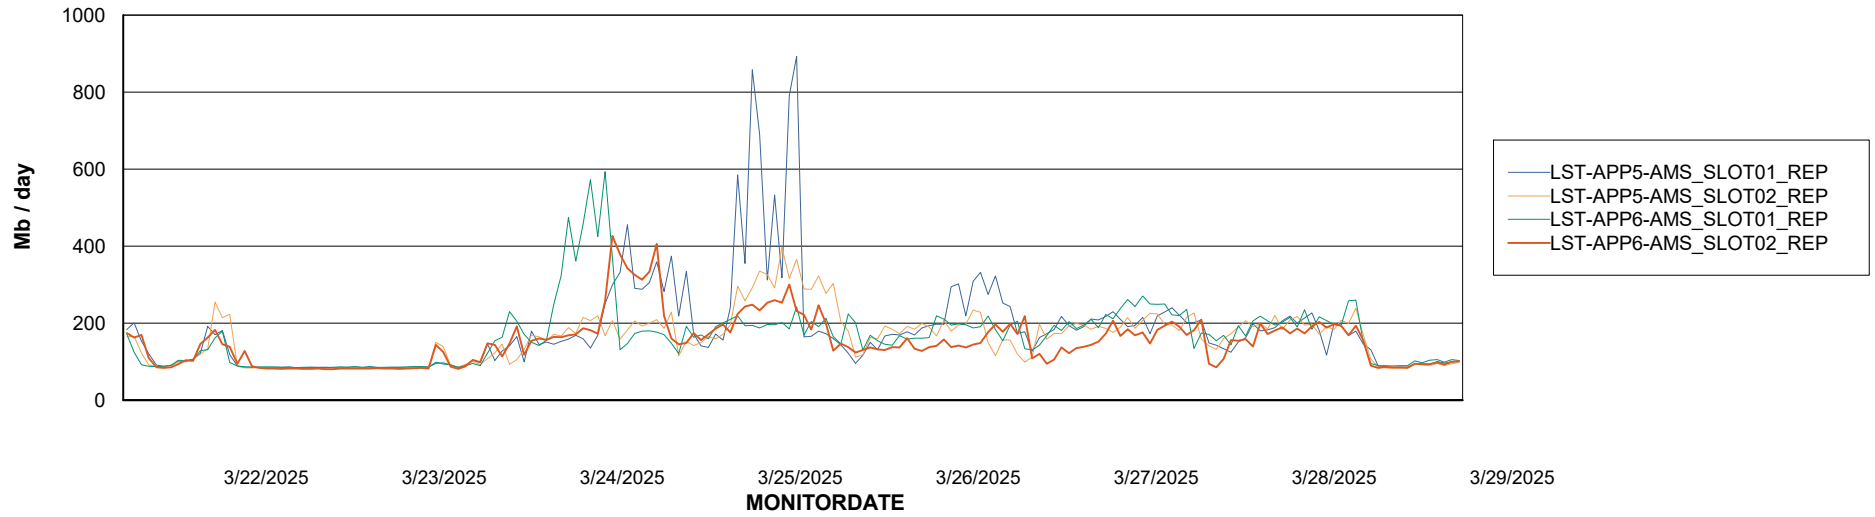

ABSSolute Application ReportServer Services

Avg memory used per ReportServer Service