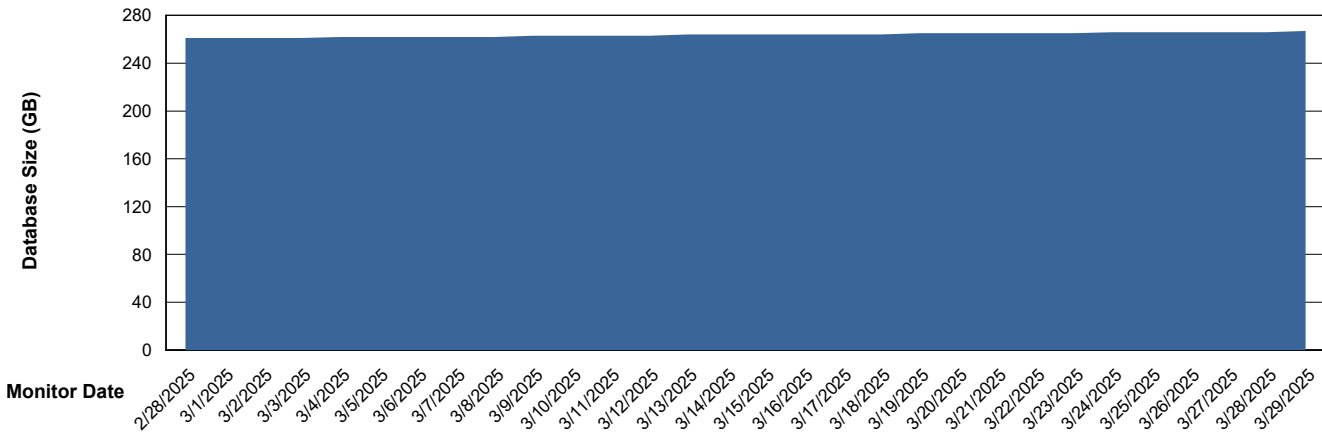

Database growth over last month

Database Tablespace LST-DBS5-AMS_DB_ABSEE

Date	Tablespace Name	Filesize (Gb)	Usedsize (Gb)	Percentage free
3/29/2025	ABSDATA	290	239	18
	INDX	60	16	74
3/28/2025	ABSDATA	290	238	18
	INDX	60	16	74
3/27/2025	ABSDATA	290	238	18
	INDX	60	16	74
3/26/2025	ABSDATA	290	238	18
	INDX	60	16	74
3/25/2025	ABSDATA	290	238	18
	INDX	60	16	74
3/24/2025	ABSDATA	290	238	18
	INDX	60	16	74
3/23/2025	ABSDATA	290	237	18
	INDX	60	16	74