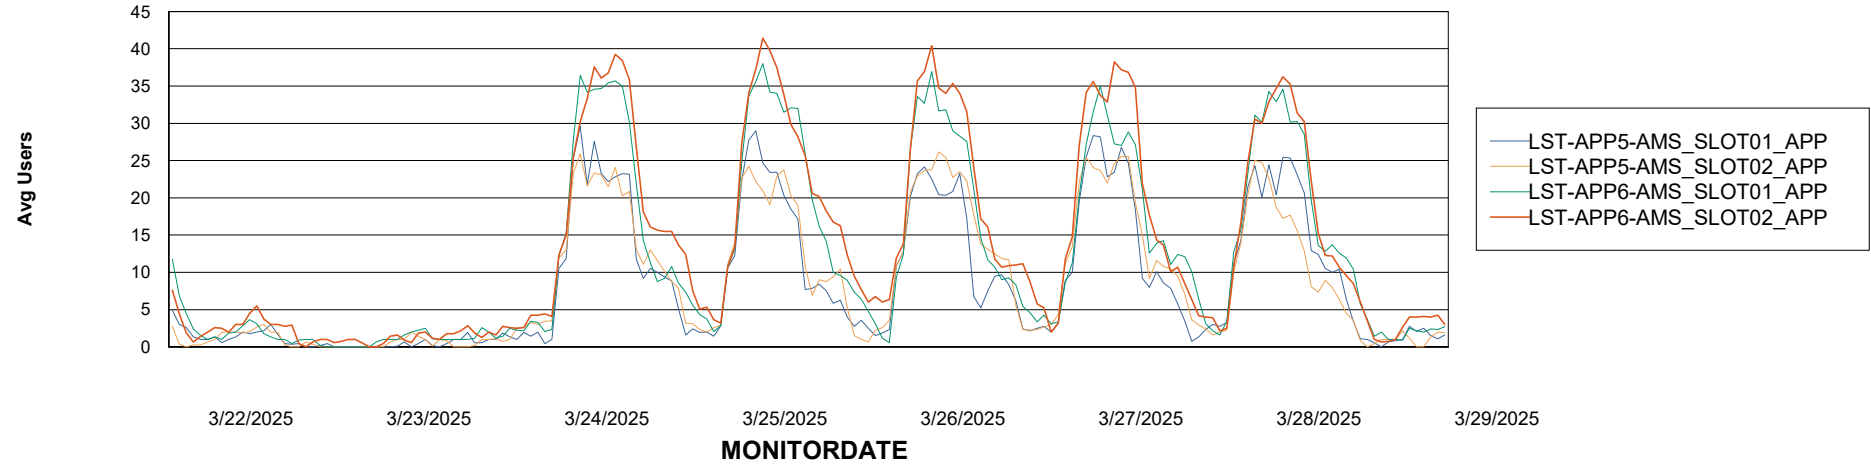

Avg users per day per ABS server