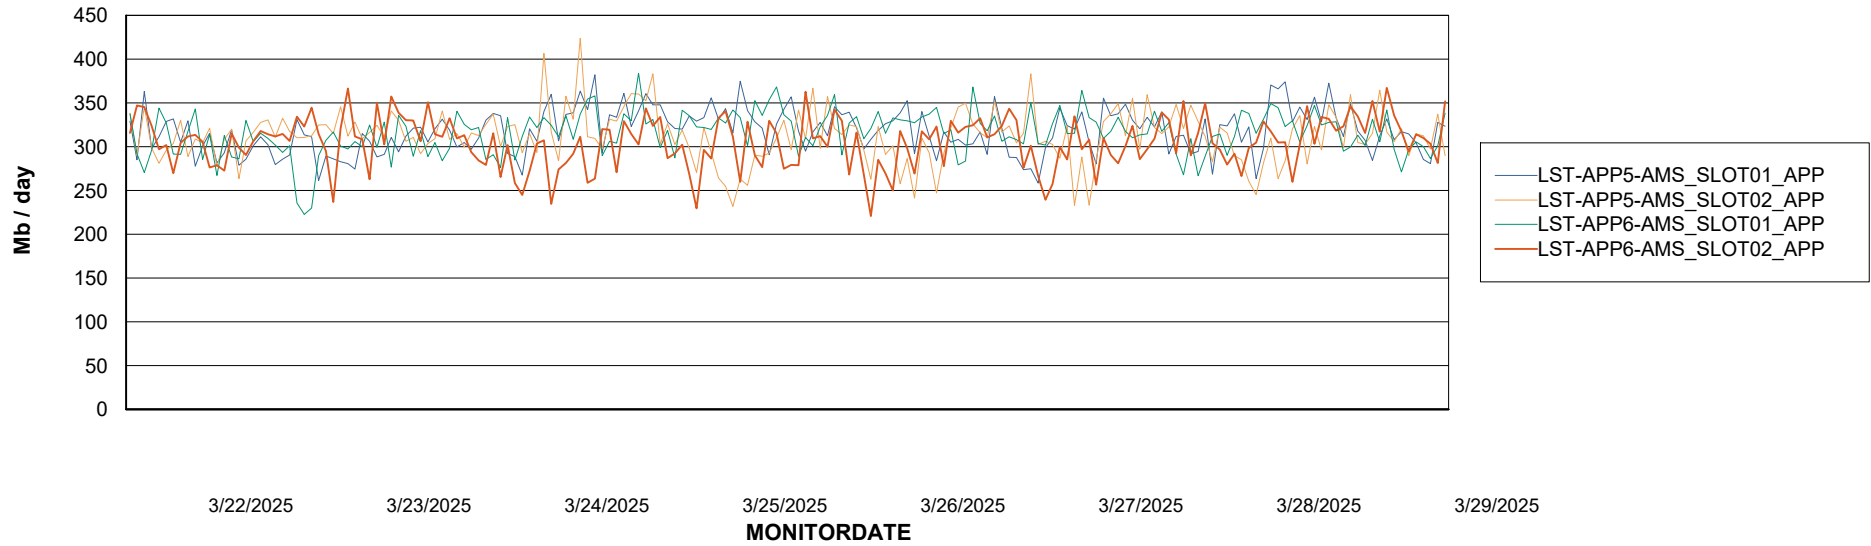

ABSSolute Application Server Services

Avg memory used per ABS Server Service