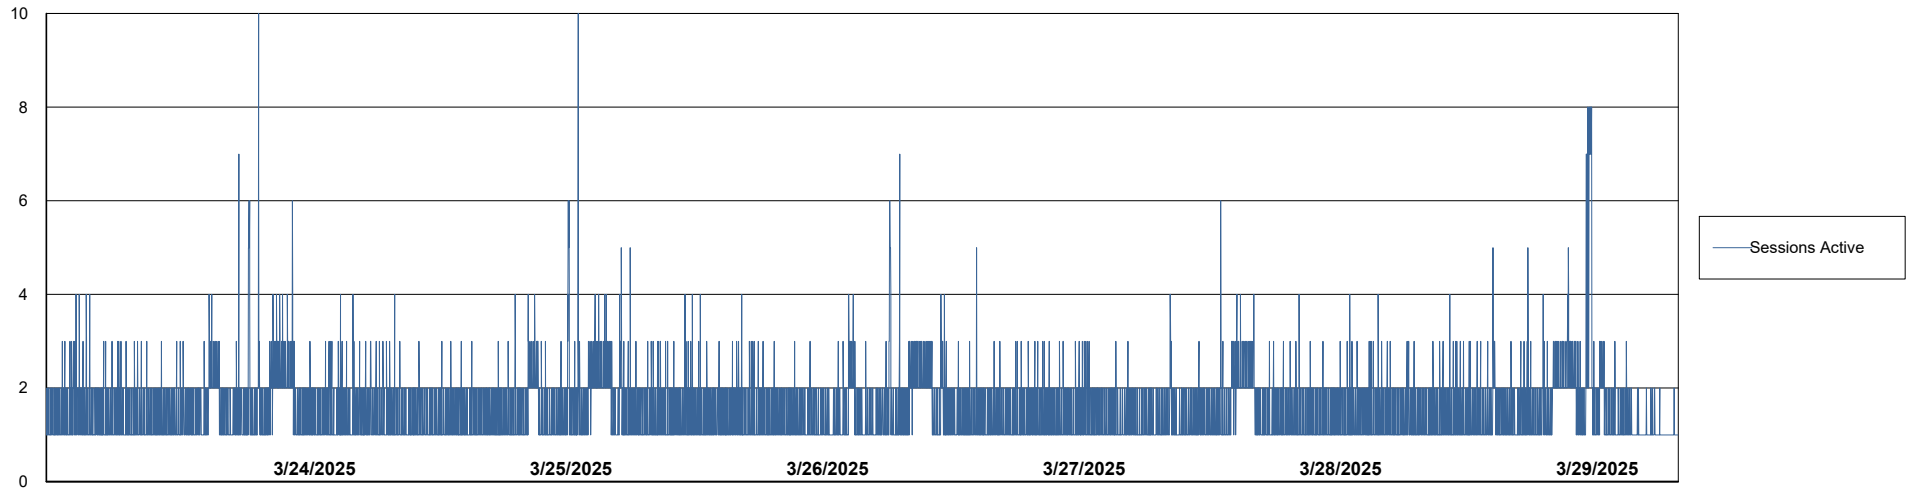

Database Performance LST-DBS5-AMS_DB_ABSEE