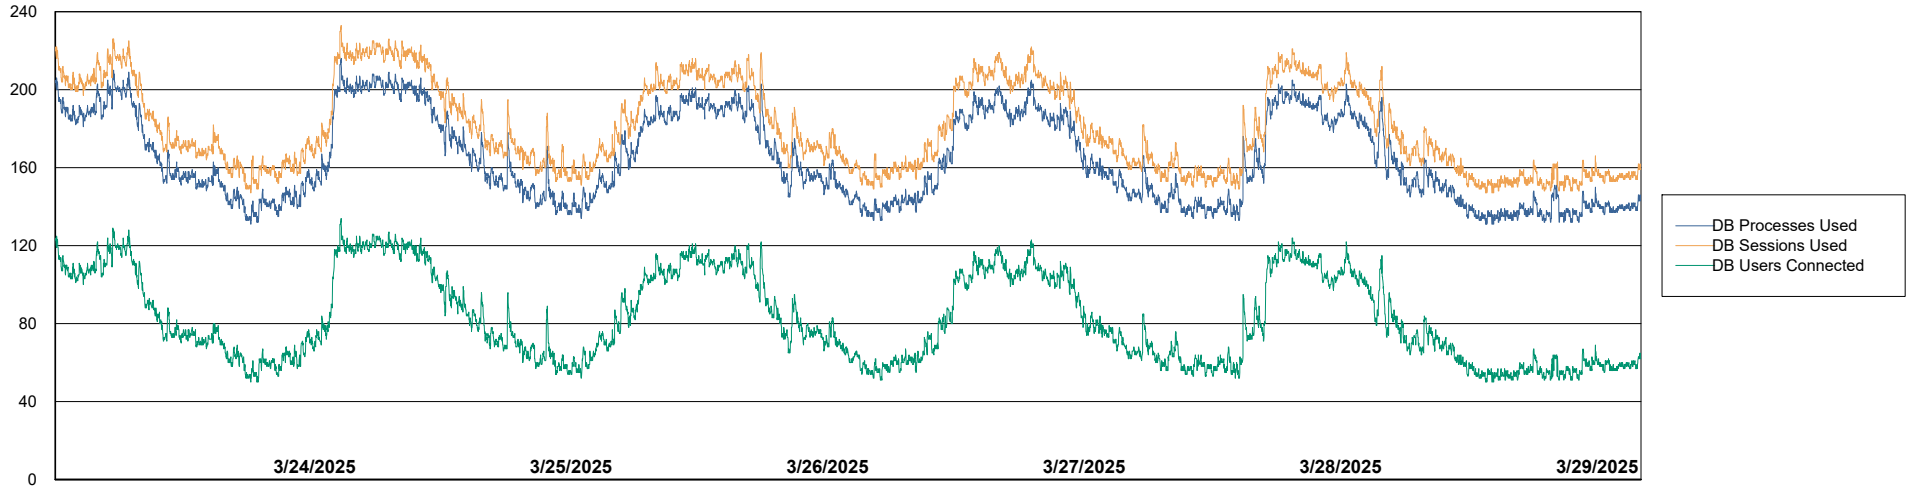

Database Performance LST-DBS5-AMS_DB_ABSEE