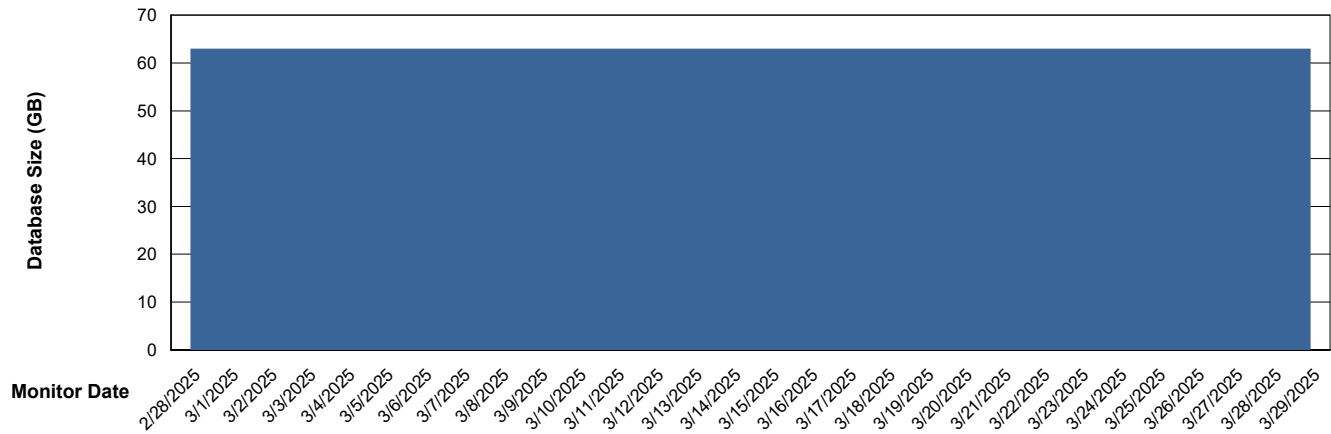

DATABASE SIZE KLA_TST_KLAHQORA06_DB_ABST

Database growth over last month