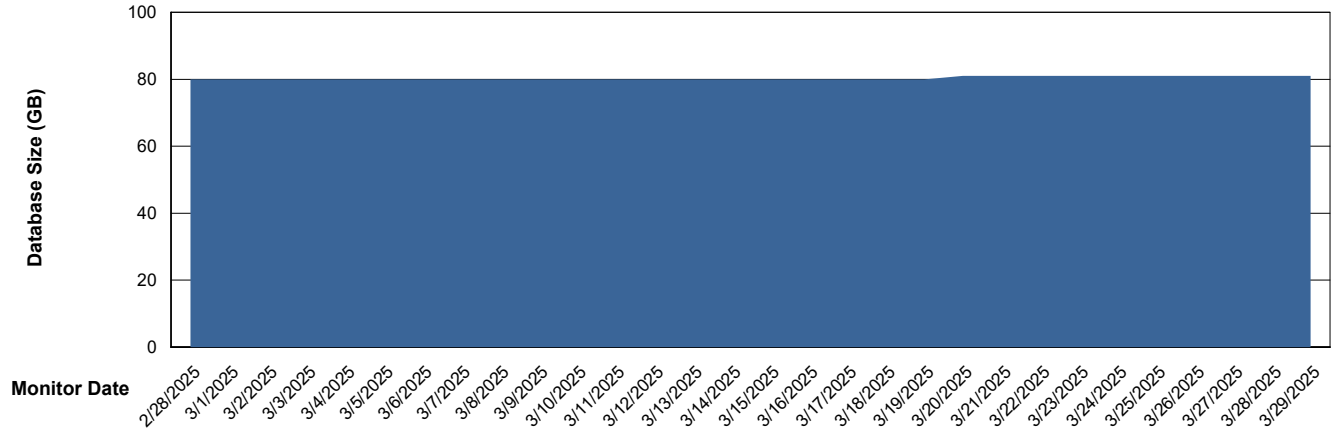

DATABASE SIZE KLA_PRD_KLAHQORA05_DB_ABS1

Database growth over last month