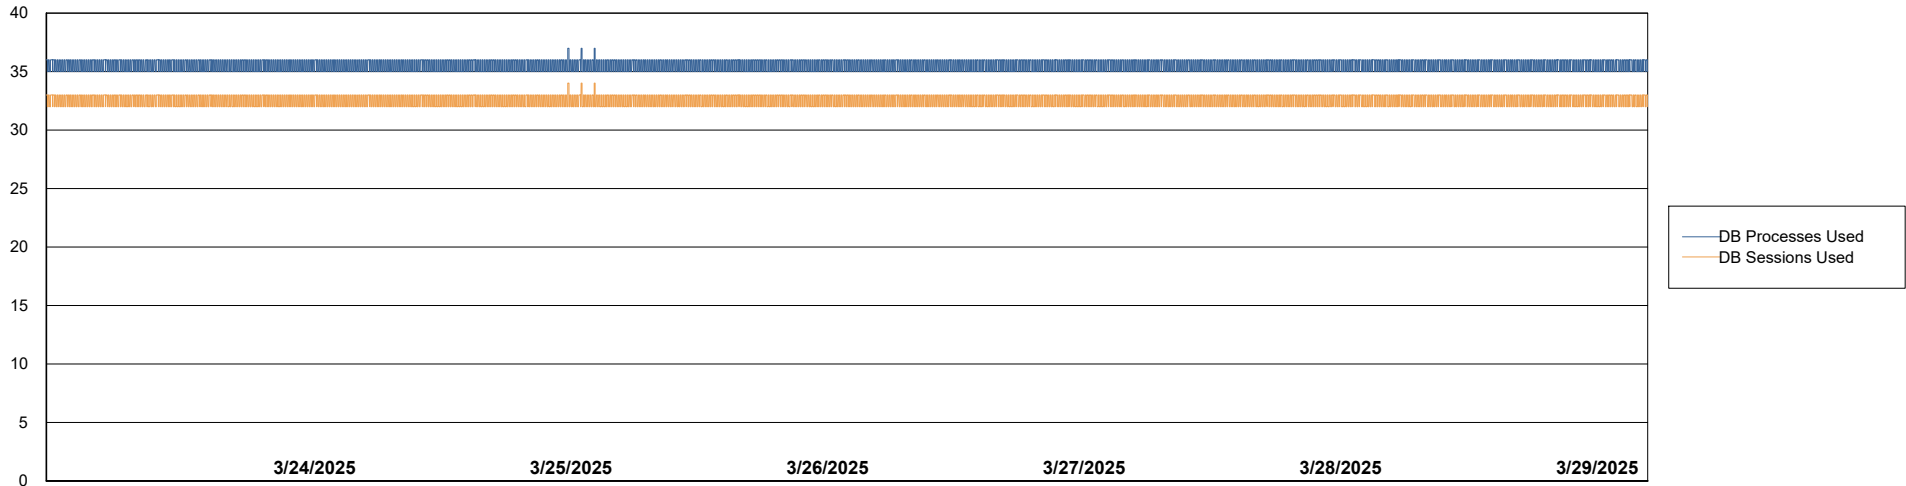

Database Performance KLA_STB_KLAHQORA06_DB_HSBABS1

DB Processes Max 1,000