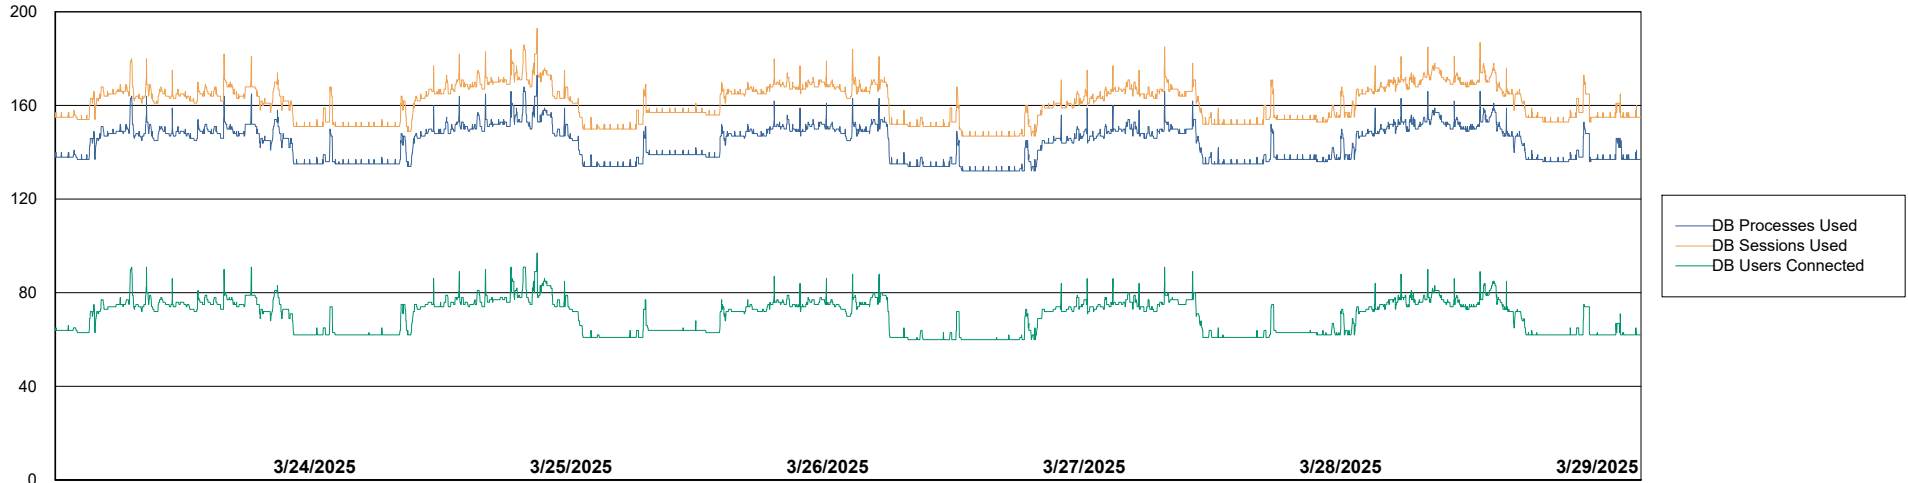

Weekly SLA Customer Report

Customer KBR OCI TOR Production
Database ID 200

Database Performance KBR-BI-TOR_PROD_ABS1

Weekly SLA Customer Report

Customer KBR OCI TOR Production
Database ID 200

Database Performance KBR-DBS1-TOR_PROD_ABS1