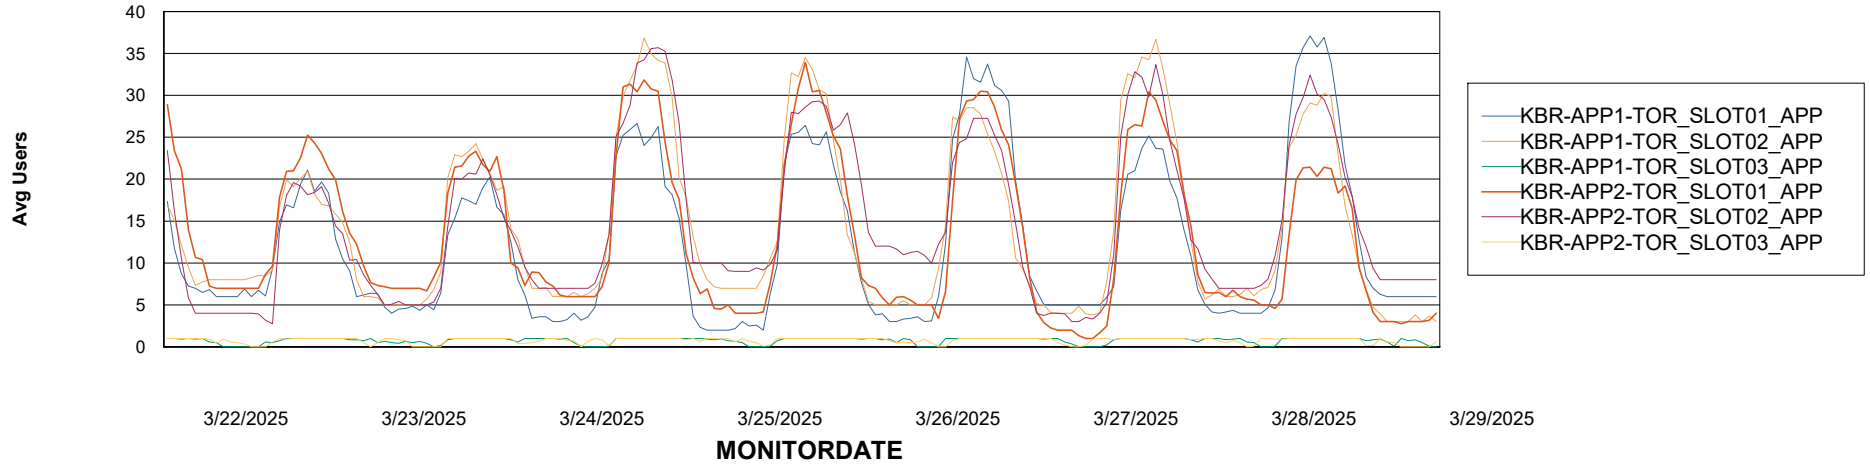

Avg users per day per ABS server