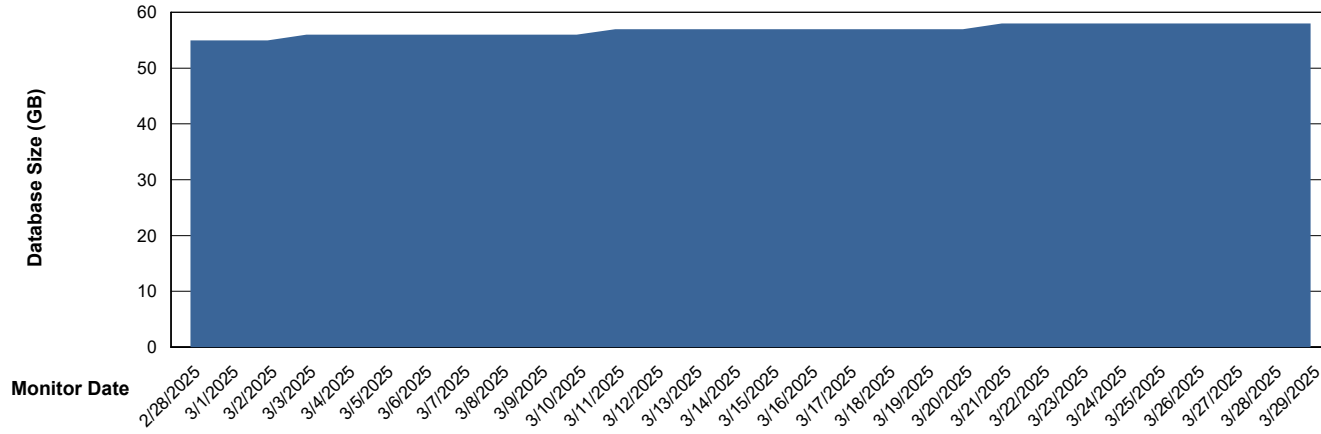

DATABASE SIZE KBR-BI-TOR_PROD_ABS1

Database growth over last month