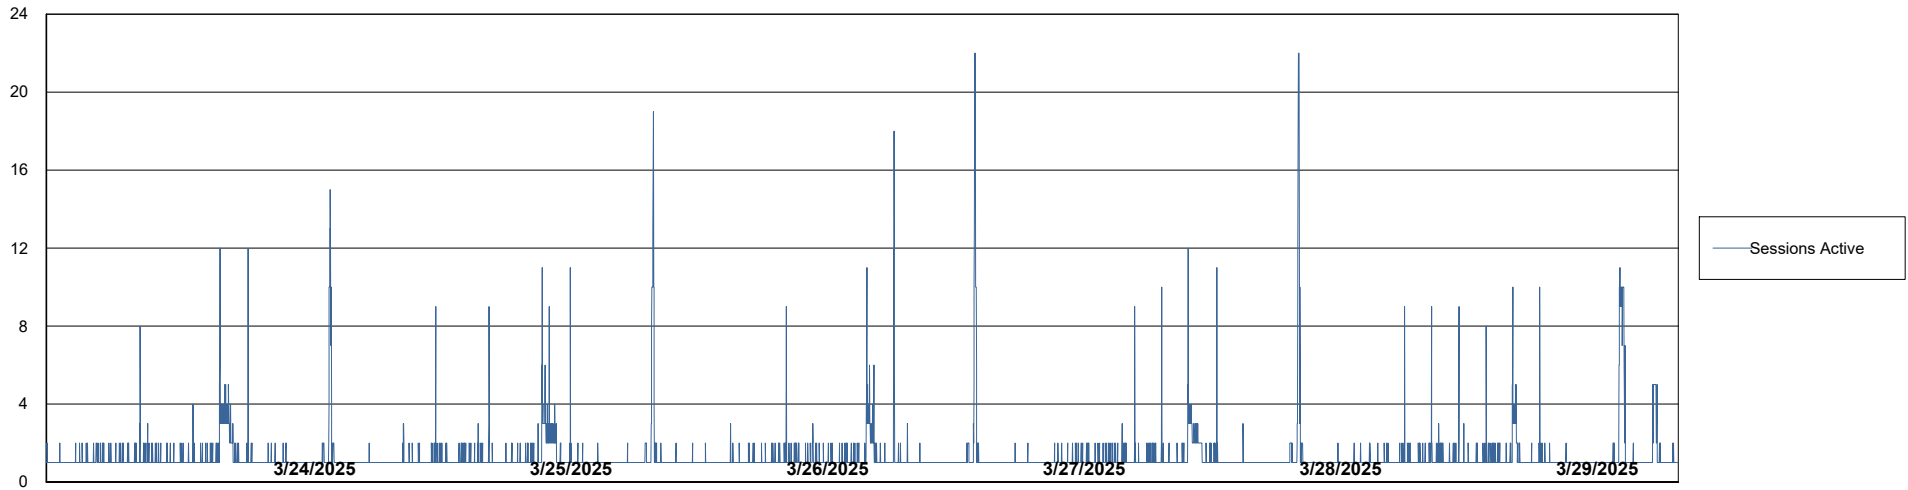

Weekly SLA Customer Report

Customer KBR OCI TOR Production
Database ID 200

Database Performance KBR-BI-TOR_PROD_ABS1

Weekly SLA Customer Report

Customer KBR OCI TOR Production
Database ID 200

Database Performance KBR-DBS1-TOR_PROD_ABS1