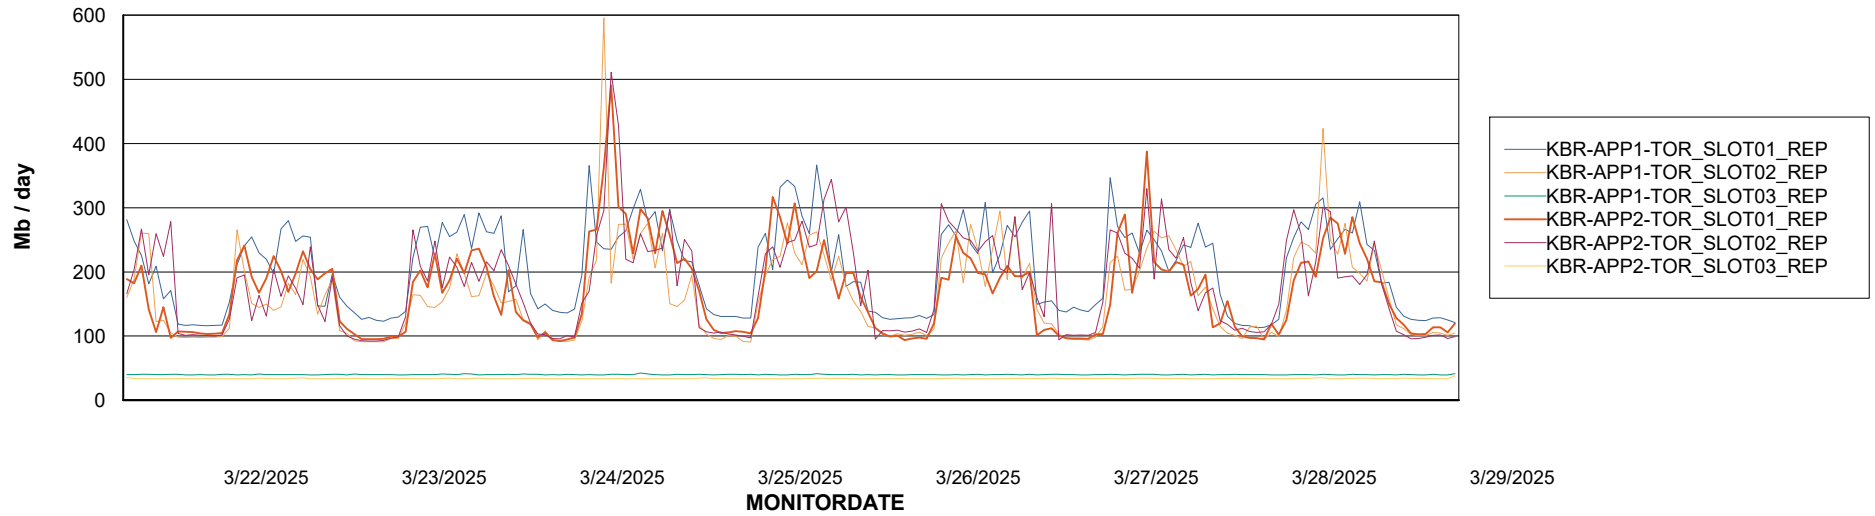

Avg memory used per ABS Server Service

Avg users per day per ABS server

Weekly SLA Customer Report

Customer KBR OCI TOR Production
Database ID 200

ABSSolute Application ReportServer Services

Avg memory used per ReportServer Service