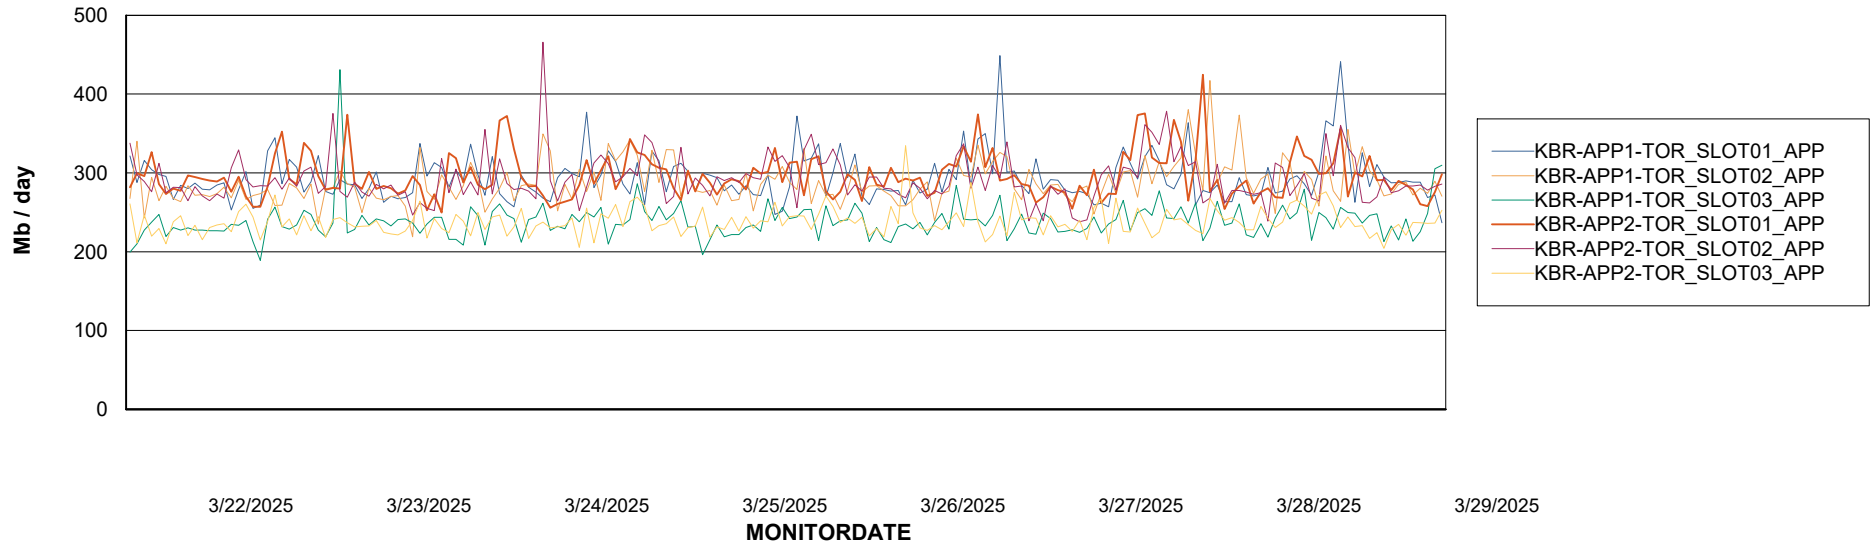

ABSSolute Application Server Services

Avg memory used per ABS Server Service