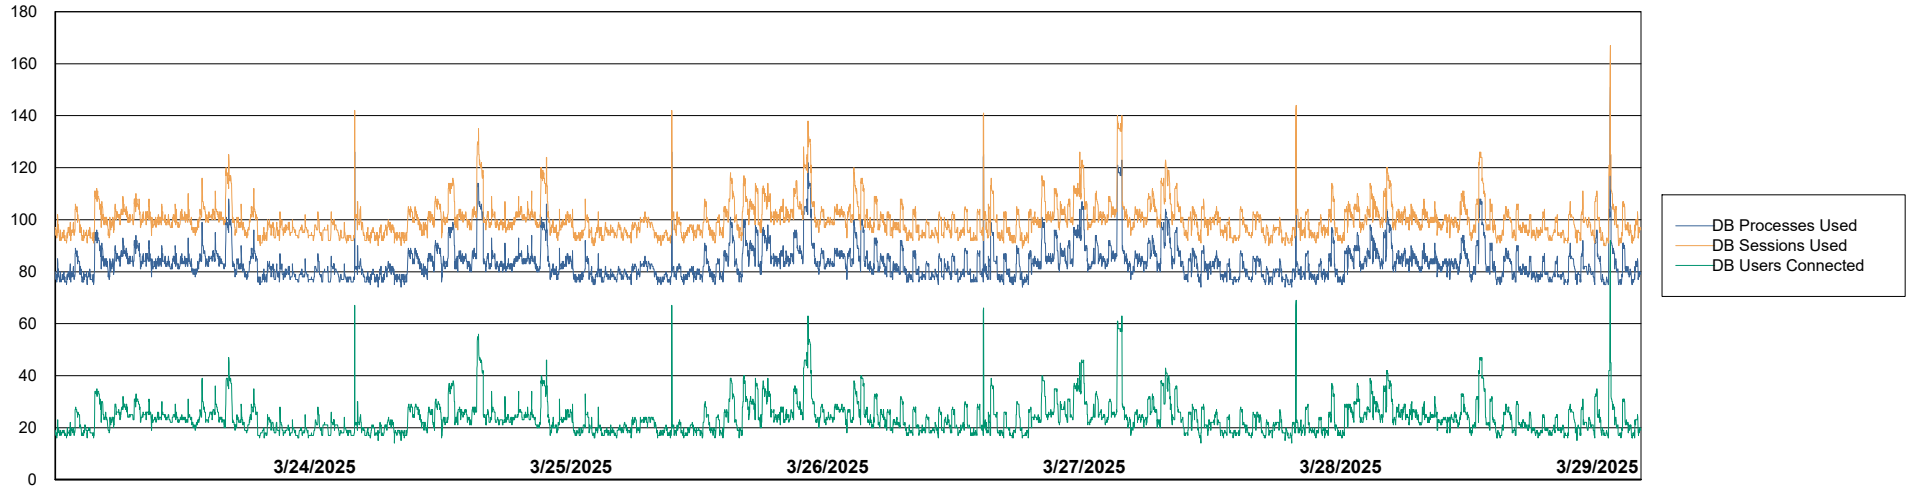

Database Performance KBR-BI-TOR_PROD_ABS1