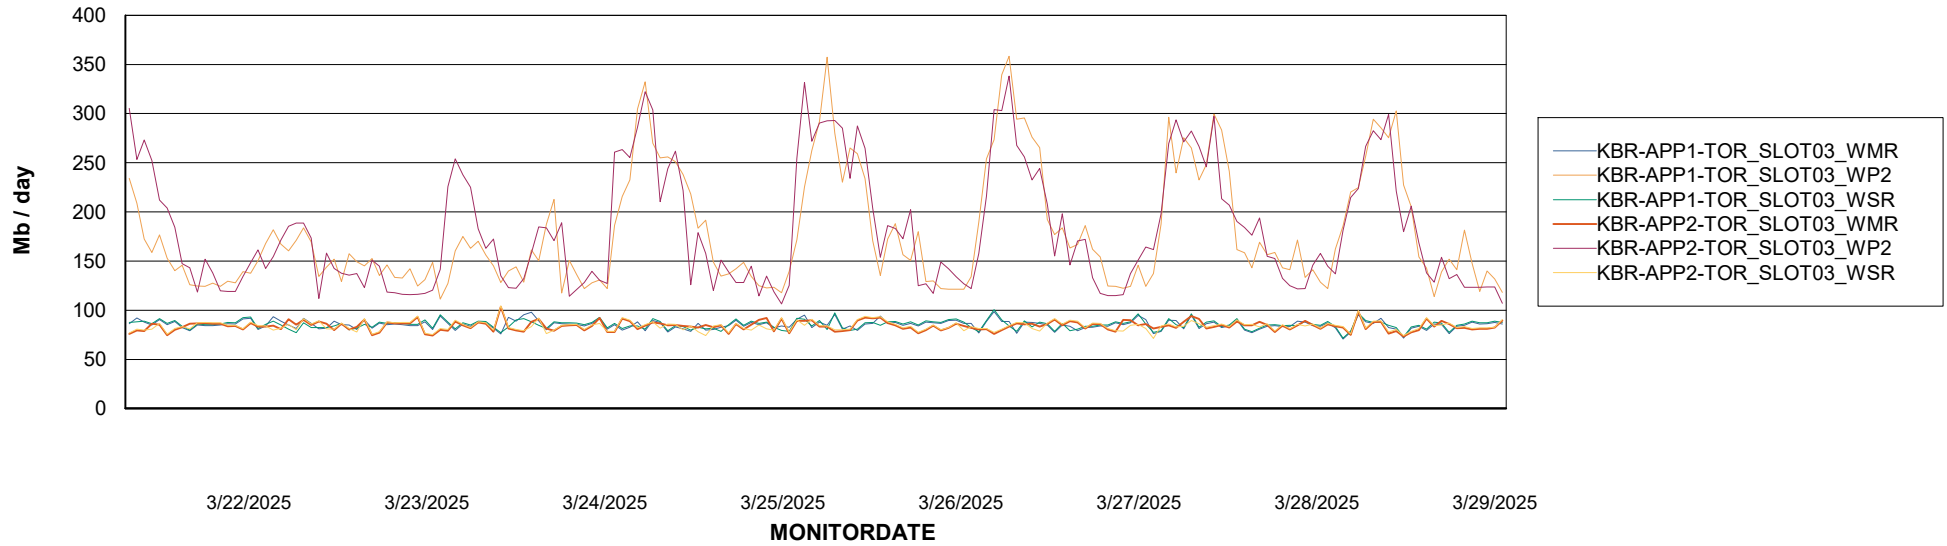

ABSolute Web Component Services

Avg memory used per ABS Web component