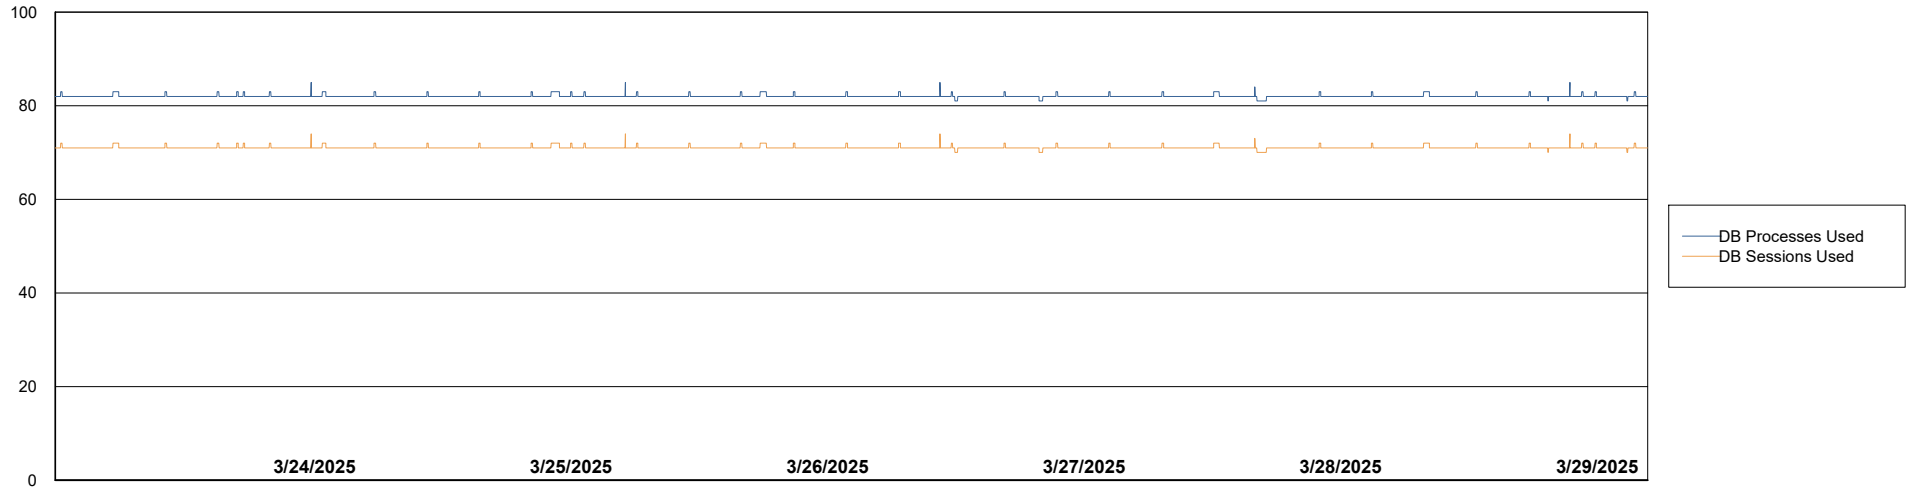

Database Performance KBR-DBS2-TOR_PROD_HSBABS1

DB Processes Max 4
DB Processes Max 0
DB Processes Max 1,000