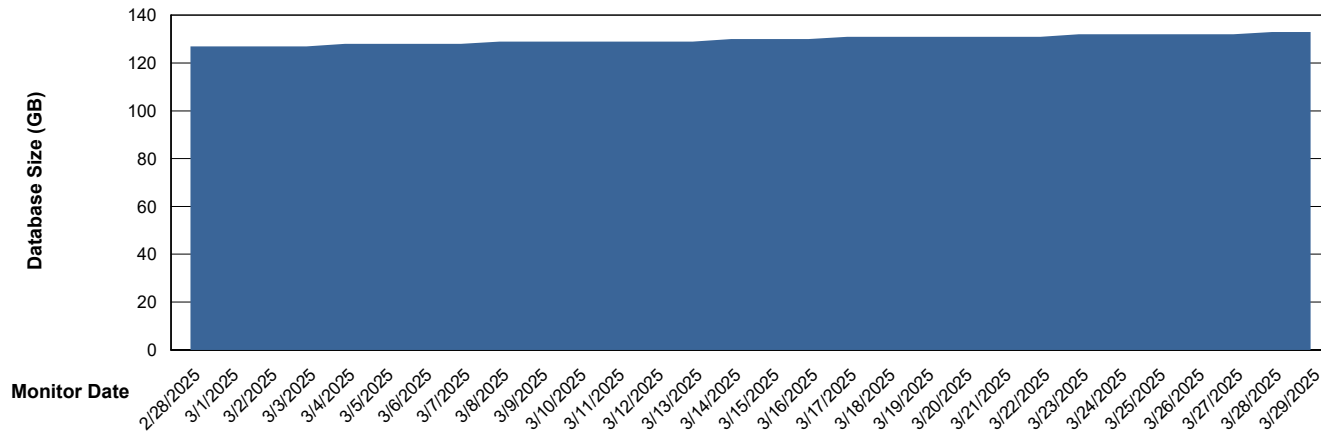

Customer KBR OCI TOR Production
Database ID 200

DATABASE SIZE KBR-BI-TOR_PROD_ABS1

Database growth over last month

DATABASE SIZE KBR-DBS1-TOR_PROD_ABS1

Database growth over last month

Weekly SLA Customer Report