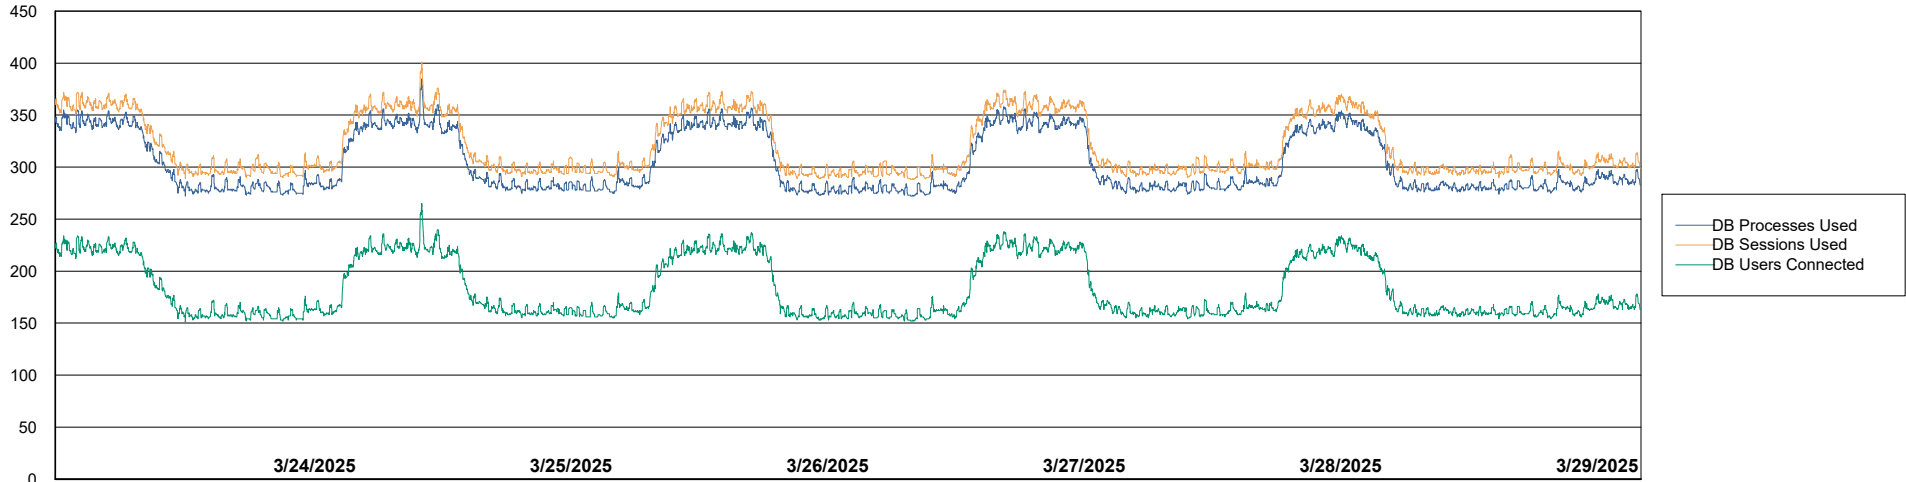

DB Processes Max 0
DB Processes Max 4
DB Processes Max 1,000

Weekly SLA Customer Report

Customer JSG_Production (24/7)
Database ID 102

Database Performance JSG_PRD_RIKER_DB_HSBABS1

Weekly SLA Customer Report