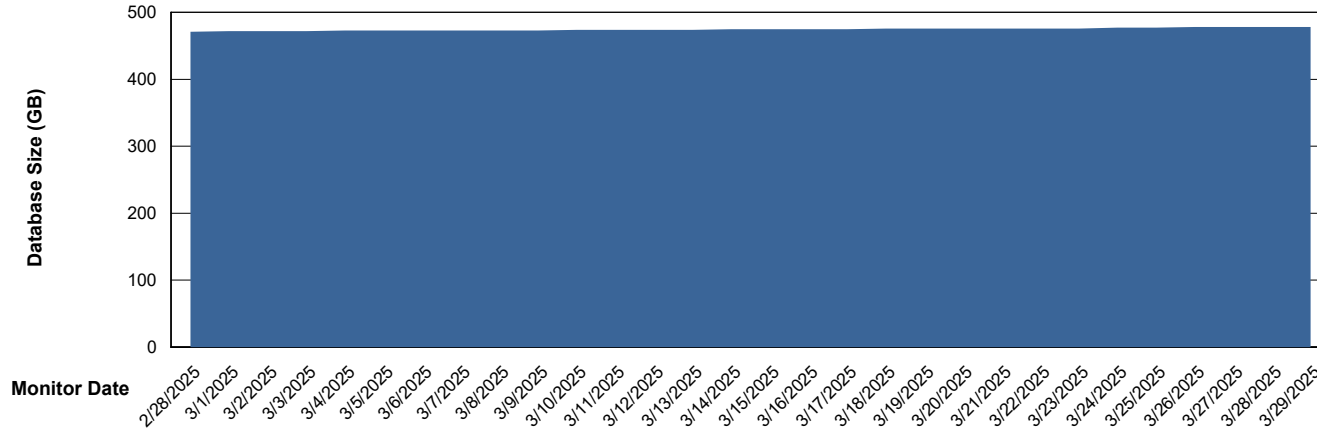

Weekly SLA Customer Report

Customer JSG_Production (24/7)
Database ID 102

Database Performance JSG_PRD_BASHIR_DB_ABS1

Weekly SLA Customer Report

Customer JSG_Production (24/7)
Database ID 102

Database Performance JSG_PRD_PICARD_DB_ABS1

DB Processes Max 0
DB Processes Max 4
DB Processes Max 1,000

Weekly SLA Customer Report

Customer JSG_Production (24/7)
Database ID 102

Database Performance JSG_PRD_RIKER_DB_HSBABS1

Weekly SLA Customer Report

Customer JSG_Production (24/7)
Database ID 102

DATABASE SIZE JSG_PRD_BASHIR_DB_ABS1

Database growth over last month

DATABASE SIZE JSG_PRD_RIKER_DB_HSBABS1

Database growth over last month

Weekly SLA Customer Report