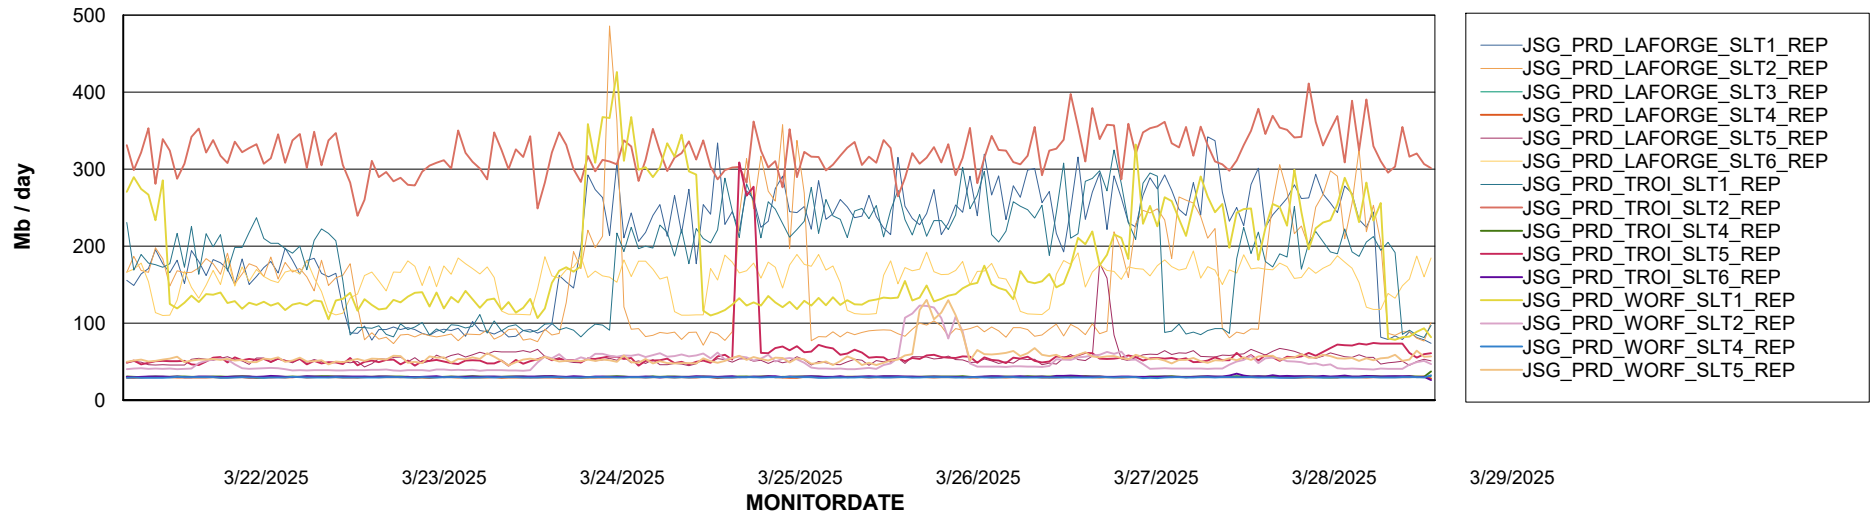

ABSSolute Application ReportServer Services

Avg memory used per ReportServer Service