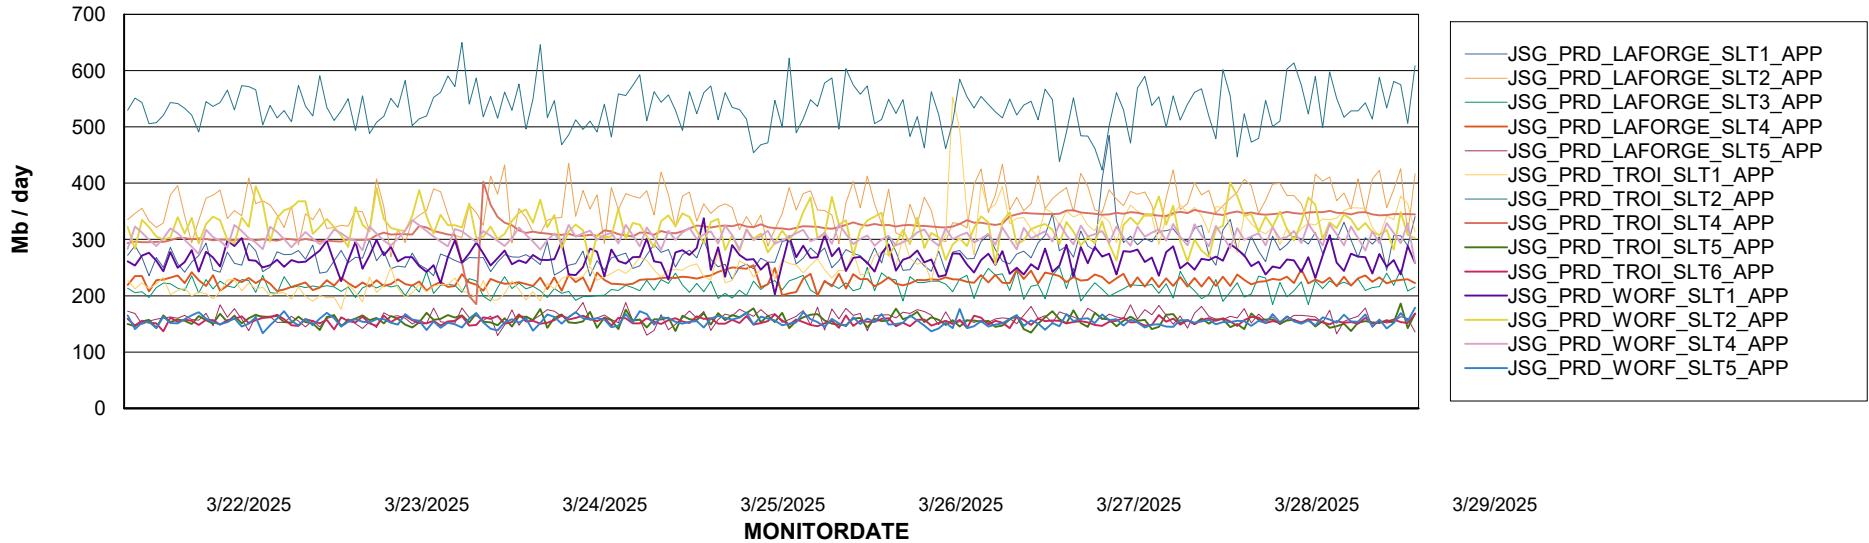

ABSSolute Application Server Services

Avg memory used per ABS Server Service