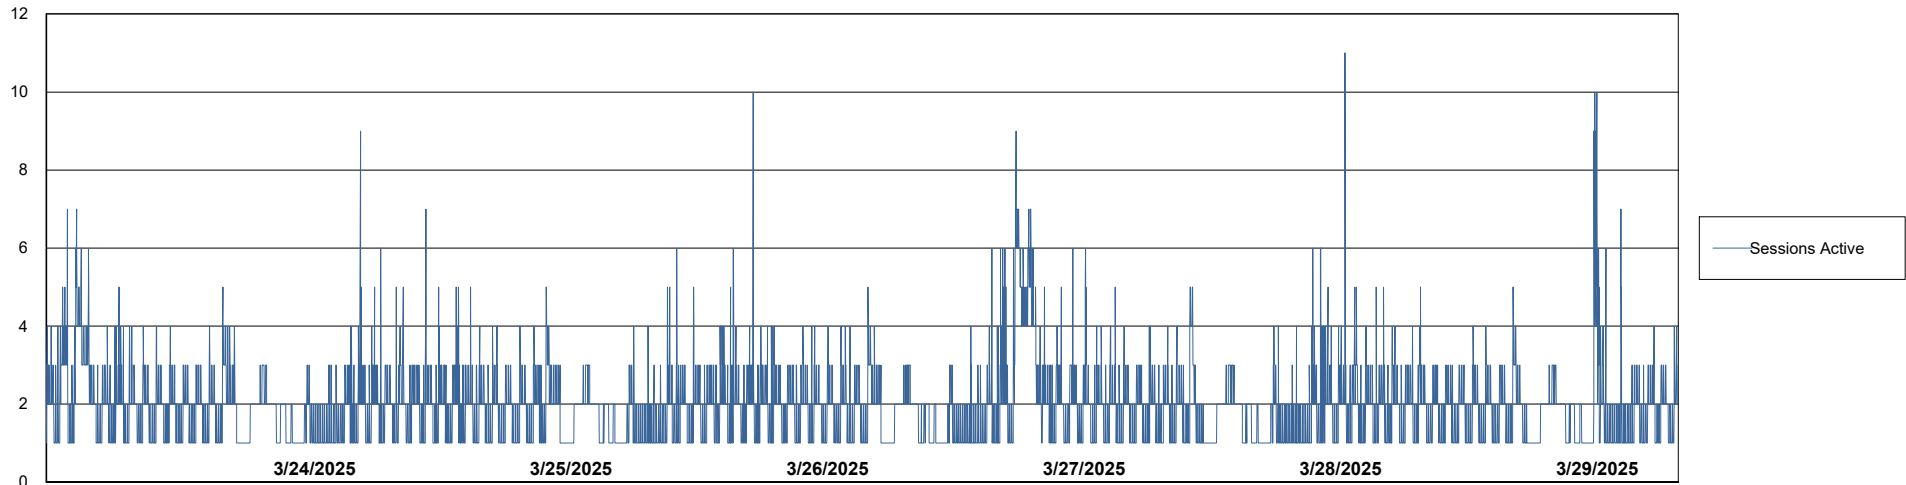

Weekly SLA Customer Report

Customer JSG_Production (24/7)
Database ID 102

Harddisk Usage JSG_PRD_WORF

	Free disk space on C: (%)	Total disk space on C: (Gb)	Used disk space on C: (Gb)
3/29/2025	49	149	76
3/28/2025	49	149	76
3/27/2025	49	149	76
3/26/2025	49	149	76
3/25/2025	49	149	76
3/24/2025	49	149	76
3/23/2025	49	149	76

Weekly SLA Customer Report

Customer JSG_Production (24/7)
Database ID 102

Database Performance JSG_PRD_BASHIR_DB_ABS1

Weekly SLA Customer Report

Customer JSG_Production (24/7)
Database ID 102

Database Performance JSG_PRD_PICARD_DB_ABS1