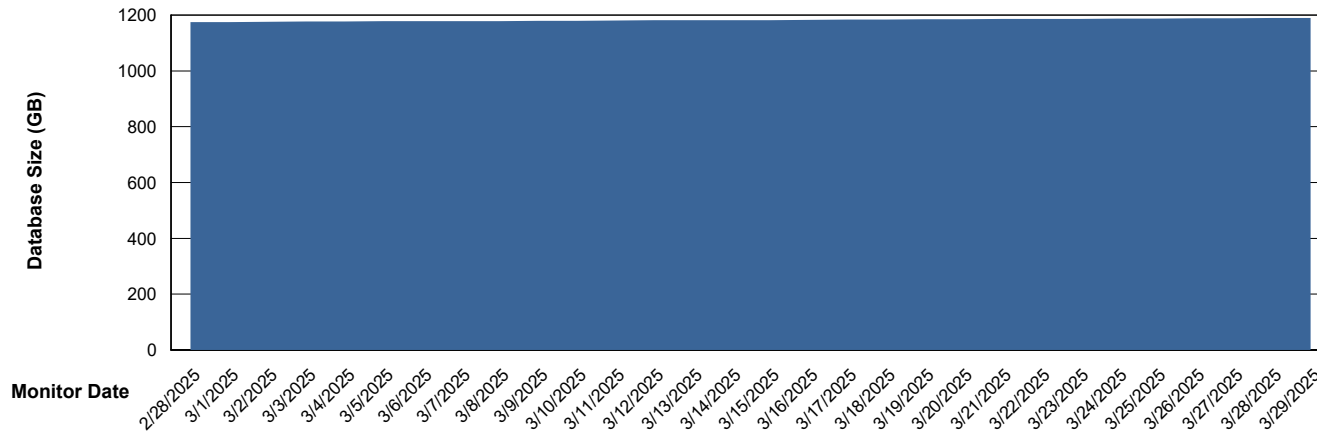

Customer JSG_Production (24/7)
Database ID 102

DATABASE SIZE JSG_PRD_BASHIR_DB_ABS1

Database growth over last month

DATABASE SIZE JSG_PRD_RIKER_DB_HSBABS1

Database growth over last month

Weekly SLA Customer Report