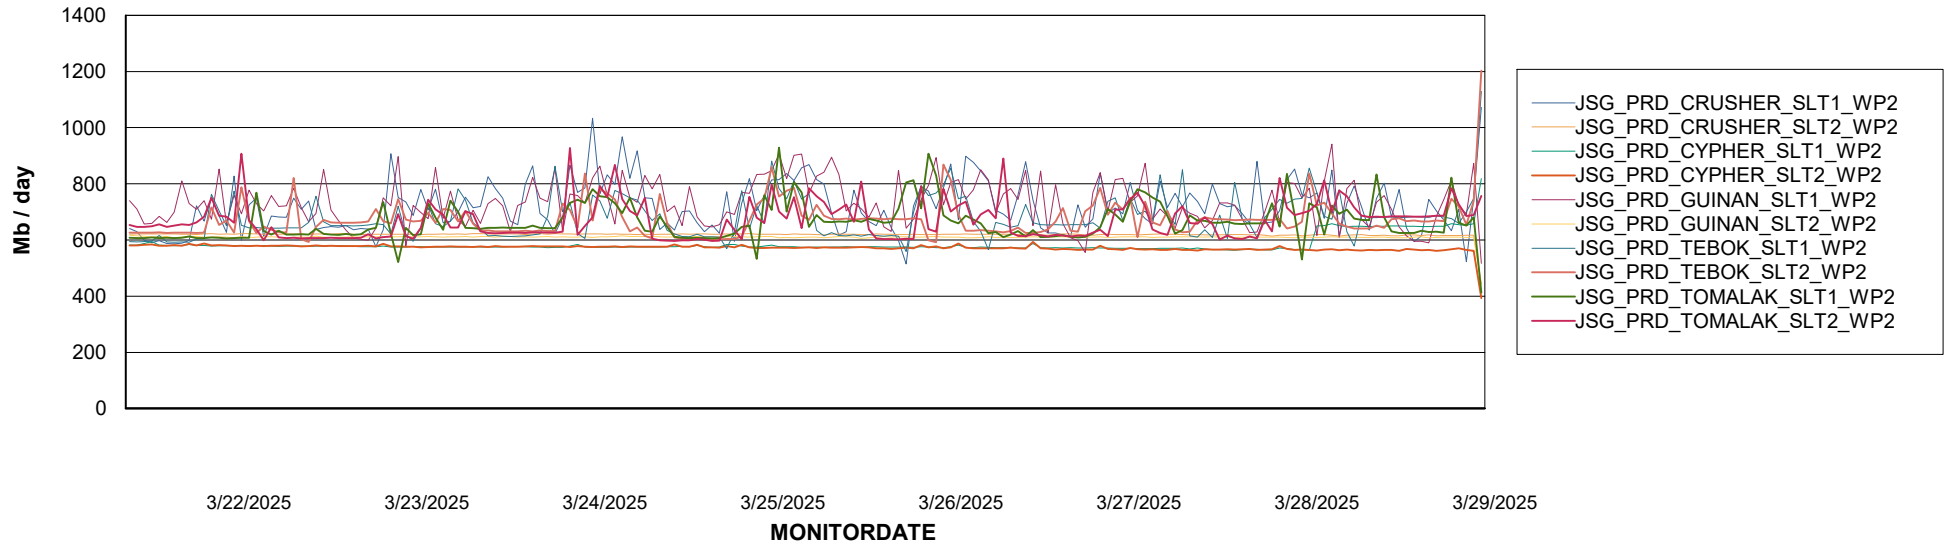

ABSSolute Web Component Services

Avg memory used per ABS Web component