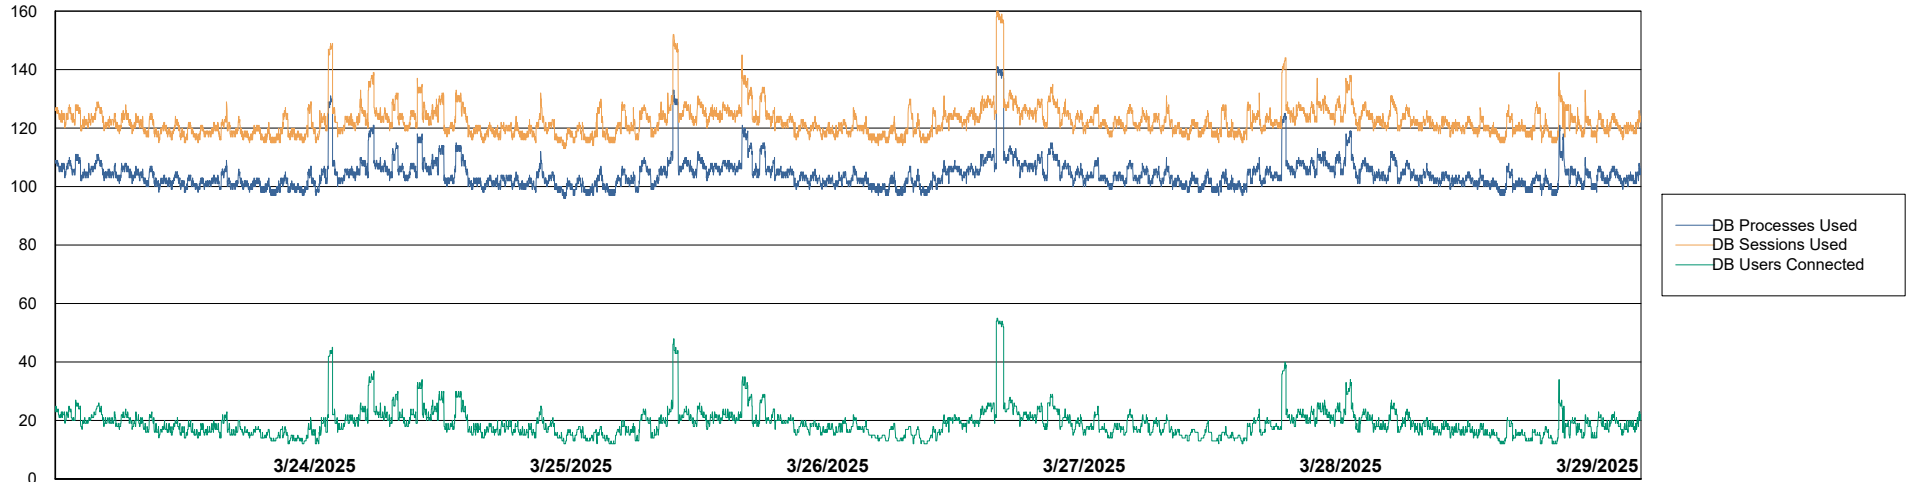

Database Performance JSG_PRD_BASHIR_DB_ABS1