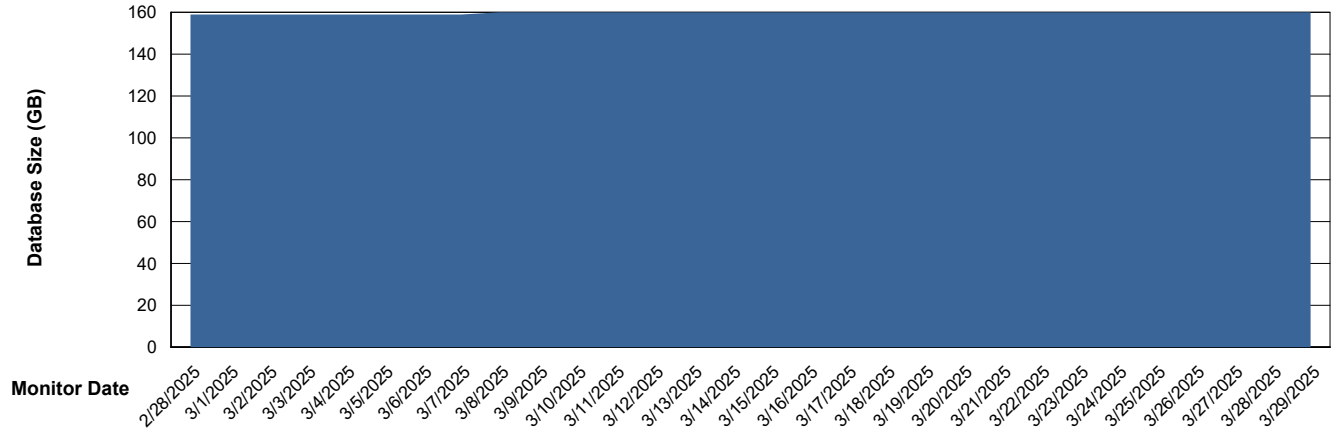

Weekly SLA Customer Report

Customer EUT_Production
Database ID 114

Database Performance EUT_EUP_PRD_URVINA22T_DB_ABS1

Weekly SLA Customer Report

Customer EUT_Production
Database ID 114

Database Performance EUT_URM_PRD_URVINA26_DB_ABS1

Weekly SLA Customer Report

Customer EUT_Production
Database ID 114

DATABASE SIZE EUT_EUP_PRD_URVINA22T_DB_ABS1

Database growth over last month

DATABASE SIZE EUT_URM_PRD_URVINA26_DB_ABS1

Database growth over last month