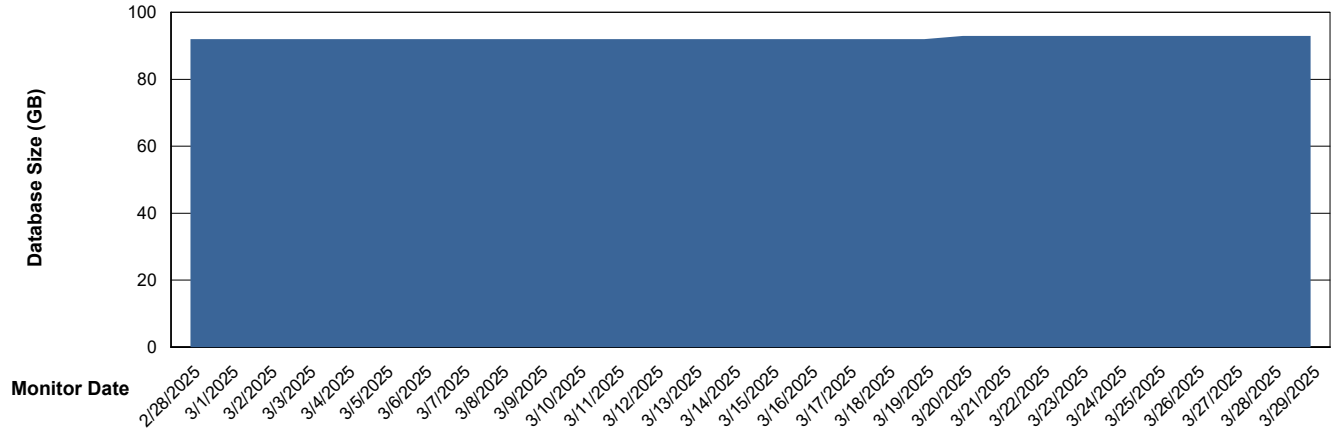

DATABASE SIZE ELJ_PRD_FRASEQXPRDDB01_ABS1

Database growth over last month