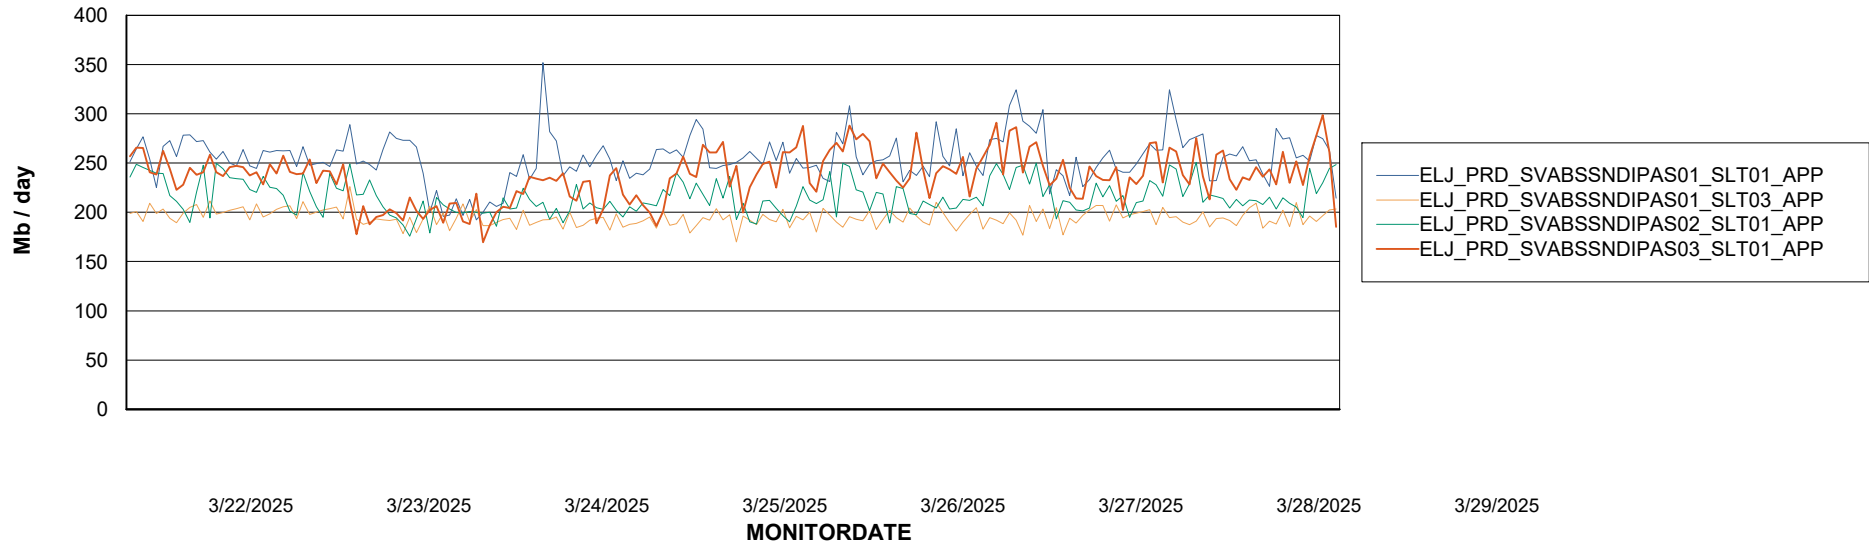

ABSSolute Application Server Services

Avg memory used per ABS Server Service