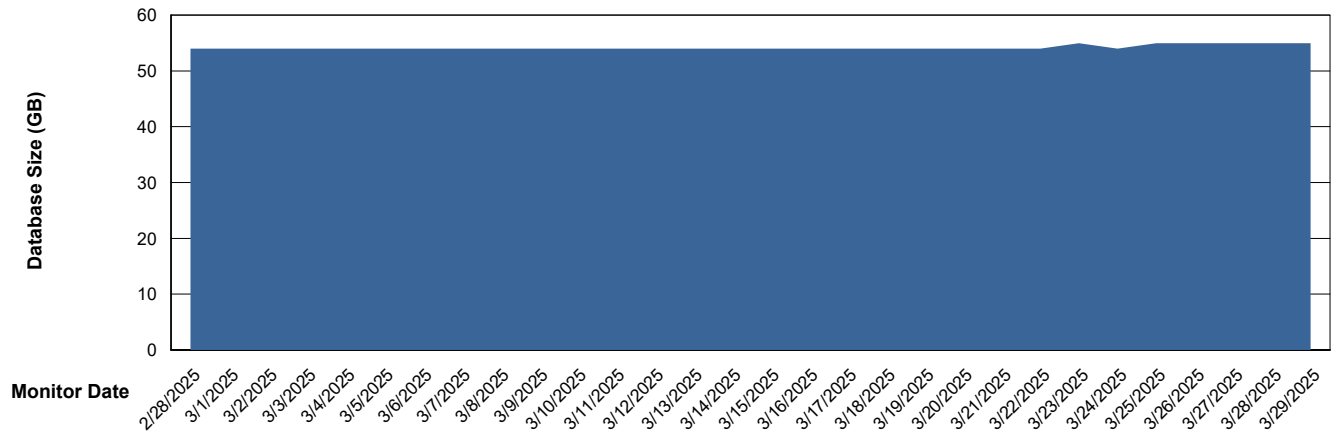

DATABASE SIZE ELJ_PRD_FRASEQXPRDDB03_ABS1

Database growth over last month