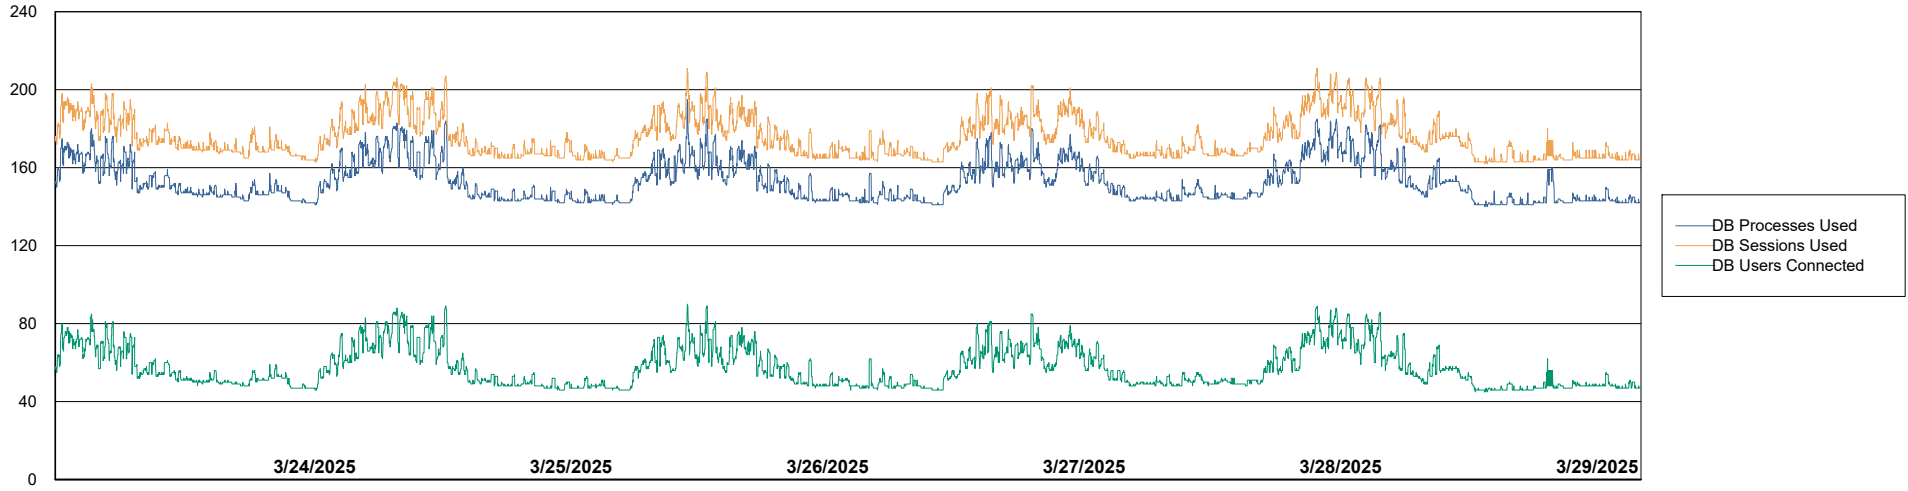

Database Performance ELJ_PRD_FRASEQXPRDDB01_ABS1