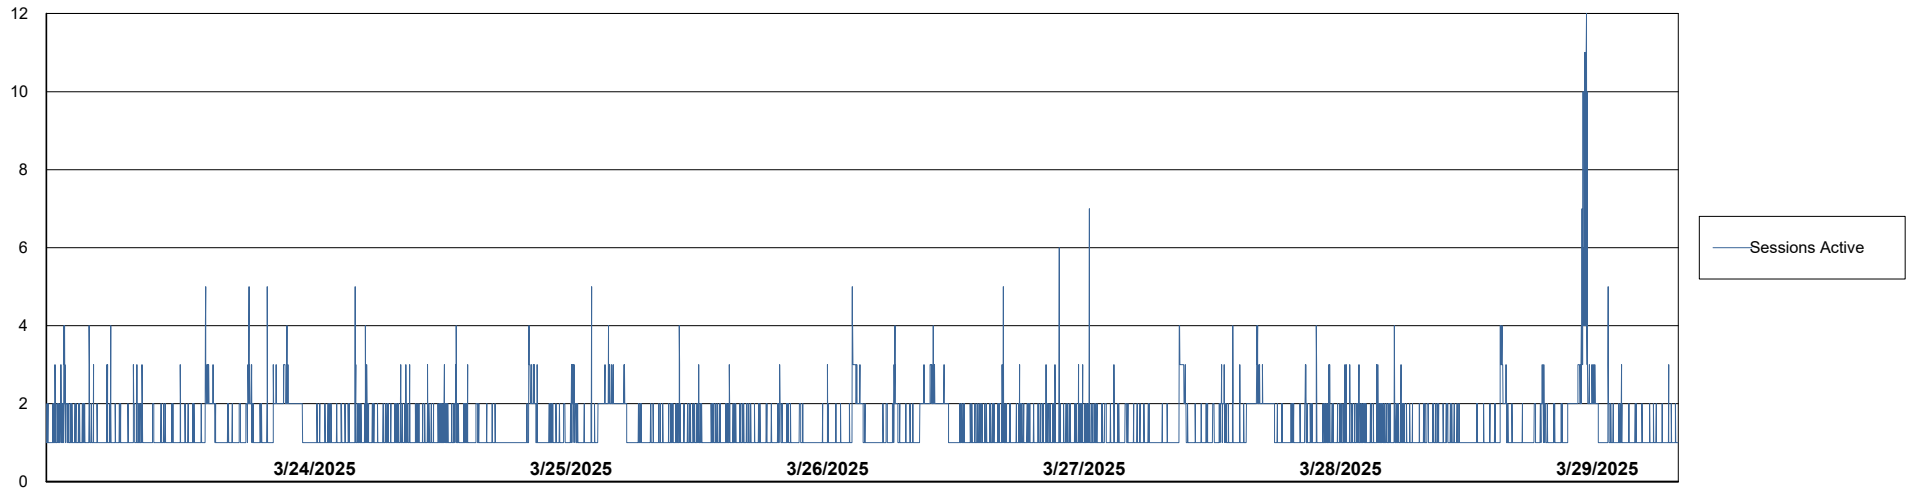

Database Performance ELJ_PRD_FRASEQXPRDDB01_ABS1