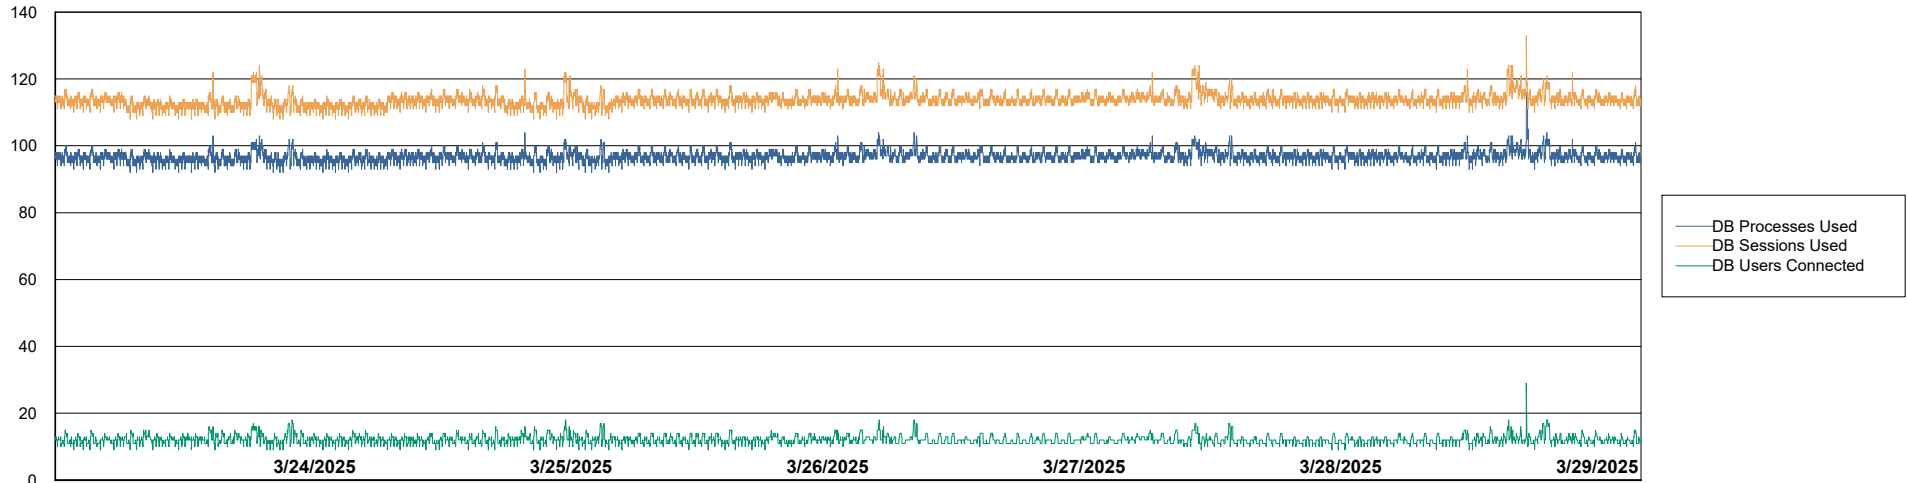

Database Performance ELJ_PRD_FRASEQXPRDDB03_ABS1