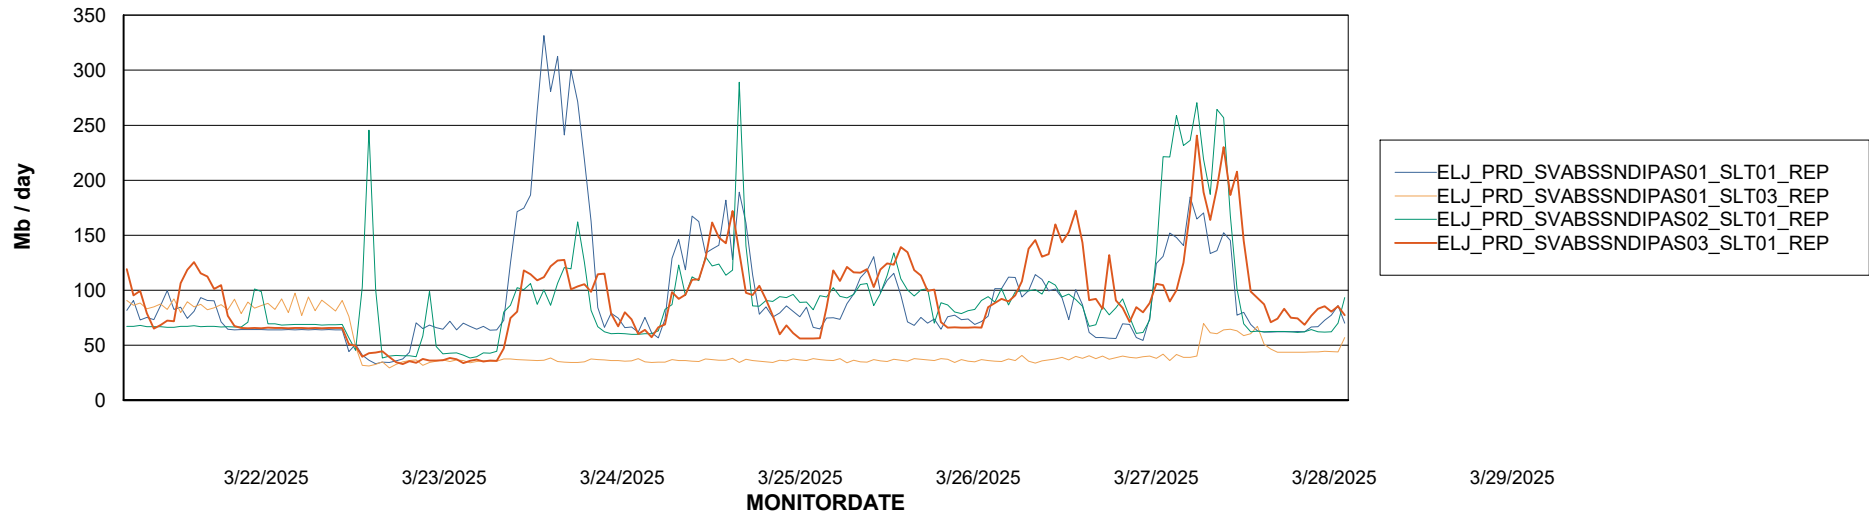

ABSSolute Application ReportServer Services

Avg memory used per ReportServer Service