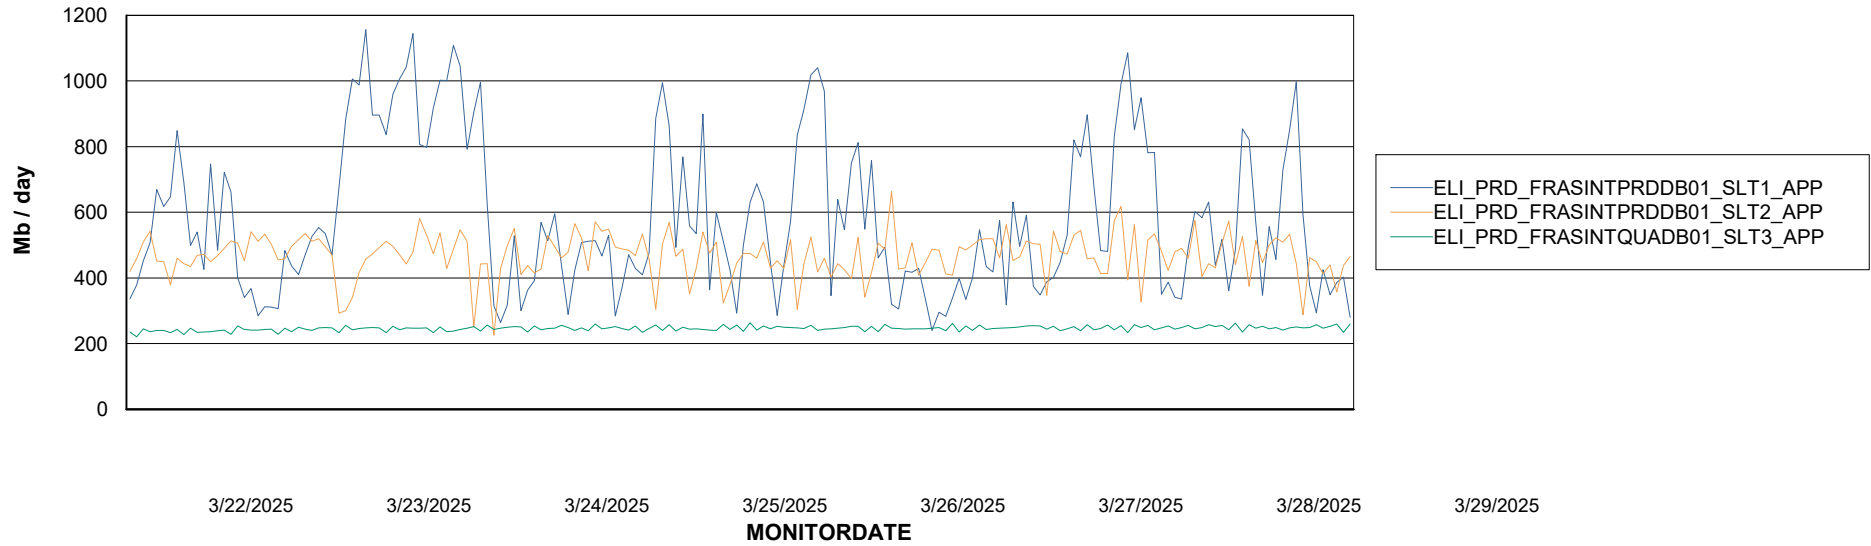

ABSSolute Application Server Services

Avg memory used per ABS Server Service