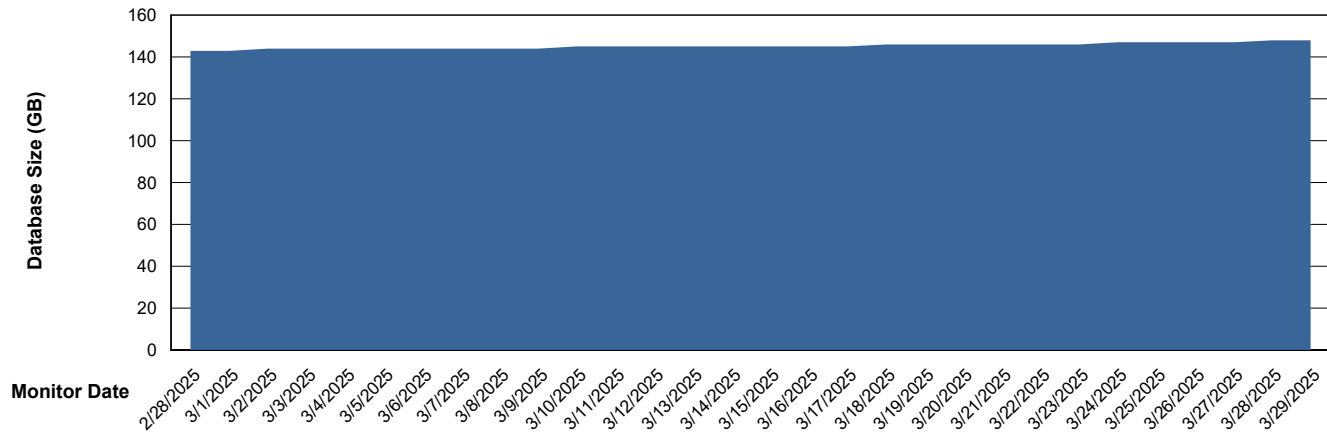

Weekly SLA Customer Report

Customer ELI_Production
Database ID 62

Database Performance ELI_PRD_FRASINTQUADB01_HSBABS1

DB Processes Max 1,000

Weekly SLA Customer Report

Customer ELI_Production
Database ID 62

DATABASE SIZE ELI_PRD_FRASEQXPRDDB04-BI_ABS1

Database growth over last month

DATABASE SIZE ELI_PRD_FRASINTPRDDB01_ABS1

Database growth over last month

Weekly SLA Customer Report

Customer ELI_Production
 Database ID 62