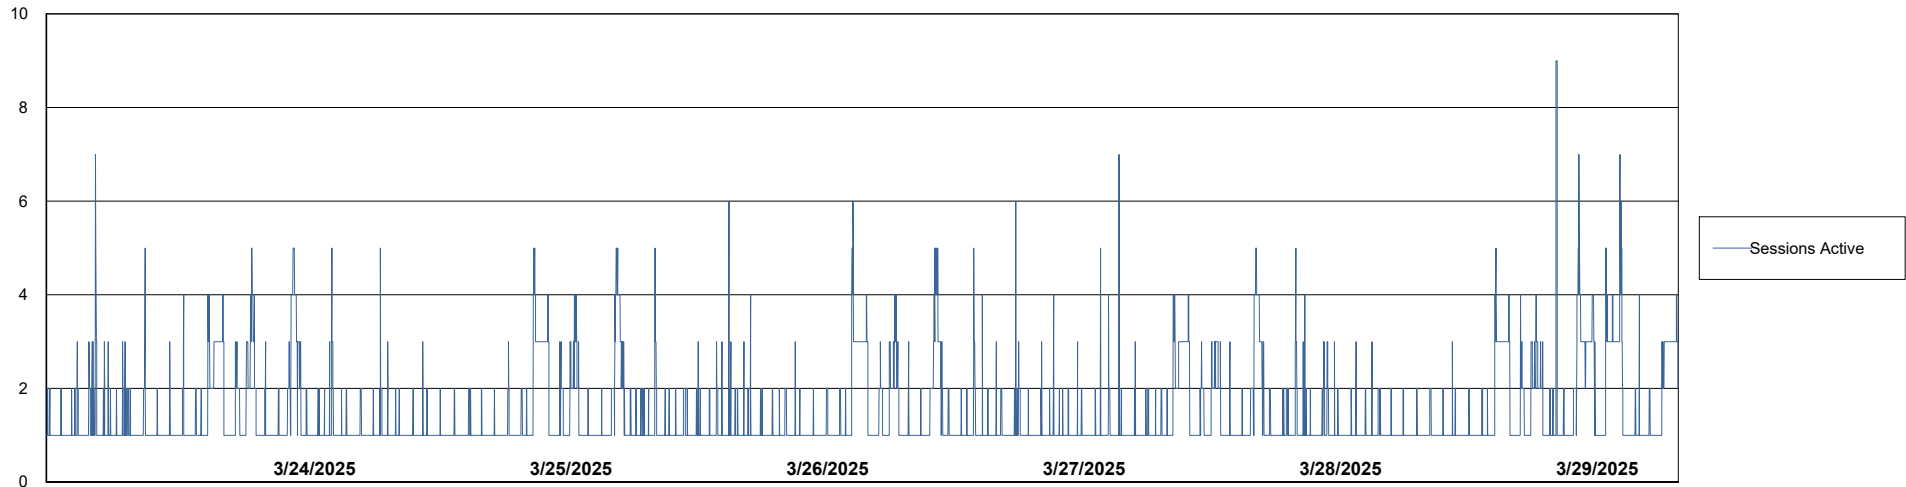

Database Performance ELI_PRD_FRASEQXPRDDB04-BI_ABS1