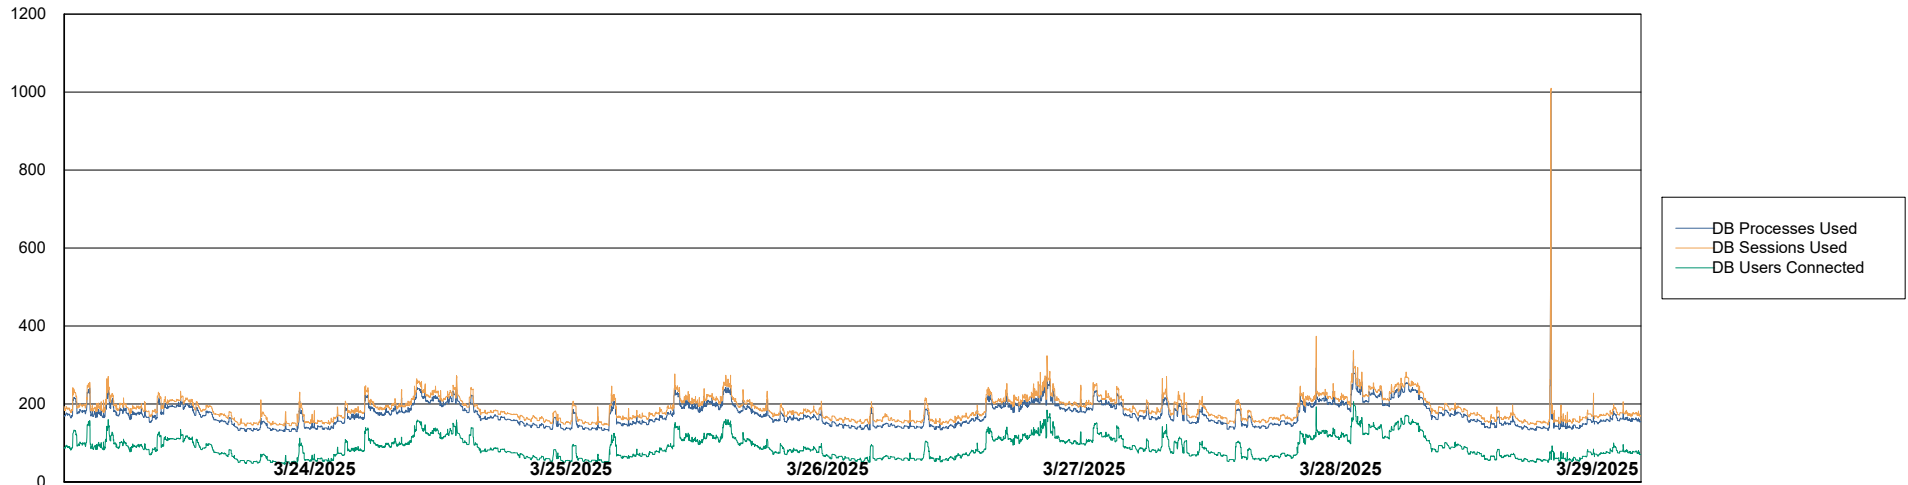

Weekly SLA Customer Report

Customer ELI_Production
Database ID 62

Database Performance ELI_PRD_FRASEQXPRDDB04-BI_ABS1

Weekly SLA Customer Report

Customer ELI_Production
Database ID 62

Database Performance ELI_PRD_FRASINTPRDDB01_ABS1