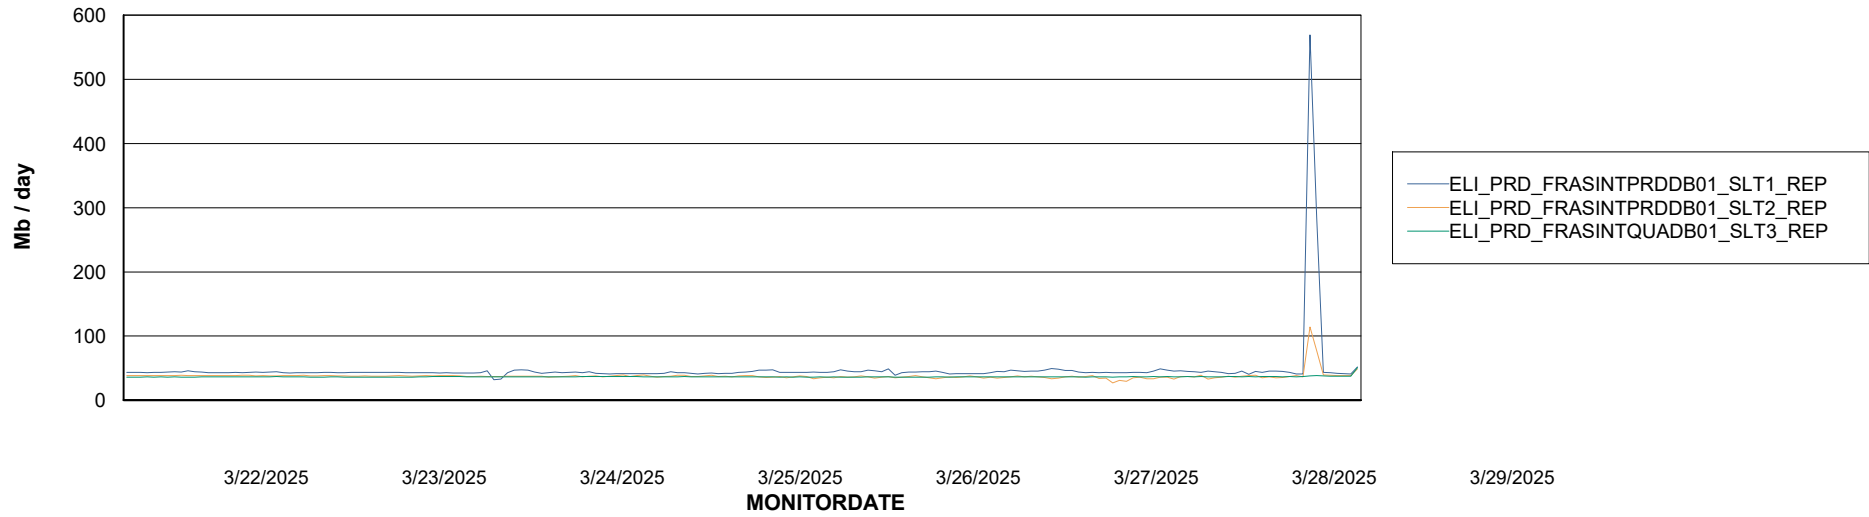

Avg memory used per ABS Server Service

Avg users per day per ABS server

Weekly SLA Customer Report

Customer ELI_Production
Database ID 62

ABSSolute Application ReportServer Services

Avg memory used per ReportServer Service