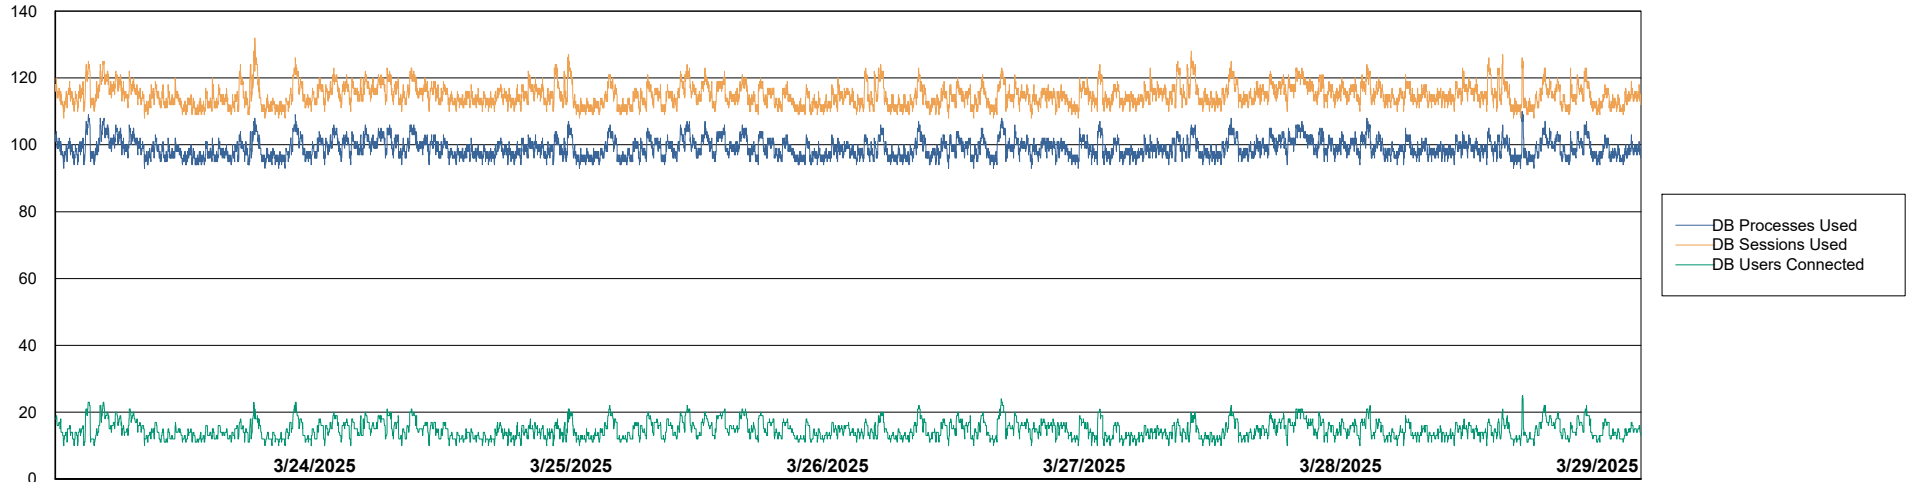

Database Performance ELI_PRD_FRASEQXPRDDB04-BI_ABS1