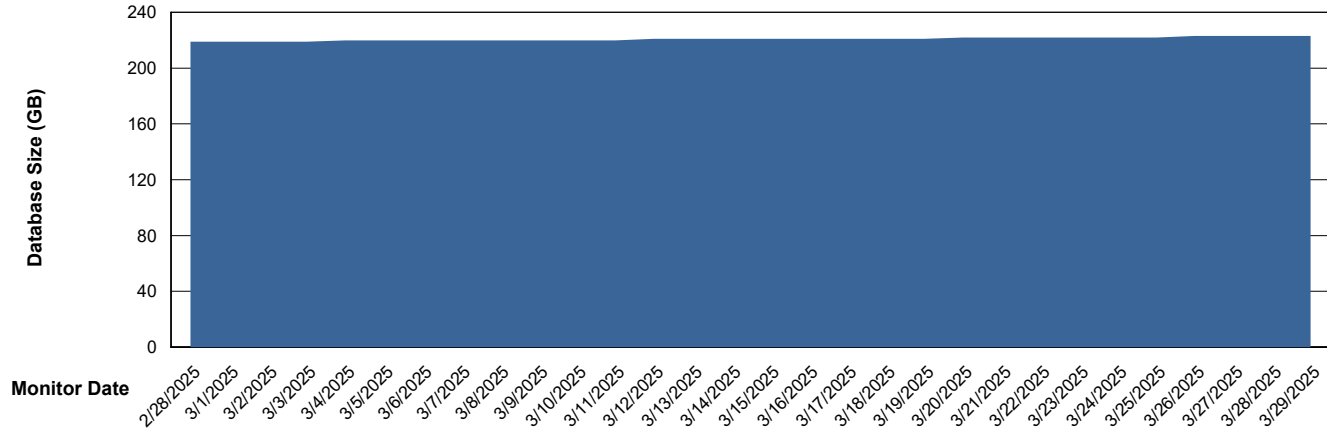

Weekly SLA Customer Report

Customer ELI_Production
Database ID 62

Database Performance ELI_PRD_FRASINTQUADB01_HSBABS1

DB Processes Max 1,000

Weekly SLA Customer Report

Customer ELI_Production
Database ID 62

DATABASE SIZE ELI_PRD_FRASEQXPRDDB04-BI_ABS1

Database growth over last month

DATABASE SIZE ELI_PRD_FRASINTPRDDB01_ABS1

Database growth over last month

Weekly SLA Customer Report

Customer ELI_Production
 Database ID 62