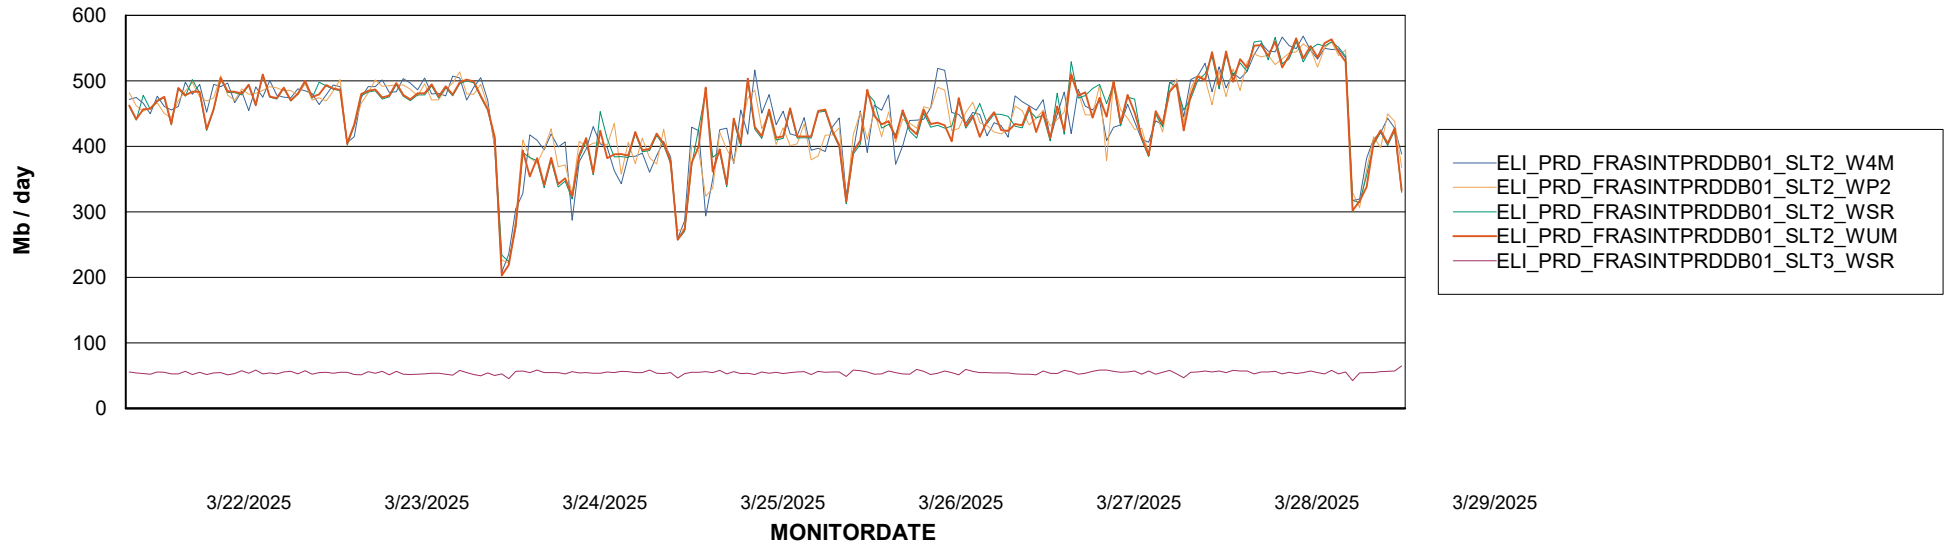

ABSolute Web Component Services

Avg memory used per ABS Web component