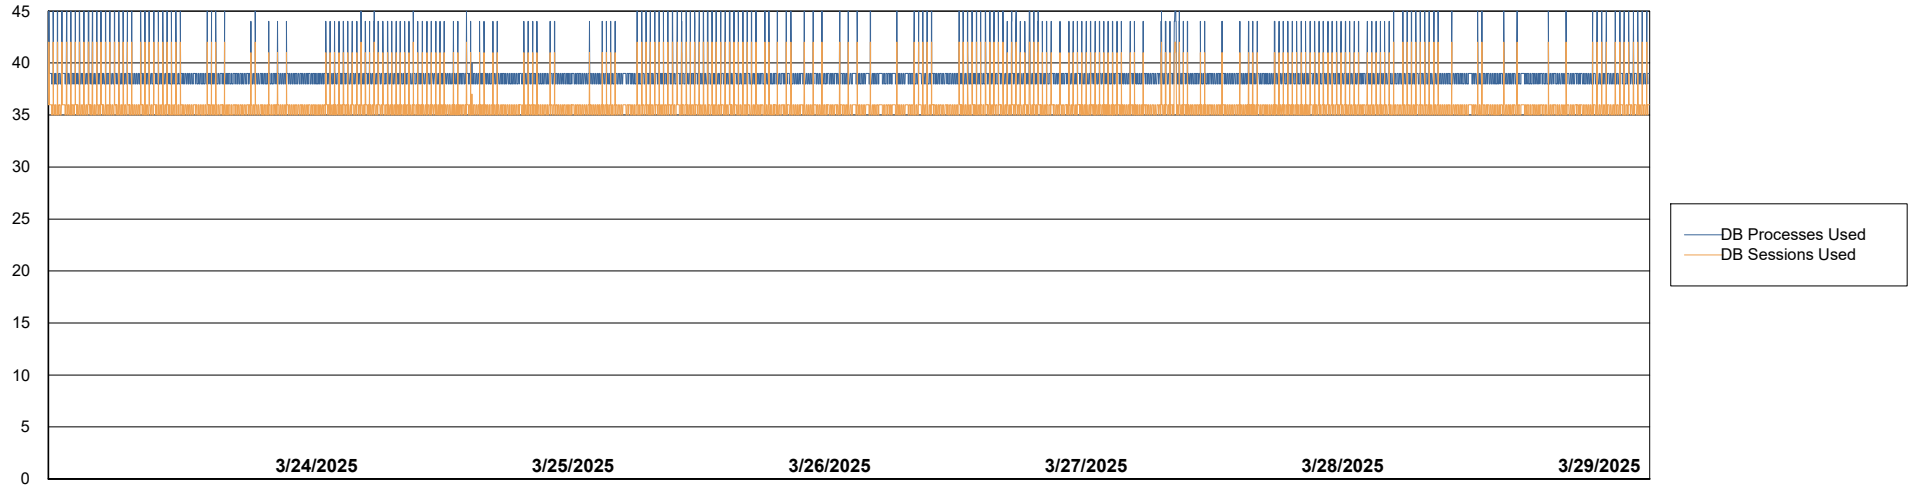

Database Performance ELI_PRD_FRASINTQUADB01_HSBABS1

DB Processes Max 1,000