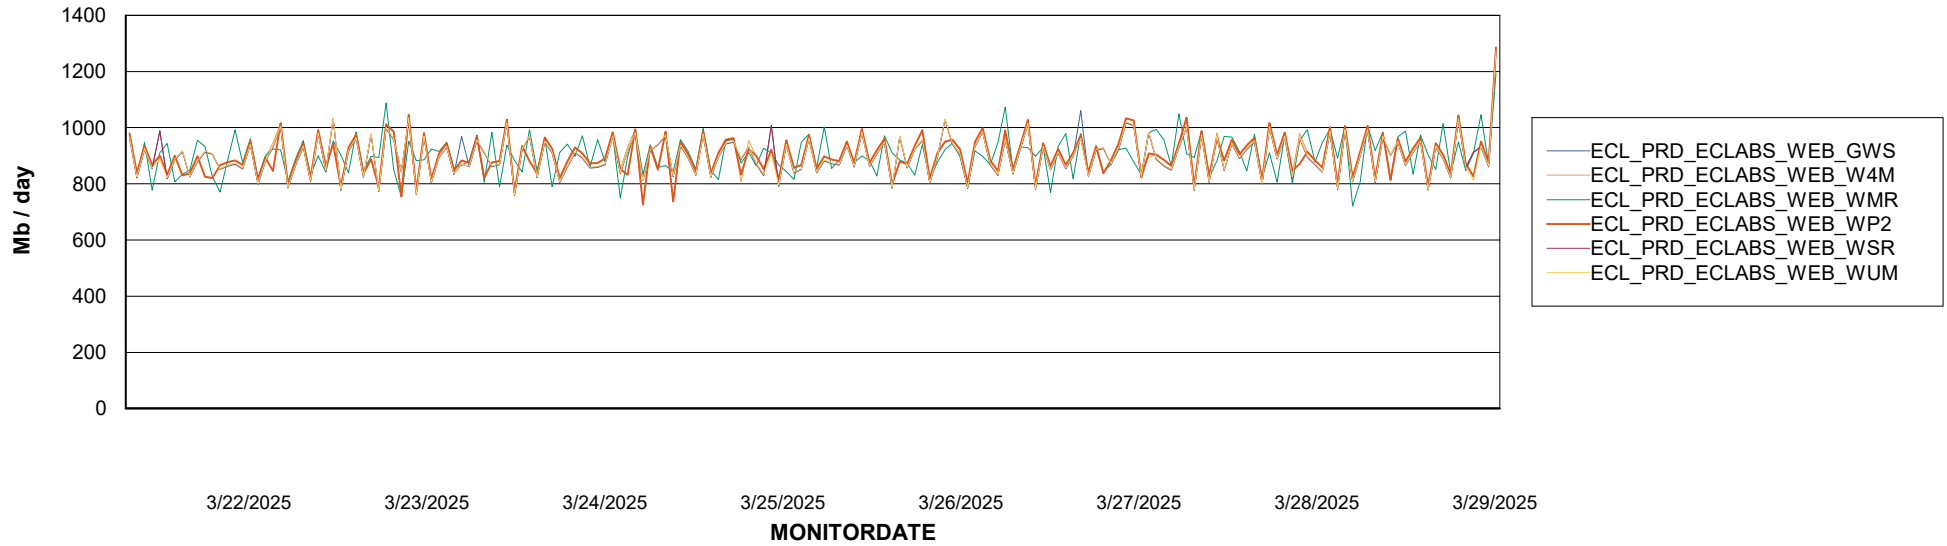

ABSSolute Web Component Services

Avg memory used per ABS Web component