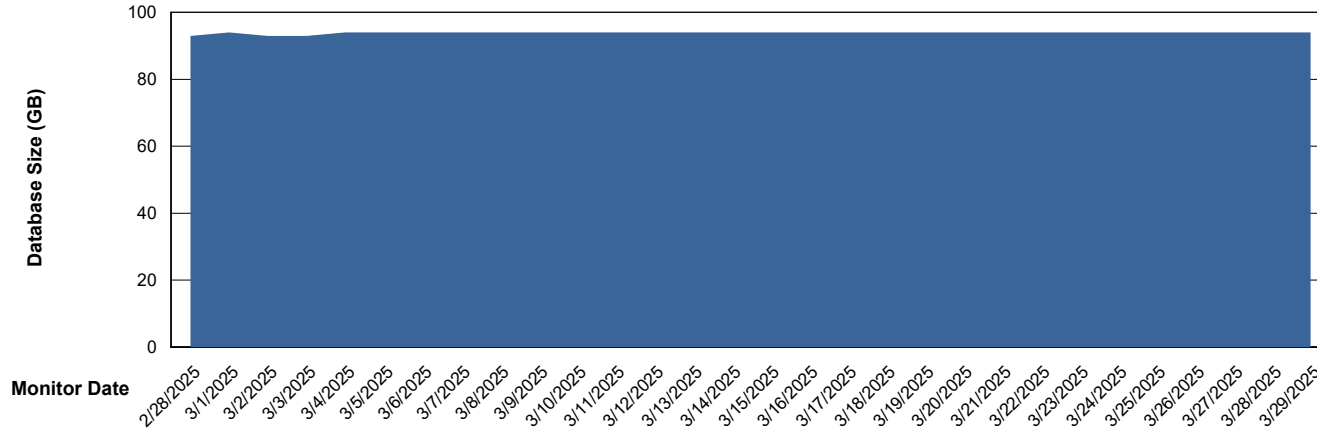

Weekly SLA Customer Report

Customer ECL_Production
Database ID 156

Database Performance ECL_PRD_ECLABS-TEST_HSBABS1

DB Processes Max 1,000

Weekly SLA Customer Report

Customer ECL_Production
Database ID 156

DATABASE SIZE ECL_PRD_ECLABS_ABS1

Database growth over last month

DATABASE SIZE ECL_PRD_ECL-ABS-BI_ABS1

Database growth over last month

Weekly SLA Customer Report

Customer ECL_Production
 Database ID 156

Database Tablespace ECL_PRD_ECLABS_ABS1