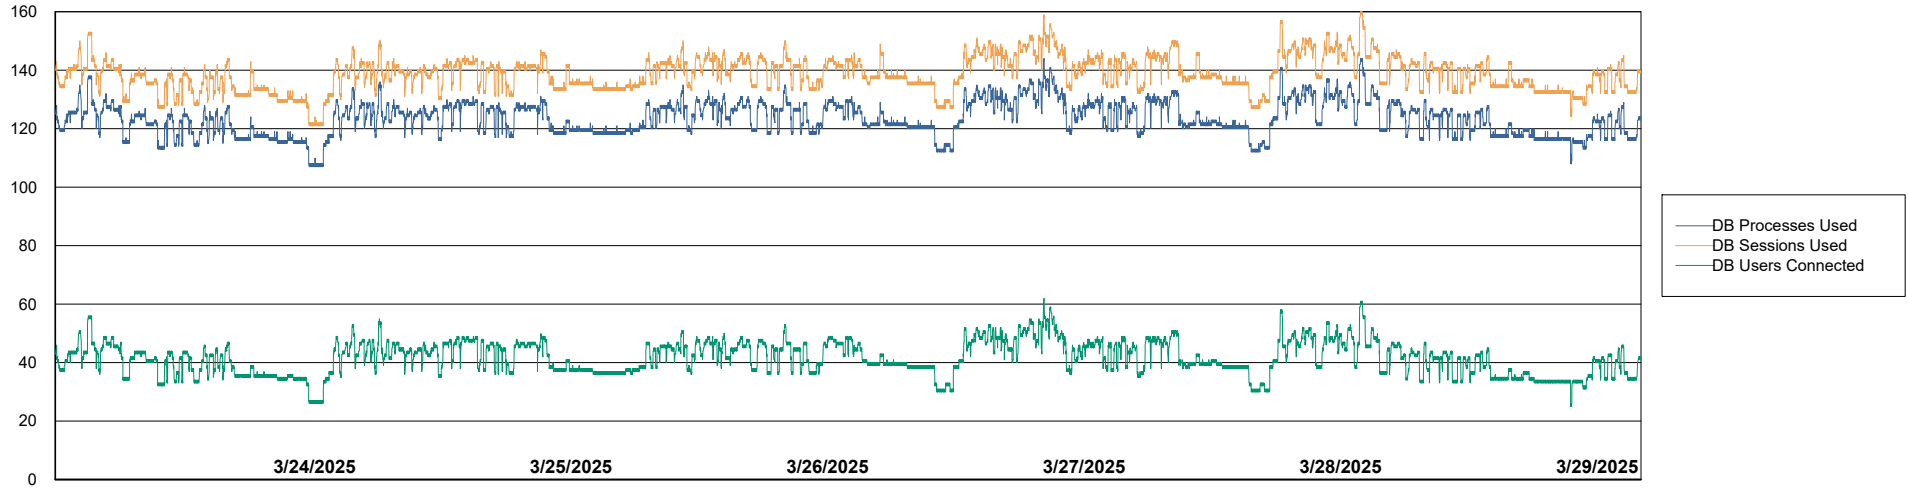

Weekly SLA Customer Report

Customer ECL_Production
Database ID 156

Database Performance ECL_PRD_ECLABS_ABS1

Weekly SLA Customer Report

Customer ECL_Production
Database ID 156

Database Performance ECL_PRD_ECL-ABS-BI_ABS1