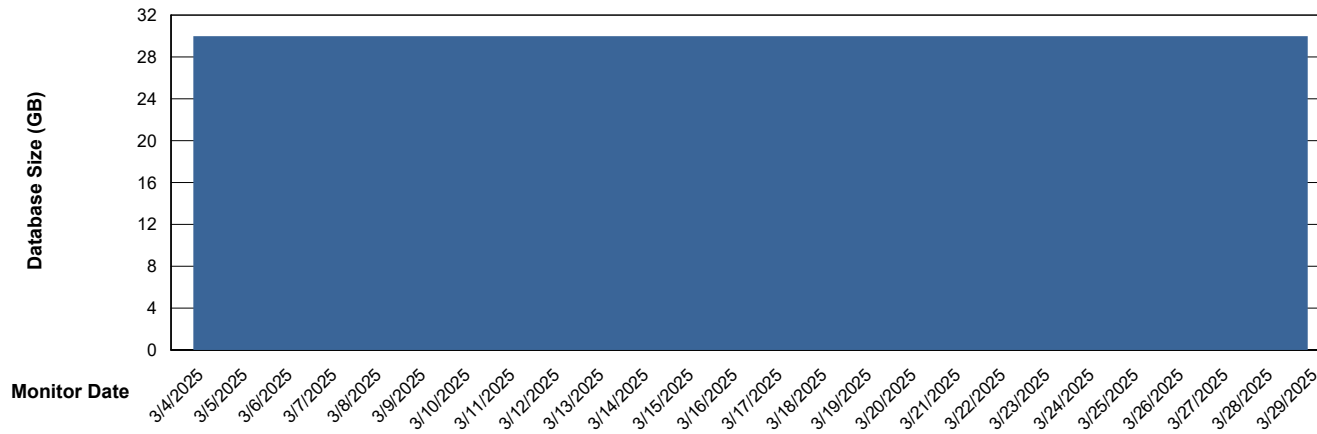

Weekly SLA Customer Report

Customer ECL_Production
Database ID 156

Database Performance ECL_PRD_ECLABS-TEST_HSBABS1

DB Processes Max 1,000

Weekly SLA Customer Report

Customer ECL_Production
Database ID 156

DATABASE SIZE ECL_PRD_ECLABS_ABS1

Database growth over last month

DATABASE SIZE ECL_PRD_ECL-ABS-BI_ABS1

Database growth over last month

Weekly SLA Customer Report

Customer ECL_Production
 Database ID 156

Database Tablespace ECL_PRD_ECLABS_ABS1