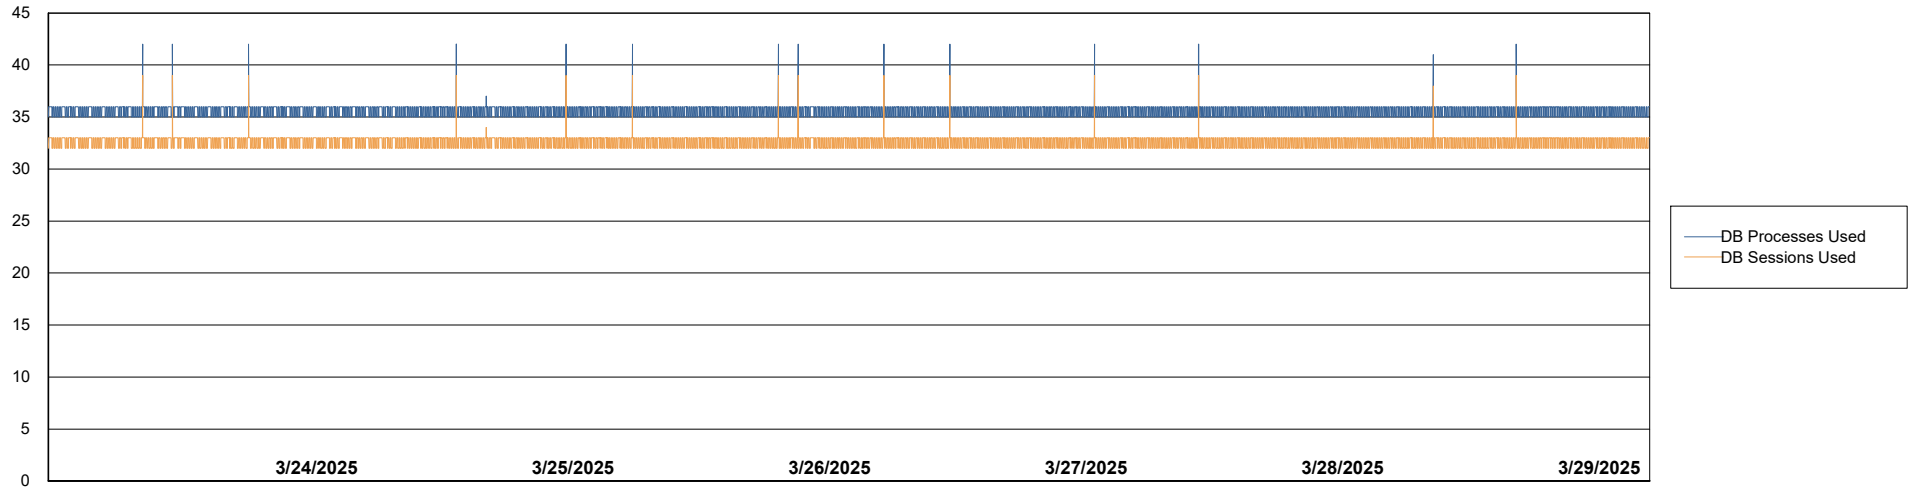

Database Performance ECL_PRD_ECLABS-TEST_HSBABS1

DB Processes Max 1,000