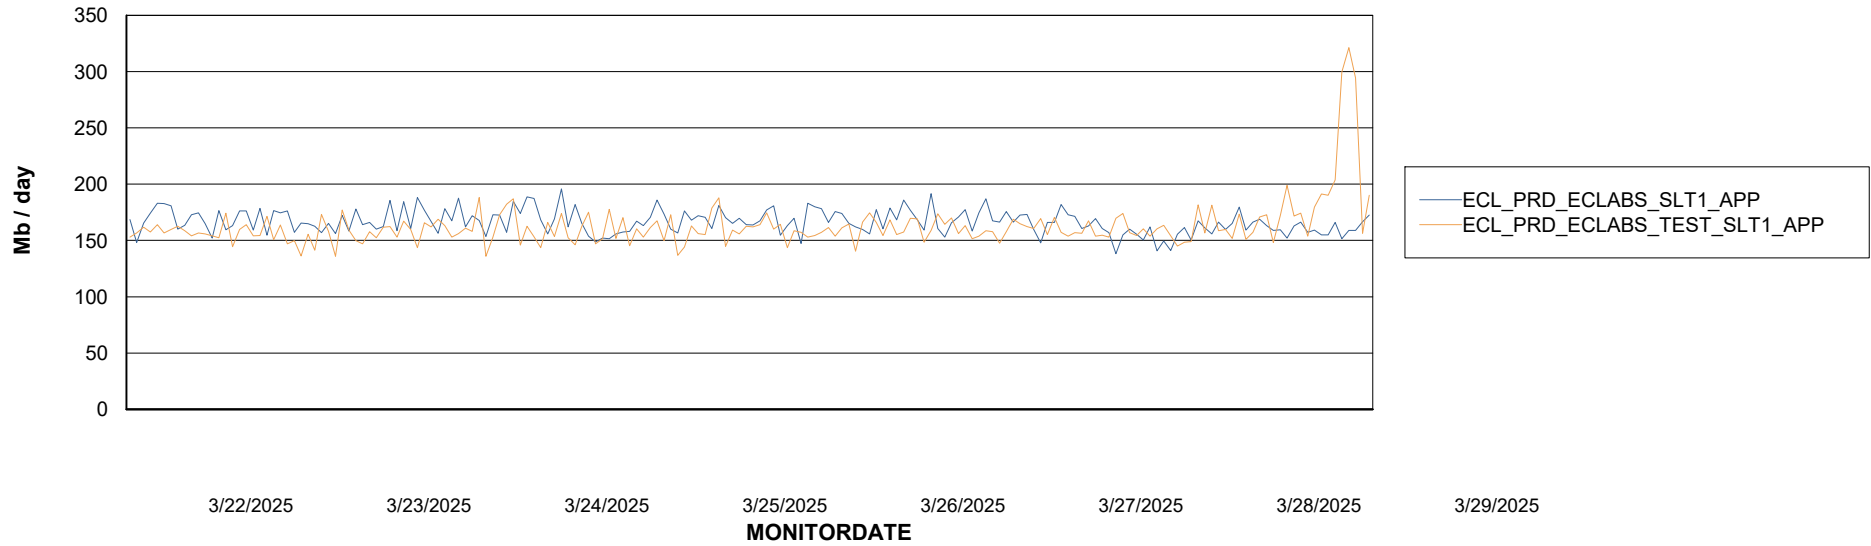

ABSSolute Application Server Services

Avg memory used per ABS Server Service