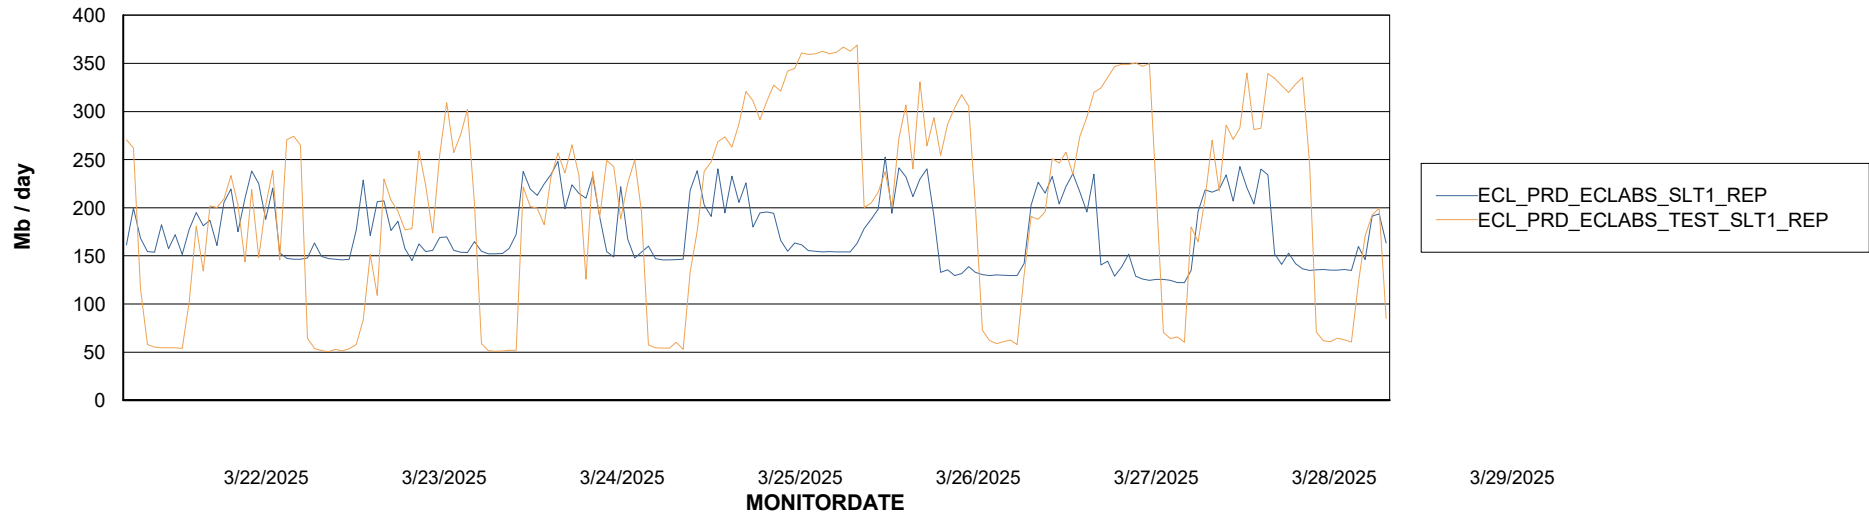

Avg memory used per ABS Server Service

Avg users per day per ABS server

Weekly SLA Customer Report

Customer ECL_Production
Database ID 156

ABSSolute Application ReportServer Services

Avg memory used per ReportServer Service