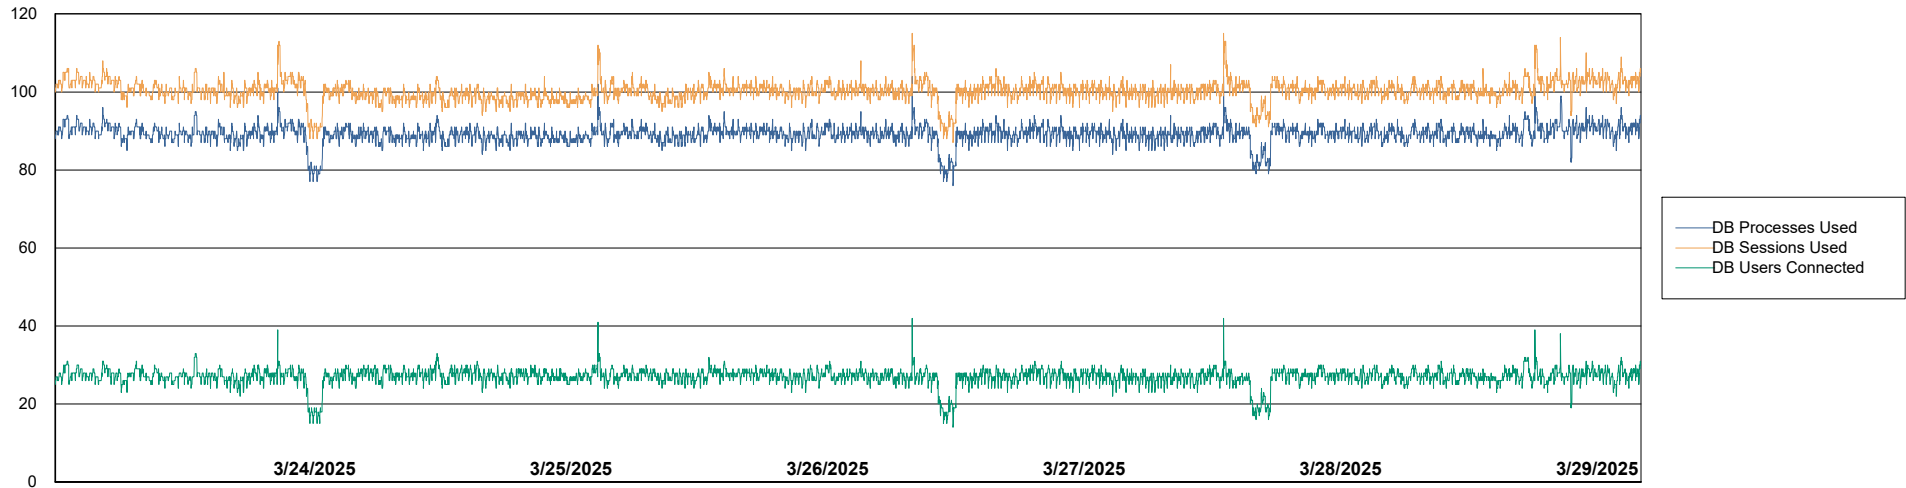

Weekly SLA Customer Report

Customer ECL_Production
Database ID 156

Database Performance ECL_PRD_ECLABS_ABS1

Weekly SLA Customer Report

Customer ECL_Production
Database ID 156

Database Performance ECL_PRD_ECL-ABS-BI_ABS1