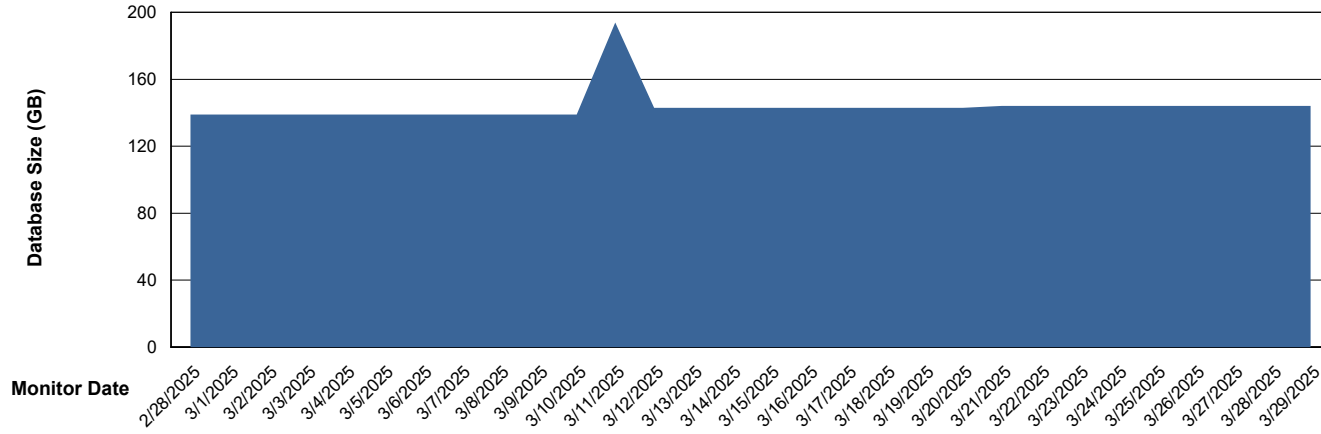

DATABASE SIZE DFD_DK-DC-SR-ABSDB_ABS1

Database growth over last month