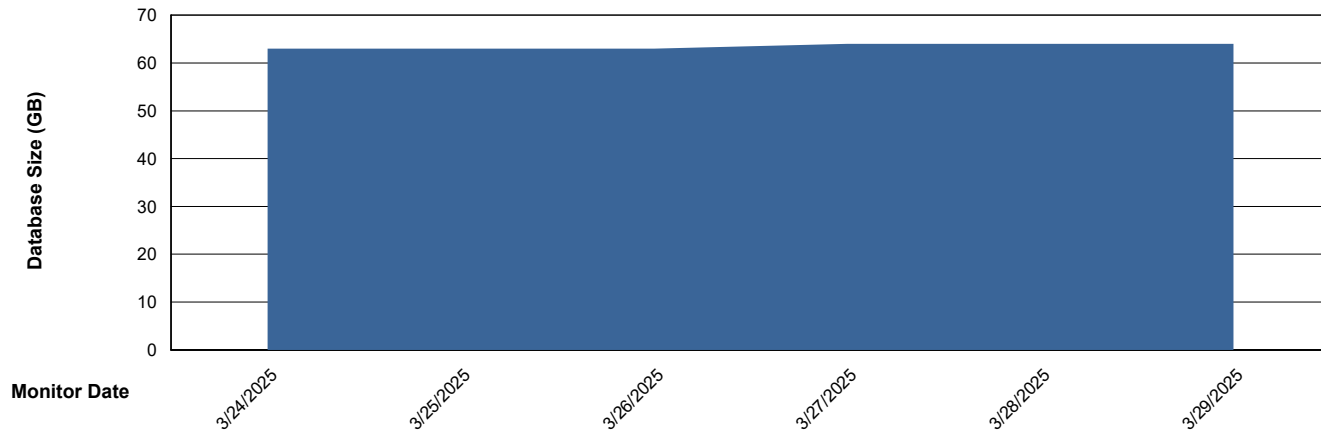

# Weekly SLA Customer Report

Customer DFD\_Production  
Database ID 39

DATABASE SIZE DFD\_DK-DC-SR-ABSDB\_ABS1

### Database growth over last month

DATABASE SIZE DFD\_PRD\_DK-DC-SR-ABSBI\_ABS1

### Database growth over last month