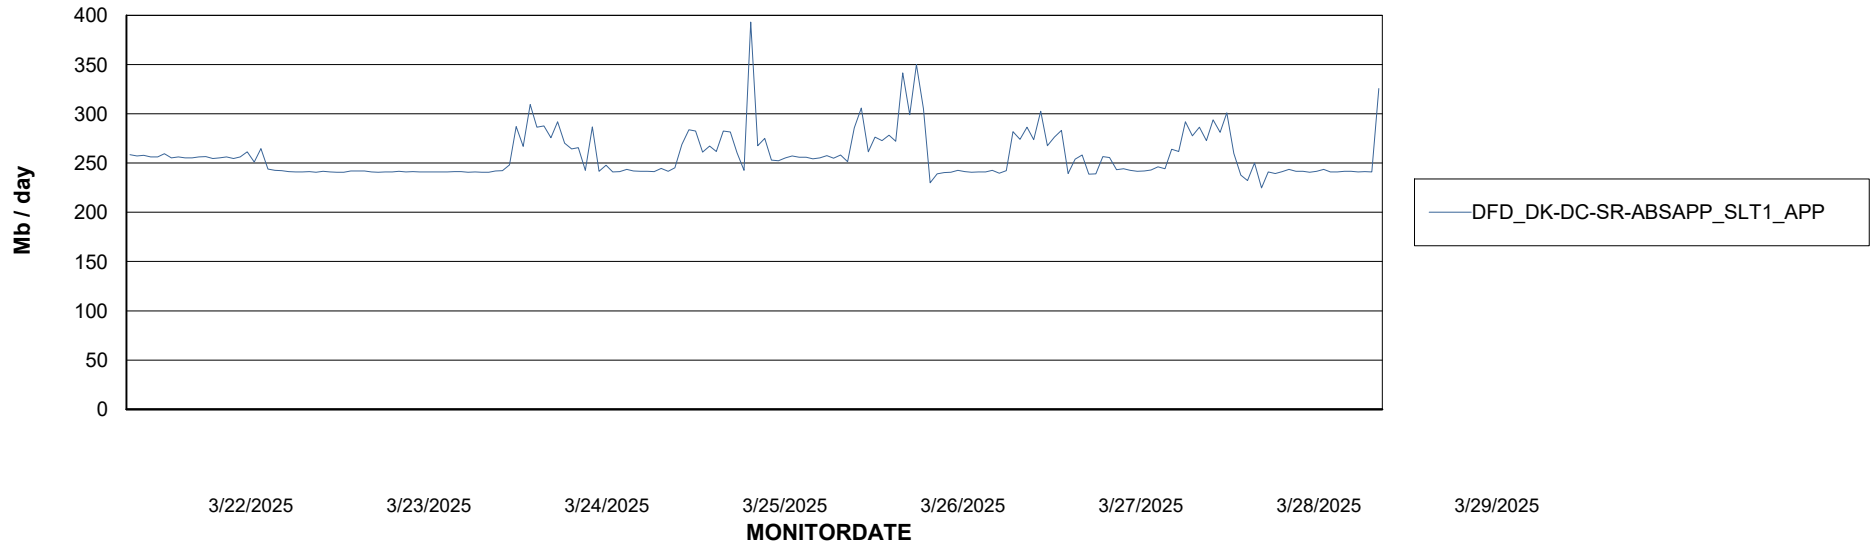

ABSSolute Application Server Services

Avg memory used per ABS Server Service