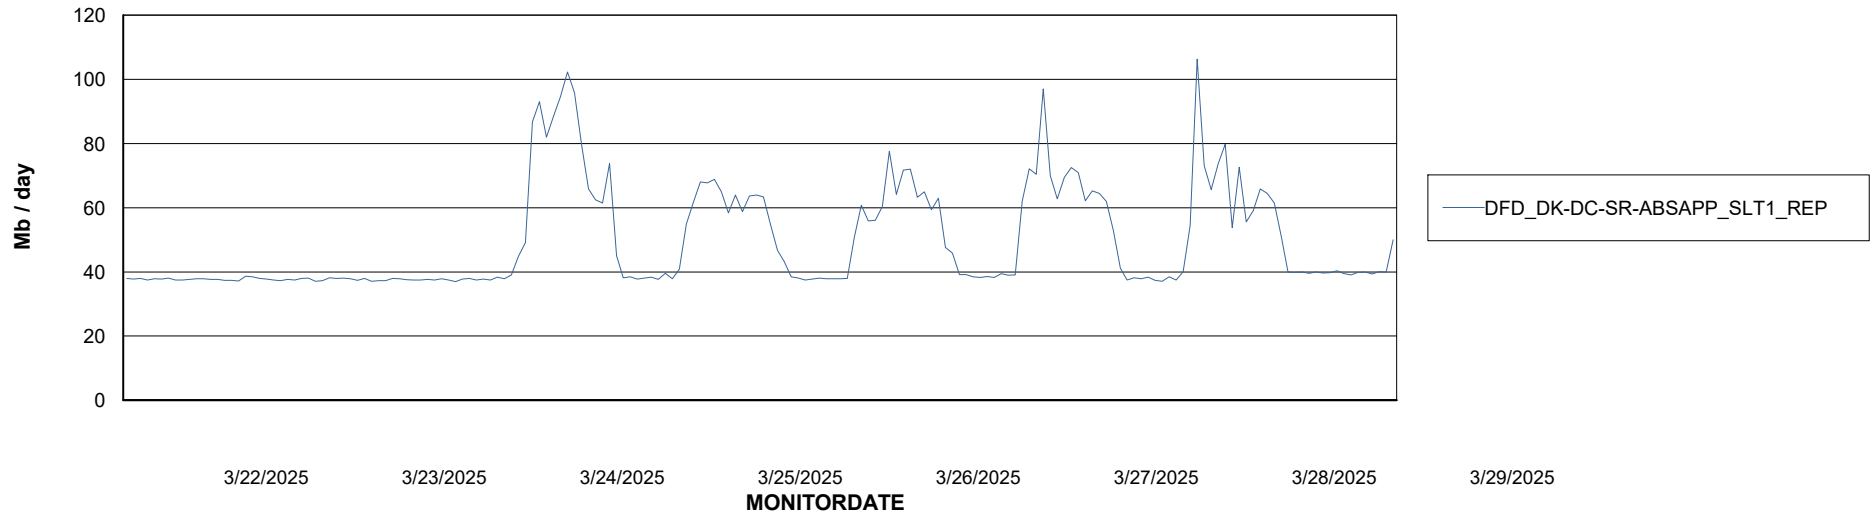

ABSSolute Application ReportServer Services

Avg memory used per ReportServer Service