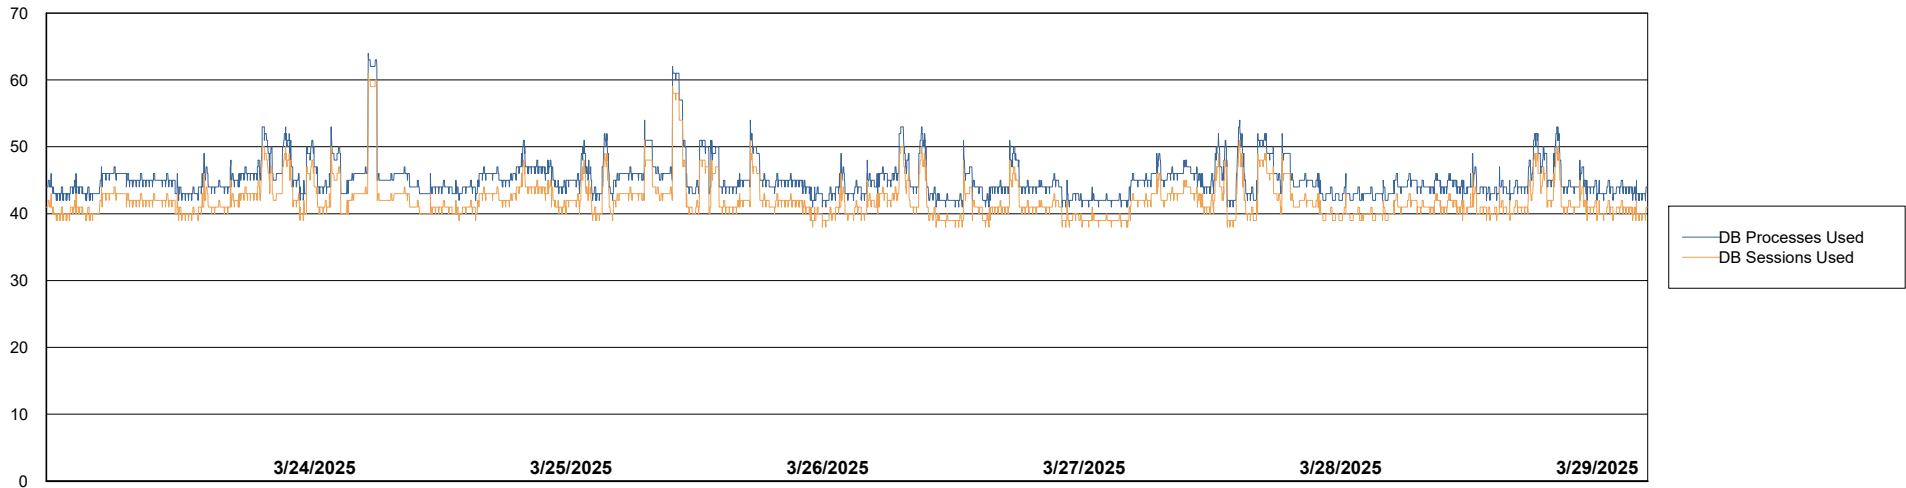

Database Performance DFD_PRD_S-S-ABSBI-V_ABS1

DB Processes Max 500