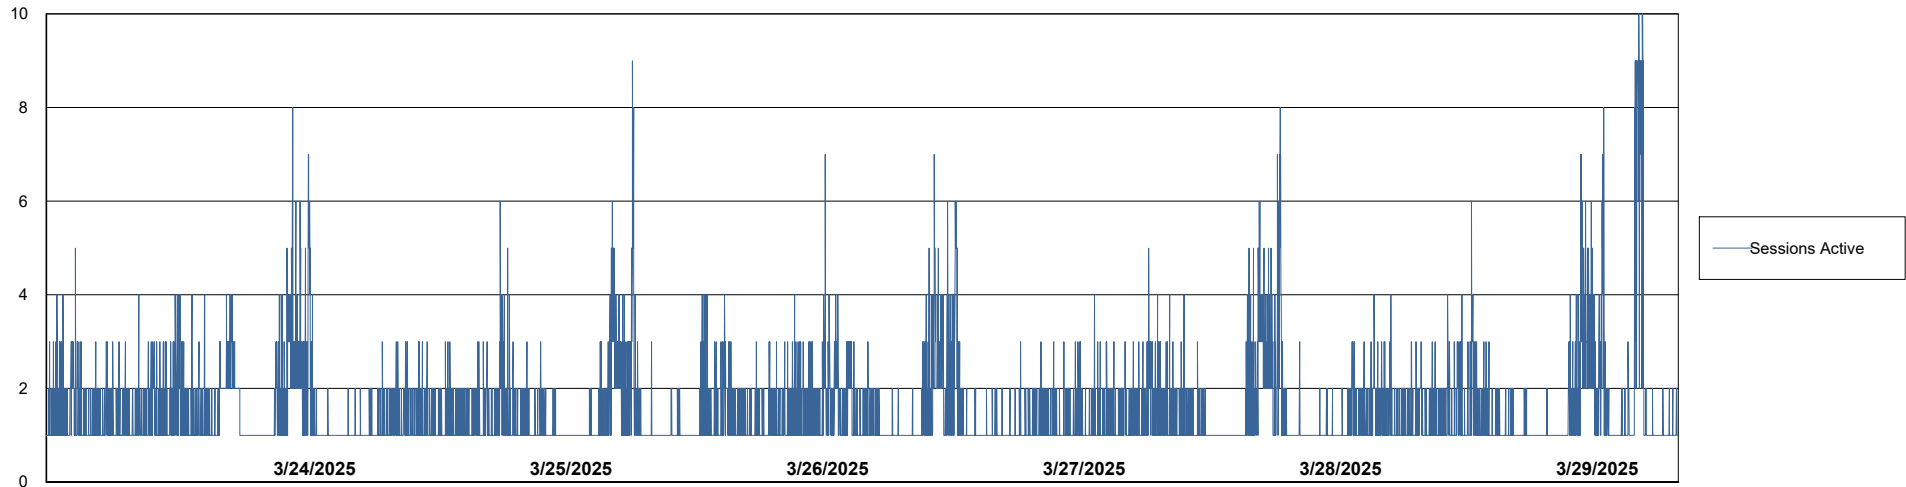

Database Performance CUS_PRD_ABSDB1_ABS1