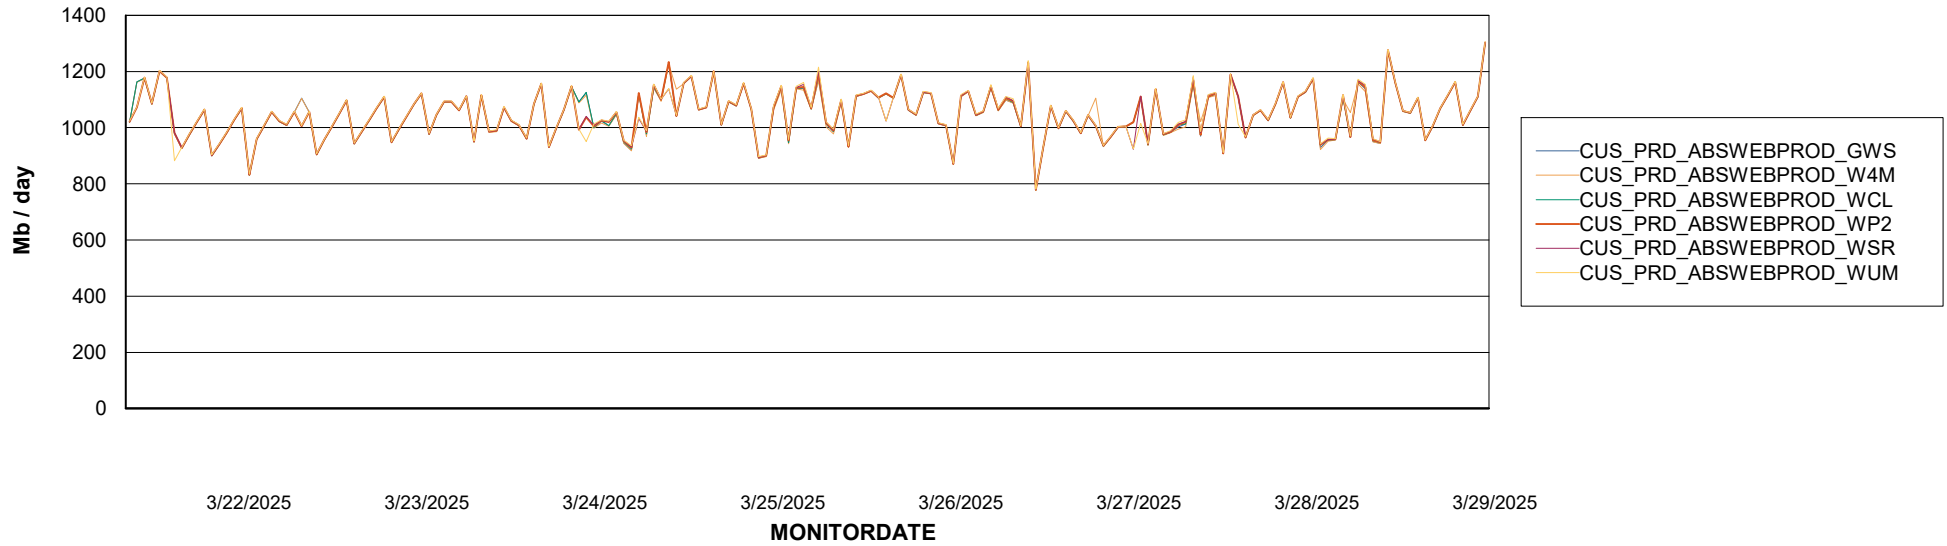

Avg memory used per ReportServer Service

Weekly SLA Customer Report

Customer CUS_Production (24/7)
Database ID 131

ABSSolute Web Component Services

Avg memory used per ABS Web component

Weekly SLA Customer Report