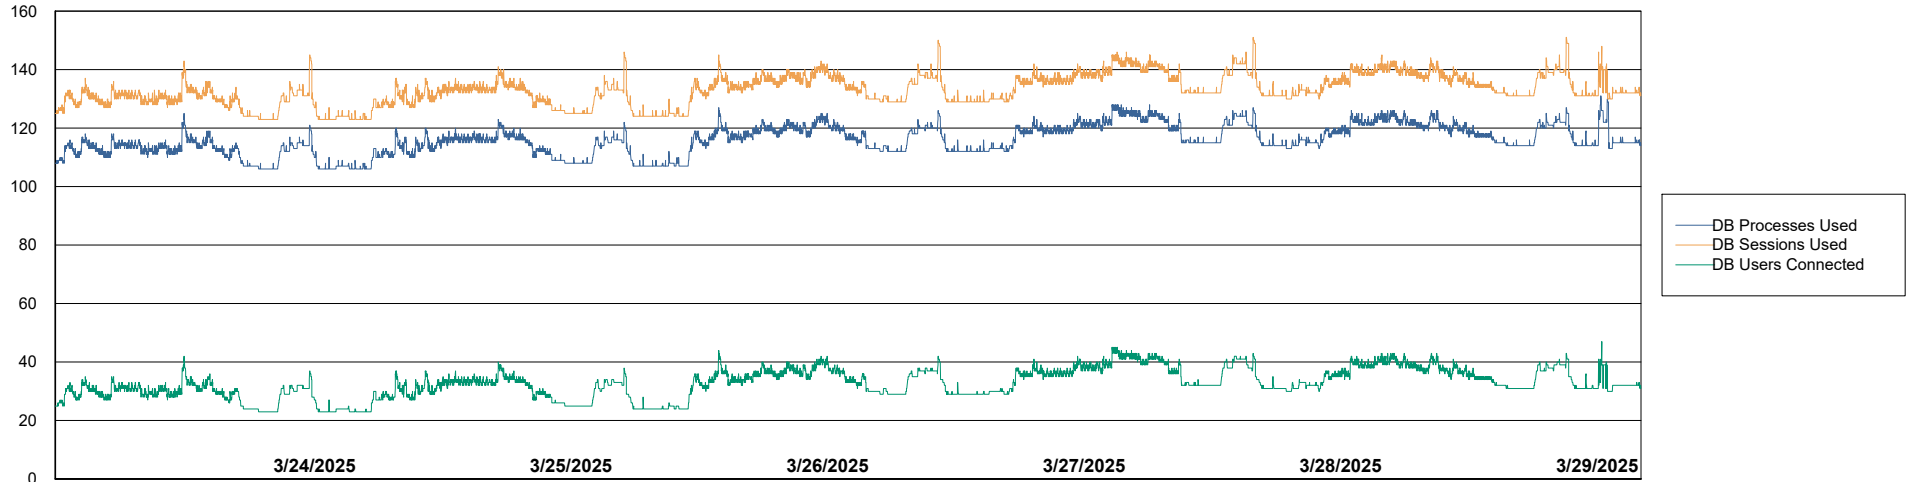

Weekly SLA Customer Report

Customer CUS_Production (24/7)
Database ID 131

Database Performance CUS_PRD_ABSDB1_ABS1

Weekly SLA Customer Report

Customer CUS_Production (24/7)
Database ID 131

Database Performance CUS_PRD_ABSDB2_HSBABS1