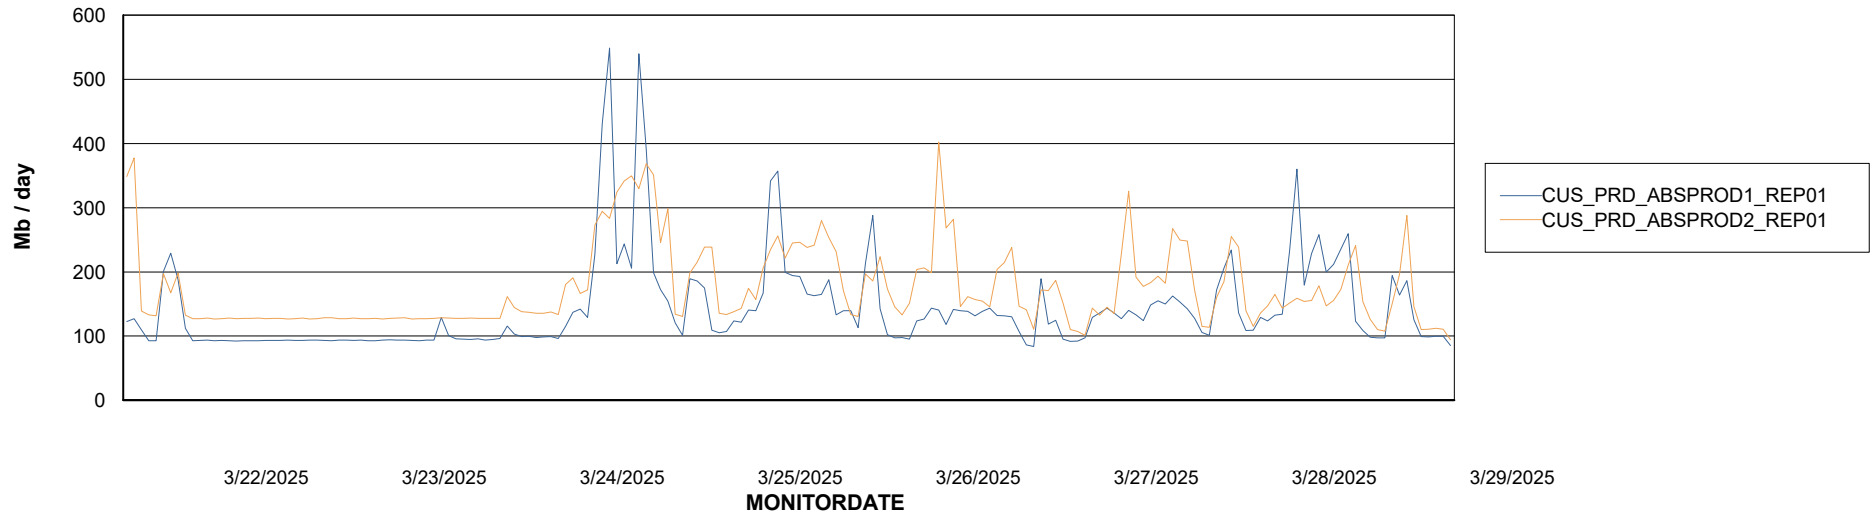

ABSSolute Application ReportServer Services

Avg memory used per ReportServer Service