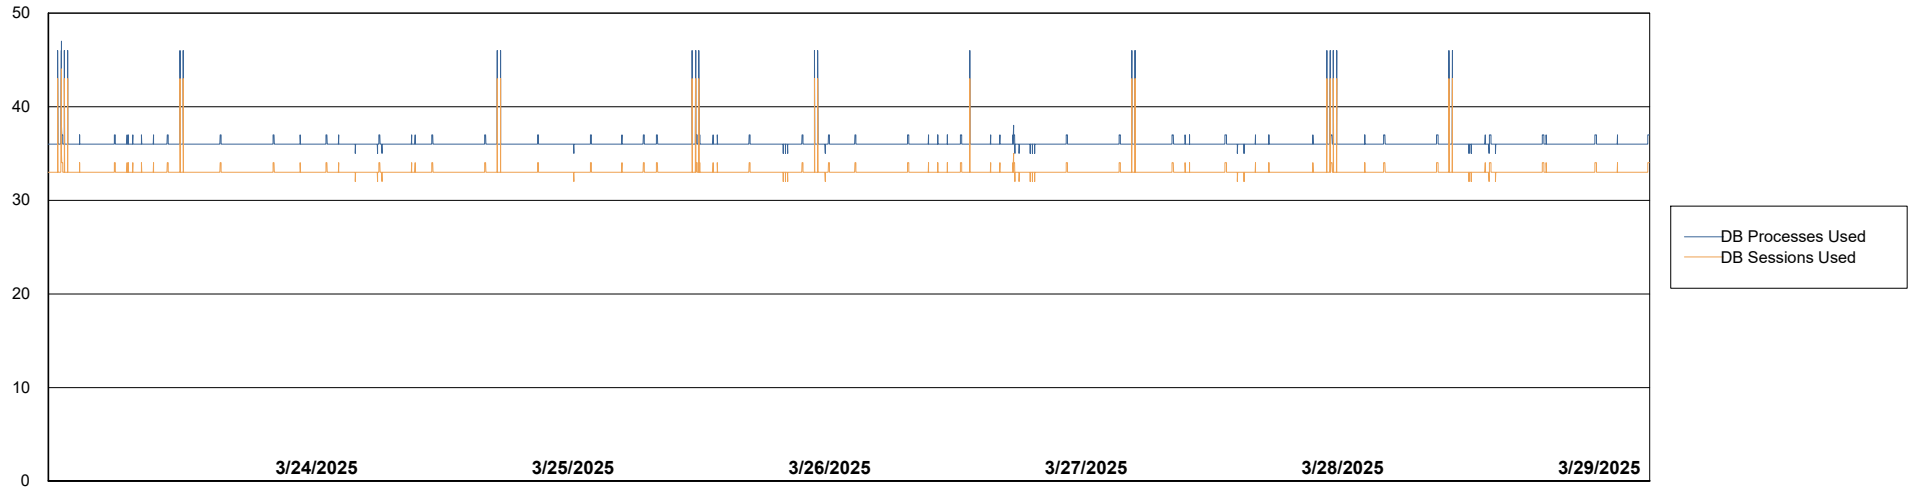

Database Performance CUS_PRD_ABSDB2_HSBABS1

DB Processes Max 1,000