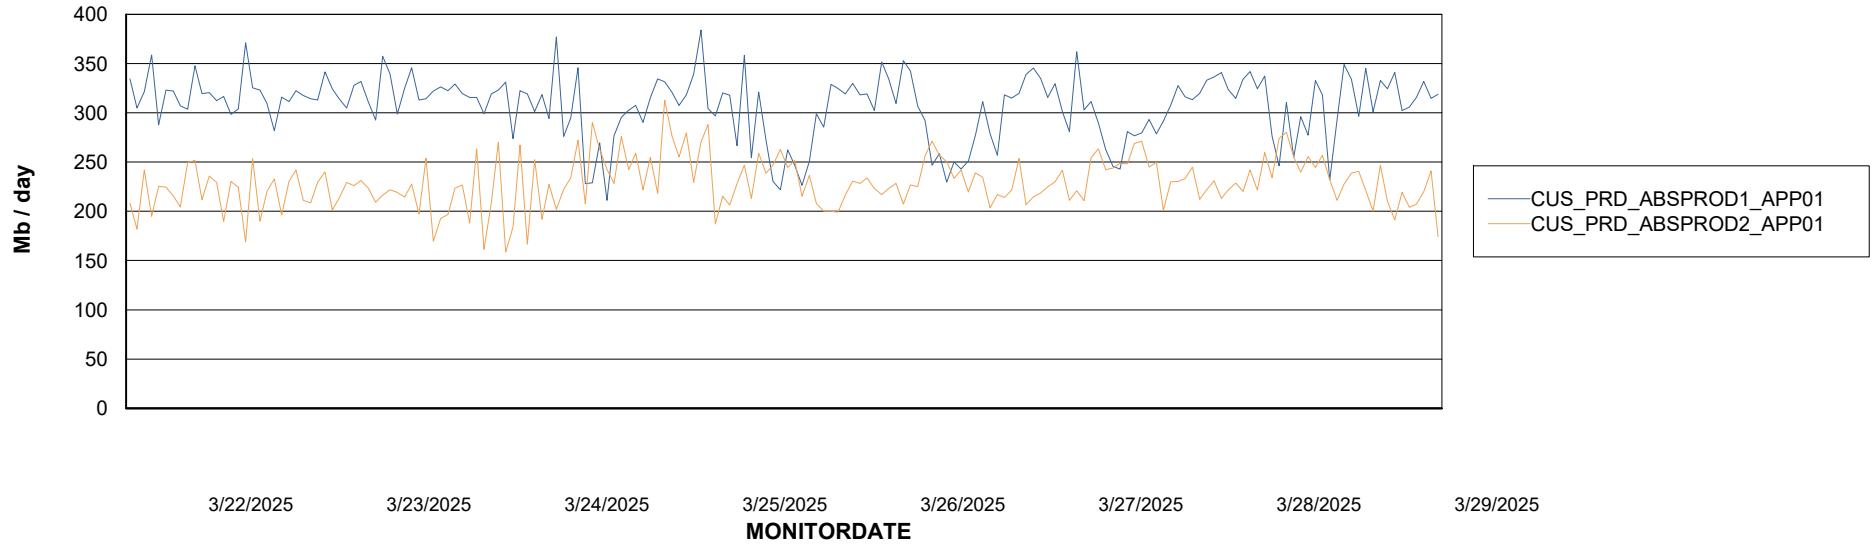

ABSSolute Application Server Services

Avg memory used per ABS Server Service