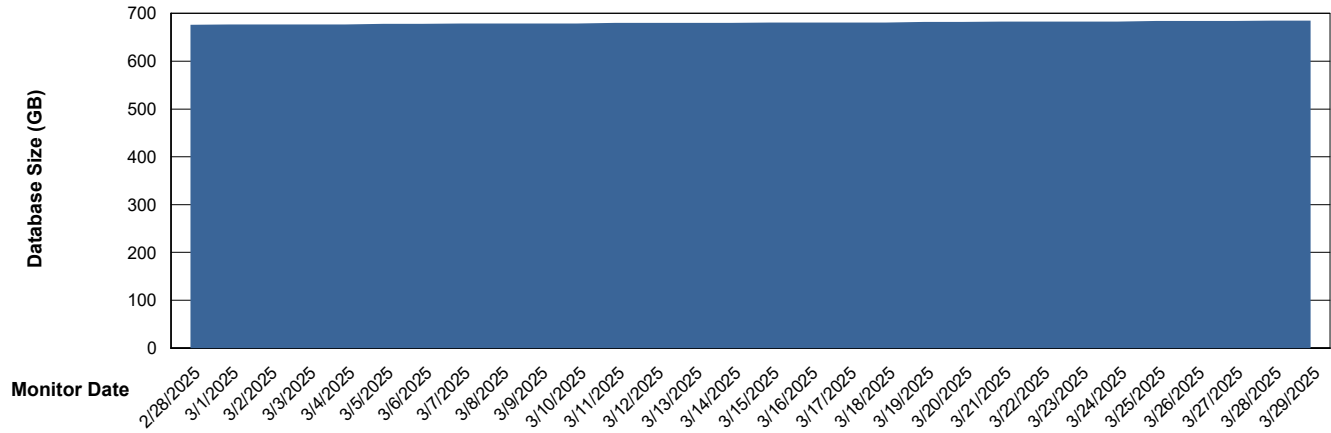

DB Processes Max 1,000

Weekly SLA Customer Report

Customer CUS_Production (24/7)
 Database ID 131

DATABASE SIZE CUS_PRD_ABSDB1_ABS1

Database growth over last month

Database Tablespace CUS_PRD_ABSDB1_ABS1

Date	Tablespace Name	Filesize (Gb)	Usedsize (Gb)	Percentage free
3/29/2025	ABSDATA	303	251	17
	INDX	513	418	19
3/28/2025	ABSDATA	303	251	17
	INDX	513	418	19
3/27/2025	ABSDATA	303	251	17
	INDX	513	417	19
3/26/2025	ABSDATA	303	251	17
	INDX	513	417	19
3/25/2025	ABSDATA	303	251	17
	INDX	513	417	19
3/24/2025	ABSDATA	303	251	17
	INDX	513	417	19
3/23/2025	ABSDATA	303	251	17
	INDX	513	416	19

Weekly SLA Customer Report

Customer CUS_Production (24/7)
Database ID 131

Standby Database Health CUS_Production (24/7)

Recovery lag for last 7 days

Weekly SLA Customer Report

Customer CUS_Production (24/7)
Database ID 131