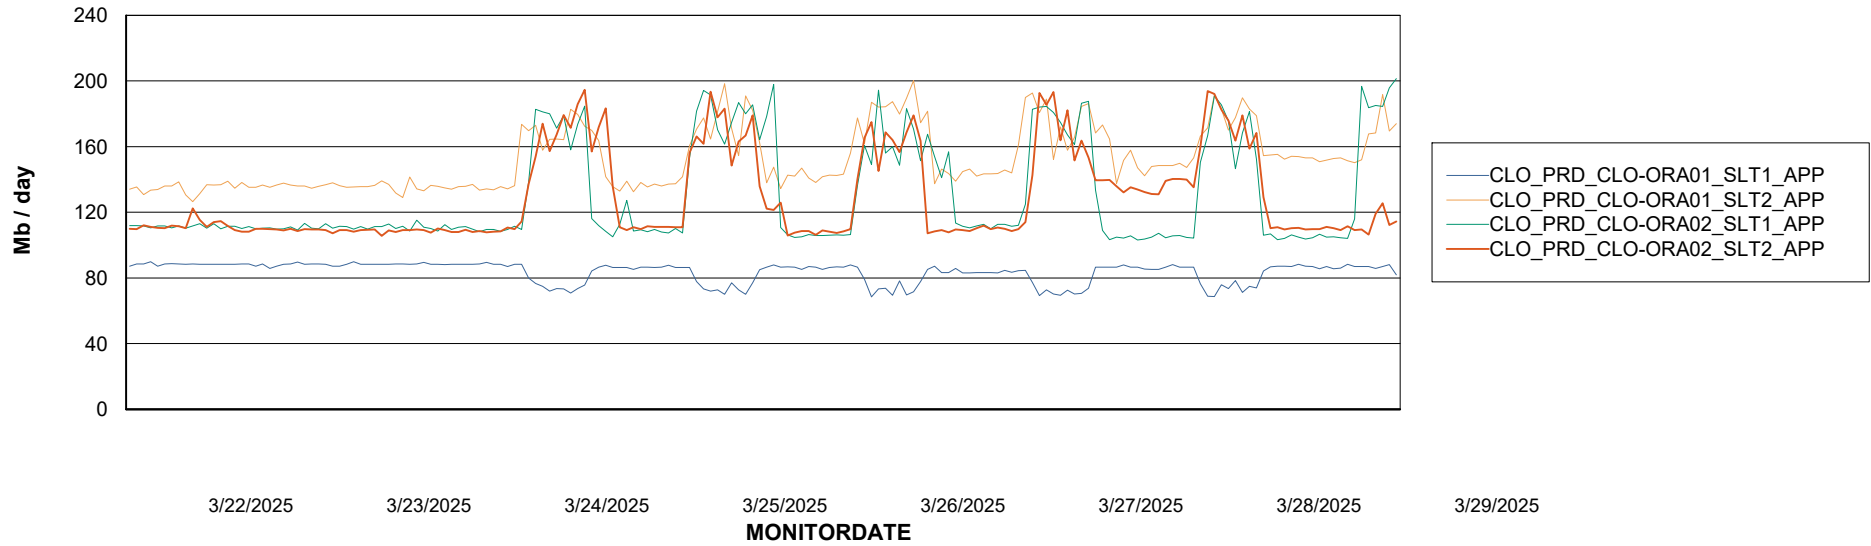

ABSSolute Application Server Services

Avg memory used per ABS Server Service