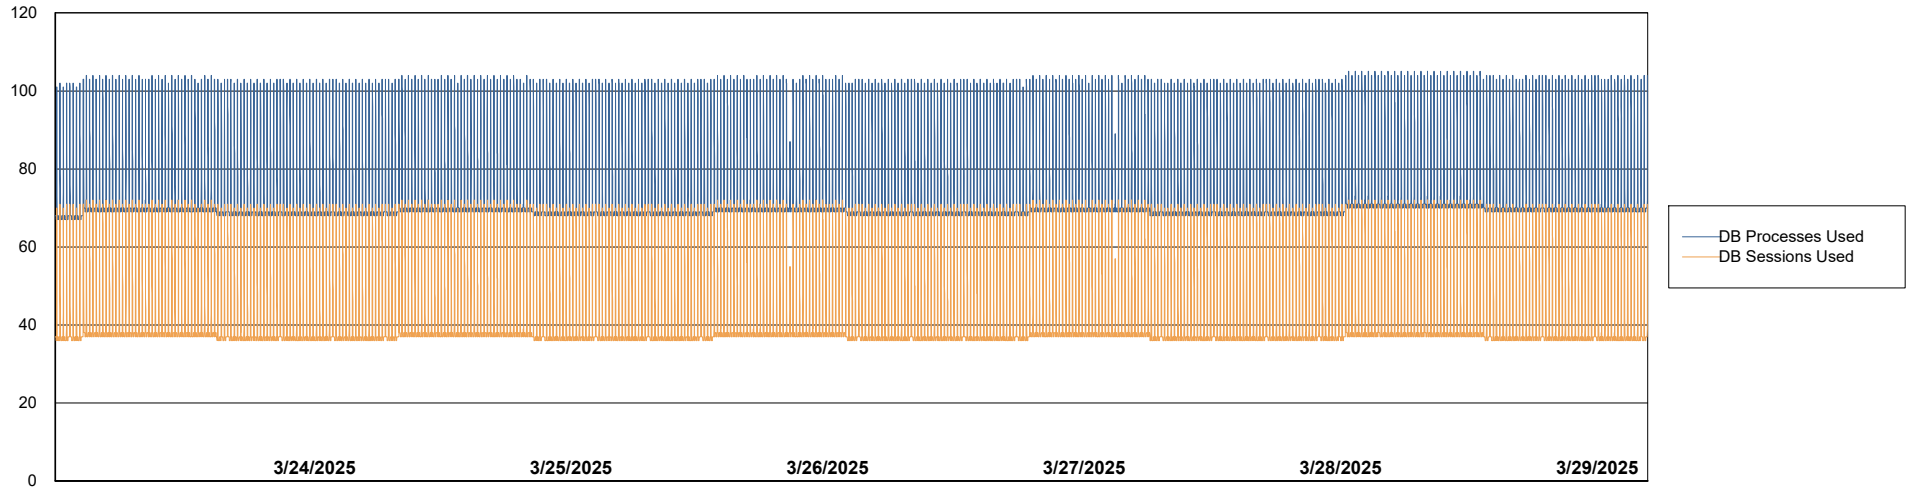

Database Performance CLO_PRD_CLO-ORA02_HSBABS1

DB Processes Max 1,000