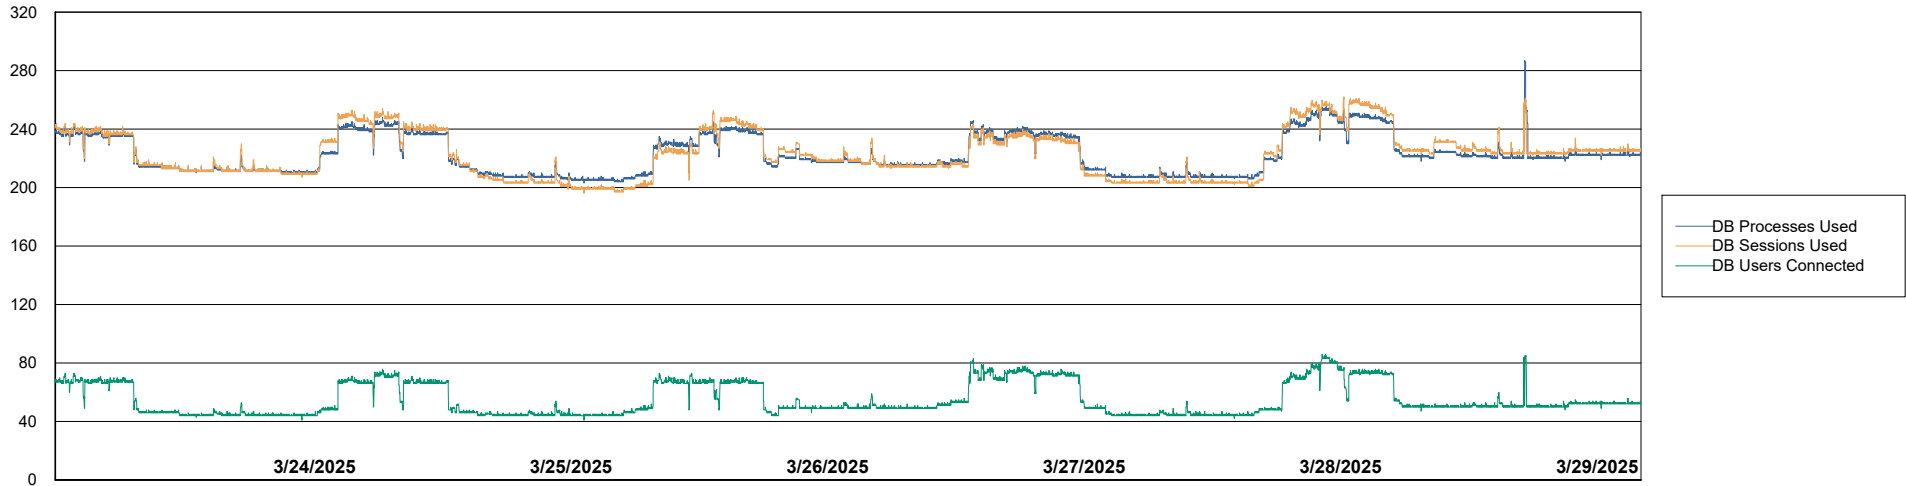

Database Performance CLO_PRD_CLO-ORA01_ABS1