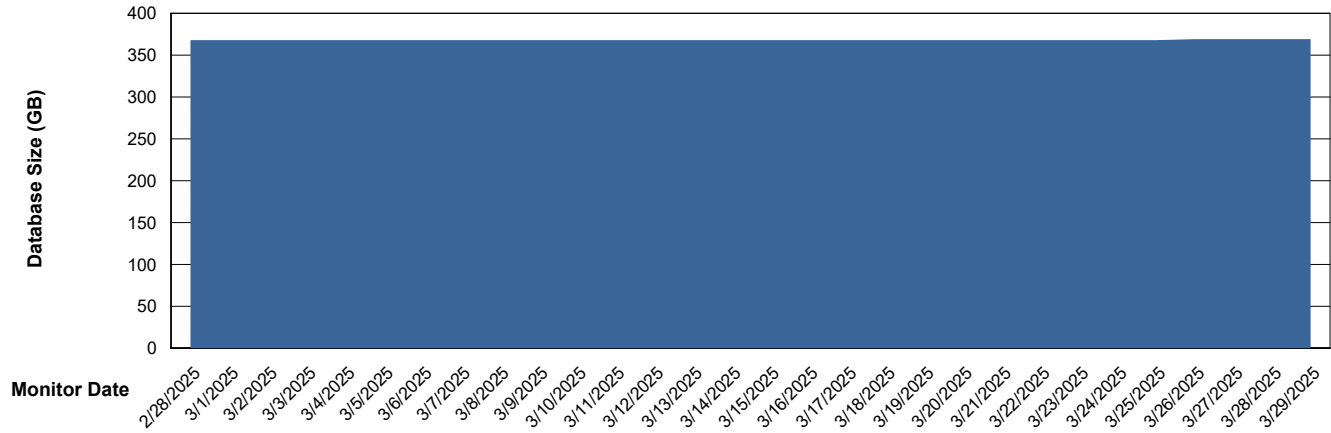

Database growth over last month

Database Tablespace CLO_PRD_CLO-ORA01_ABS1

Date	Tablespace Name	Filesize (Gb)	Usedsize (Gb)	Percentage free
3/29/2025	ABSDATA	117	95	19
	INDX	304	248	18
3/28/2025	ABSDATA	117	95	19
	INDX	304	248	18
3/27/2025	ABSDATA	117	95	19
	INDX	304	248	18
3/26/2025	ABSDATA	117	95	19
	INDX	304	248	18
3/25/2025	ABSDATA	117	95	19
	INDX	304	248	18
3/24/2025	ABSDATA	117	95	19
	INDX	304	248	18
3/23/2025	ABSDATA	117	95	19
	INDX	304	248	18