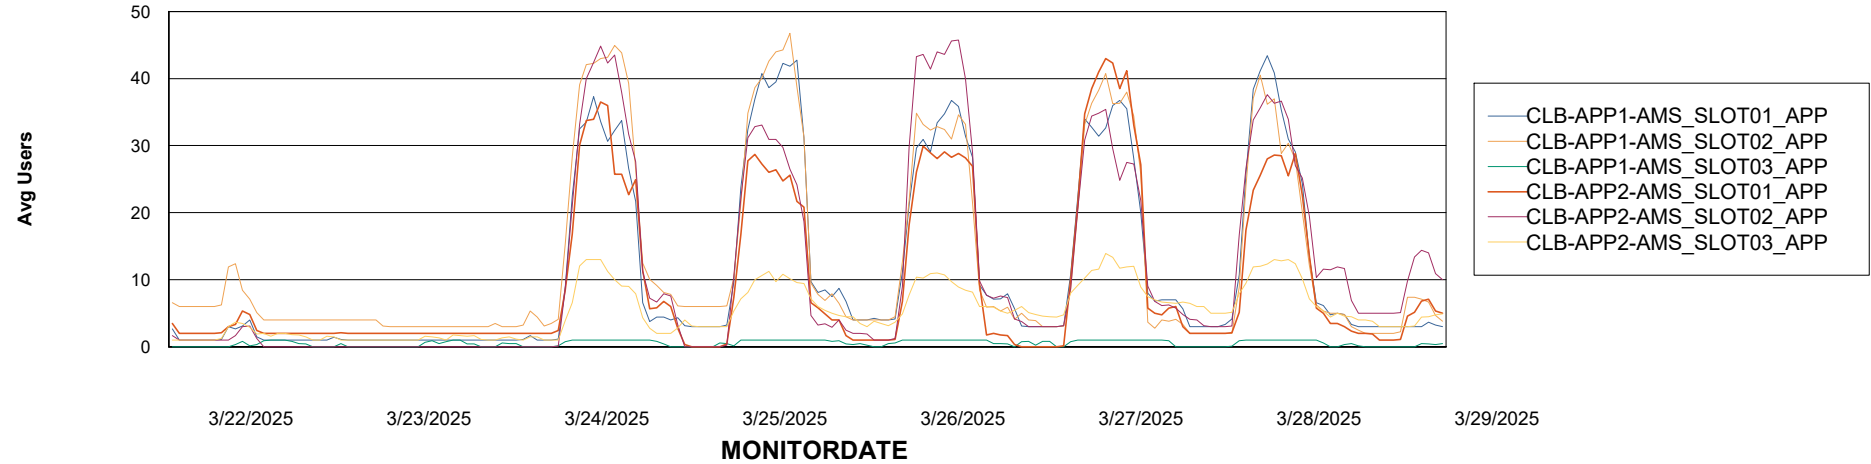

Avg users per day per ABS server