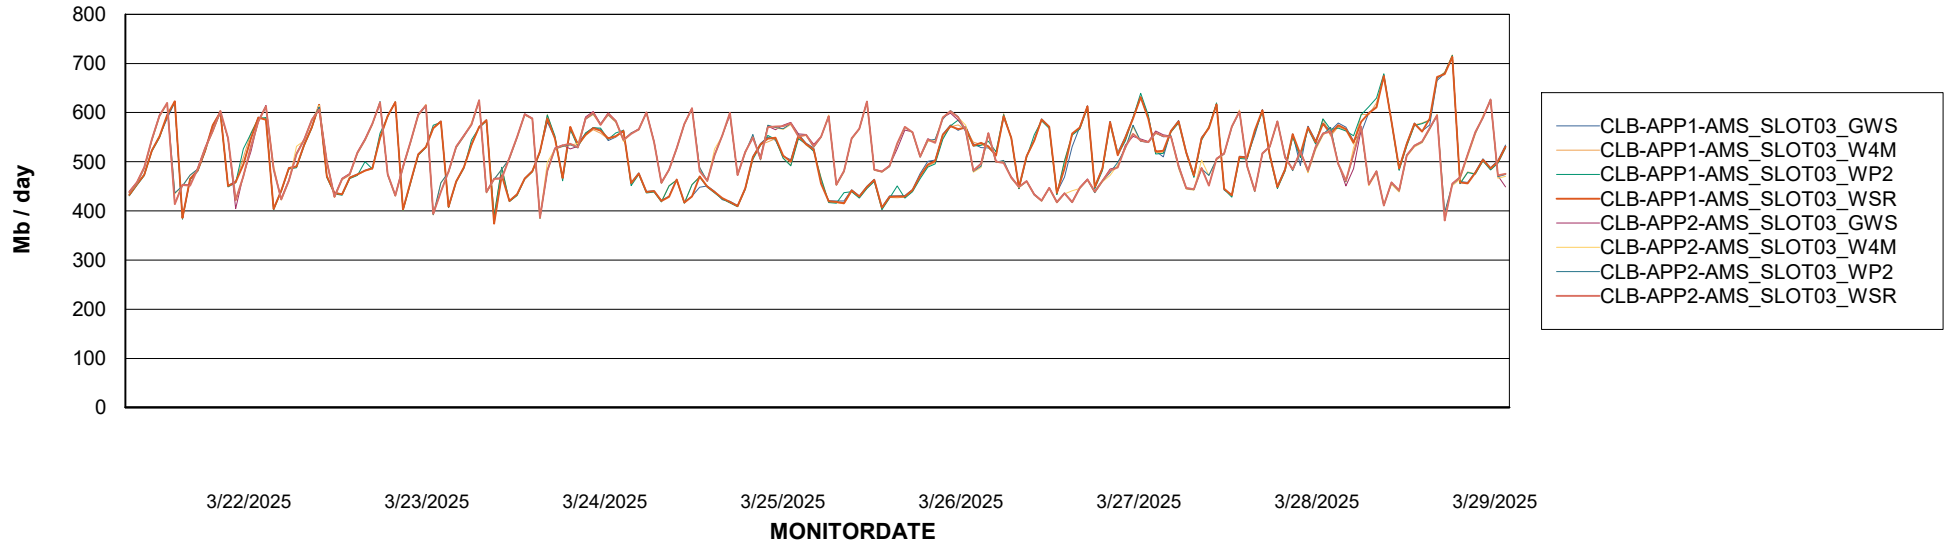

ABSSolute Web Component Services

Avg memory used per ABS Web component