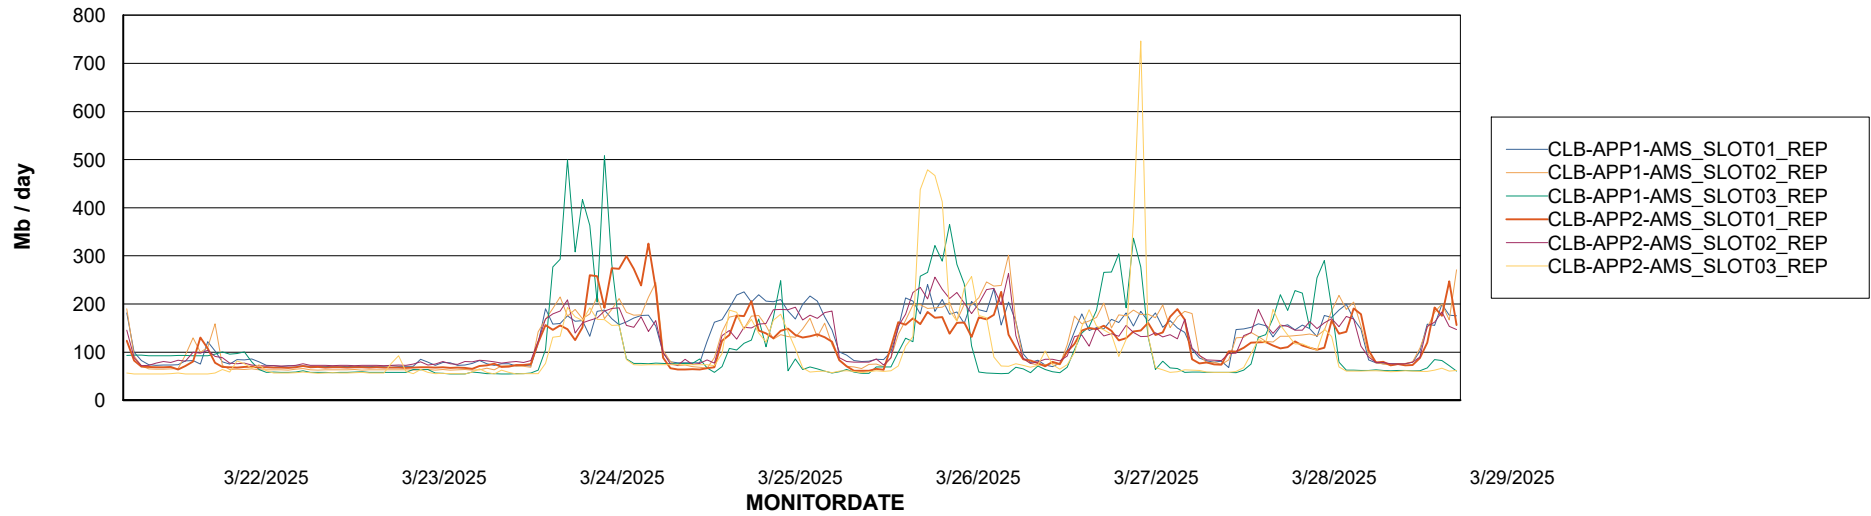

ABSSolute Application ReportServer Services

Avg memory used per ReportServer Service