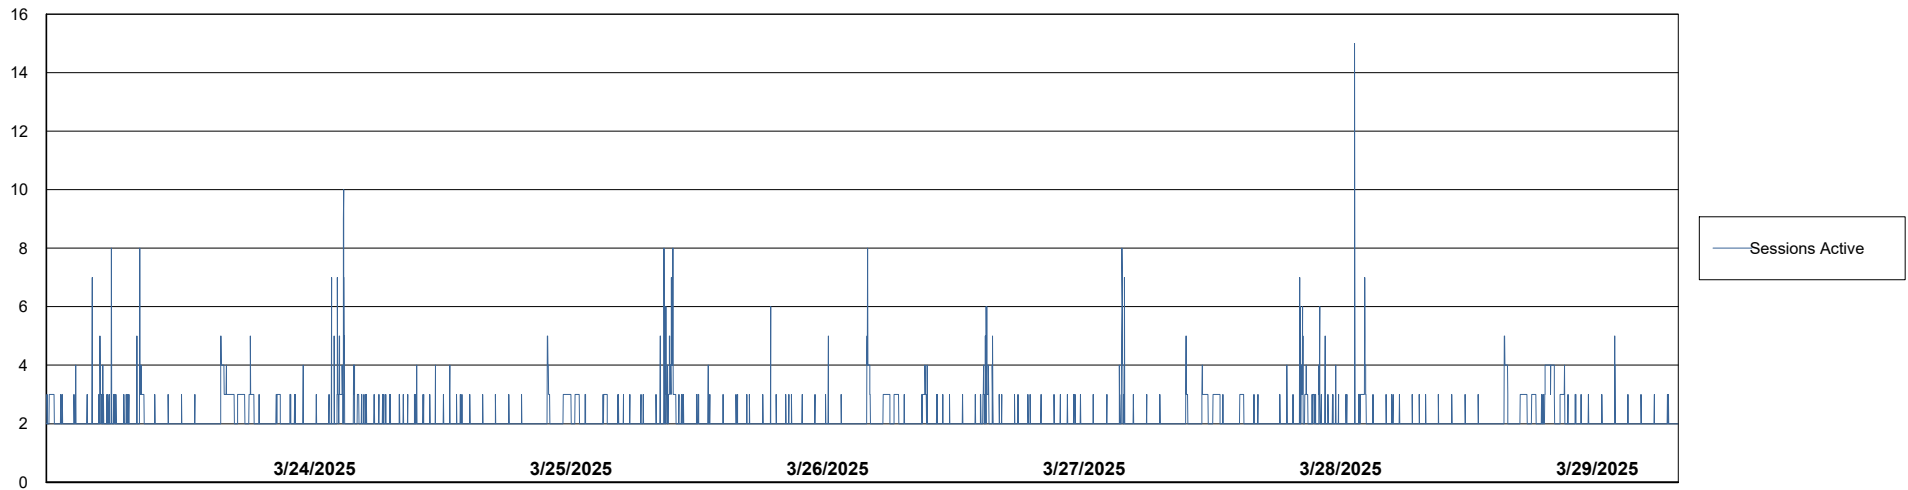

Database Performance   CLB-BI-AMS_ABS1_DB