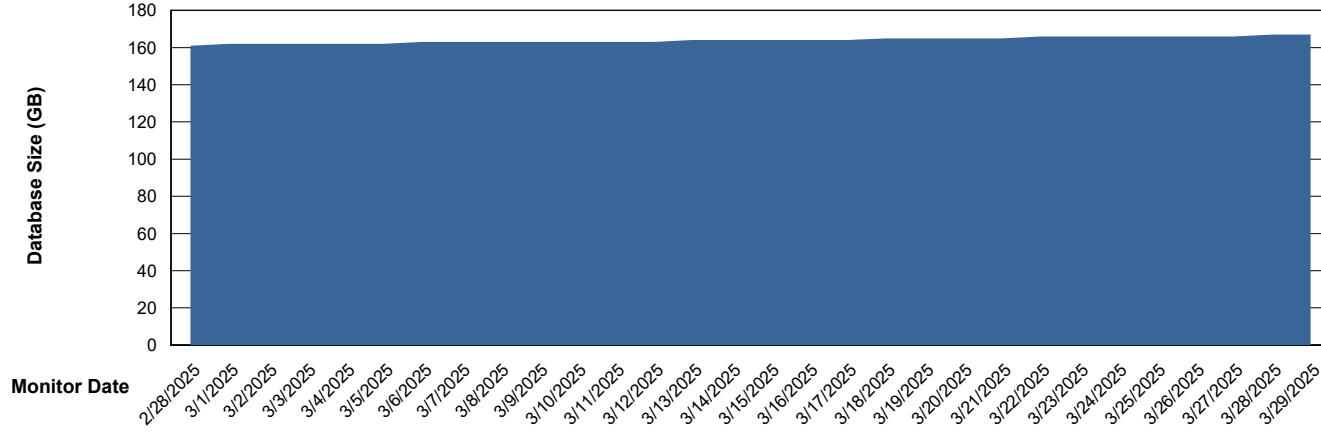

DATABASE SIZE   CLB-BI2-AMS_ABS1_DB_FL

Database growth over last month