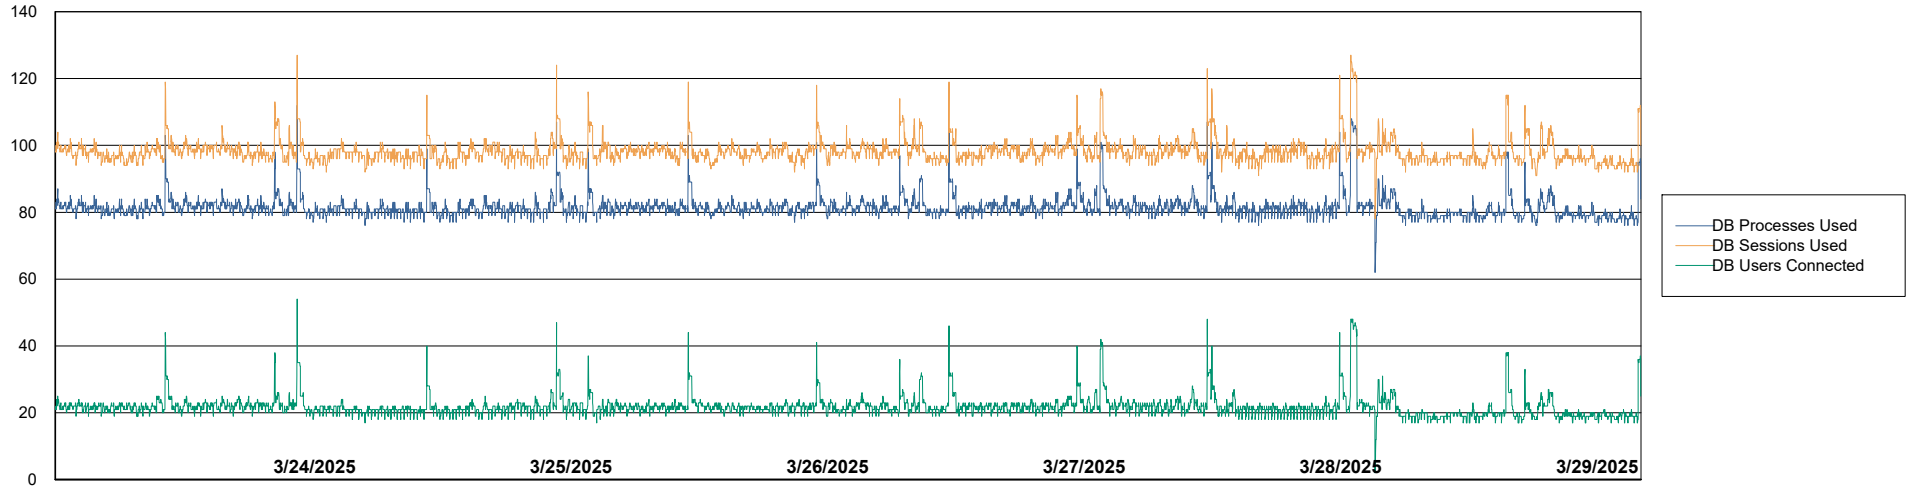

Database Performance   CLB-BI2-AMS_ABS1_DB_FL