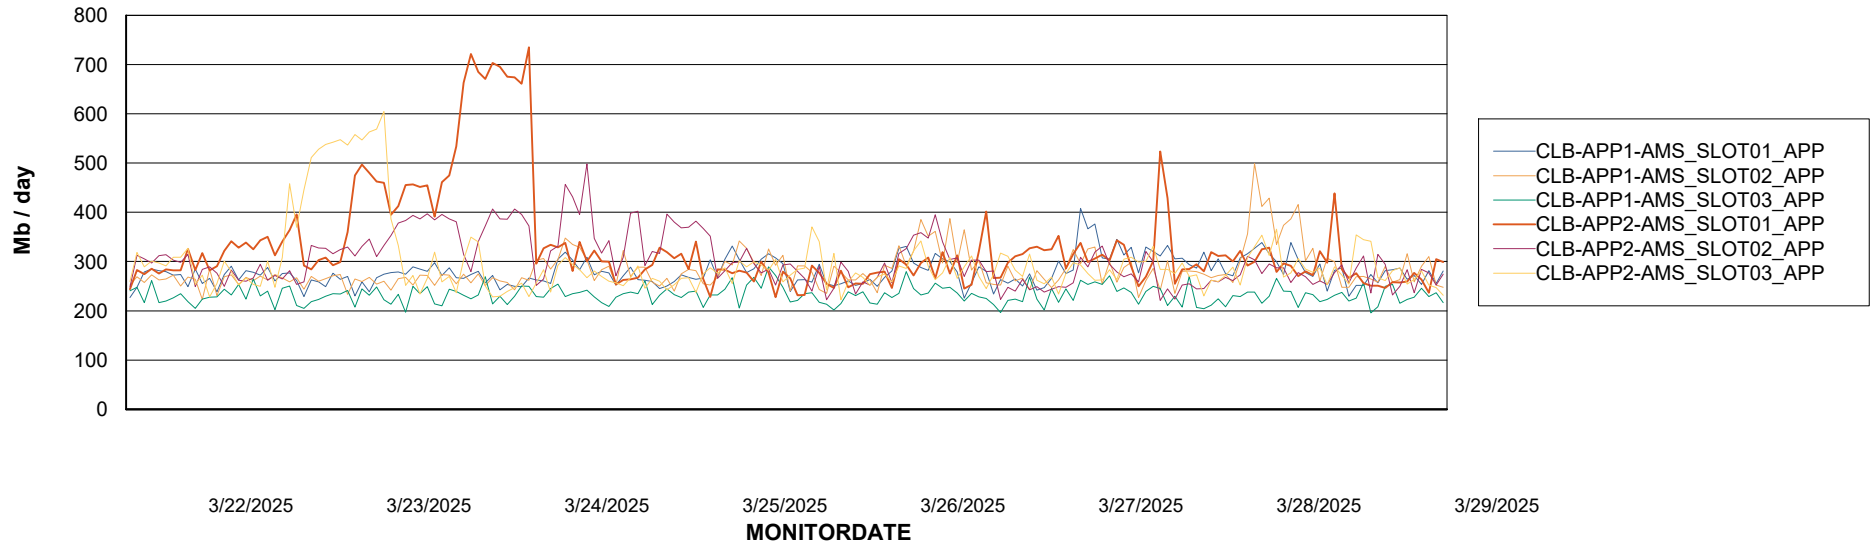

ABSSolute Application Server Services

Avg memory used per ABS Server Service