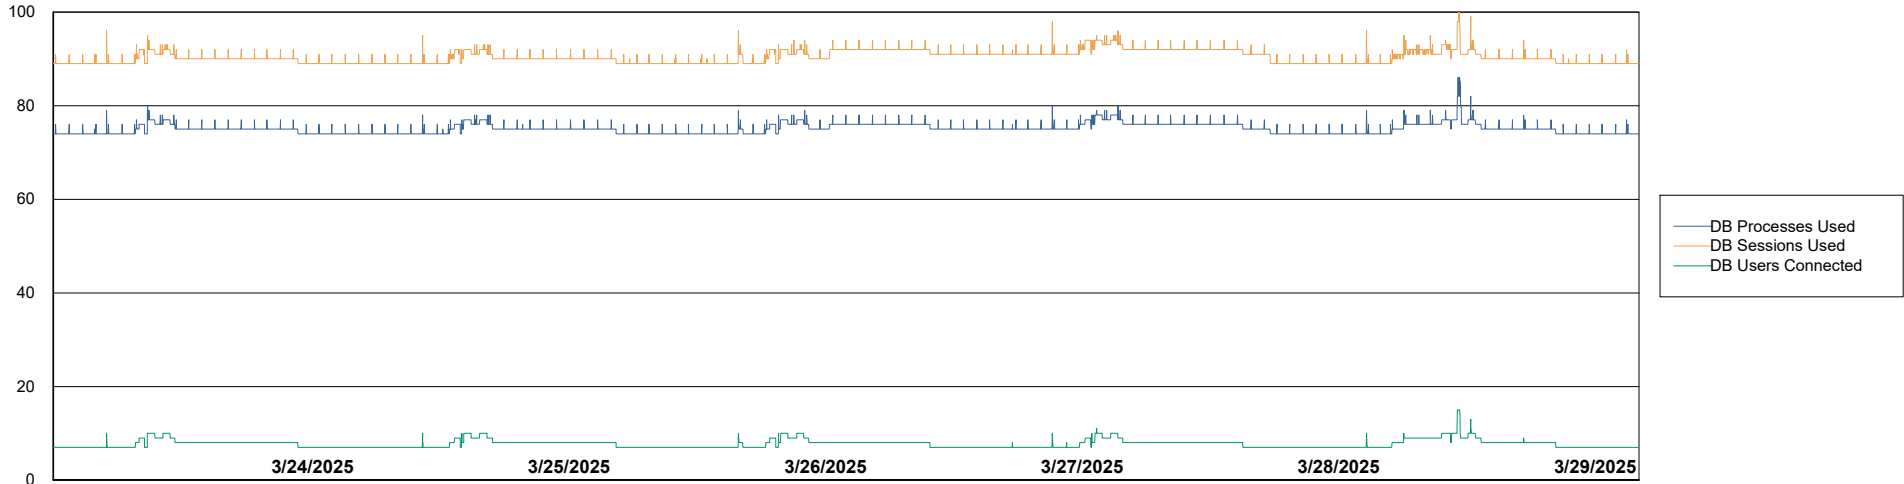

Database Performance AUJ_BI3_DB