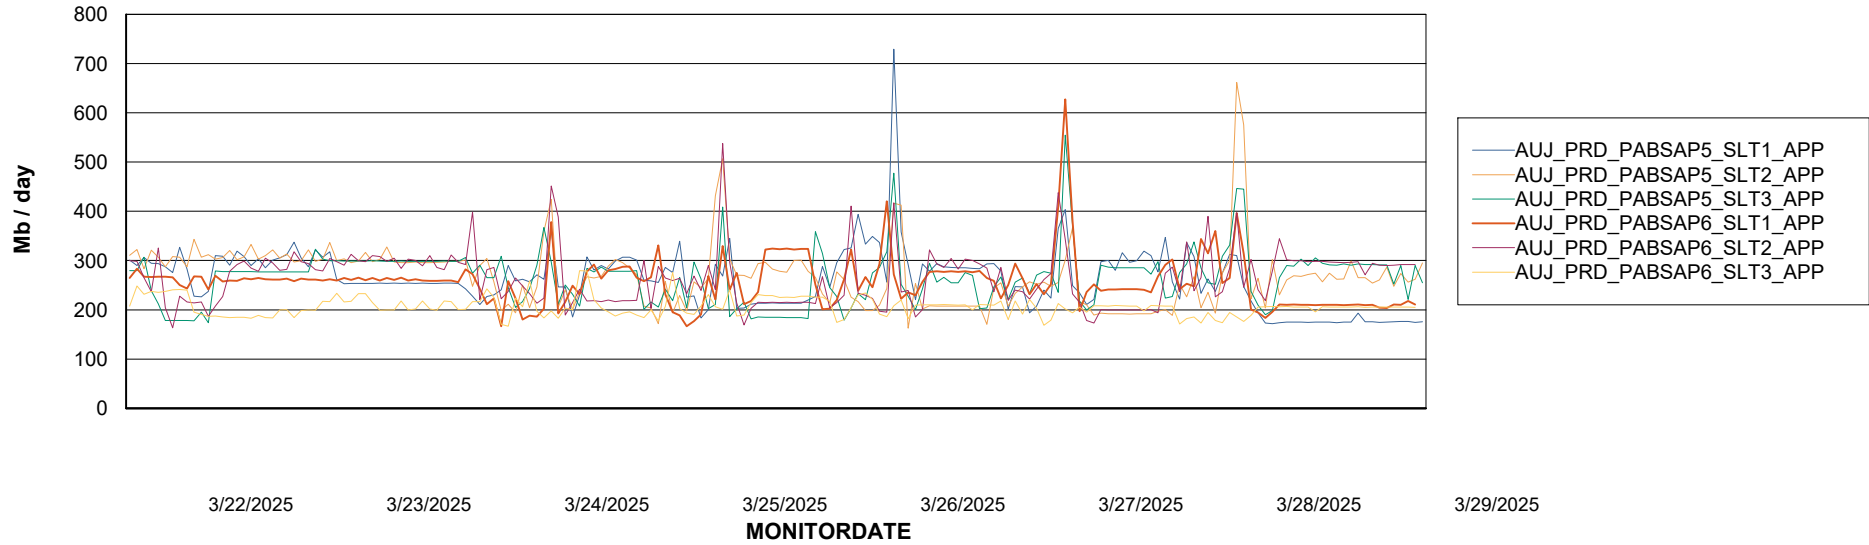

ABSSolute Application Server Services

Avg memory used per ABS Server Service