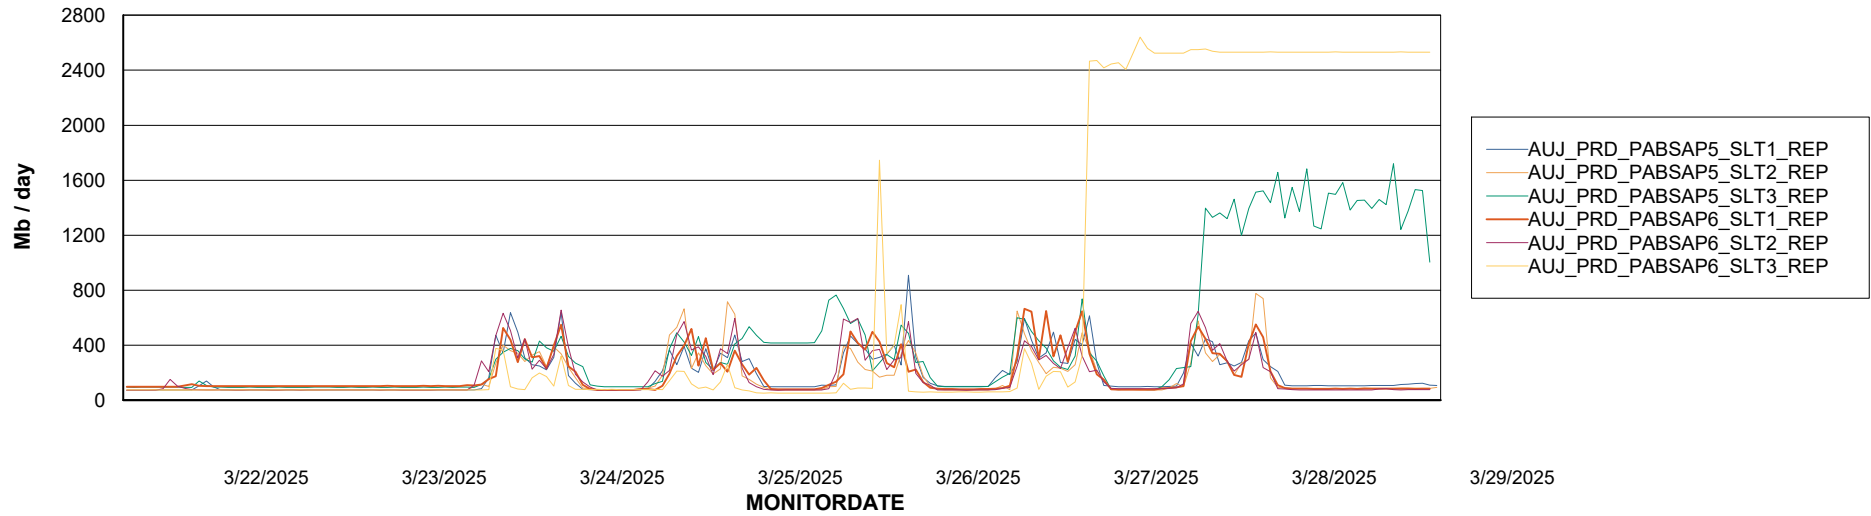

ABSSolute Application ReportServer Services

Avg memory used per ReportServer Service