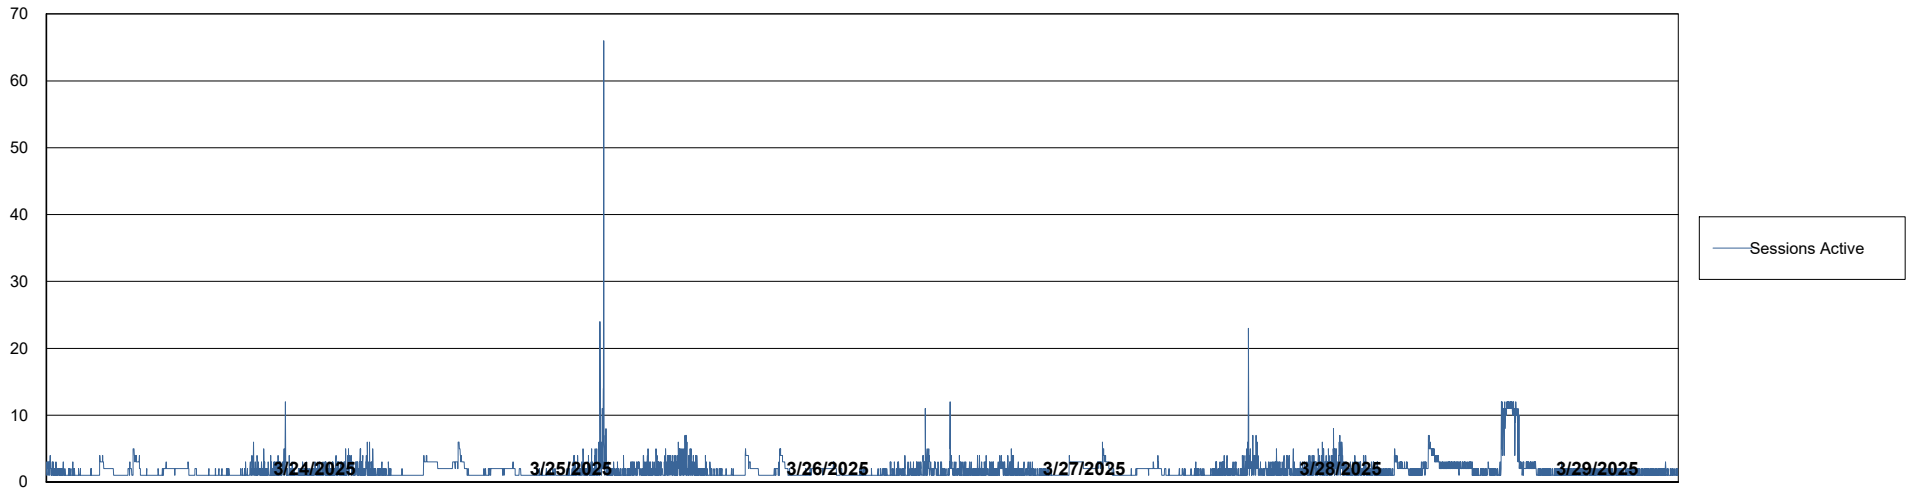

Database Performance AUJ_DB3_Primary