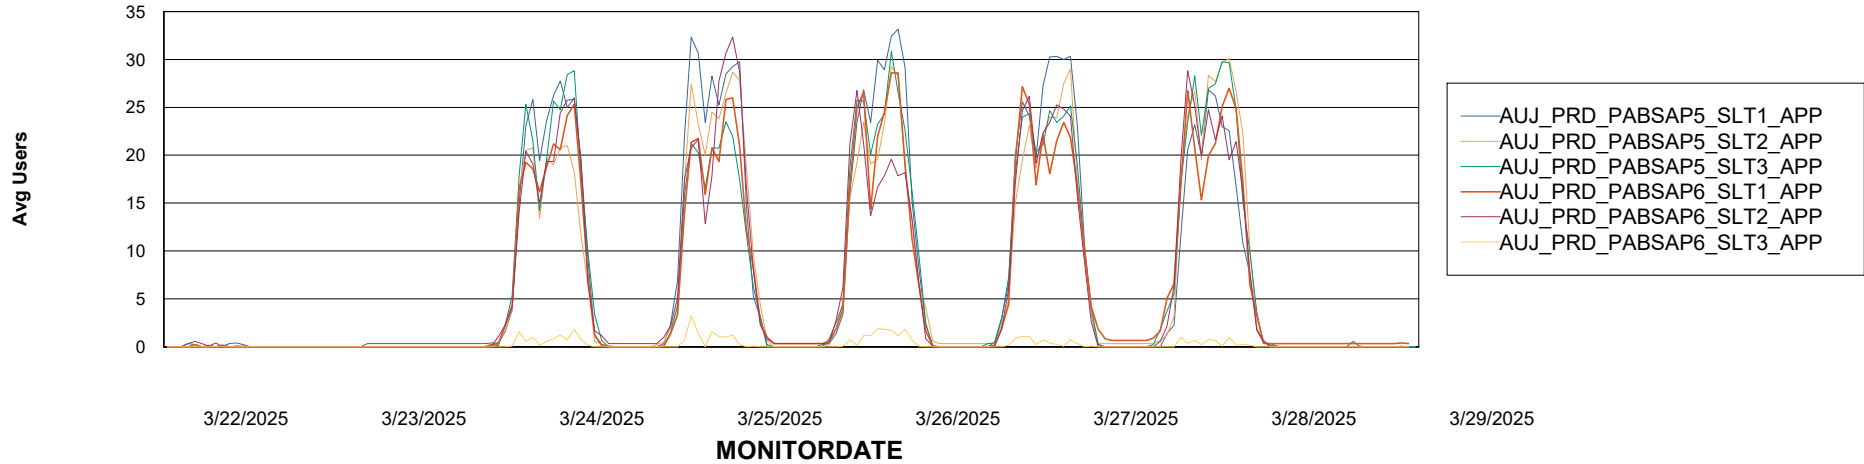

Avg users per day per ABS server