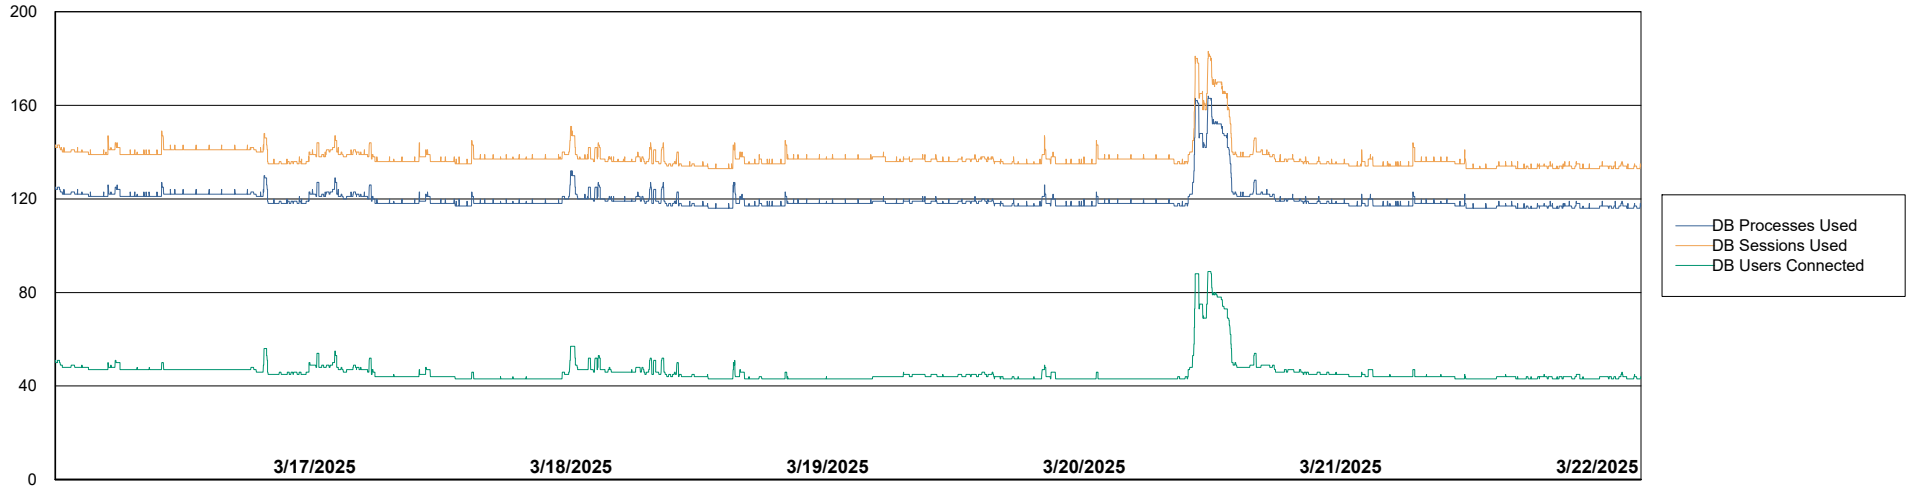

Harddisk Usage XMX_PROD_ABSWEB02

	Free disk space on / (%)	Total disk space on / (Gb)	Used disk space on / (Gb)	Free disk space on /abs (%)	Total disk space on /abs (Gb)	Used disk space on /abs (Gb)
3/22/2025	95	150	8	88	50	6
3/21/2025	95	150	8	88	50	6
3/20/2025	95	150	8	88	50	6
3/19/2025	95	150	8	88	50	6
3/18/2025	95	150	8	88	50	6
3/17/2025	95	150	8	88	50	6
3/16/2025	95	150	8	88	50	6

Weekly SLA Customer Report

Customer XMX Production (24/7)
Database ID 146

Database Performance XMX_PROD_ABSDB01_PRDB_ABS1

Weekly SLA Customer Report

Customer XMX Production (24/7)
Database ID 146

Database Performance XMX_PROD_ABSDB02_SBDB_HSBABS1