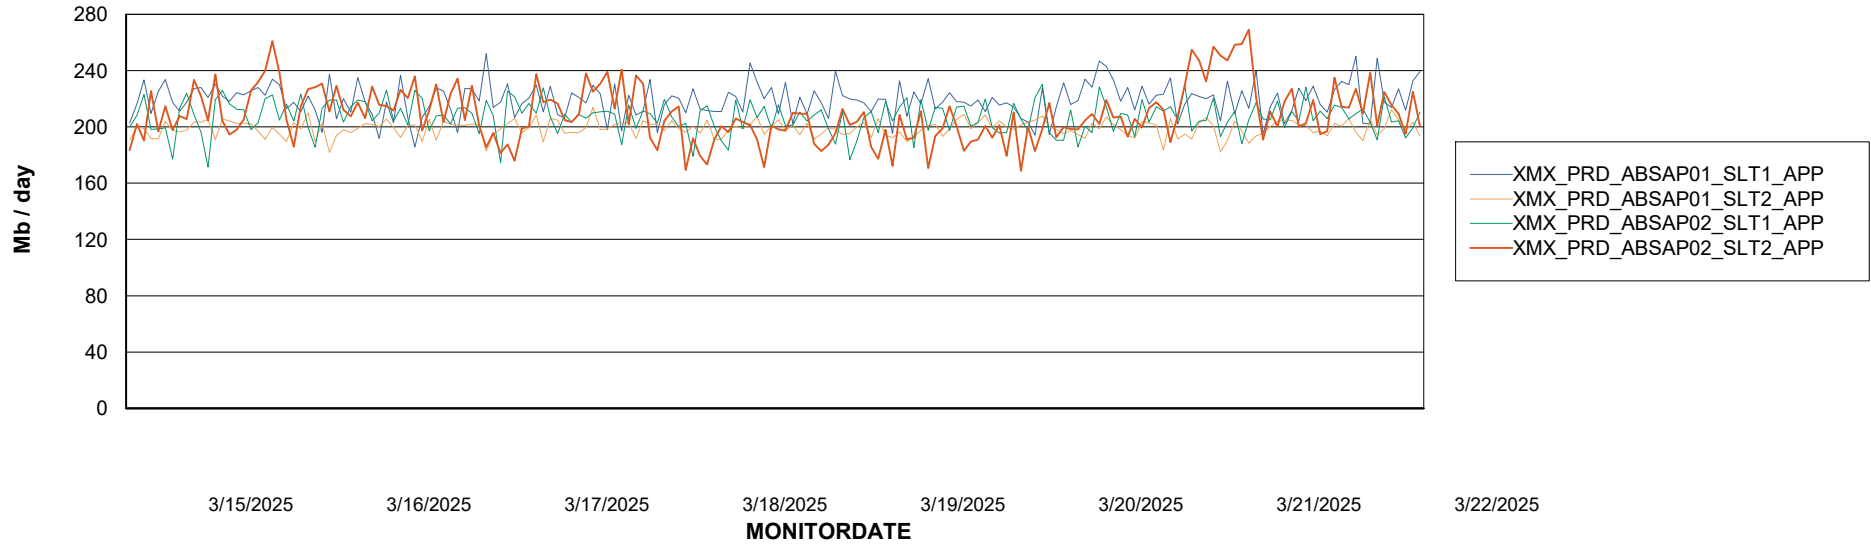

ABSSolute Application Server Services

Avg memory used per ABS Server Service