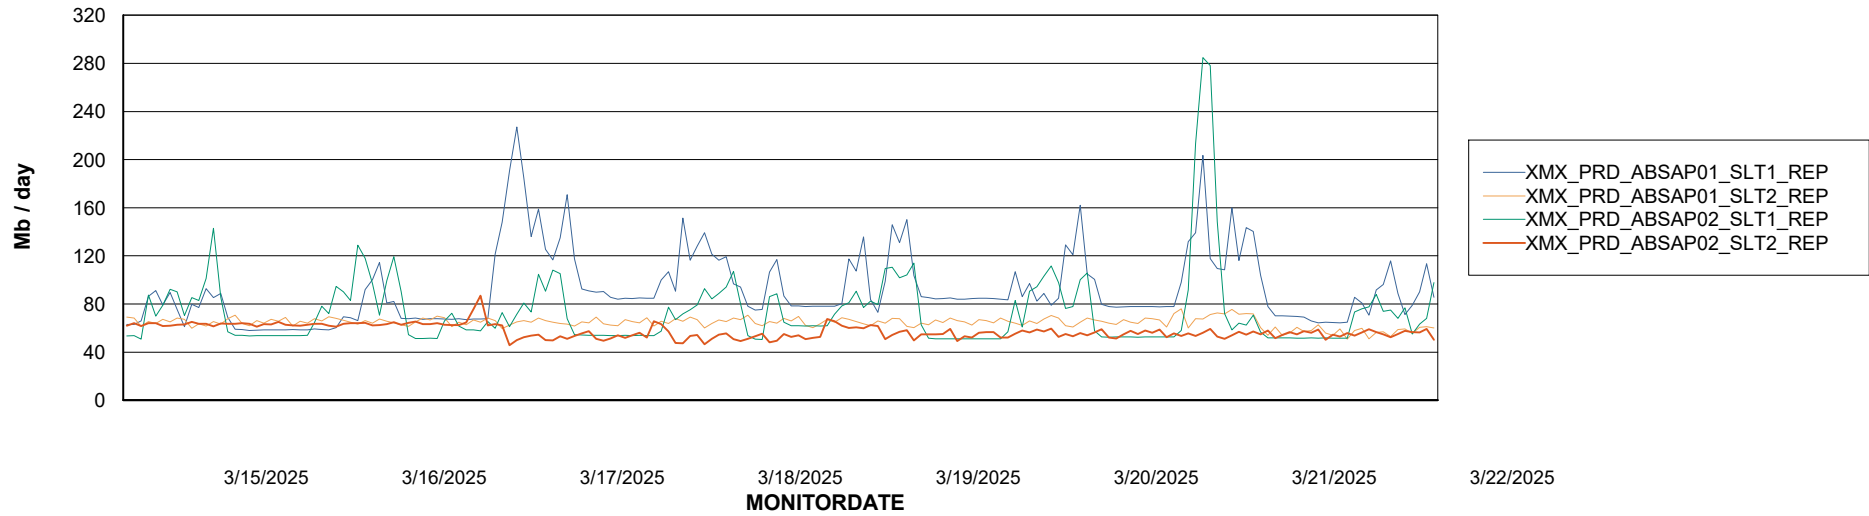

ABSSolute Application ReportServer Services

Avg memory used per ReportServer Service