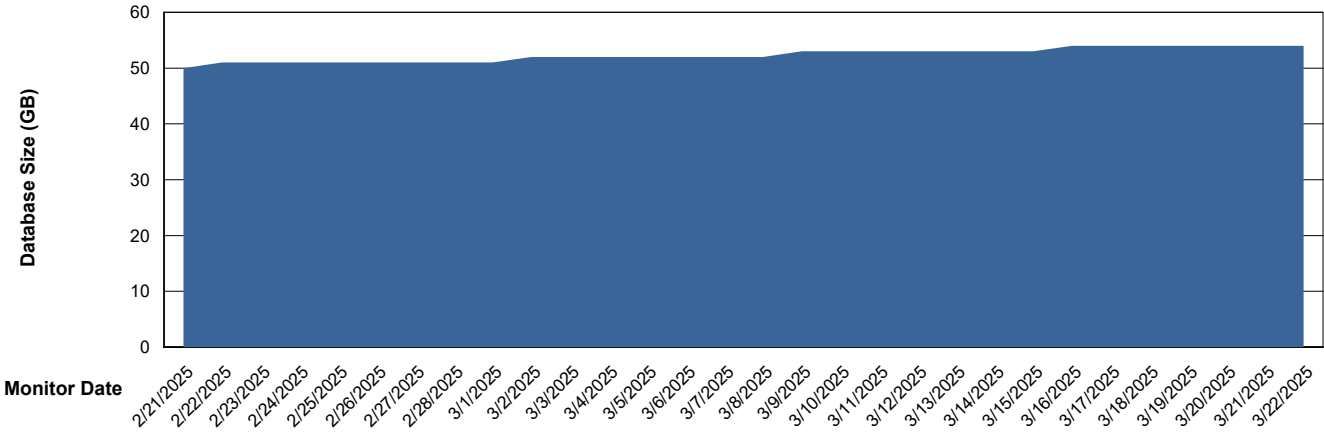

DB Processes Max 0
DB Processes Max 4
DB Processes Max 1,000

Weekly SLA Customer Report

Customer XMX Production (24/7)
 Database ID 146

DATABASE SIZE XMX_PROD_ABSDB01_PRDB_ABS1

Database growth over last month