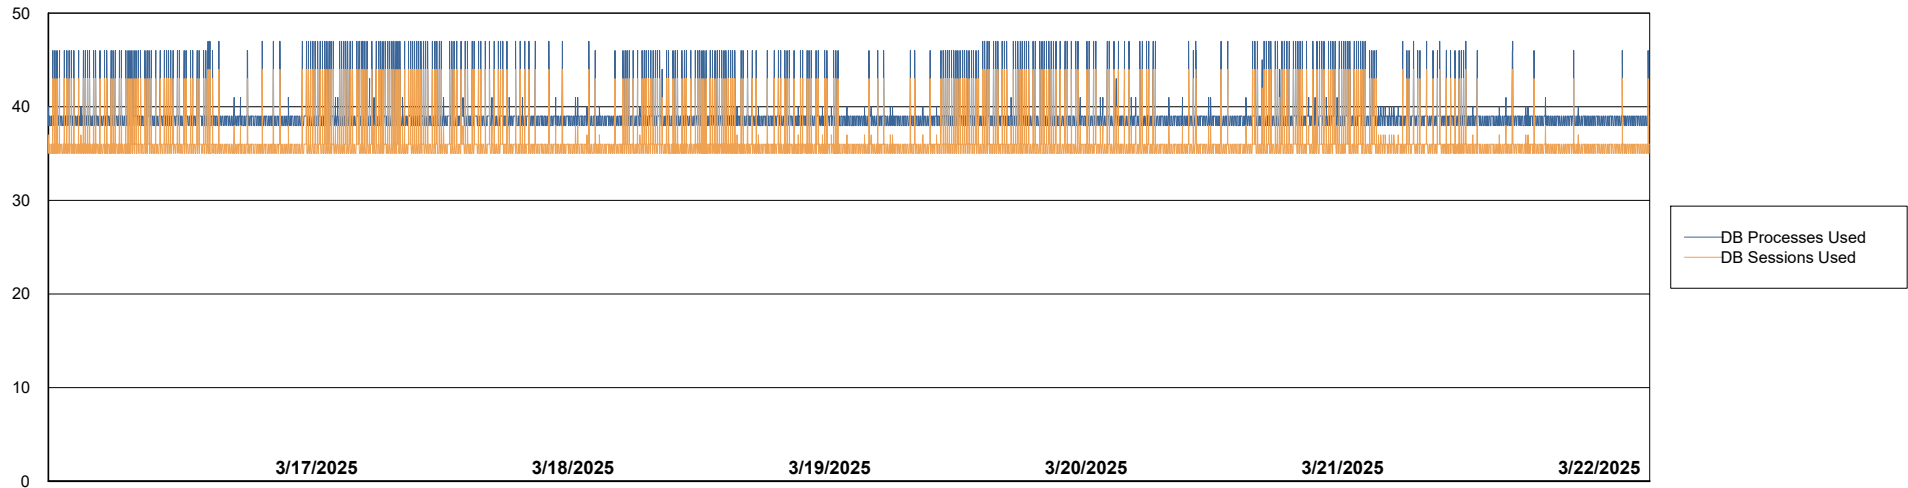

Database Performance VOS_PRD_ABSORA2-2022_HSBABS1

DB Processes Max 1,000