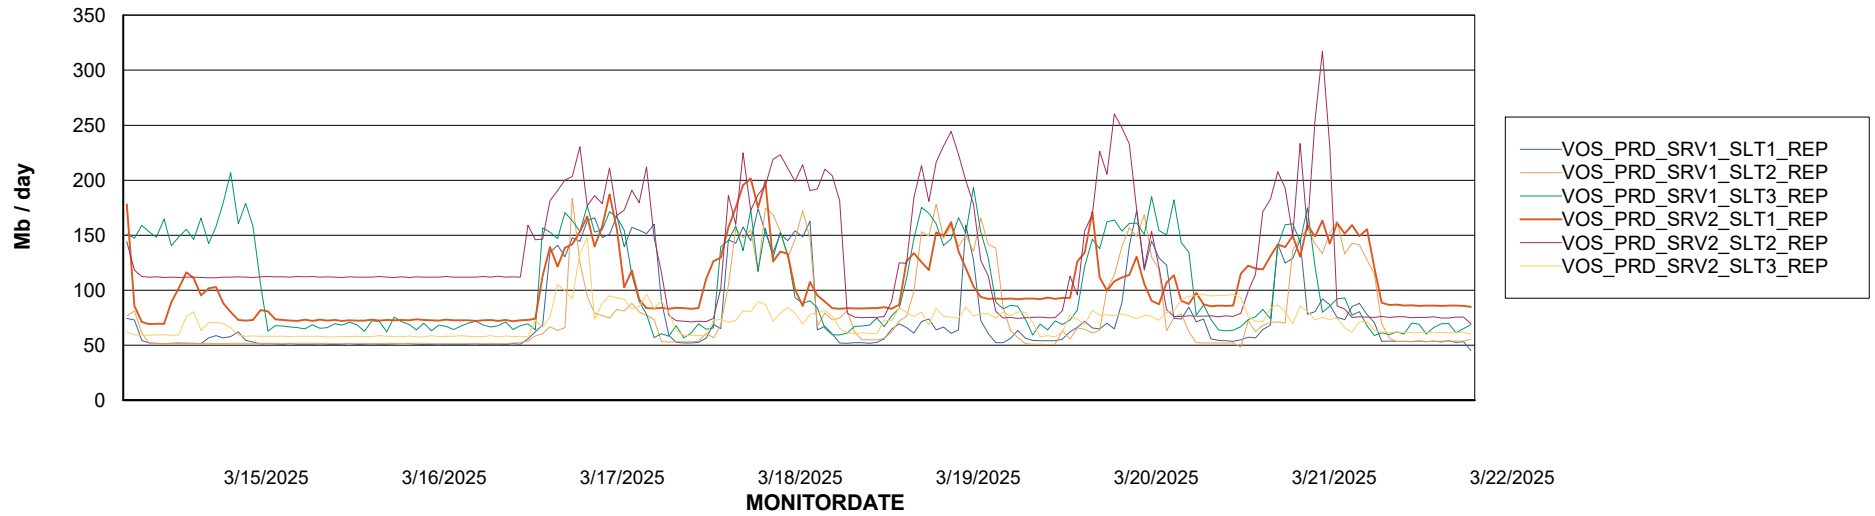

ABSSolute Application ReportServer Services

Avg memory used per ReportServer Service