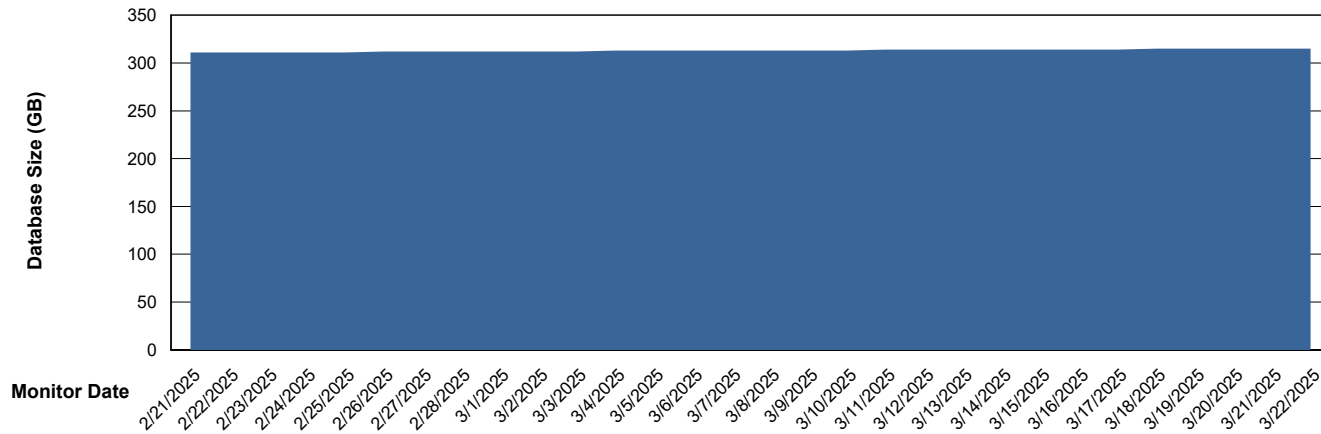

DATABASE SIZE VOS_PRD_ABSBI-2025_ABS1

Database growth over last month