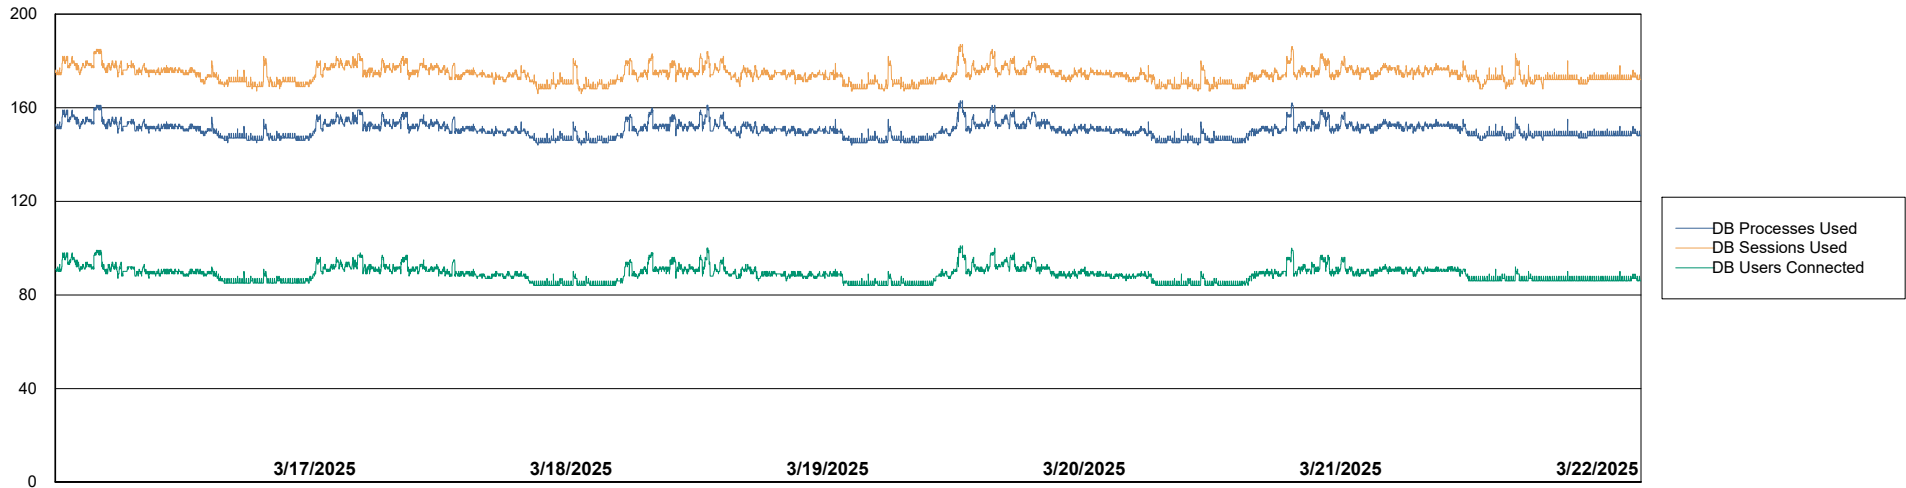

Database Performance VOS_PRD_ABSORA1-2022_ABS1