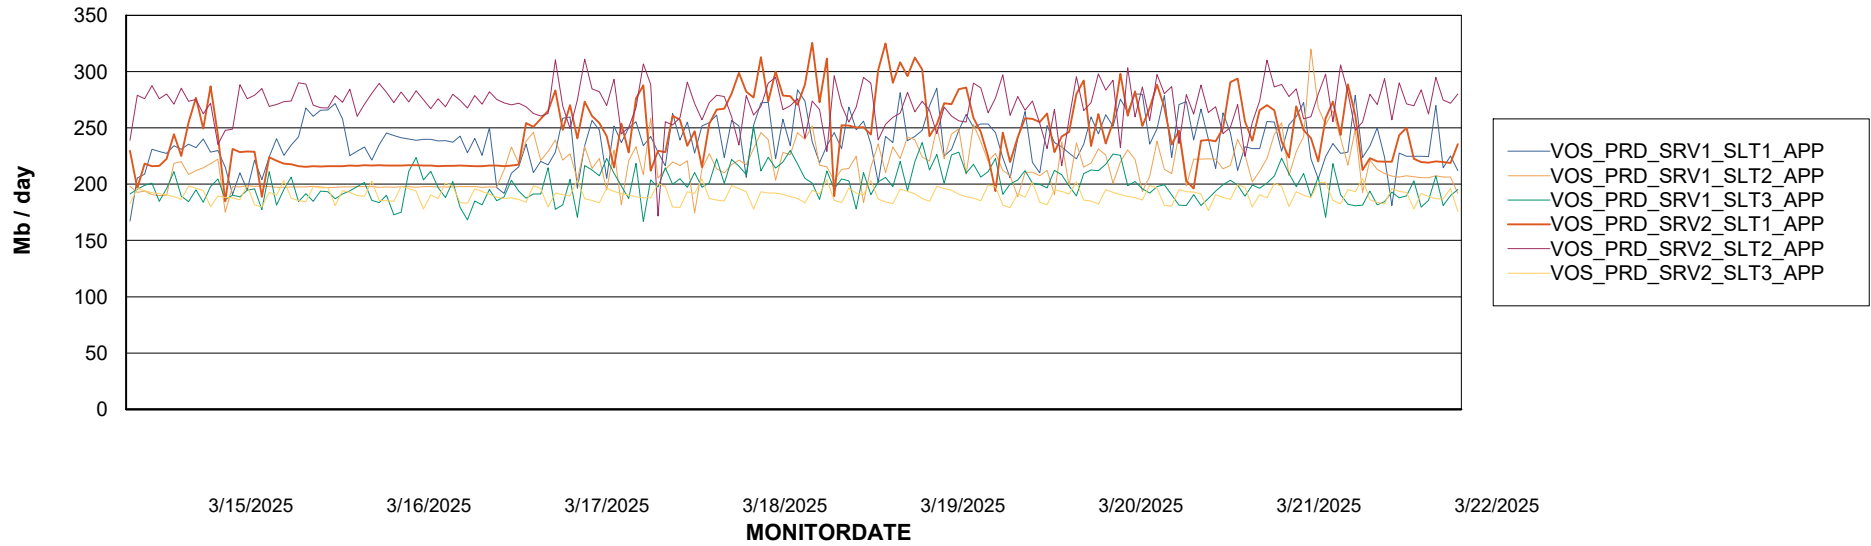

ABSSolute Application Server Services

Avg memory used per ABS Server Service