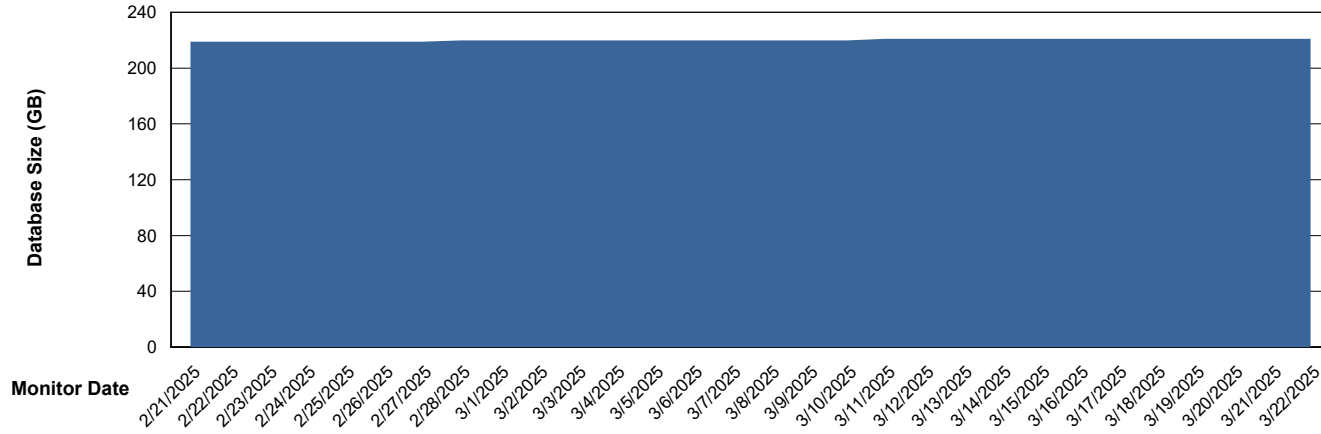

DATABASE SIZE VOS_PRD_ABSBI-2018_ABS1

Database growth over last month