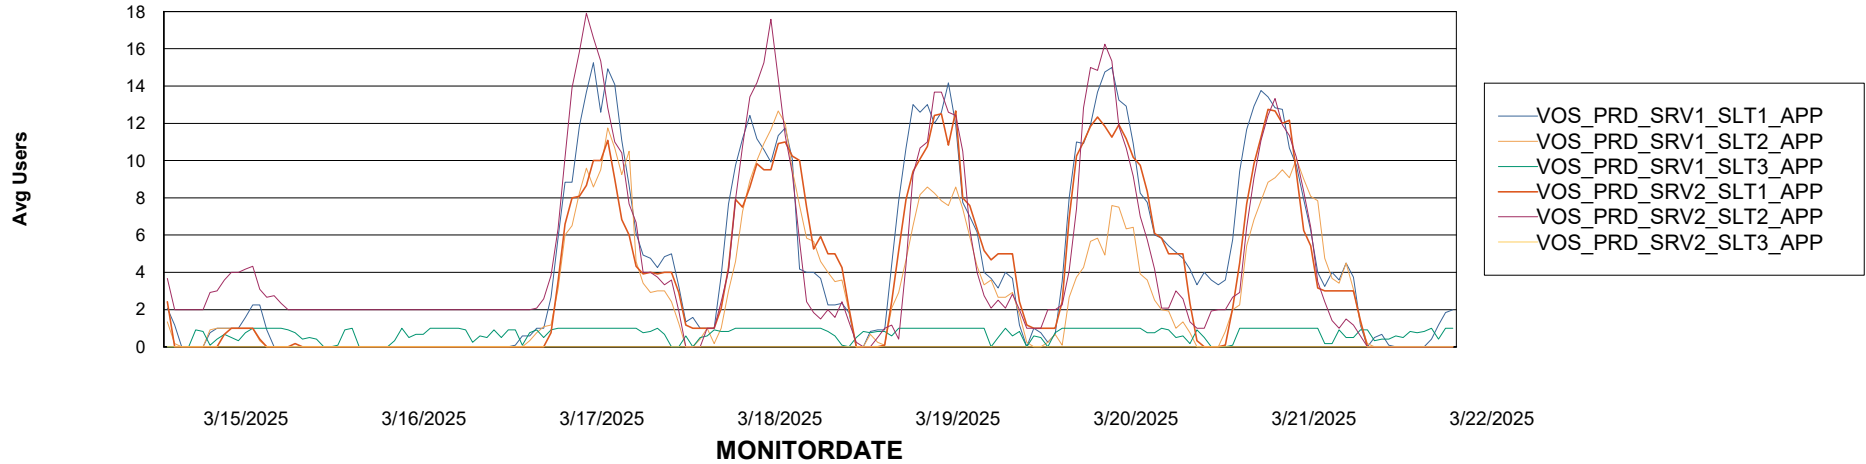

Avg users per day per ABS server