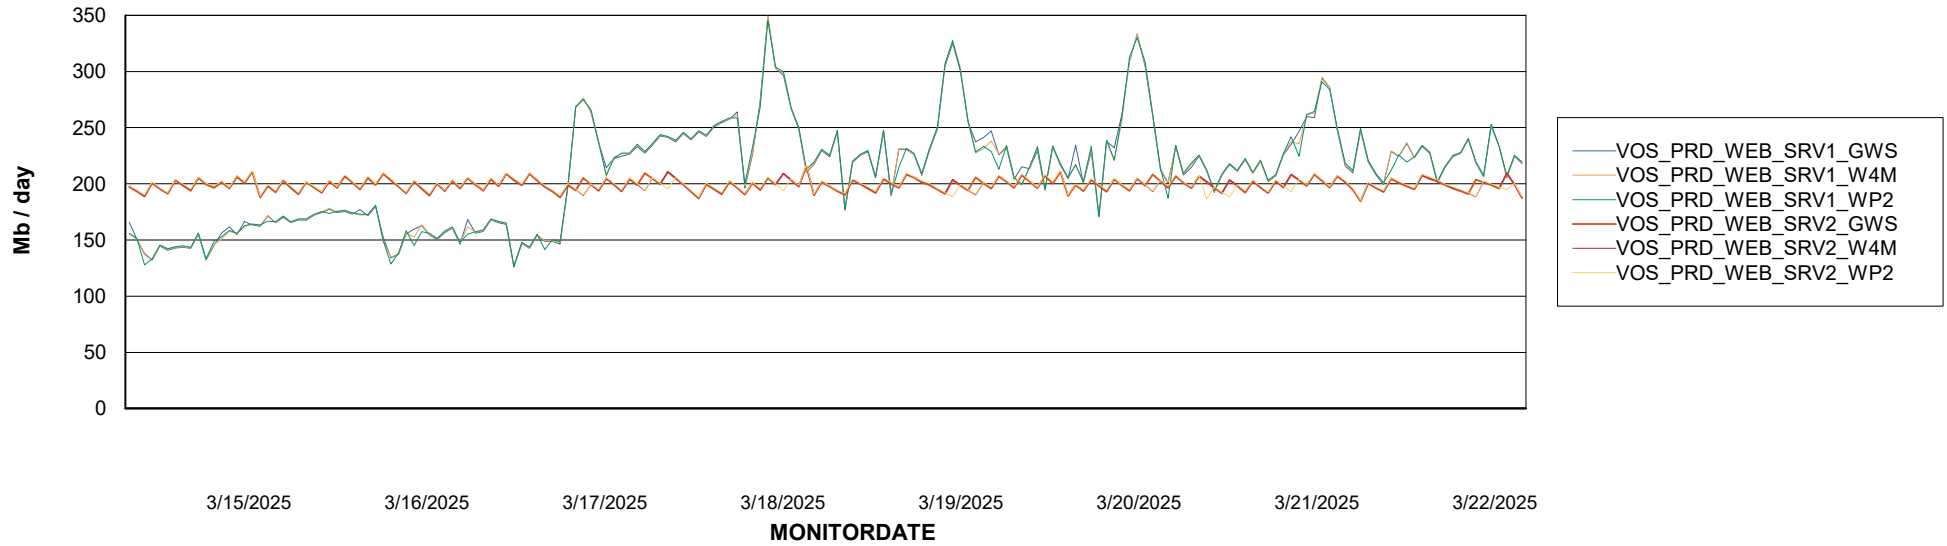

ABSSolute Web Component Services

Avg memory used per ABS Web component