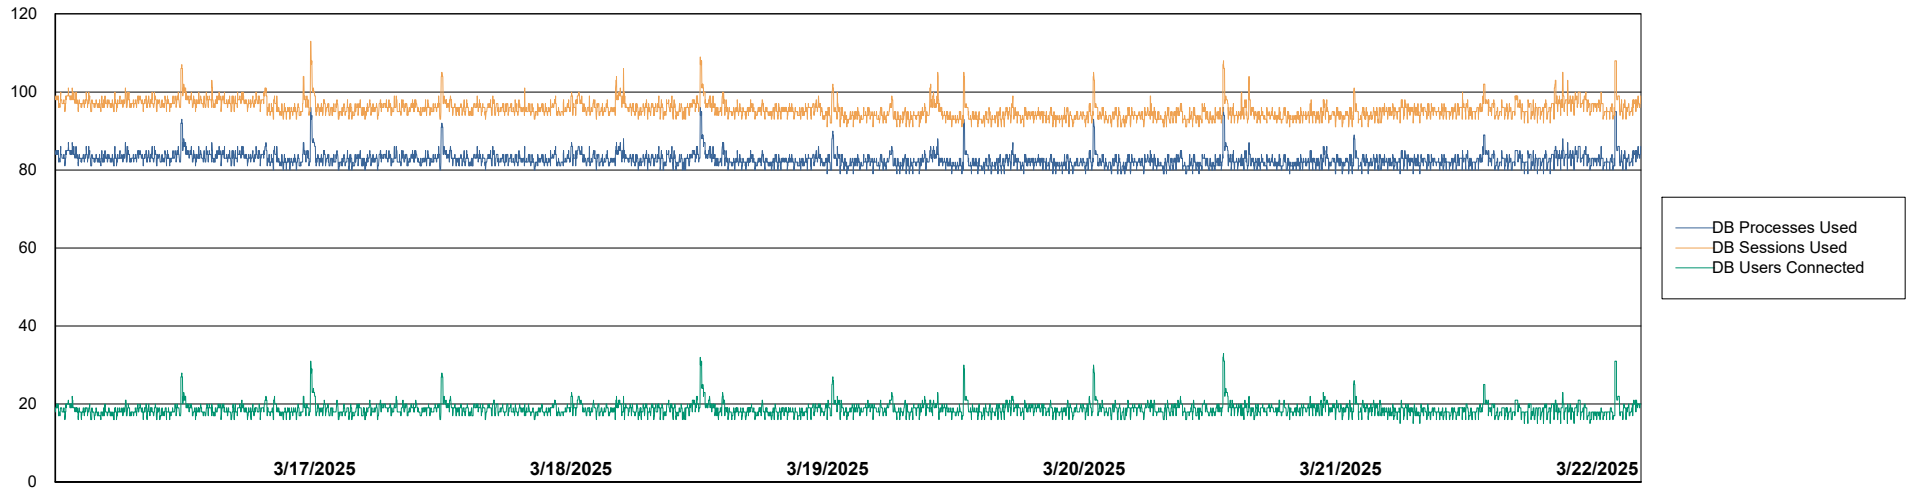

Database Performance VOS_PRD_ABSBI-2025_ABS1