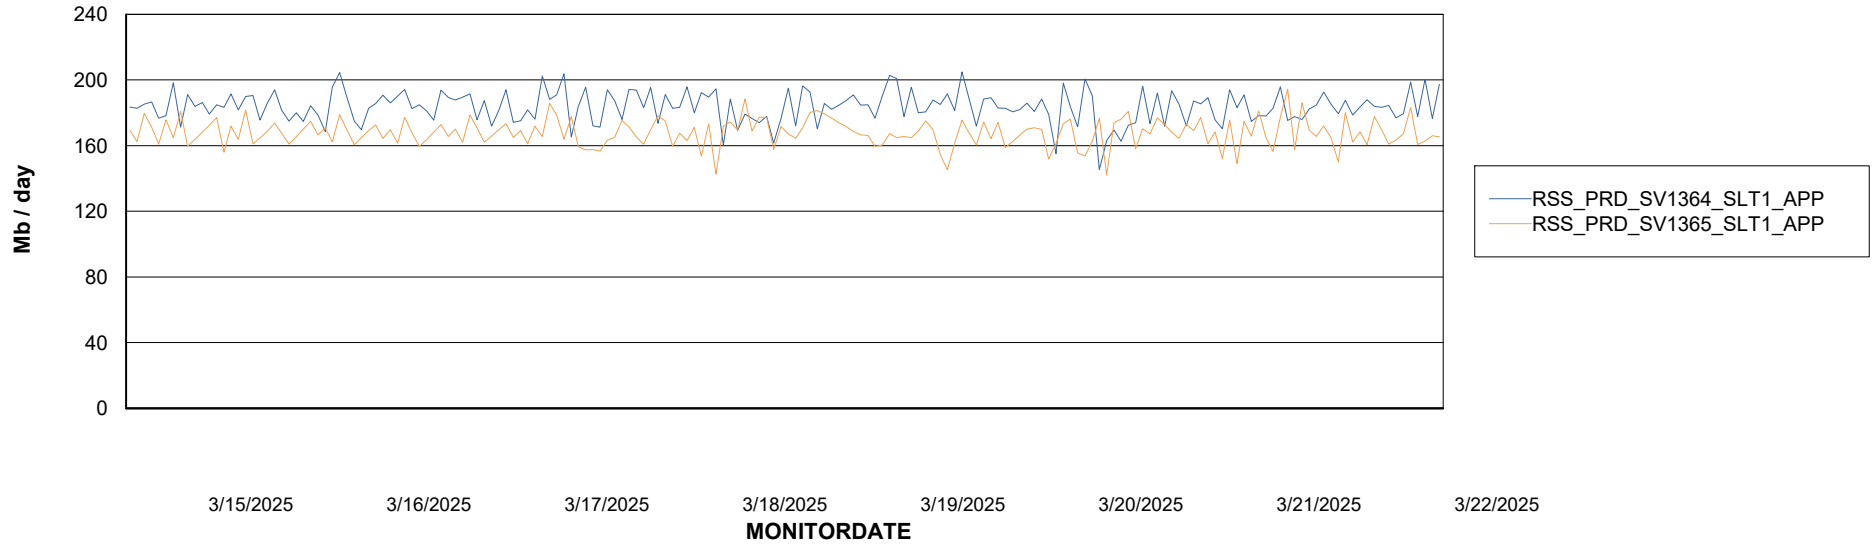

ABSSolute Application Server Services

Avg memory used per ABS Server Service