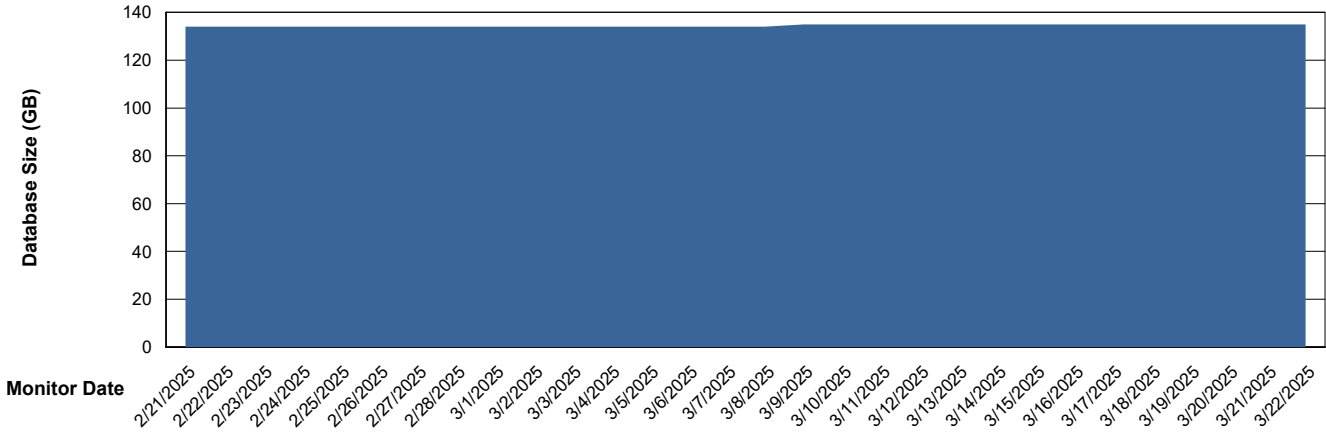

DATABASE SIZE RSS_PRD_SV1364_PRD_ABS1

Database growth over last month