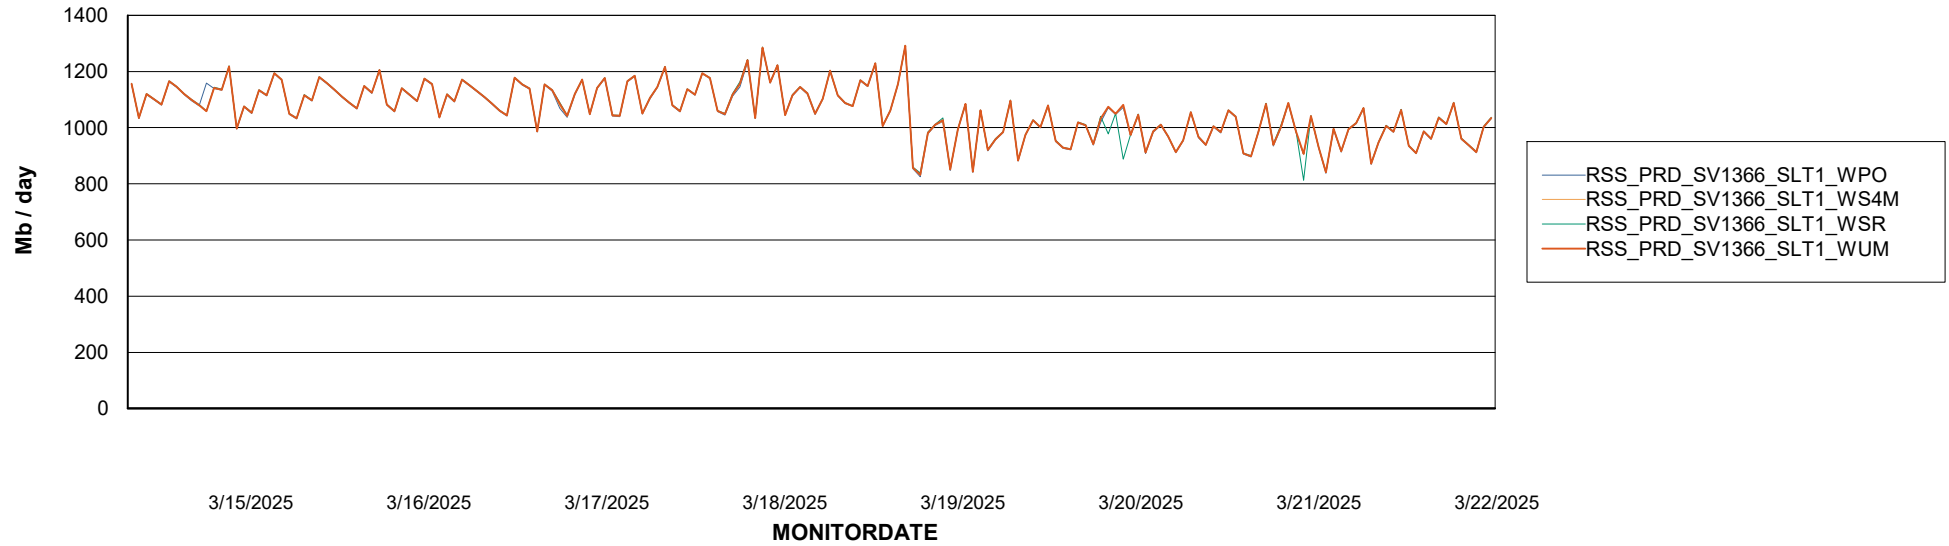

ABSSolute Web Component Services

Avg memory used per ABS Web component