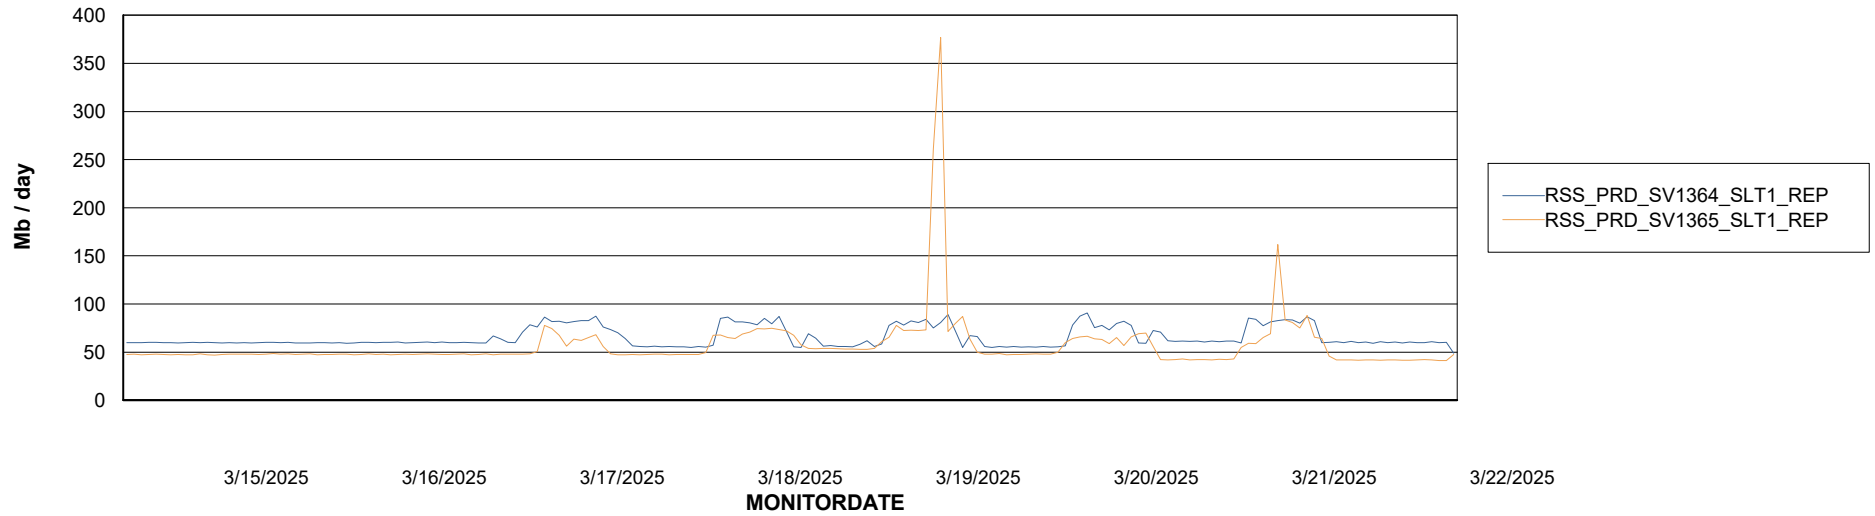

ABSSolute Application ReportServer Services

Avg memory used per ReportServer Service