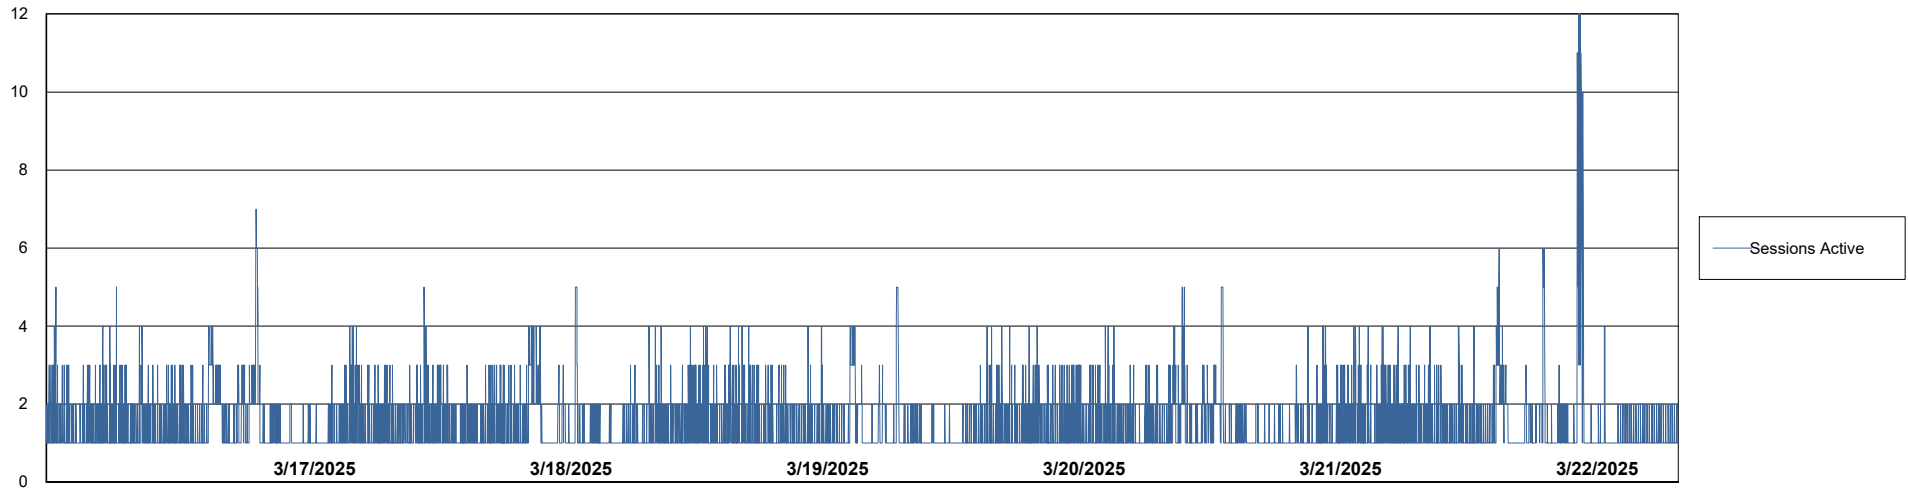

Weekly SLA Customer Report

Customer RFL_Production
Database ID 36

Harddisk Usage RFL_PRD_ABSWEB

	Free disk space on C: (%)	Total disk space on C: (Gb)	Used disk space on C: (Gb)
3/22/2025	74	126	33
3/21/2025	74	126	33
3/20/2025	74	126	33
3/19/2025	74	126	33
3/18/2025	74	126	33
3/17/2025	74	126	33
3/16/2025	74	126	33

Weekly SLA Customer Report

Customer RFL_Production
Database ID 36

Database Performance RFL_PRD_ABS01_DB

Weekly SLA Customer Report

Customer RFL_Production
Database ID 36

Database Performance RFL_PRD_ABS02_STB_DB