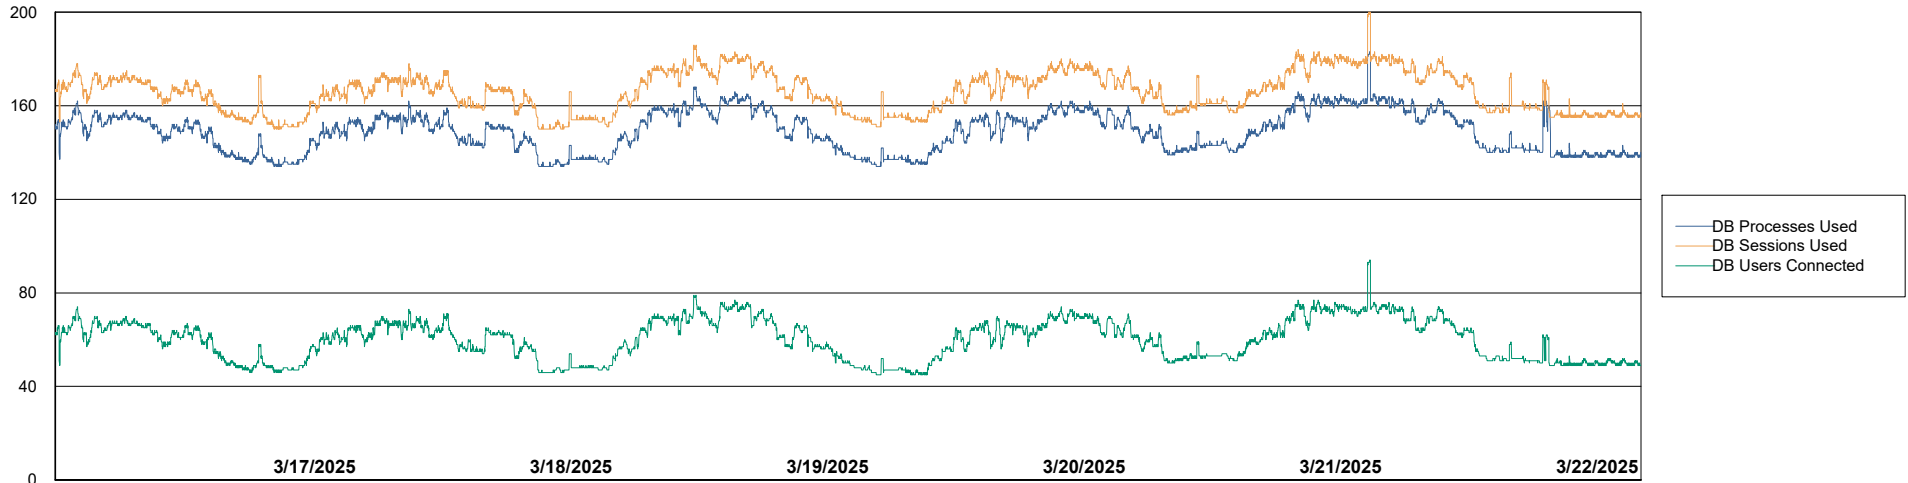

Database Performance RFL_PRD_ABS01_DB