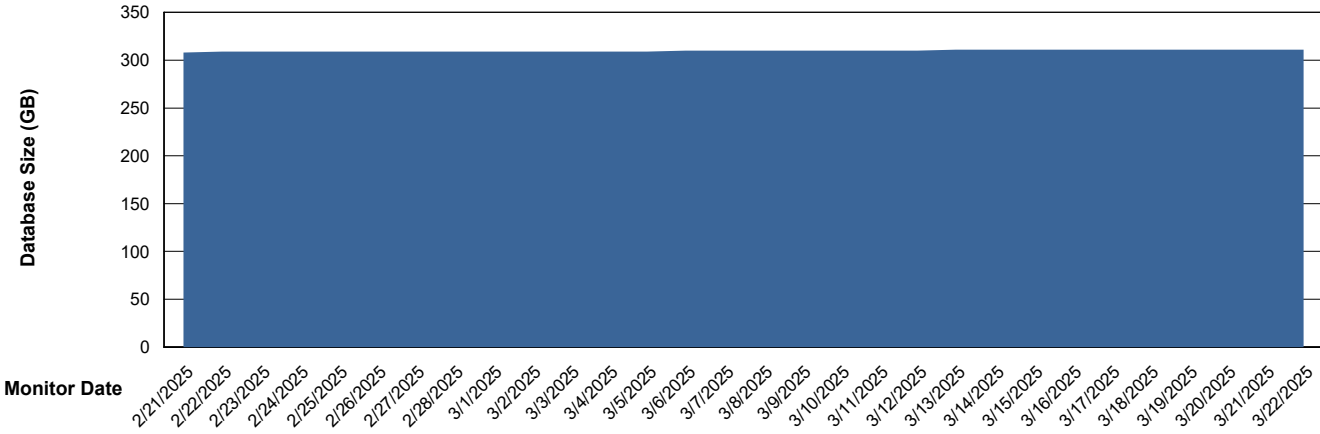

DB Processes Max 1,000

Weekly SLA Customer Report

Customer RFL_Production
 Database ID 36

DATABASE SIZE RFL_PRD_ABS01_DB

Database growth over last month

Database Tablespace RFL_PRD_ABS01_DB

Date	Tablespace Name	Filesize (Gb)	Usedsize (Gb)	Percentage free
3/22/2025	ABSDATA	117	87	25
	INDX	258	208	19
3/21/2025	ABSDATA	117	87	25
	INDX	258	208	19
3/20/2025	ABSDATA	117	87	25
	INDX	258	208	19
3/19/2025	ABSDATA	117	87	25
	INDX	258	208	19
3/18/2025	ABSDATA	117	87	25
	INDX	258	208	19
3/17/2025	ABSDATA	117	87	26
	INDX	258	208	19
3/16/2025	ABSDATA	117	87	26
	INDX	258	208	19

Weekly SLA Customer Report

Customer RFL_Production
Database ID 36

Standby Database Health RFL_Production

Recovery lag for last 7 days

Weekly SLA Customer Report

Customer RFL_Production
Database ID 36

ABSSolute Application Server Services