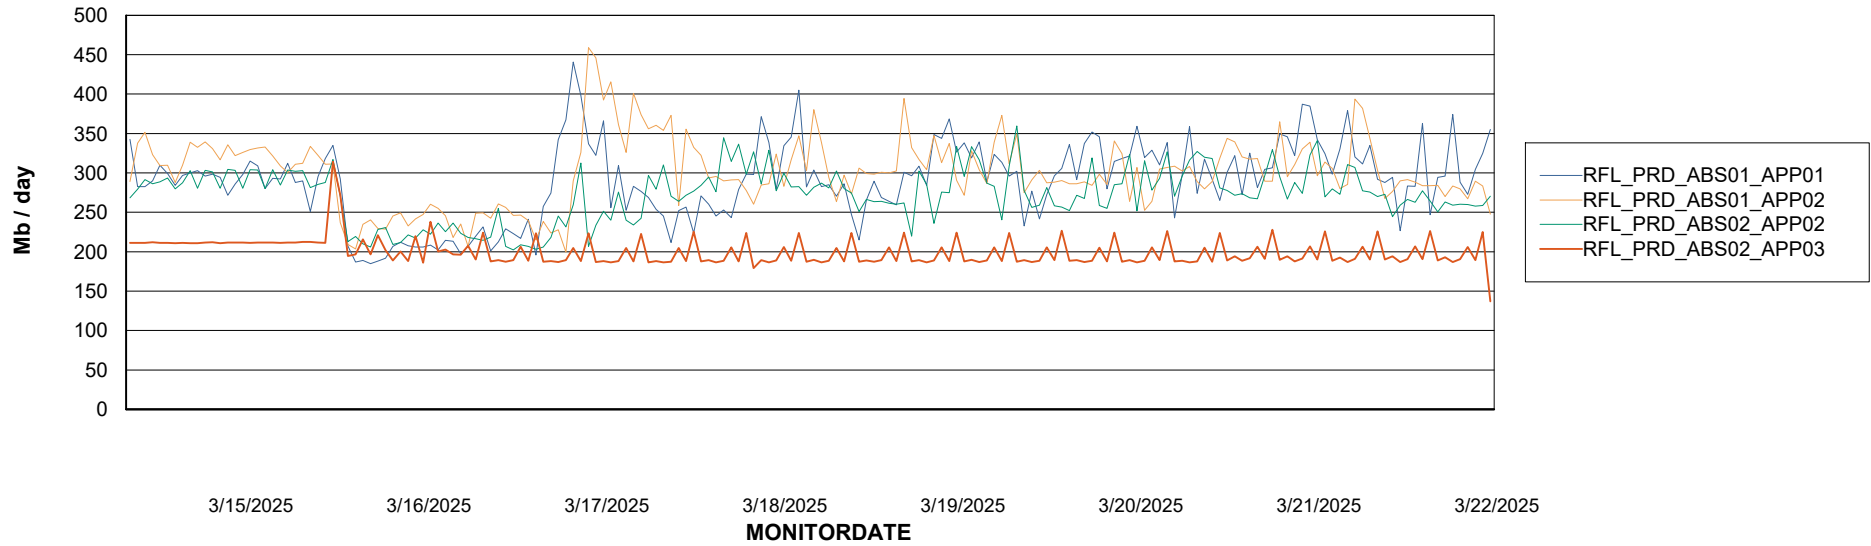

ABSSolute Application Server Services

Avg memory used per ABS Server Service