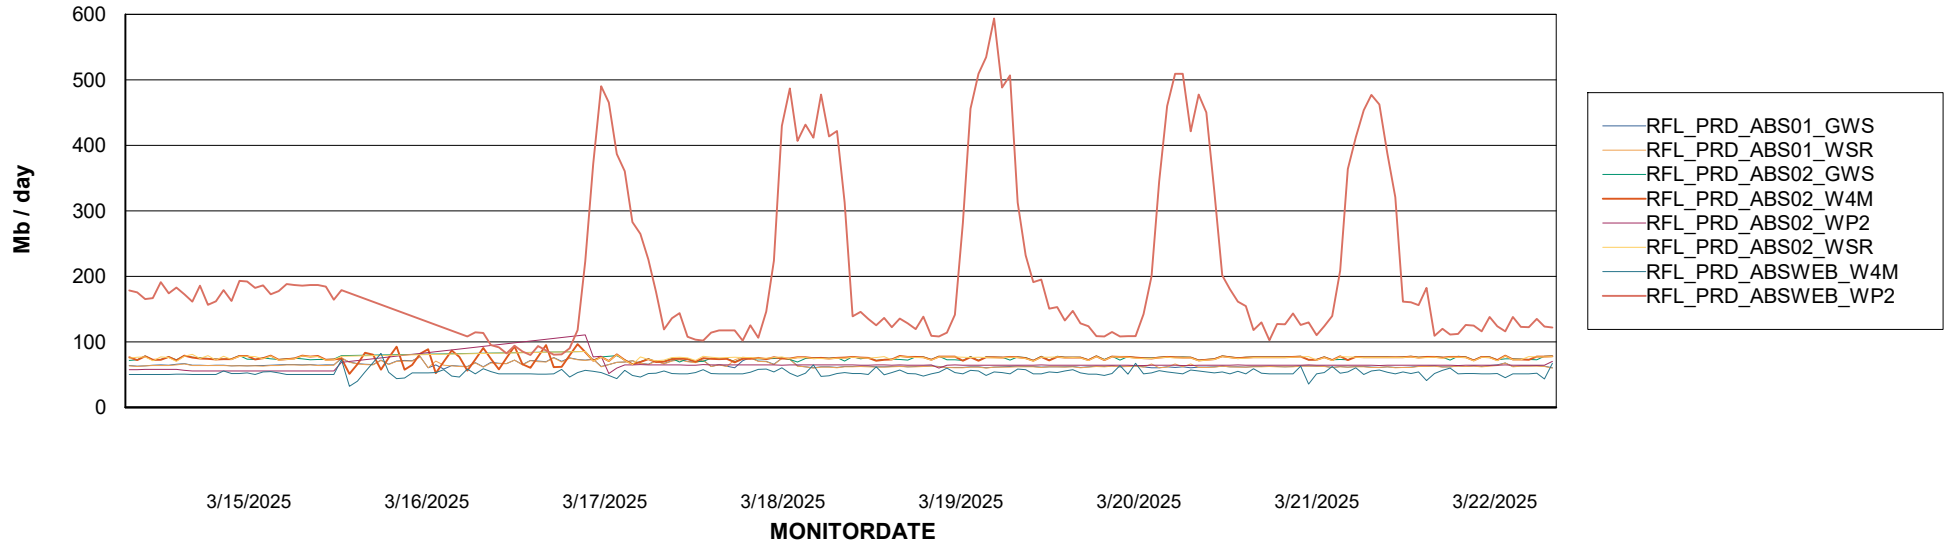

ABSSolute Web Component Services

Avg memory used per ABS Web component