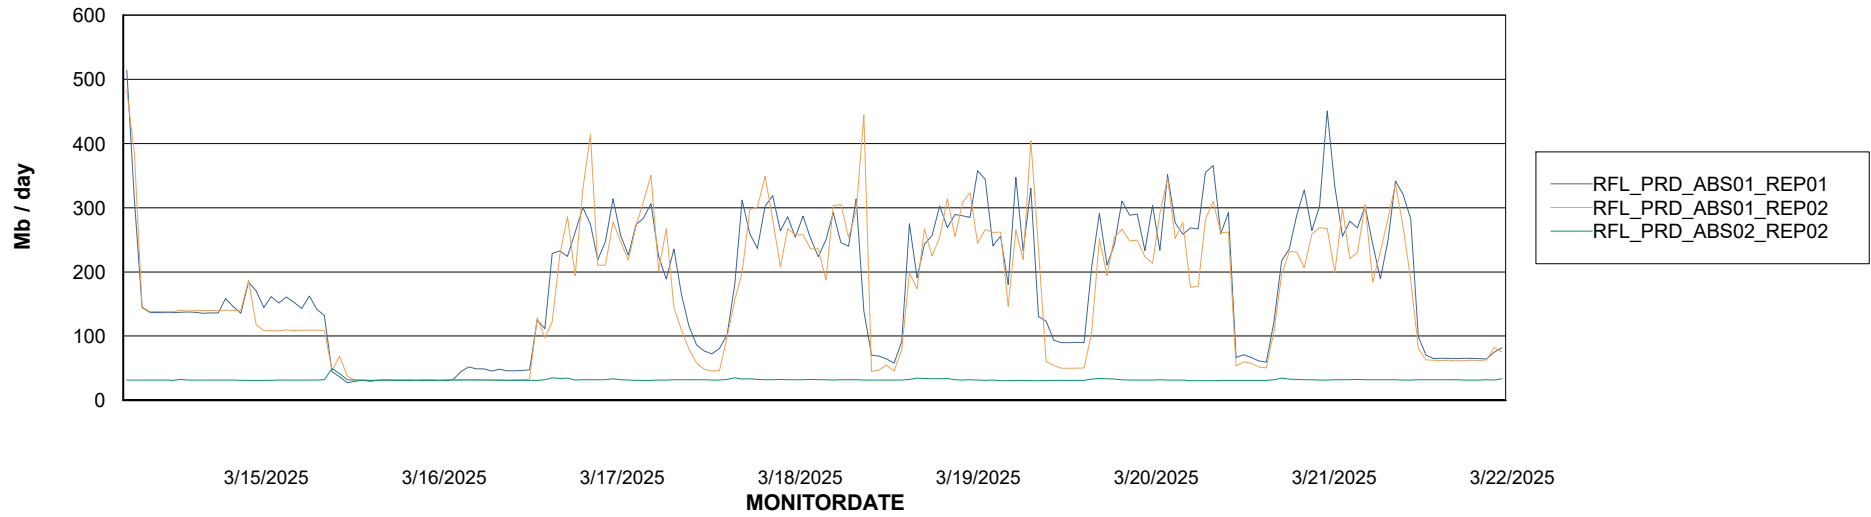

Avg memory used per ABS Server Service

Avg users per day per ABS server

Weekly SLA Customer Report

Customer RFL_Production
Database ID 36

ABSSolute Application ReportServer Services

Avg memory used per ReportServer Service