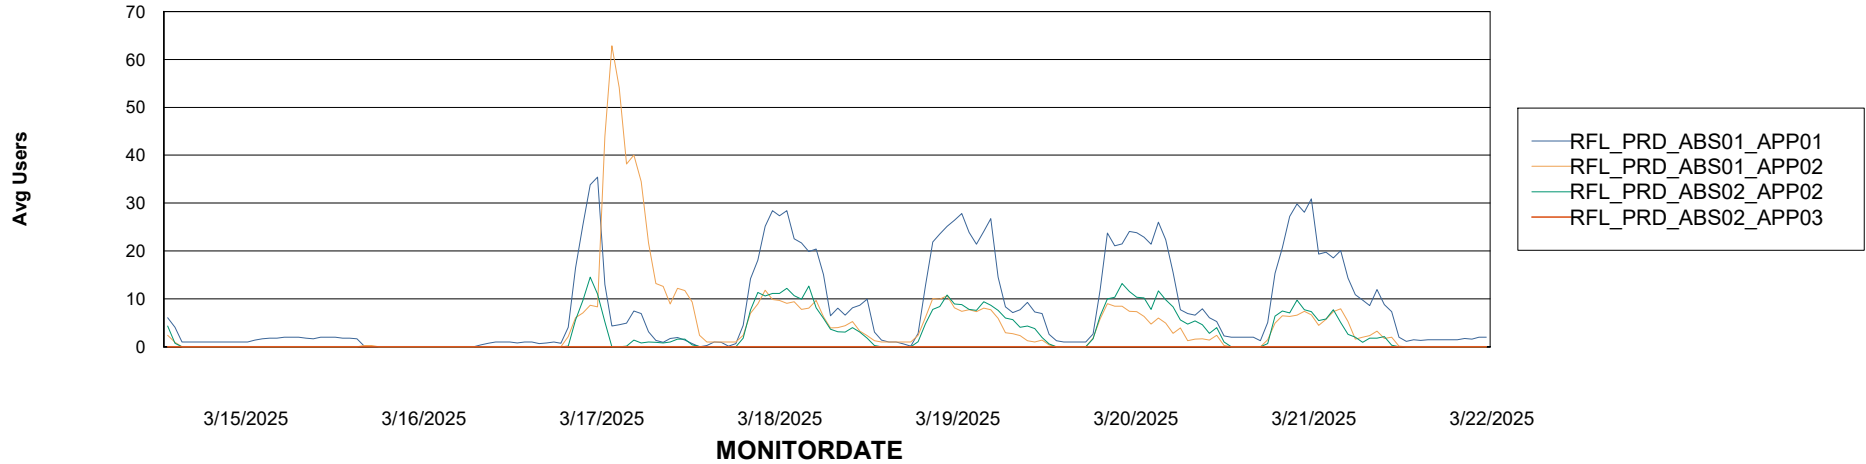

Avg users per day per ABS server