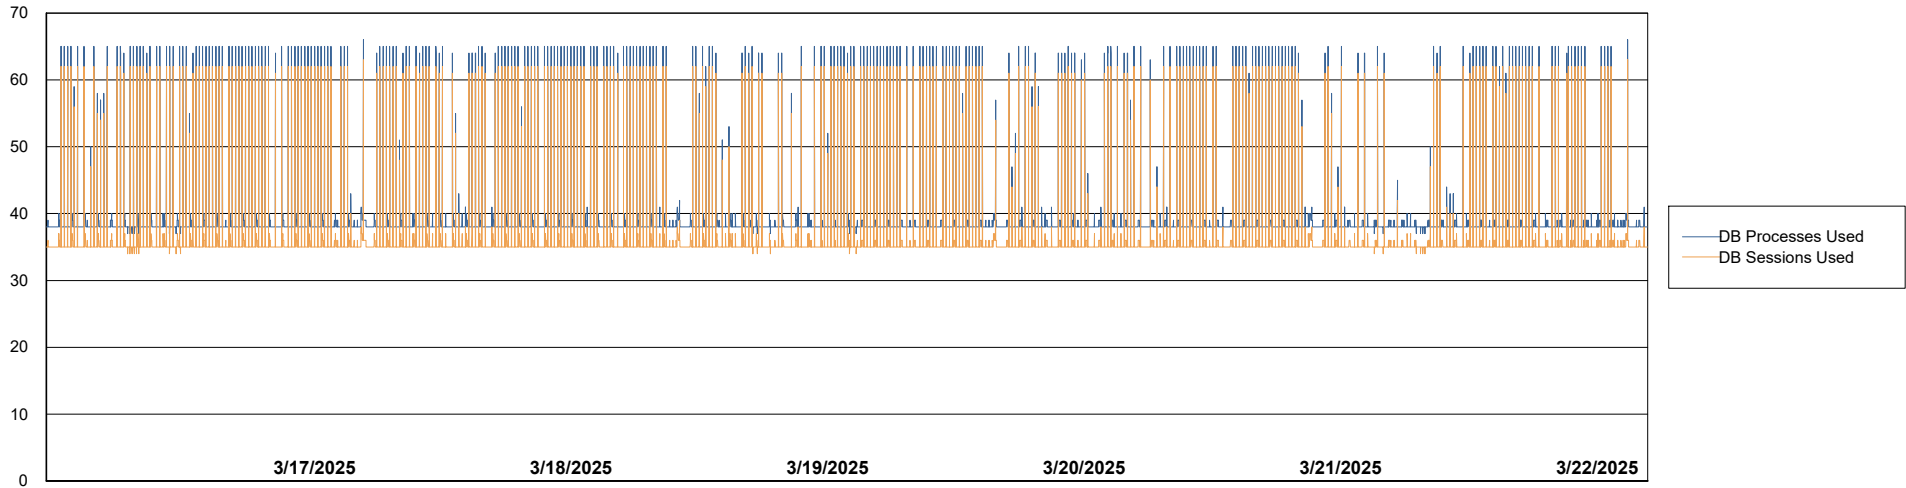

Database Performance NOA_PRD_NovoABS03_HSBABS1

DB Processes Max 300