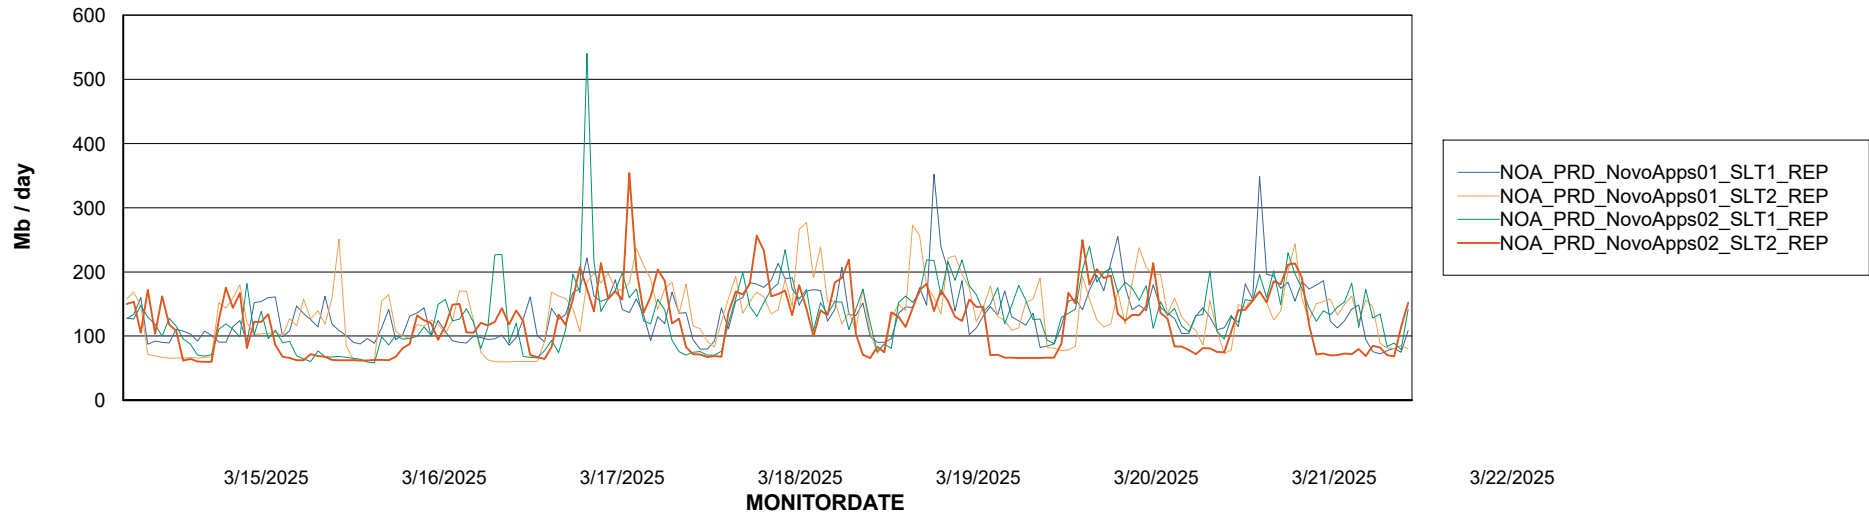

Avg memory used per ABS Server Service

Avg users per day per ABS server

Weekly SLA Customer Report

Customer NOA_Production (24/7)
Database ID 116

ABSSolute Application ReportServer Services

Avg memory used per ReportServer Service