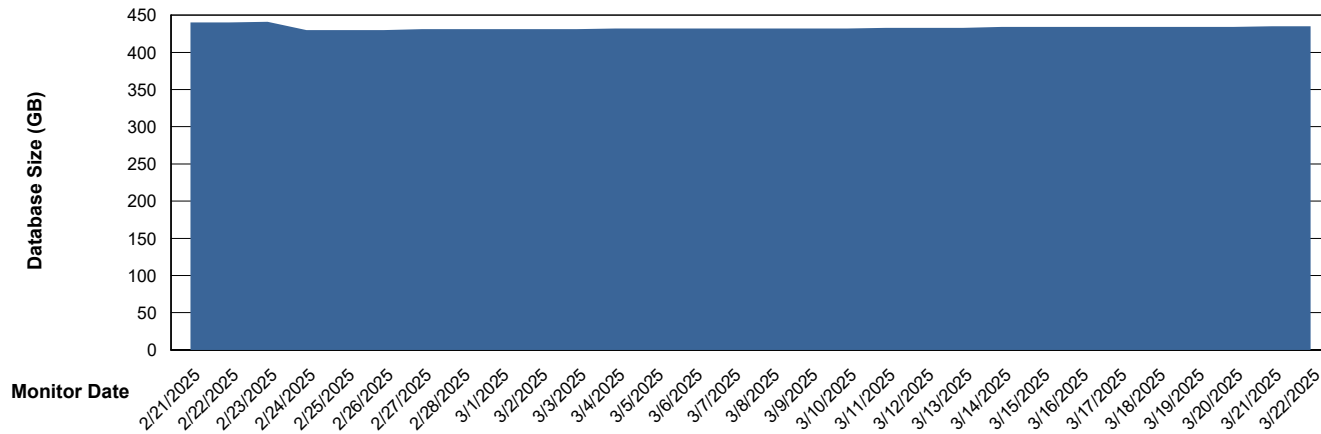

Weekly SLA Customer Report

Customer NOA_Production (24/7)
Database ID 116

Database Performance NOA_PRD_NovoABS03_HSBABS1

DB Processes Max 300

Weekly SLA Customer Report

Customer NOA_Production (24/7)
Database ID 116

DATABASE SIZE NOA_PRD_NHSBI_ABS1

Database growth over last month

DATABASE SIZE NOA_PRD_NovoABS01_ABS1

Database growth over last month

Weekly SLA Customer Report

Customer NOA_Production (24/7)
 Database ID 116