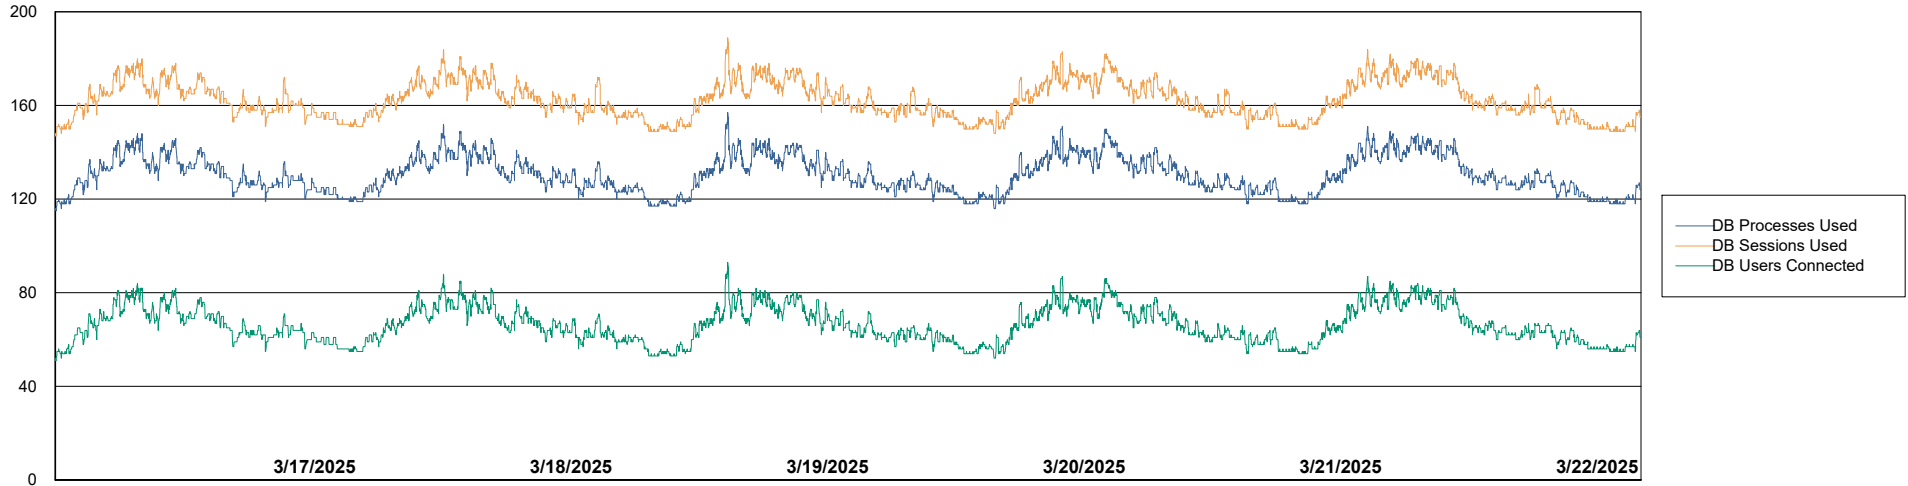

Weekly SLA Customer Report

Customer NOA_Production (24/7)
Database ID 116

Database Performance NOA_PRD_NHSBI_ABS1

Weekly SLA Customer Report

Customer NOA_Production (24/7)
Database ID 116

Database Performance NOA_PRD_NovoABS01_ABS1