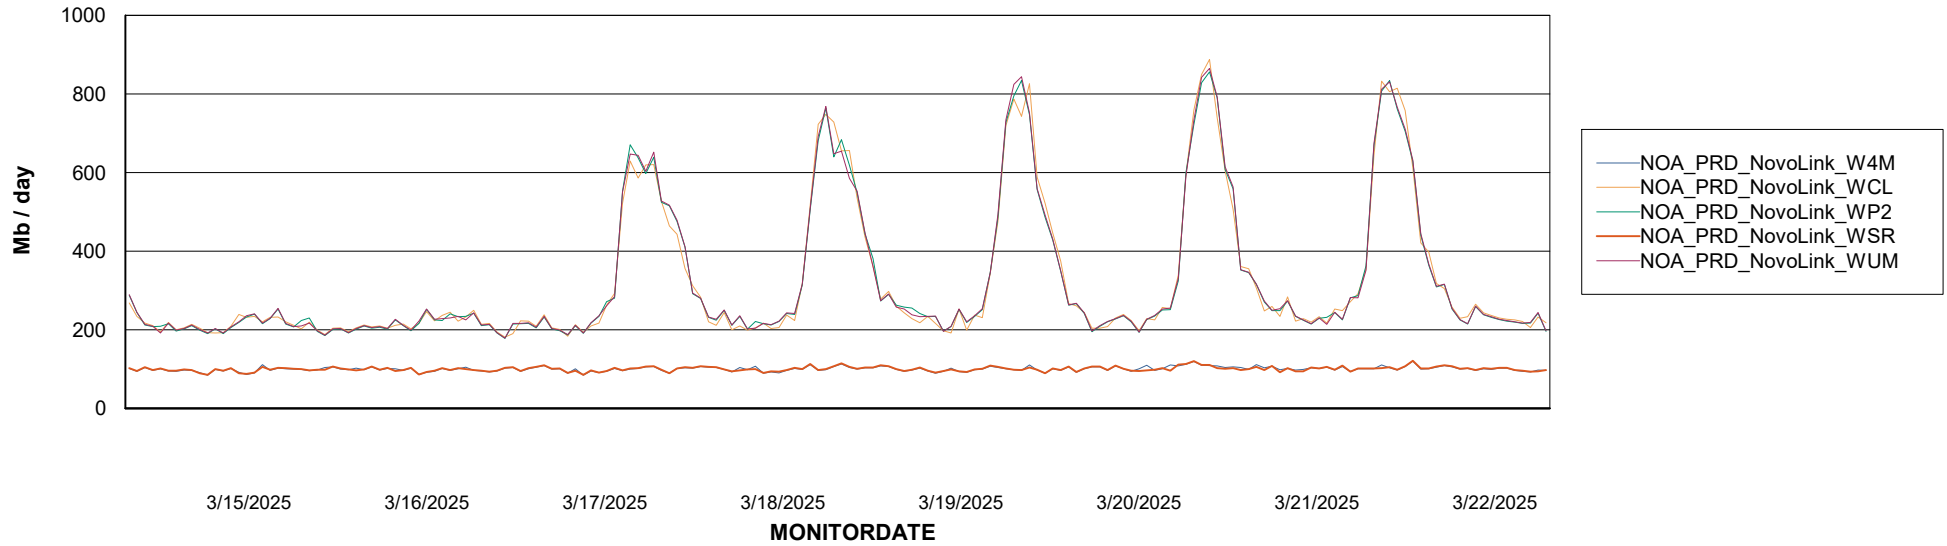

ABSSolute Web Component Services

Avg memory used per ABS Web component