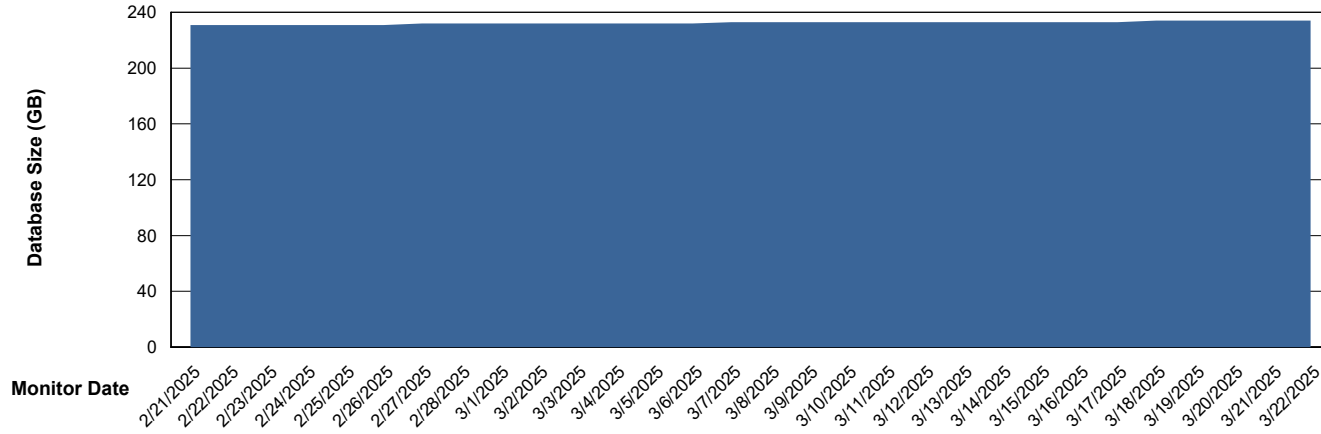

Weekly SLA Customer Report

Customer NOA_Production (24/7)
Database ID 116

Database Performance NOA_PRD_NovoABS03_HSBABS1

DB Processes Max 300

Weekly SLA Customer Report

Customer NOA_Production (24/7)
Database ID 116

DATABASE SIZE NOA_PRD_NHSBI_ABS1

Database growth over last month

DATABASE SIZE NOA_PRD_NovoABS01_ABS1

Database growth over last month

Weekly SLA Customer Report

Customer NOA_Production (24/7)
 Database ID 116