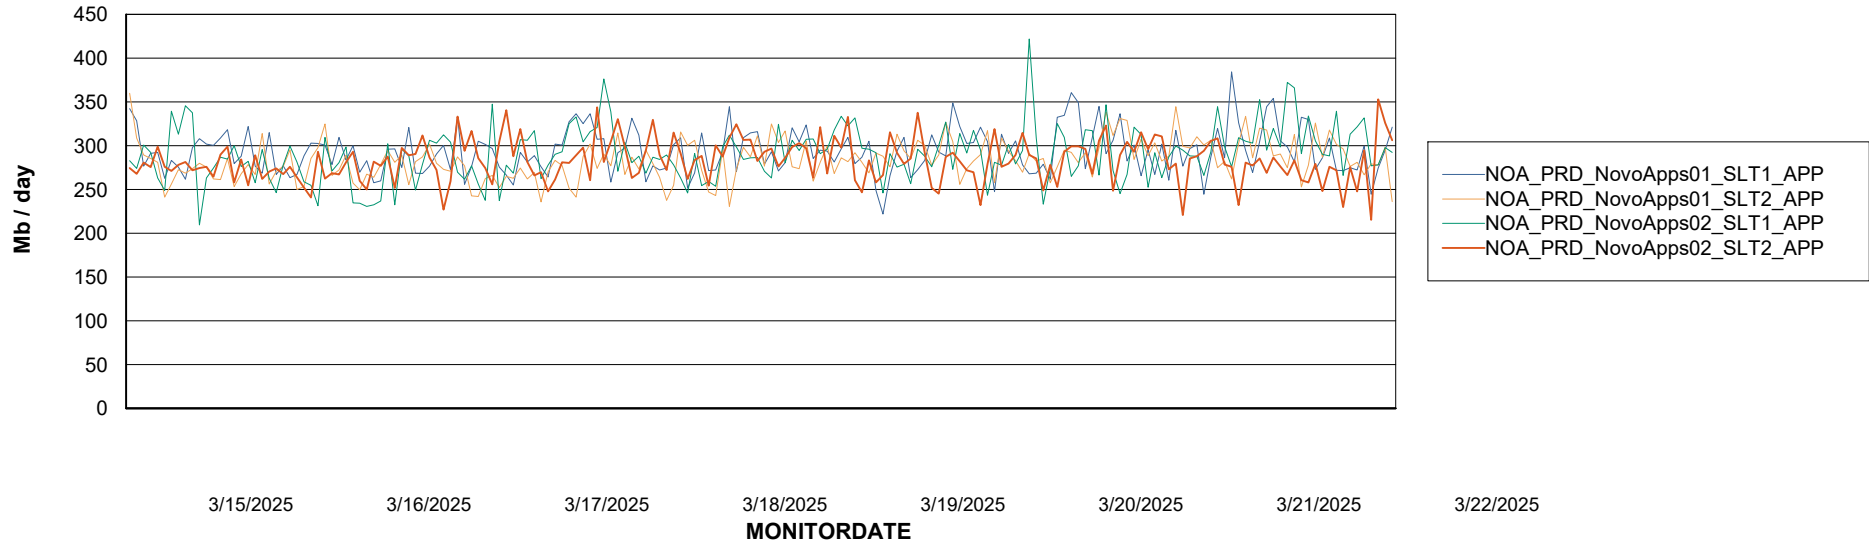

ABSSolute Application Server Services

Avg memory used per ABS Server Service