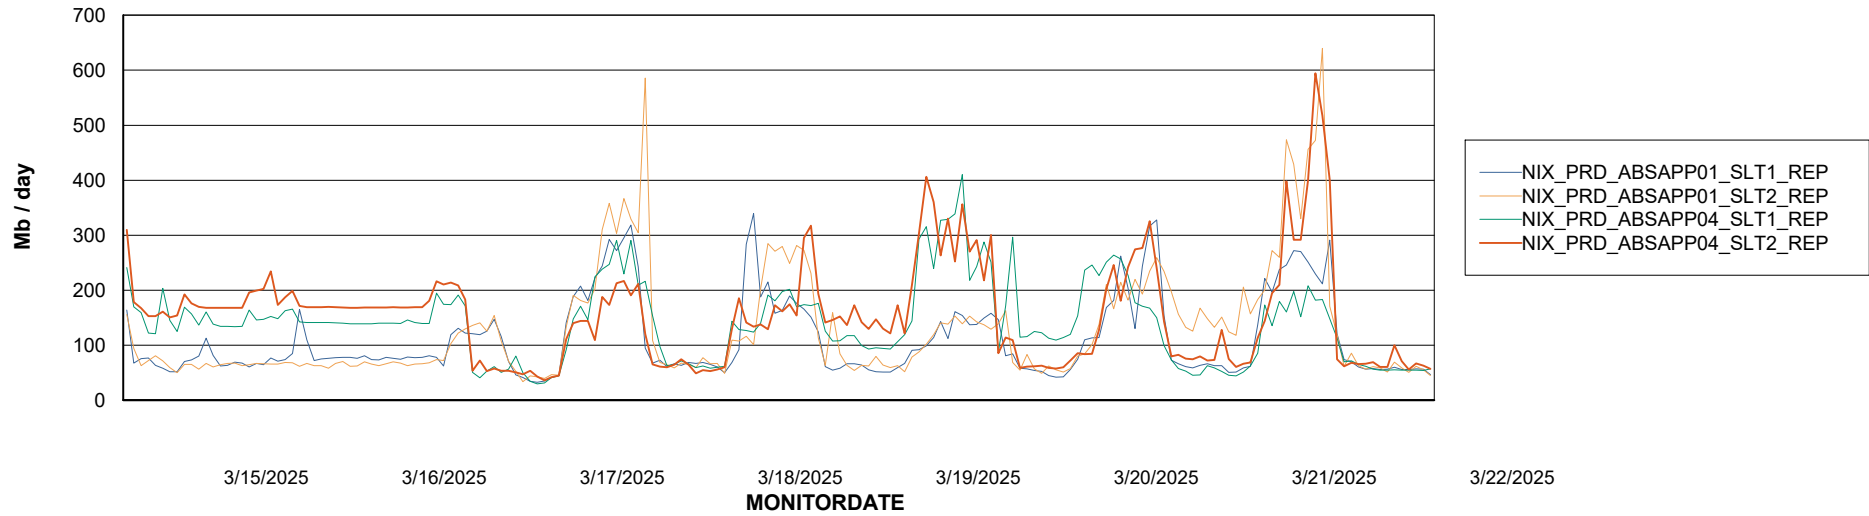

Avg memory used per ABS Server Service

Avg users per day per ABS server

Weekly SLA Customer Report

Customer NIX_Production
Database ID 51

ABSSolute Application ReportServer Services

Avg memory used per ReportServer Service