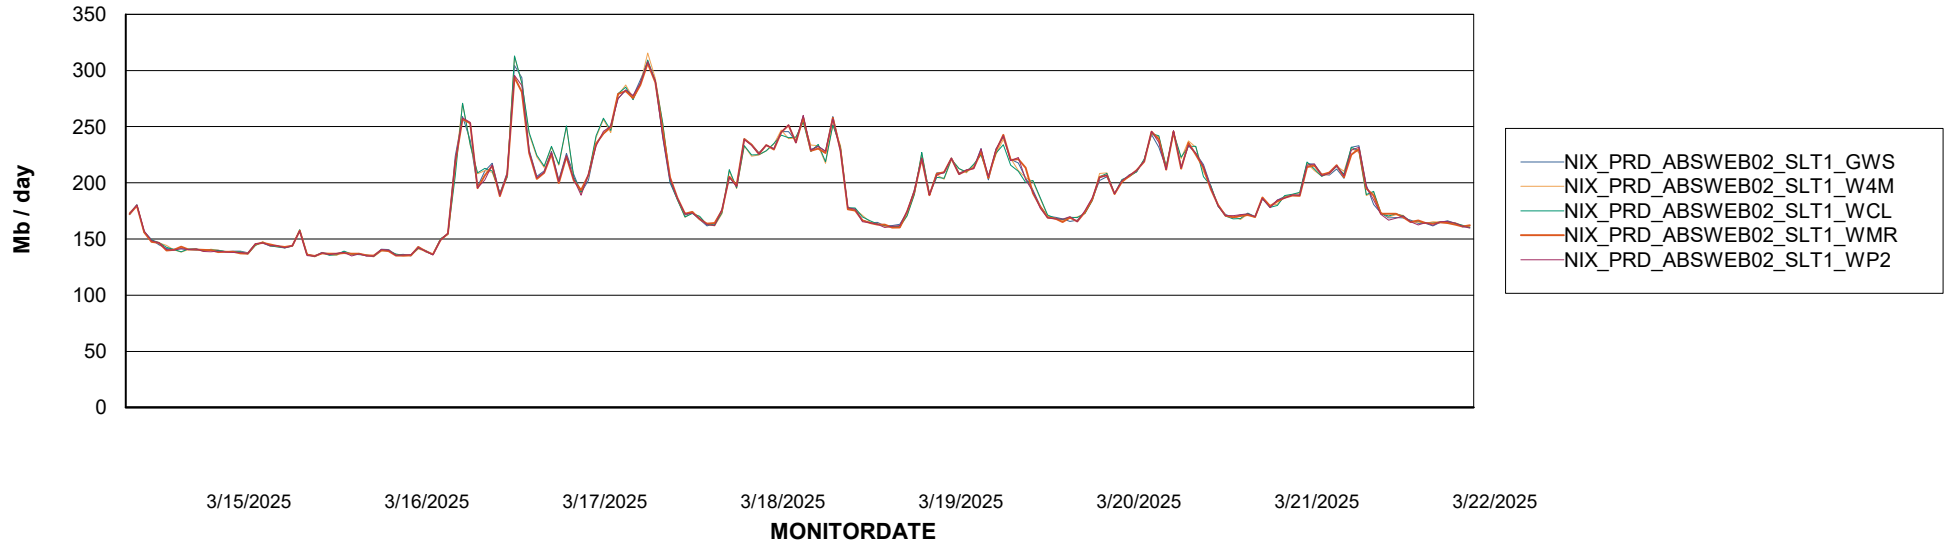

ABSolute Web Component Services

Avg memory used per ABS Web component