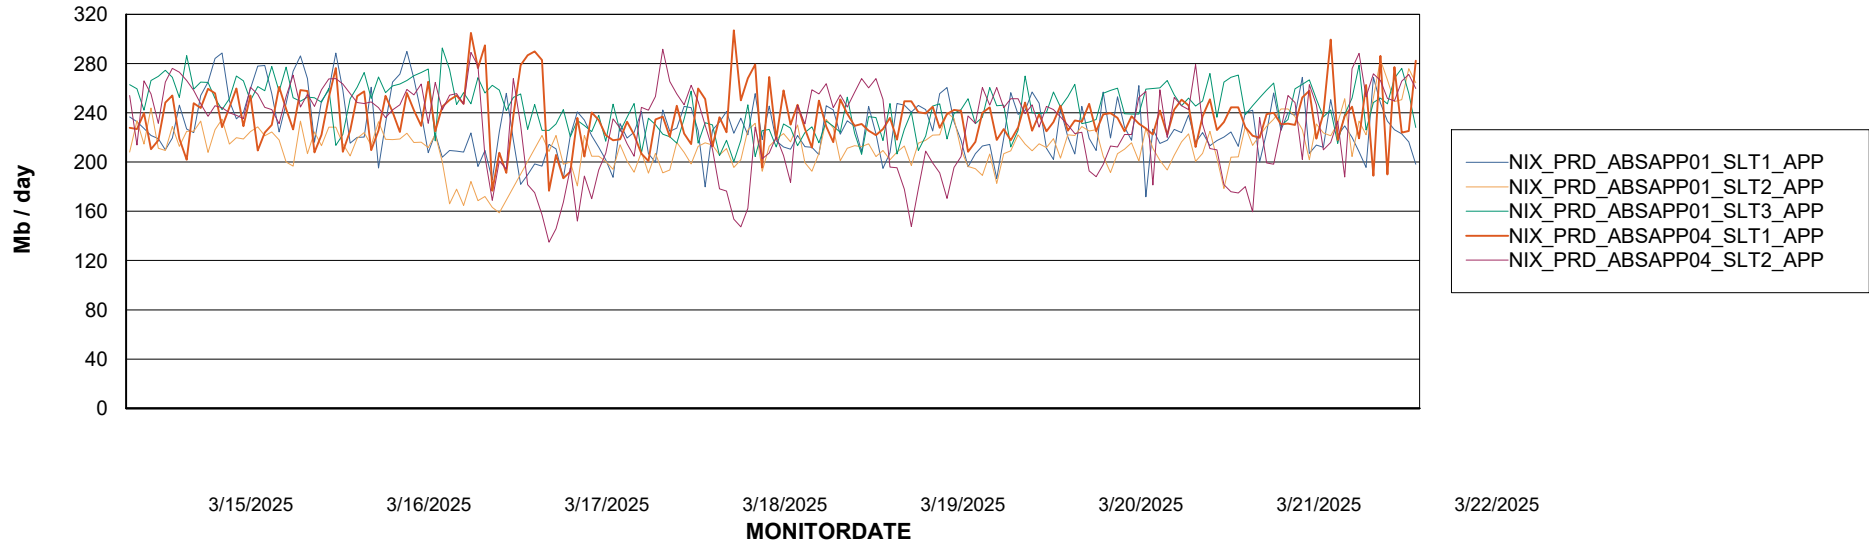

ABSSolute Application Server Services

Avg memory used per ABS Server Service