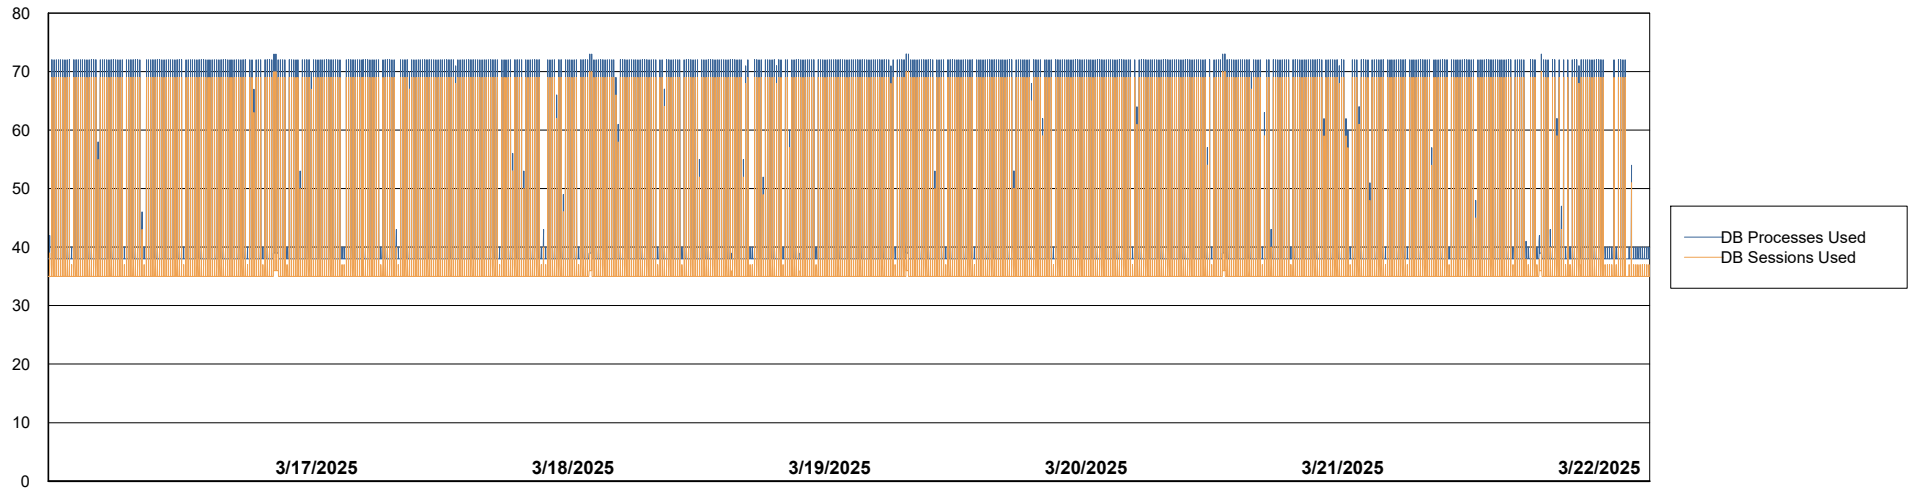

Database Performance NIX_PRD_ABSDB02_HSBABS1

DB Processes Max 300