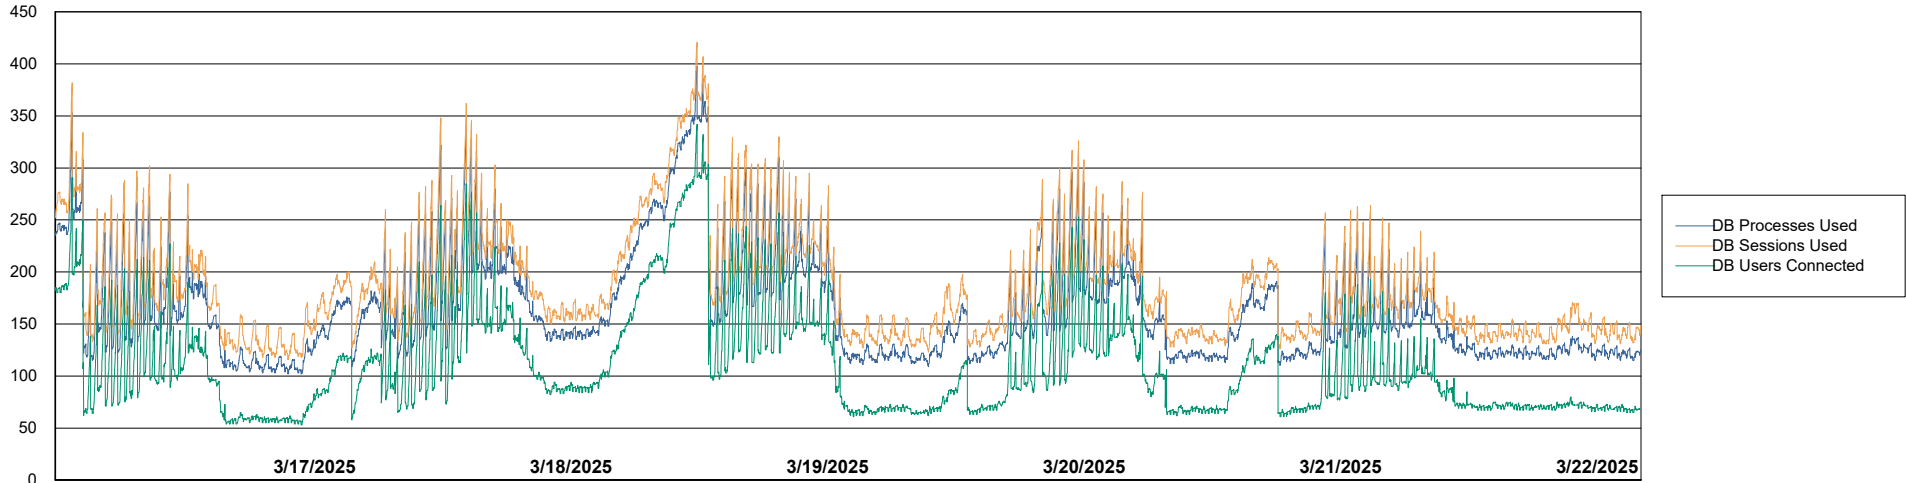

Weekly SLA Customer Report

Customer NIX_Production
Database ID 51

Database Performance NIX_PRD_ABSBI_ABS1

Weekly SLA Customer Report

Customer NIX_Production
Database ID 51

Database Performance NIX_PRD_ABSD01_ABS1