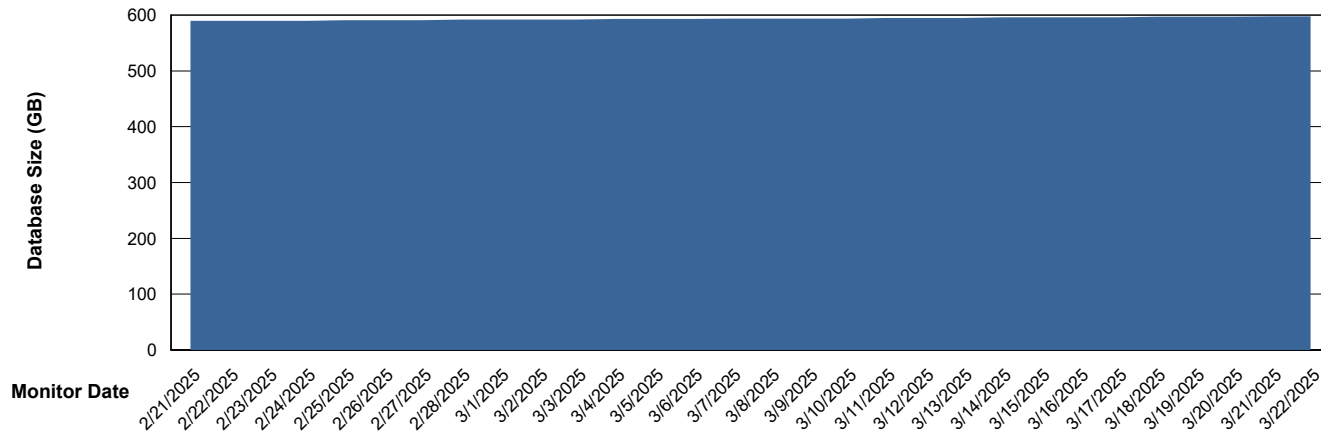

DATABASE SIZE NIX_PRD_ABSDB01_ABS1

Database growth over last month