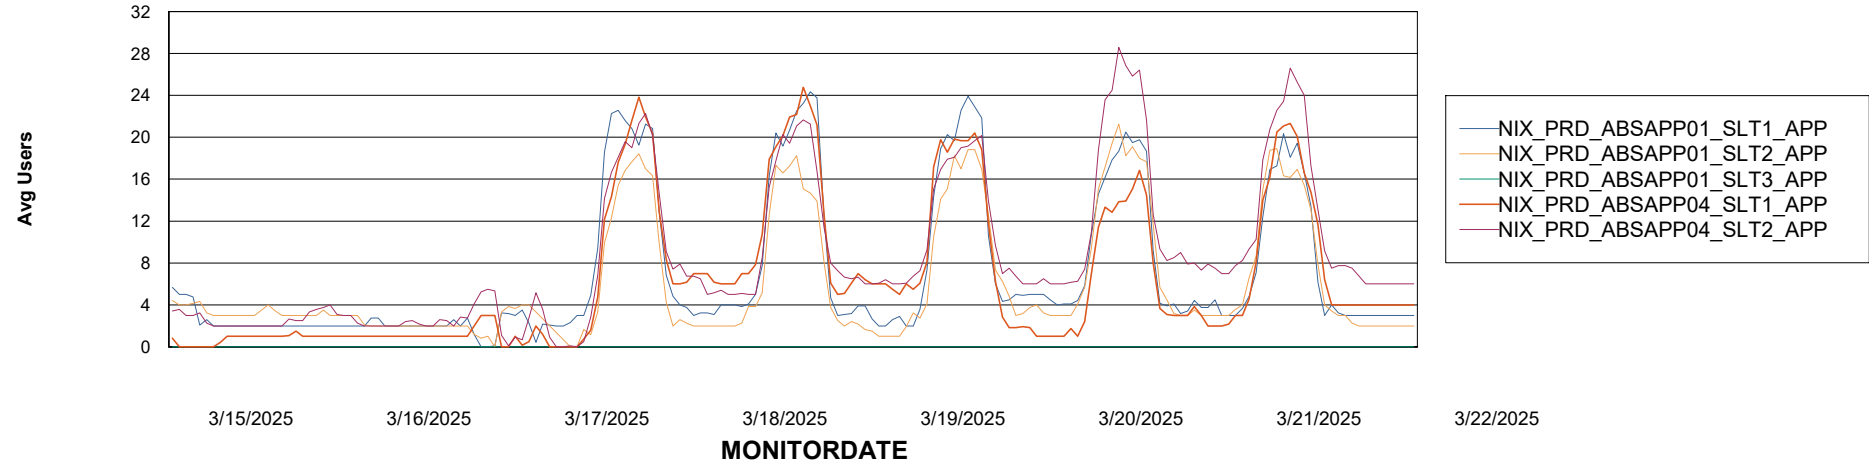

Avg users per day per ABS server