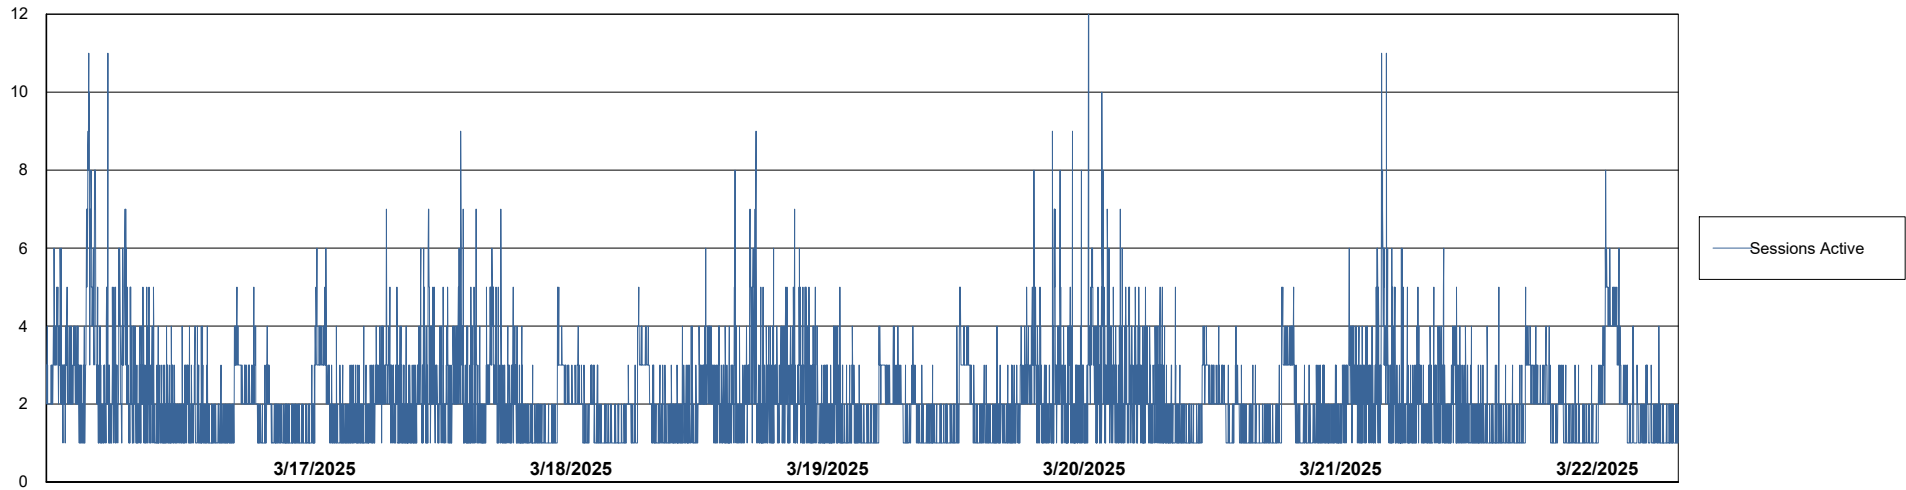

Weekly SLA Customer Report

Customer NIX_Production
Database ID 51

Database Performance NIX_PRD_ABSBI_ABS1

Weekly SLA Customer Report

Customer NIX_Production
Database ID 51

Database Performance NIX_PRD_ABSD01_ABS1