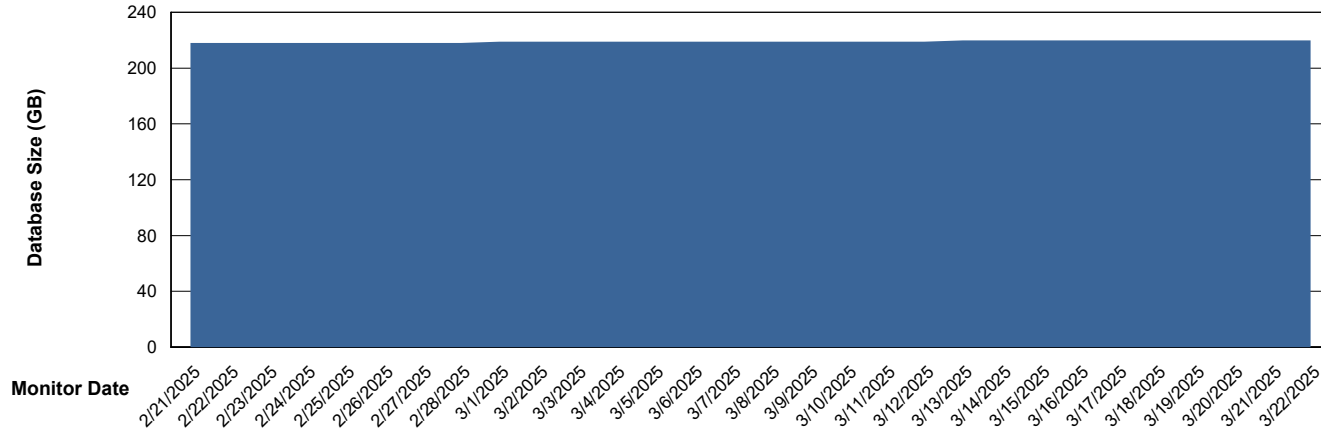

DATABASE SIZE NIX_PRD_ABSBI_ABS1

Database growth over last month