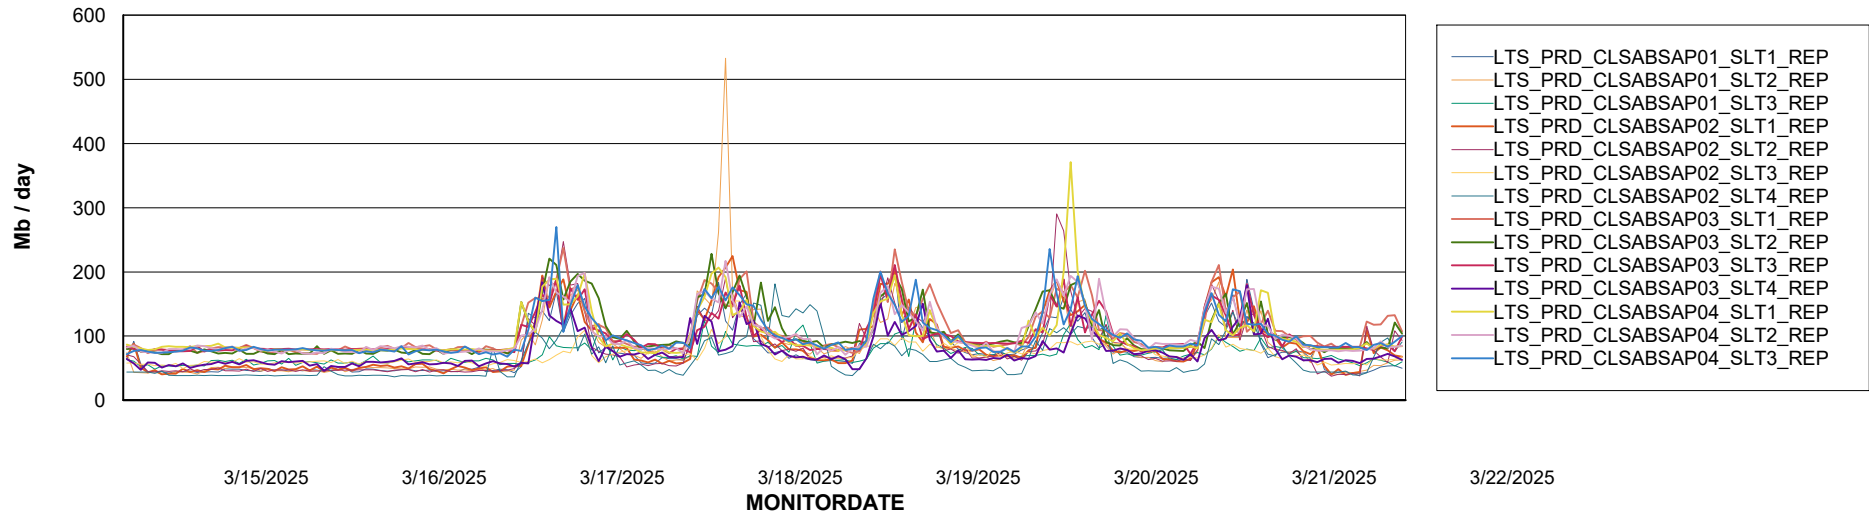

ABSSolute Application ReportServer Services

Avg memory used per ReportServer Service