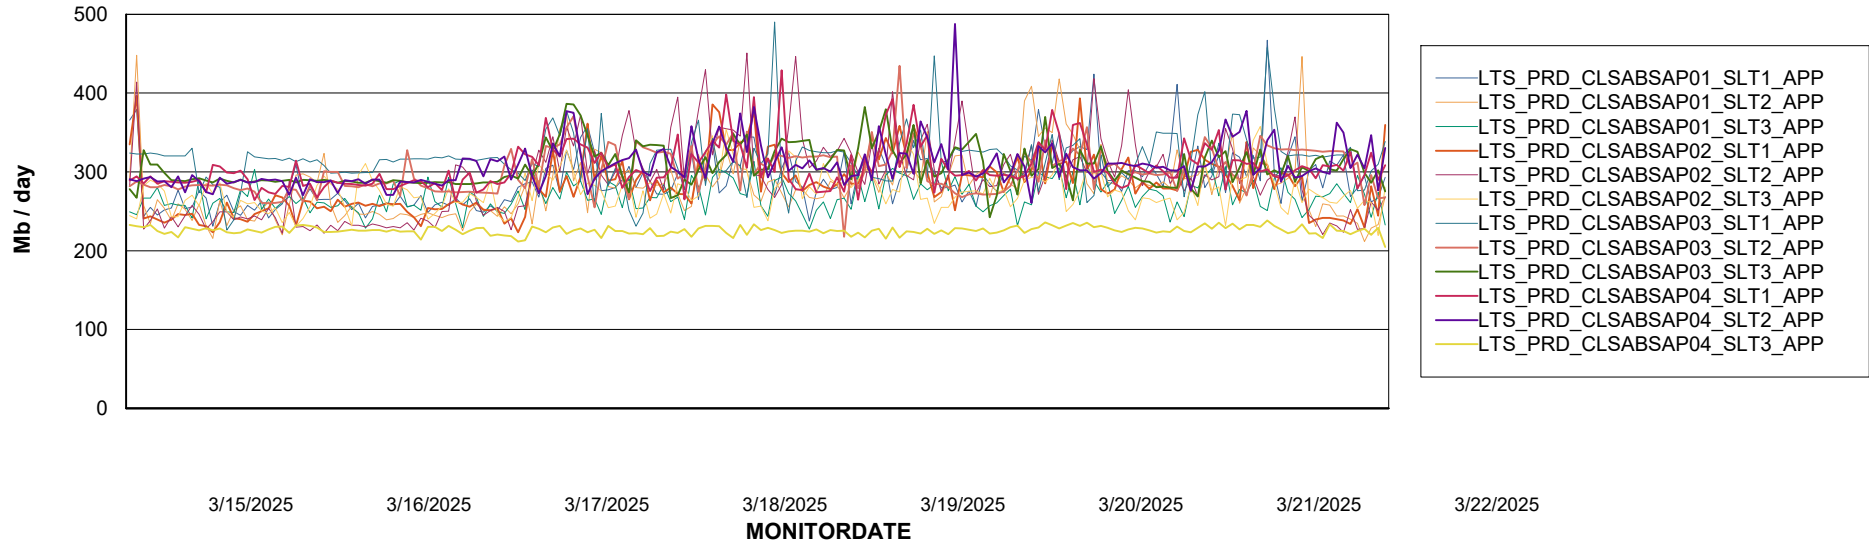

ABSSolute Application Server Services

Avg memory used per ABS Server Service