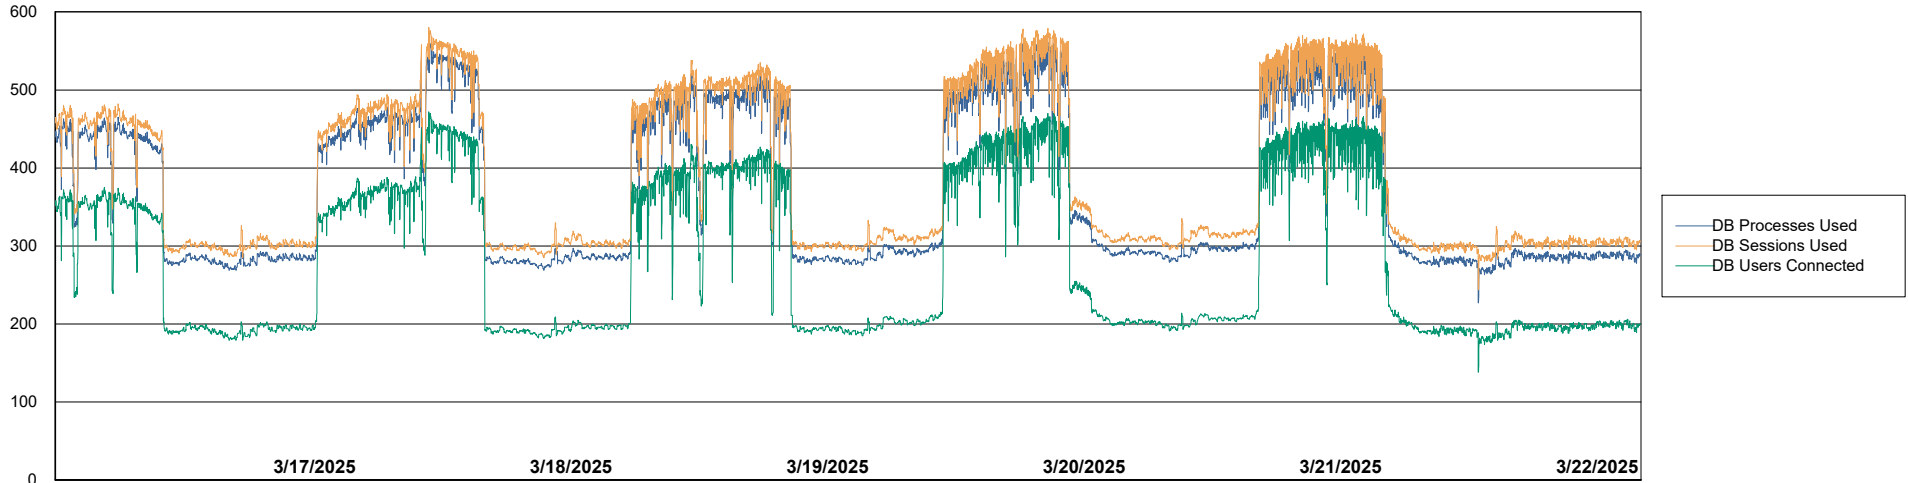

Weekly SLA Customer Report

Customer LTS(CleanLease)_Production
Database ID 126

Database Performance LTS_PRD_CLSABSBI01_ABS1

Weekly SLA Customer Report

Customer LTS(CleanLease)_Production
Database ID 126

Database Performance LTS_PRD_CLSABSD01_ABS1