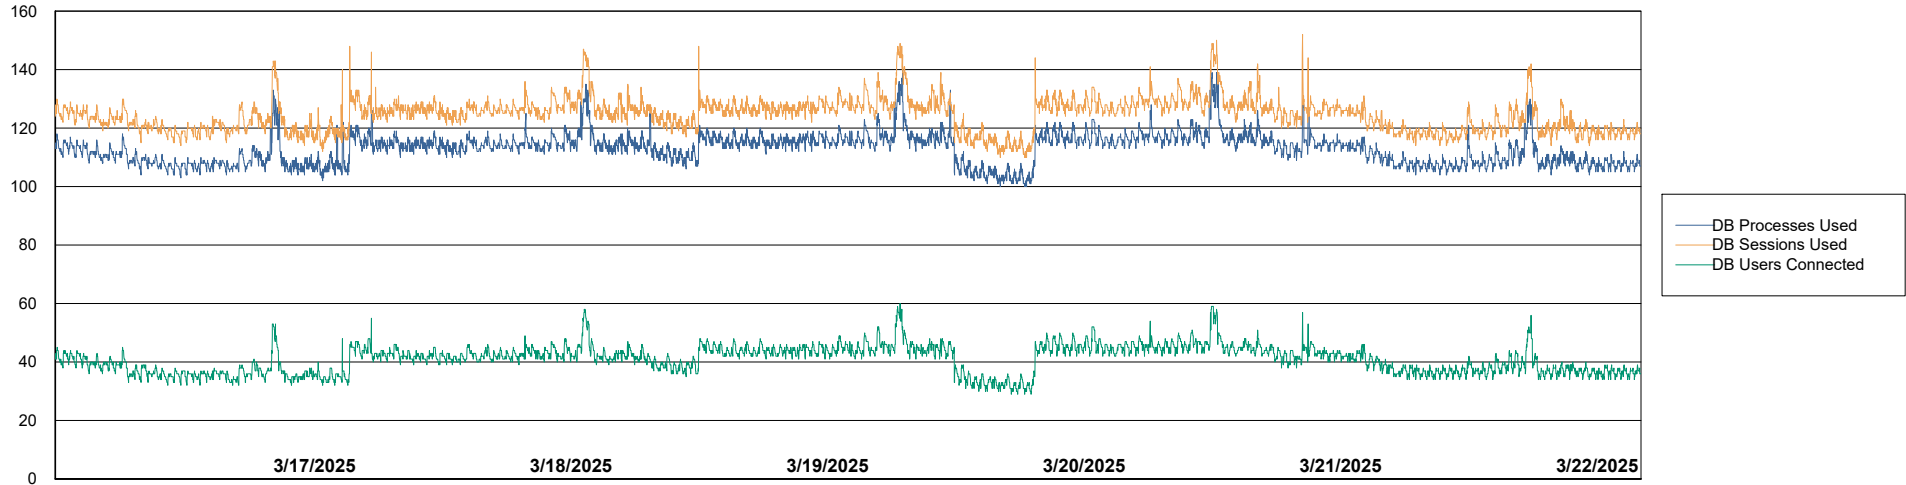

Database Performance LTS_PRD_CLSABSBI01_ABS1