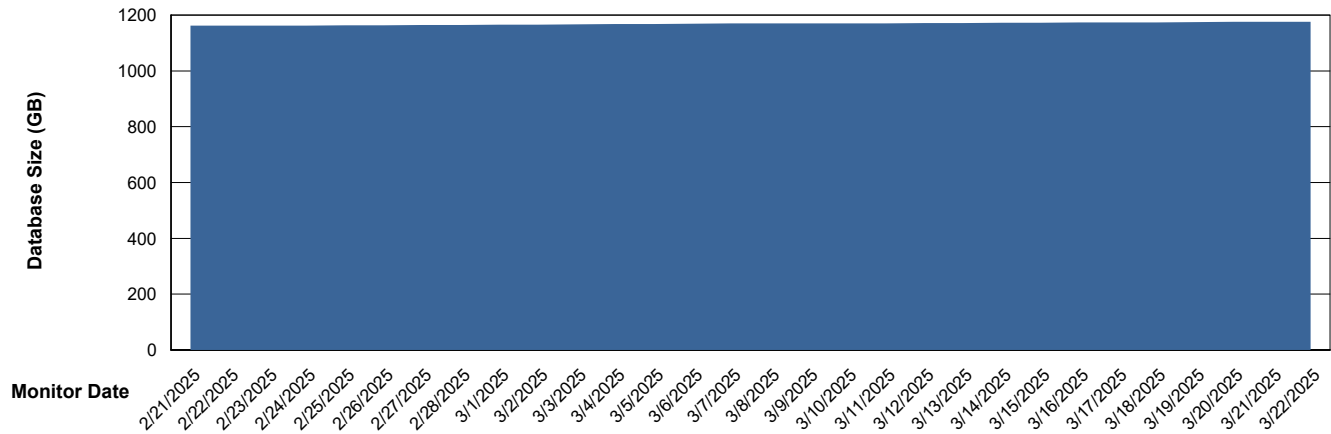

Customer LTS(CleanLease)_Production
Database ID 126

DATABASE SIZE LTS_PRD_CLSABSBI01_ABS1

Database growth over last month

DATABASE SIZE LTS_PRD_CLSABSDB01_ABS1

Database growth over last month

Weekly SLA Customer Report