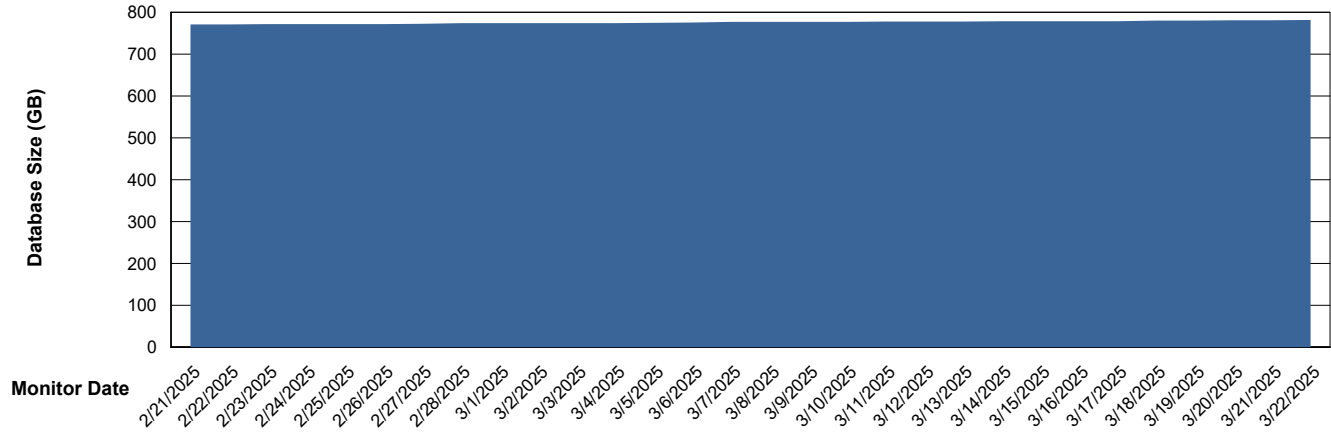

DATABASE SIZE LTS_PRD_CLSABSBI01_ABS1

Database growth over last month