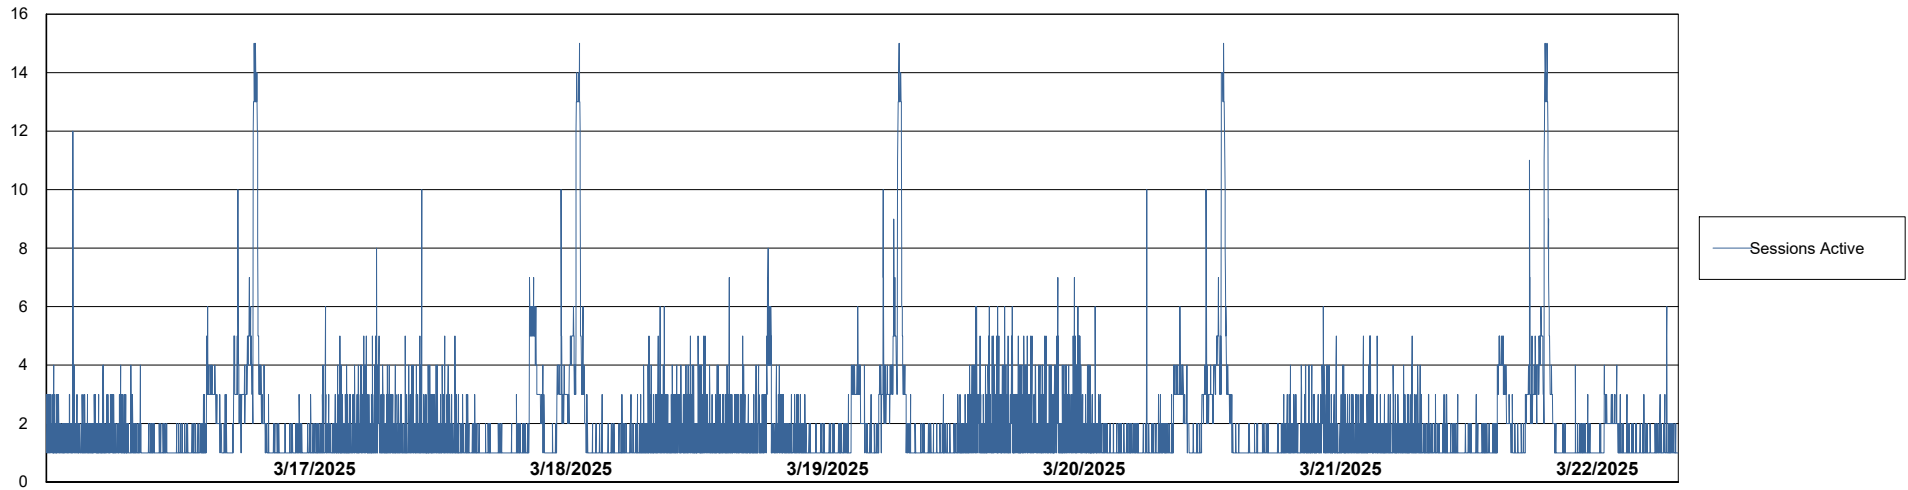

Weekly SLA Customer Report

Customer LTS(CleanLease)_Production
Database ID 126

Database Performance LTS_PRD_CLSABSBI01_ABS1

Weekly SLA Customer Report

Customer LTS(CleanLease)_Production
Database ID 126

Database Performance LTS_PRD_CLSABSD01_ABS1