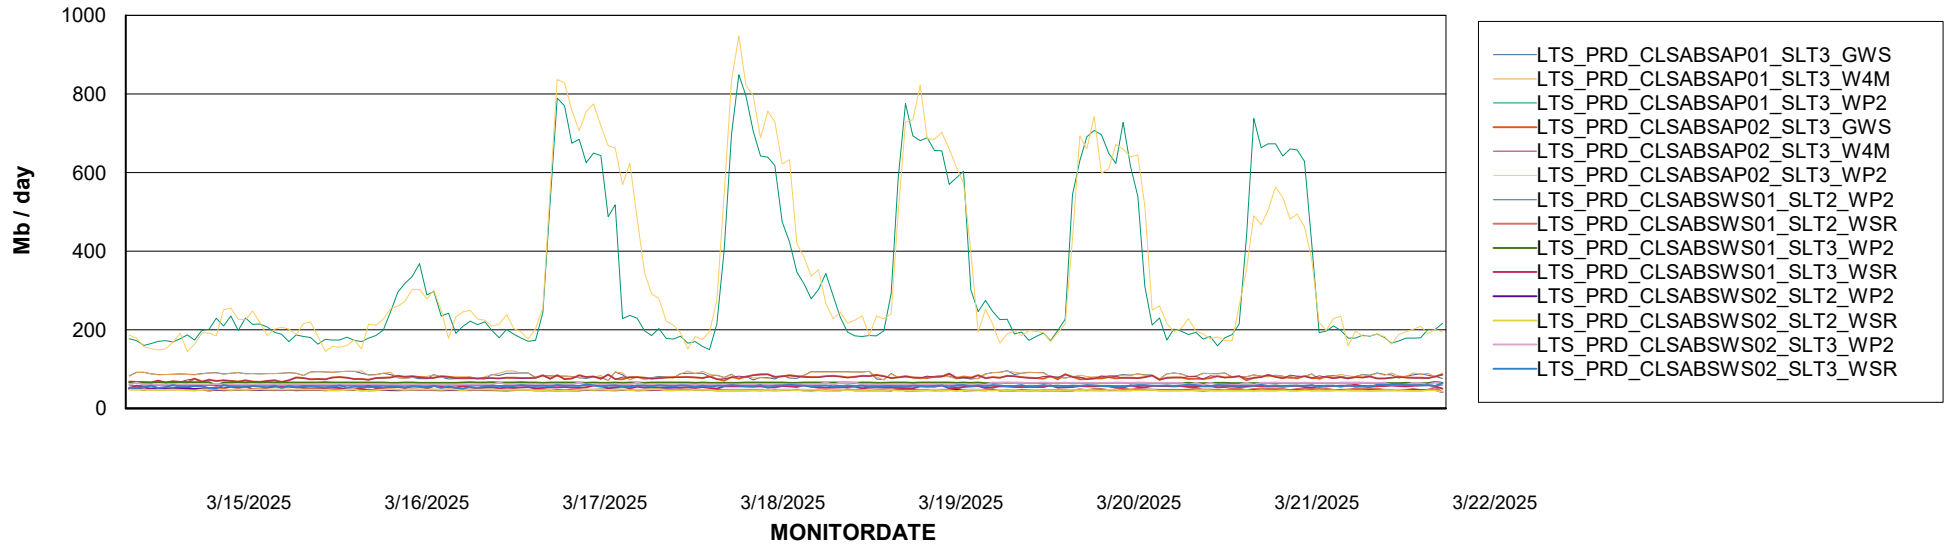

ABSSolute Web Component Services

Avg memory used per ABS Web component