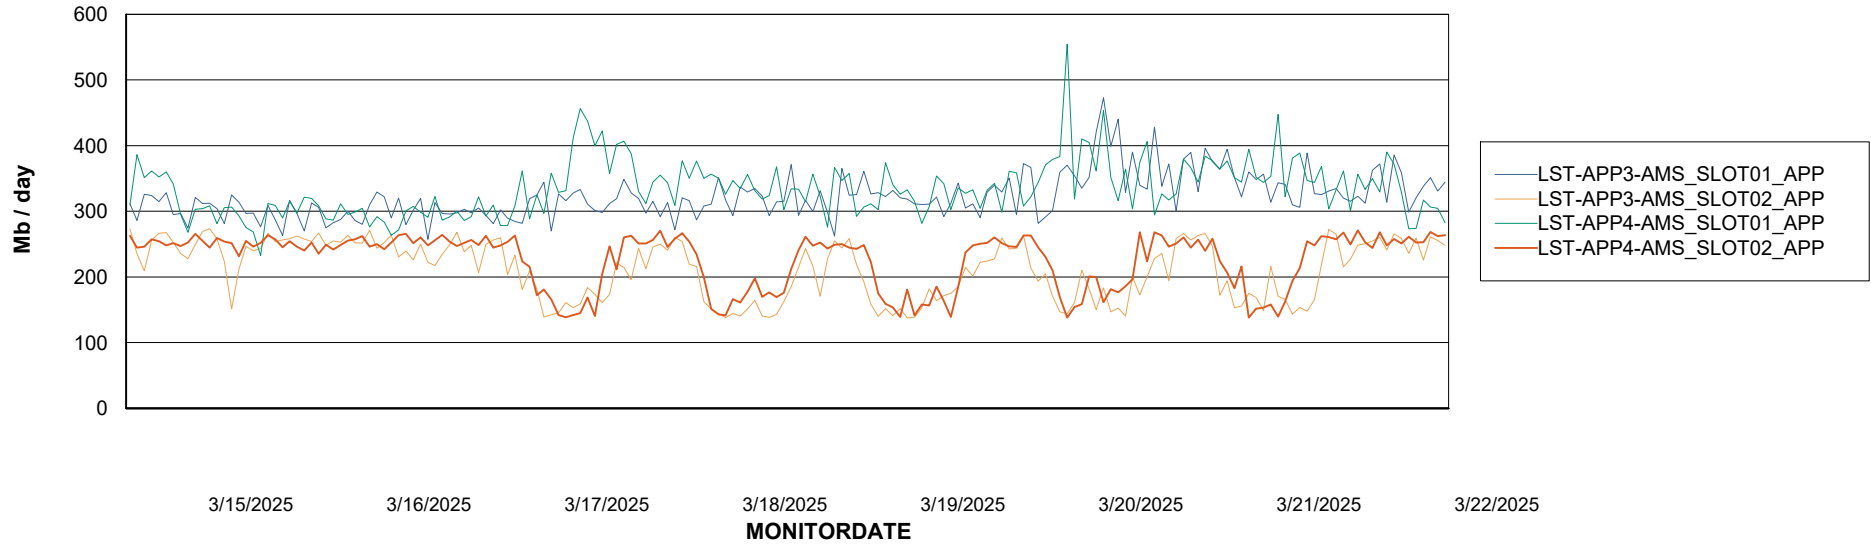

ABSSolute Application Server Services

Avg memory used per ABS Server Service