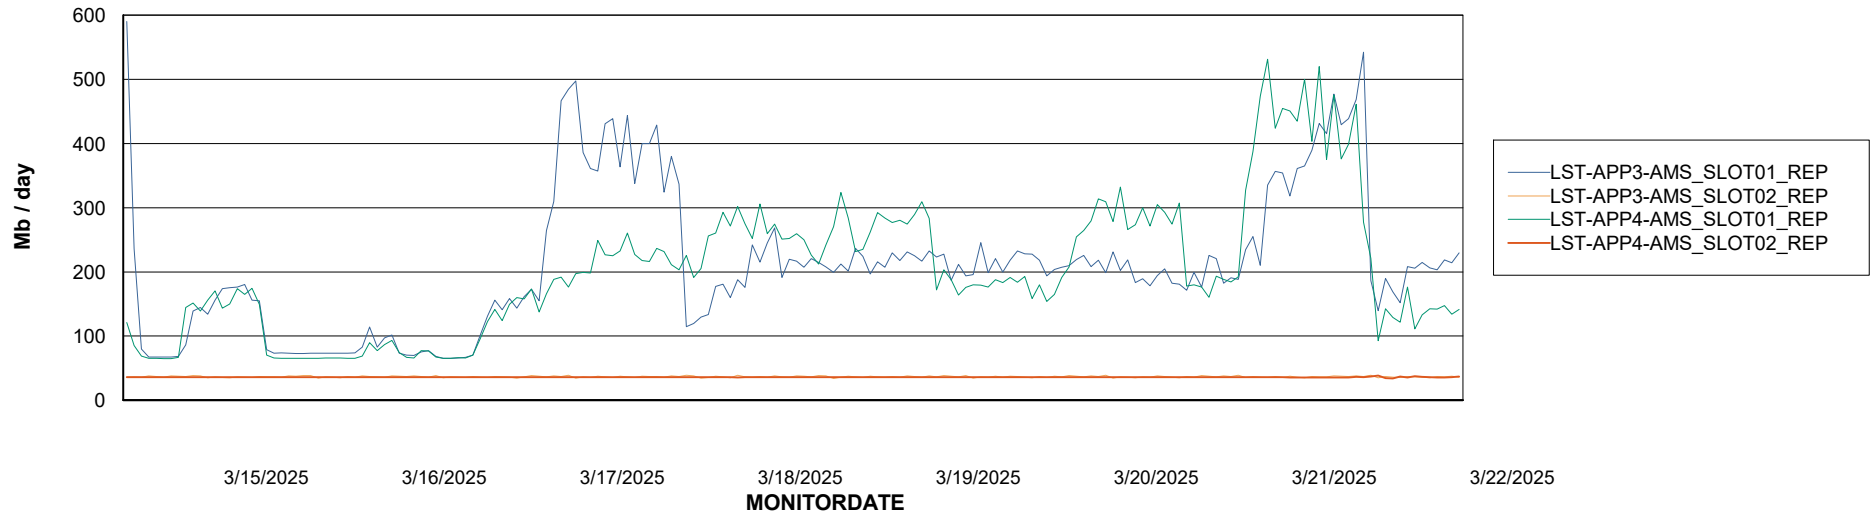

ABSSolute Application ReportServer Services

Avg memory used per ReportServer Service