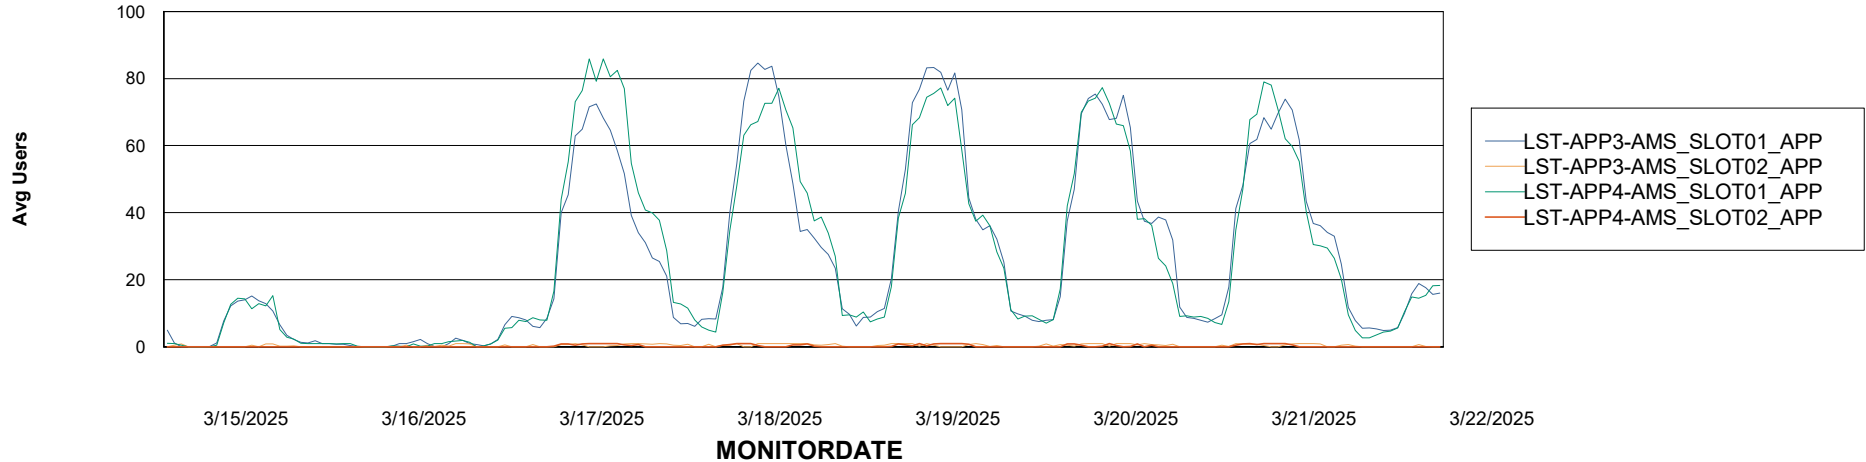

Weekly SLA Customer Report

Customer LST OCI AMS Production ABSME
Database ID 213

ABSSolute Application Server Services

Avg memory used per ABS Server Service

Avg users per day per ABS server

Weekly SLA Customer Report