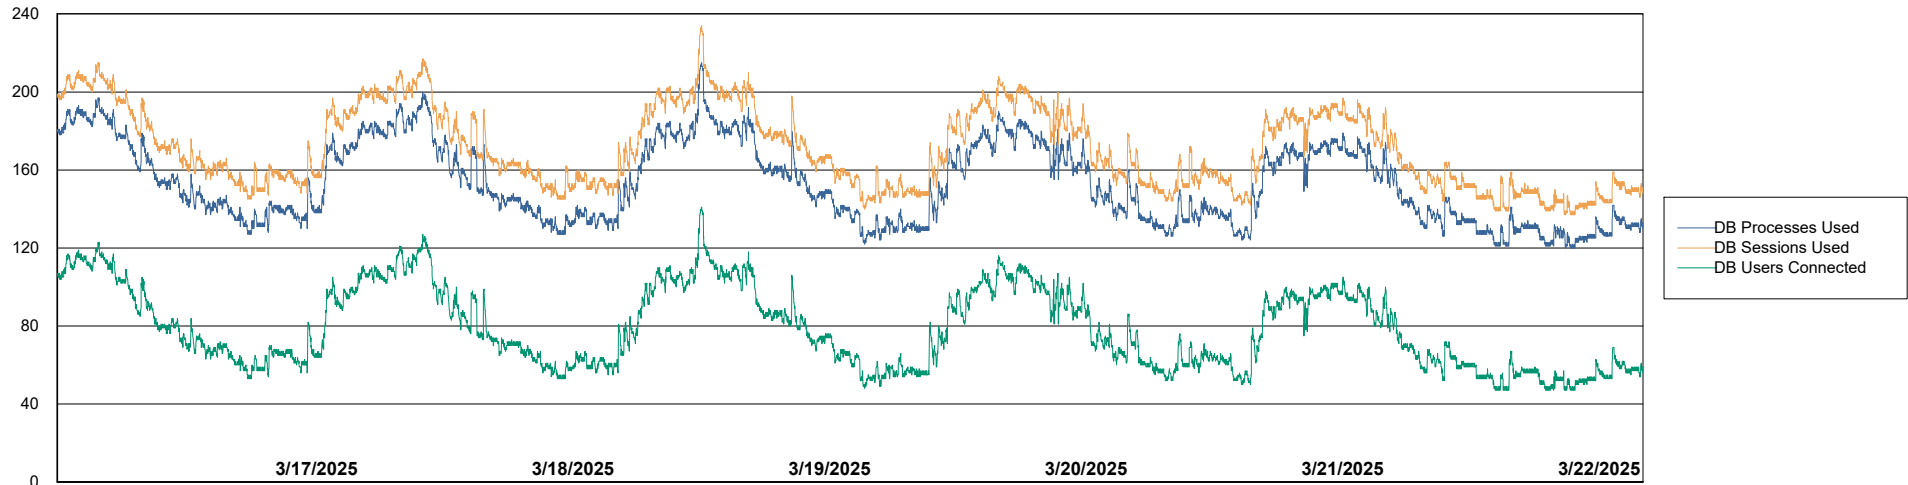

Database Performance LST-DBS4-AMS_DB_ABSME2