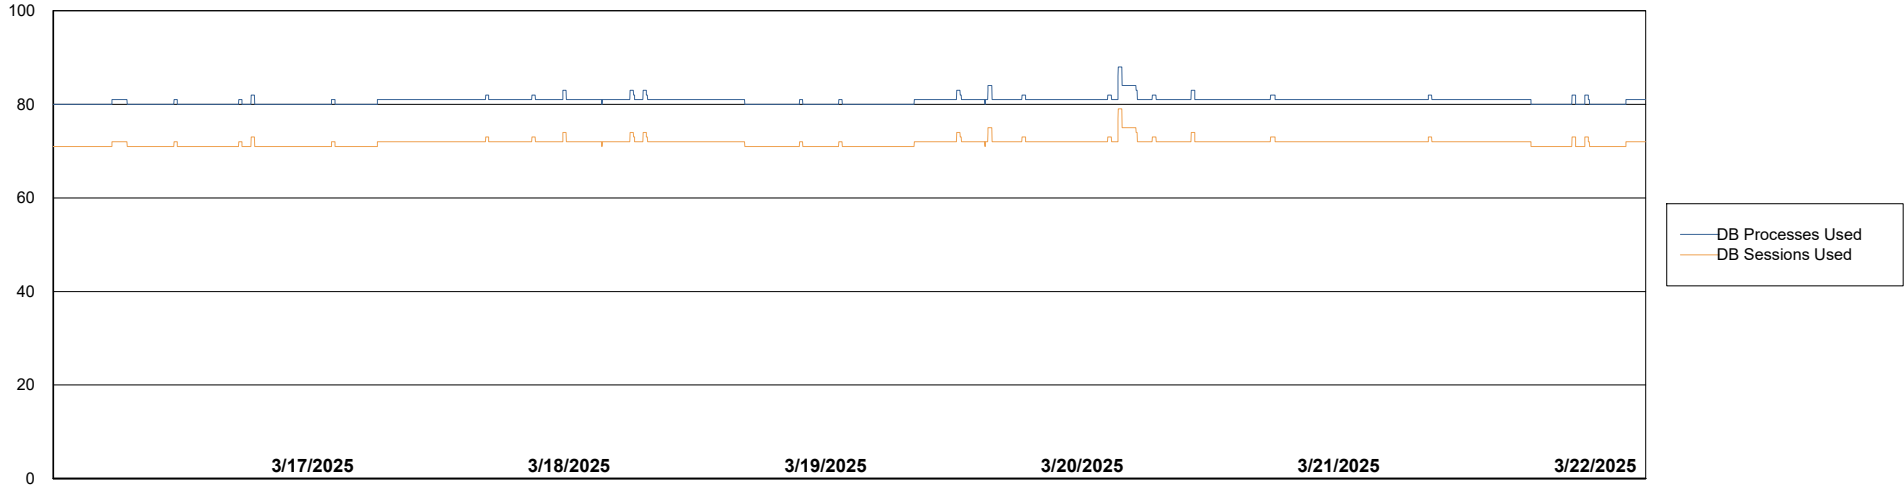

Database Performance LST-DBS3-AMS_DB_HSBME2

DB Processes Max 0
DB Processes Max 1,000