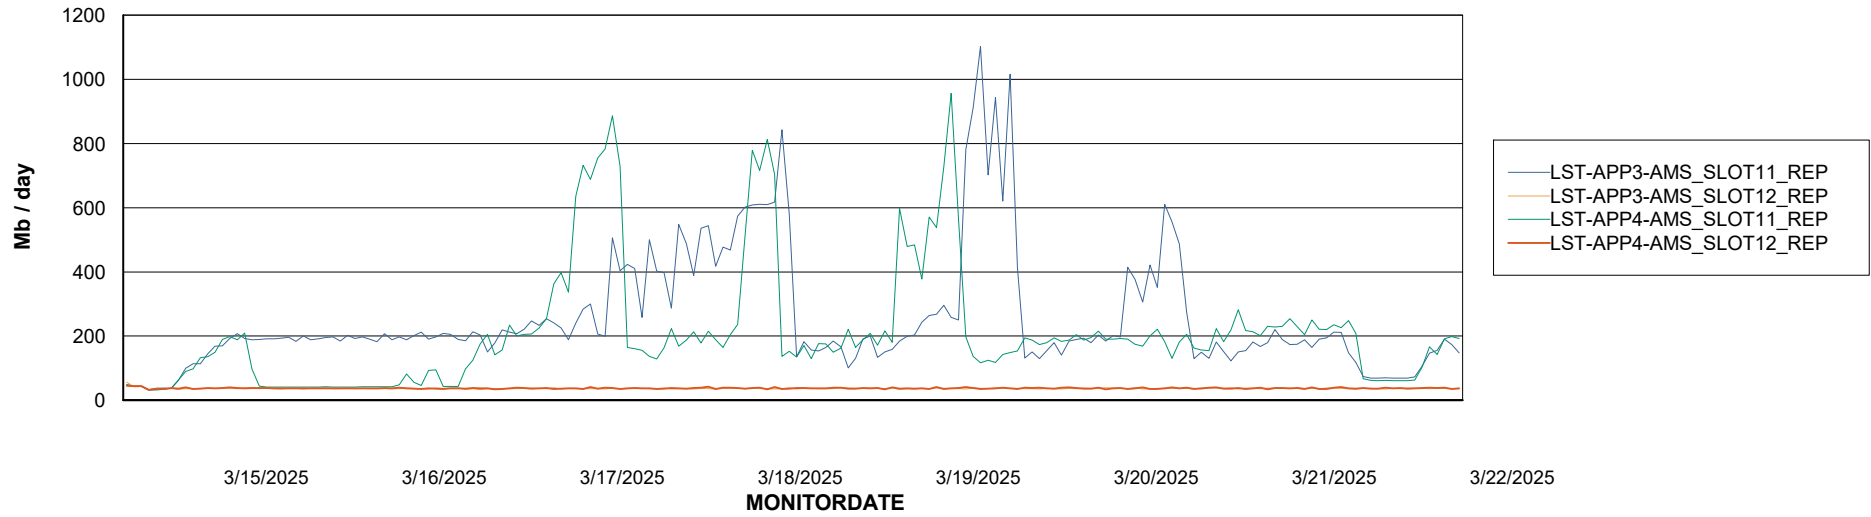

ABSSolute Application ReportServer Services

Avg memory used per ReportServer Service