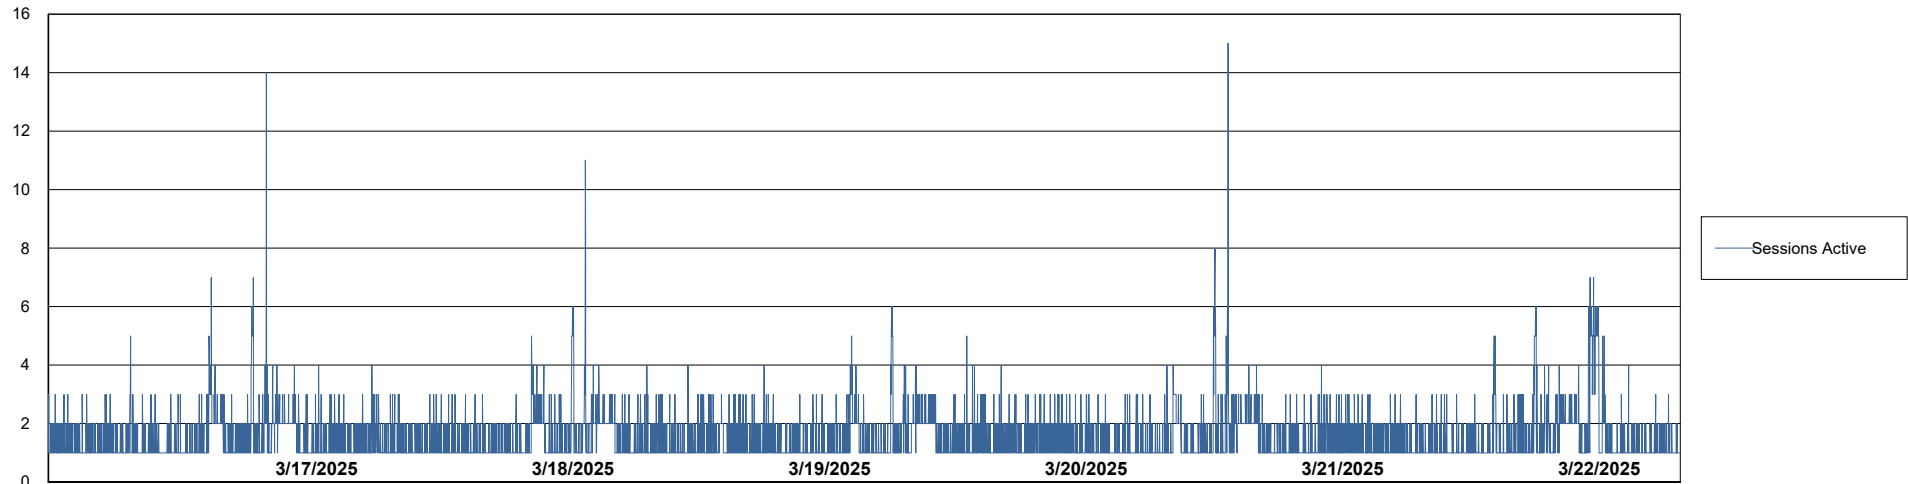

Database Performance LST-DBS4-AMS_DB_ABSME2