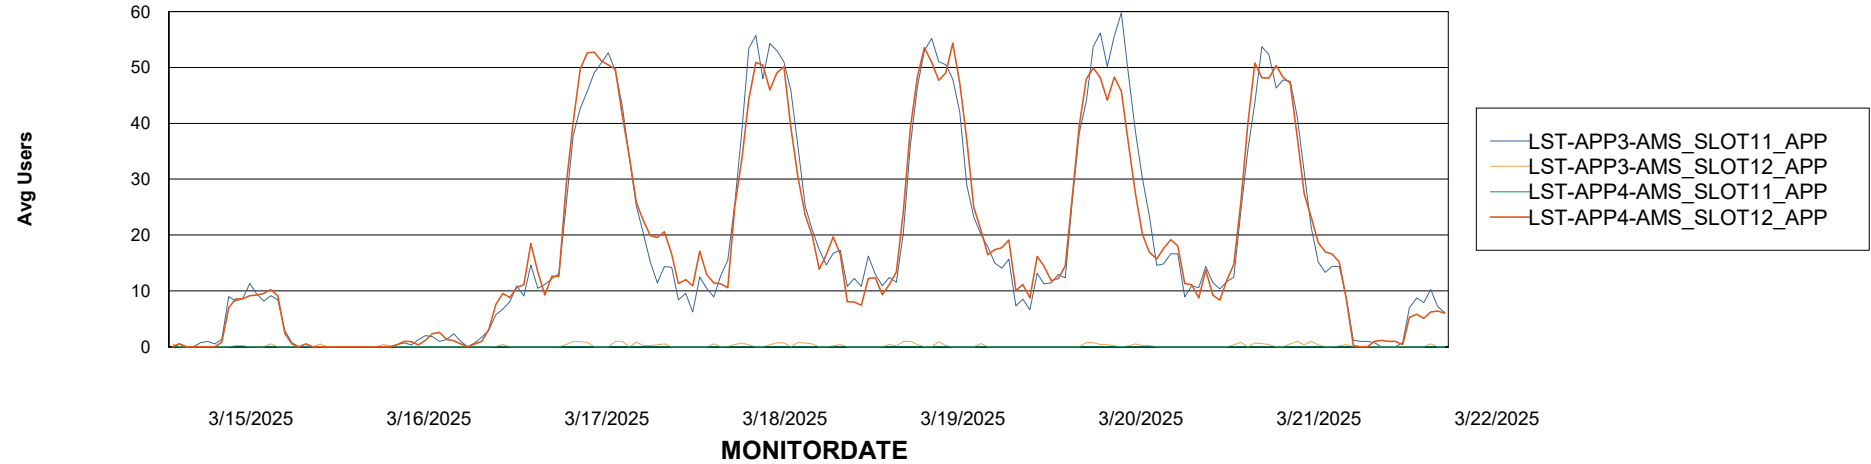

Avg users per day per ABS server