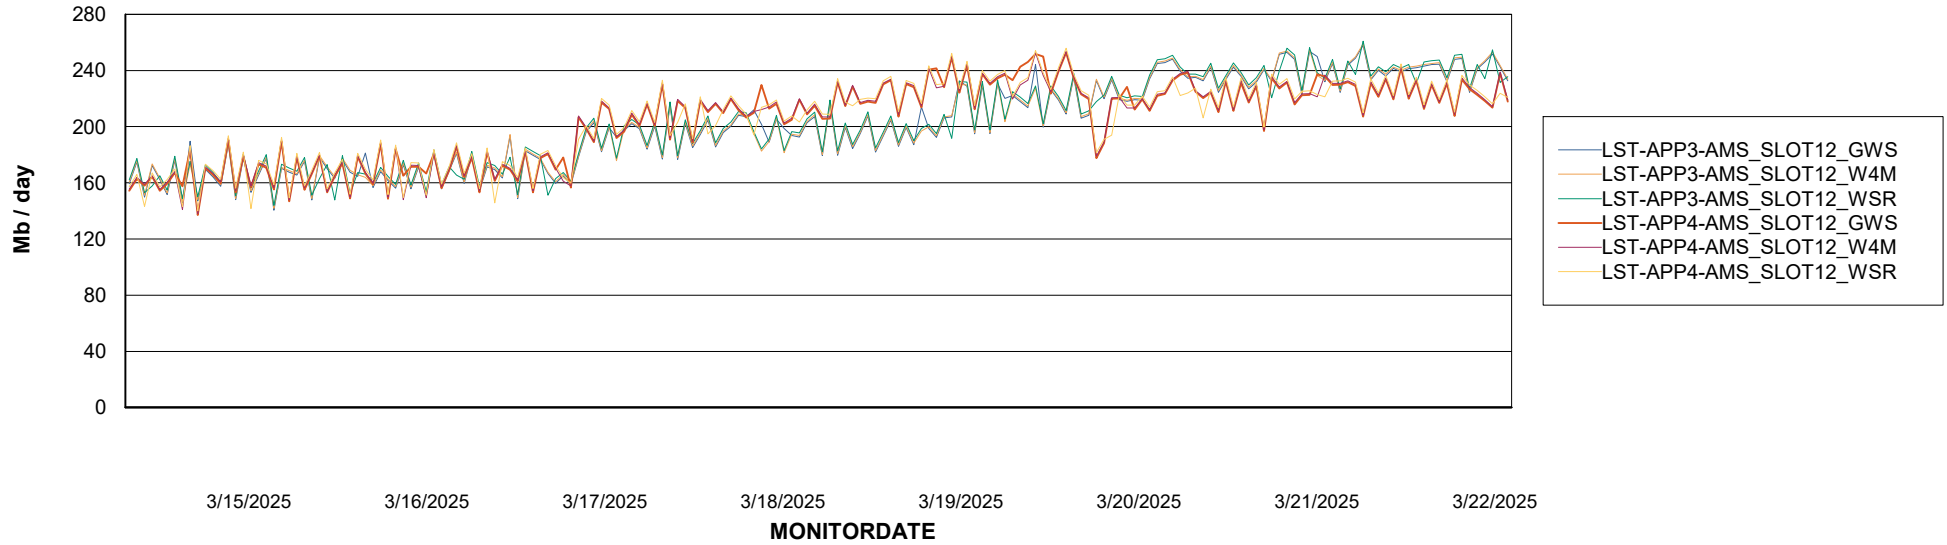

ABSSolute Web Component Services

Avg memory used per ABS Web component