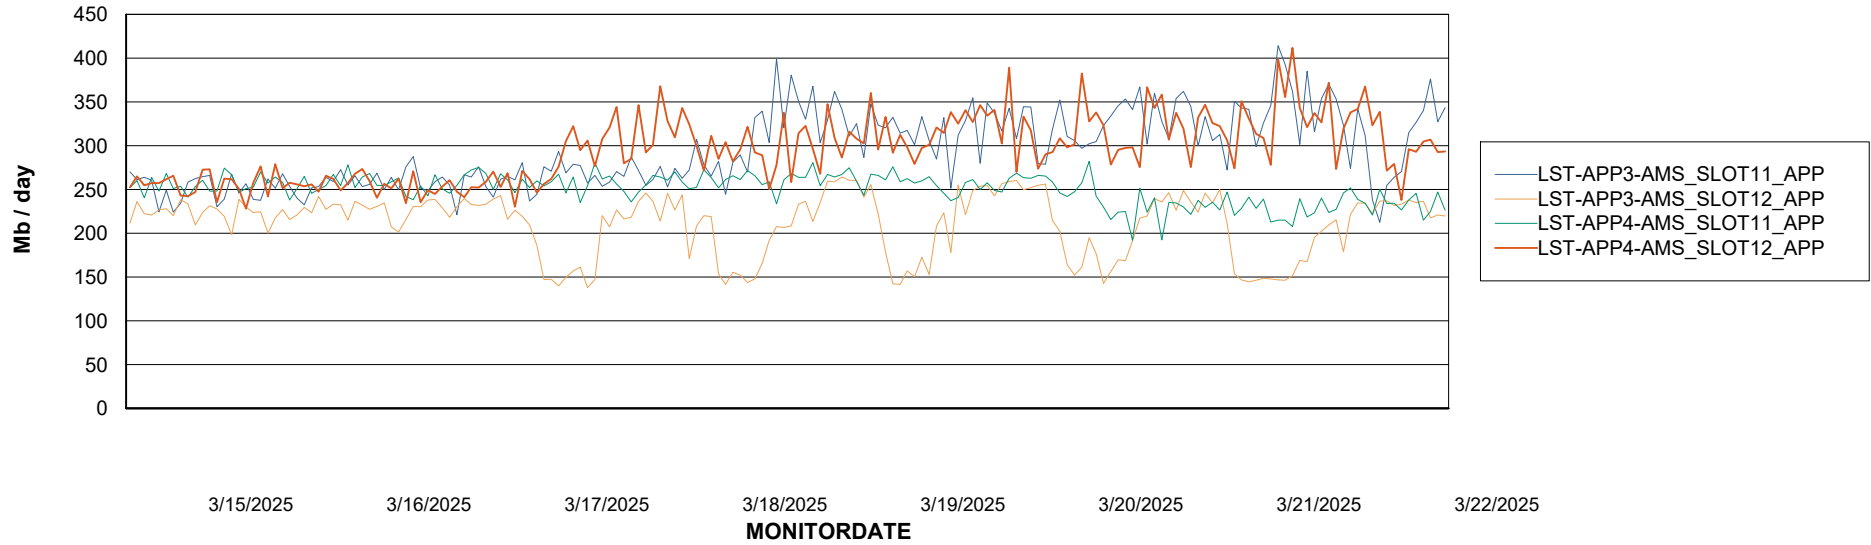

ABSSolute Application Server Services

Avg memory used per ABS Server Service