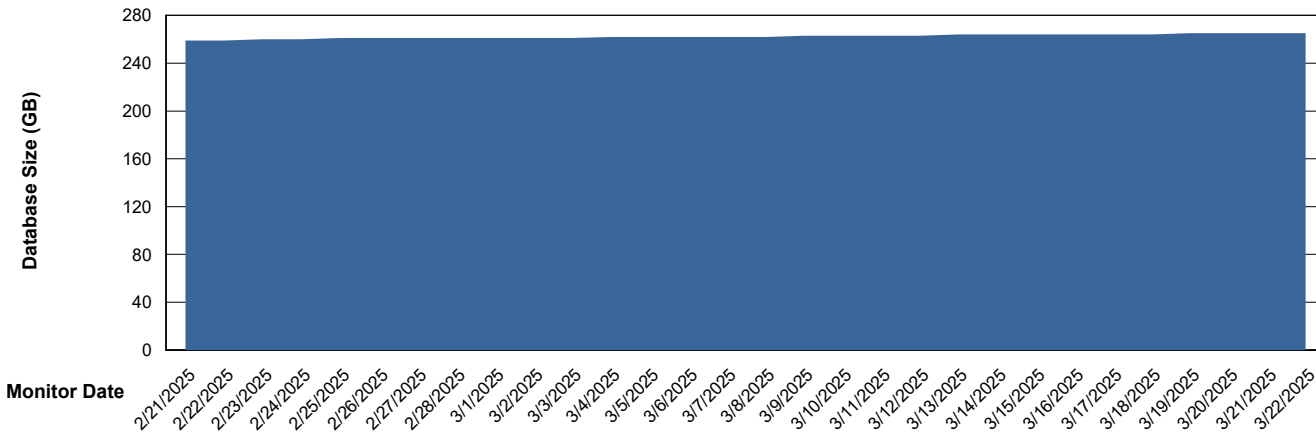

DATABASE SIZE LST-DBS5-AMS_DB_ABSEE

Database growth over last month