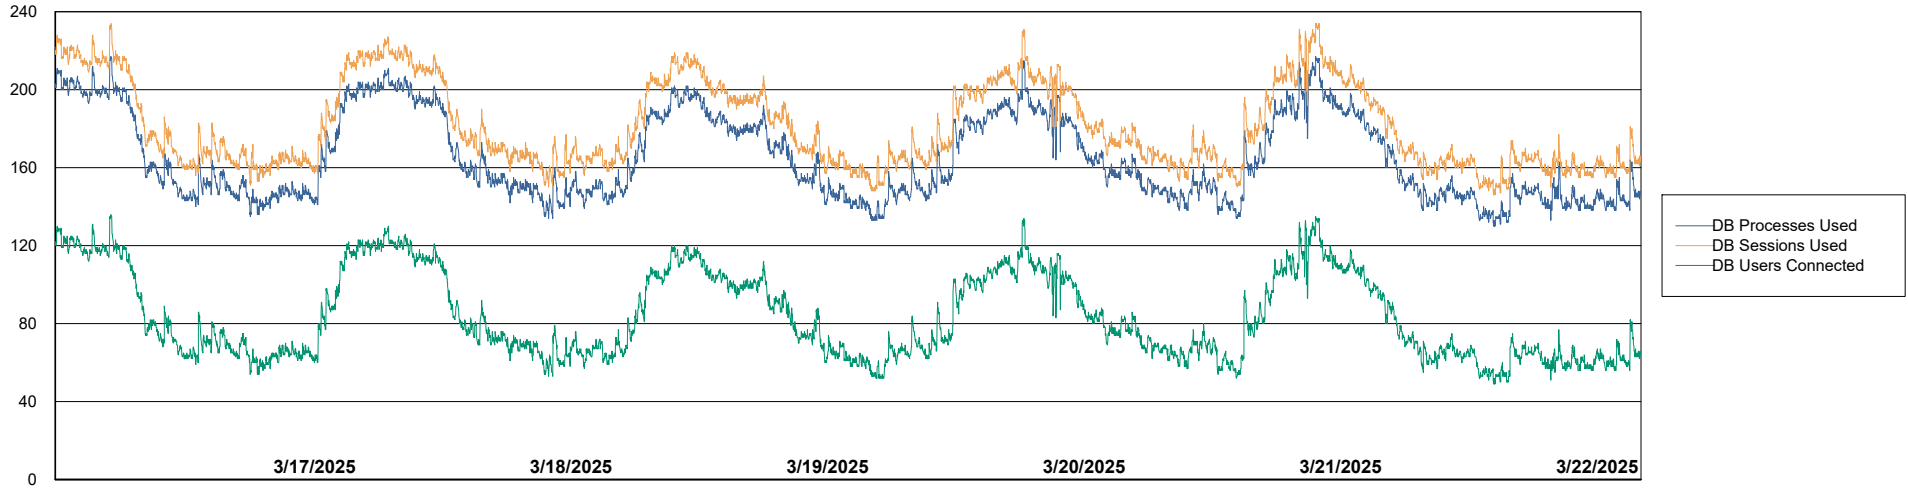

Database Performance LST-DBS5-AMS_DB_ABSEE