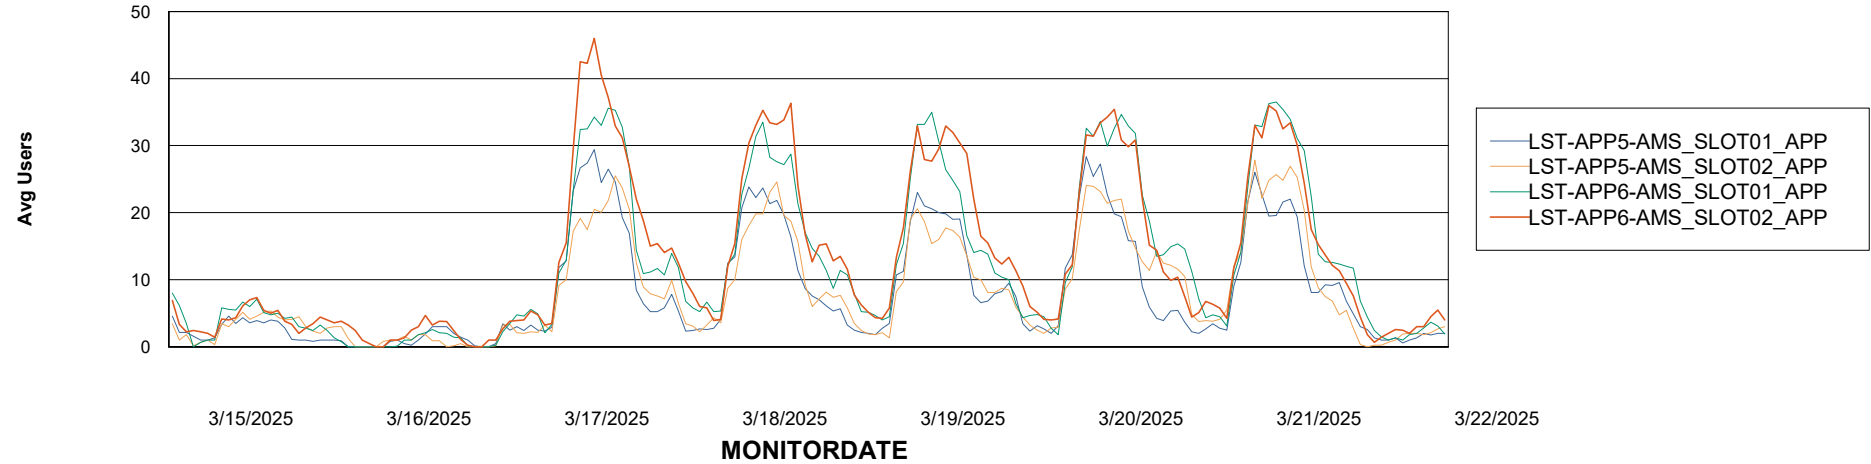

Weekly SLA Customer Report

Customer LST OCI AMS Production ABSEE
Database ID 206

ABSSolute Application Server Services

Avg memory used per ABS Server Service

Avg users per day per ABS server

Weekly SLA Customer Report