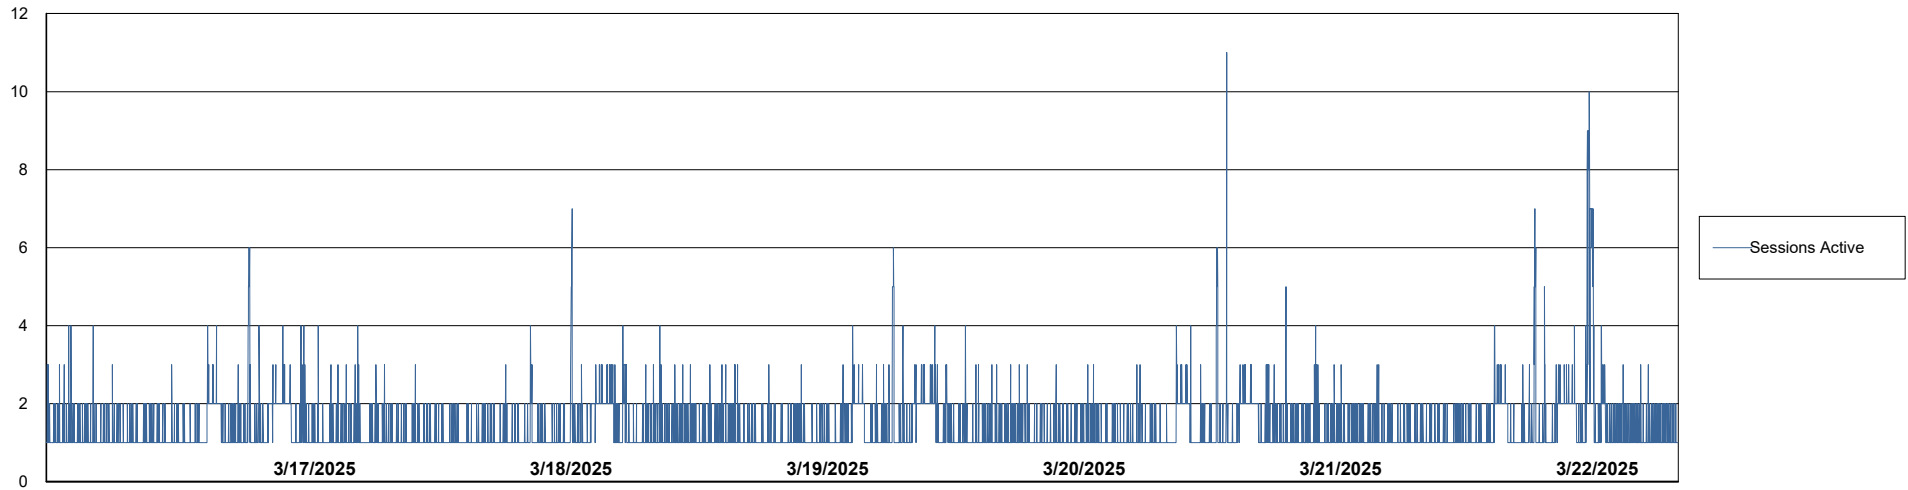

Database Performance LST-DBS5-AMS_DB_ABSEE