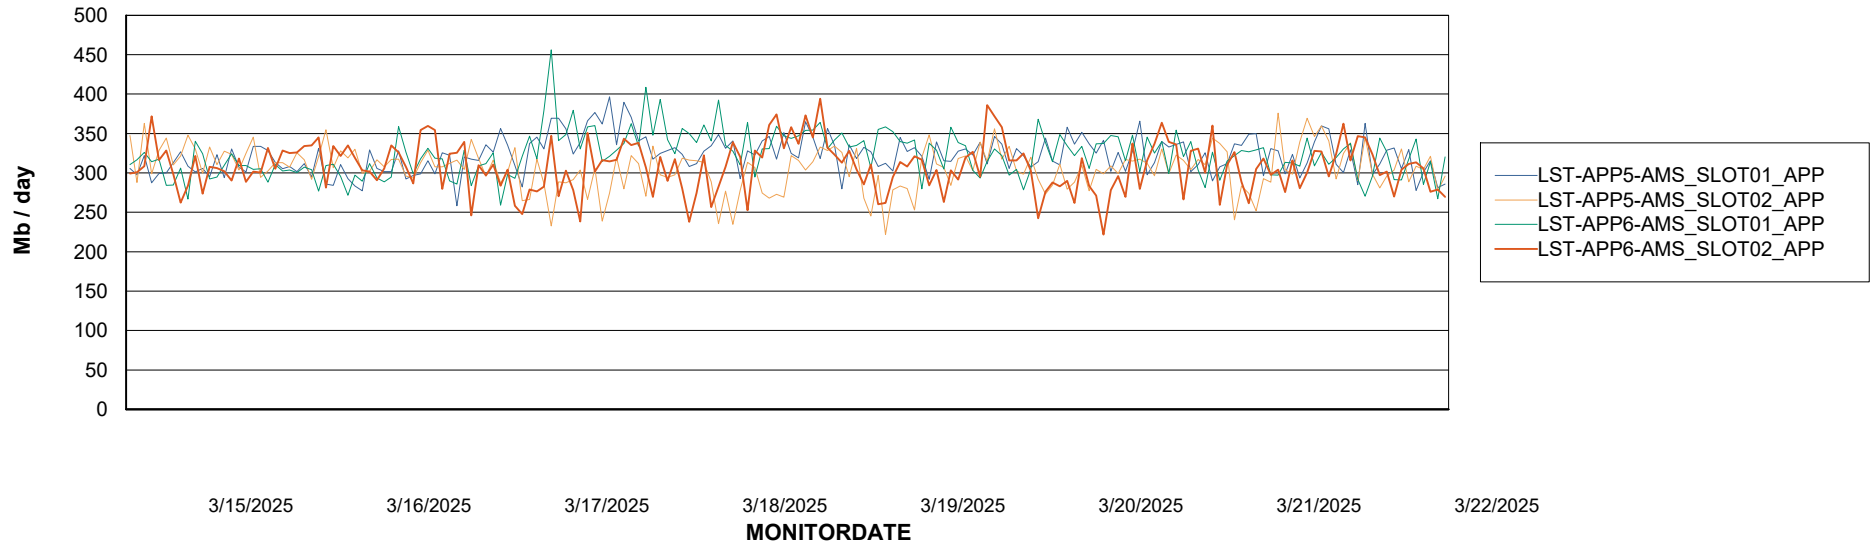

ABSSolute Application Server Services

Avg memory used per ABS Server Service