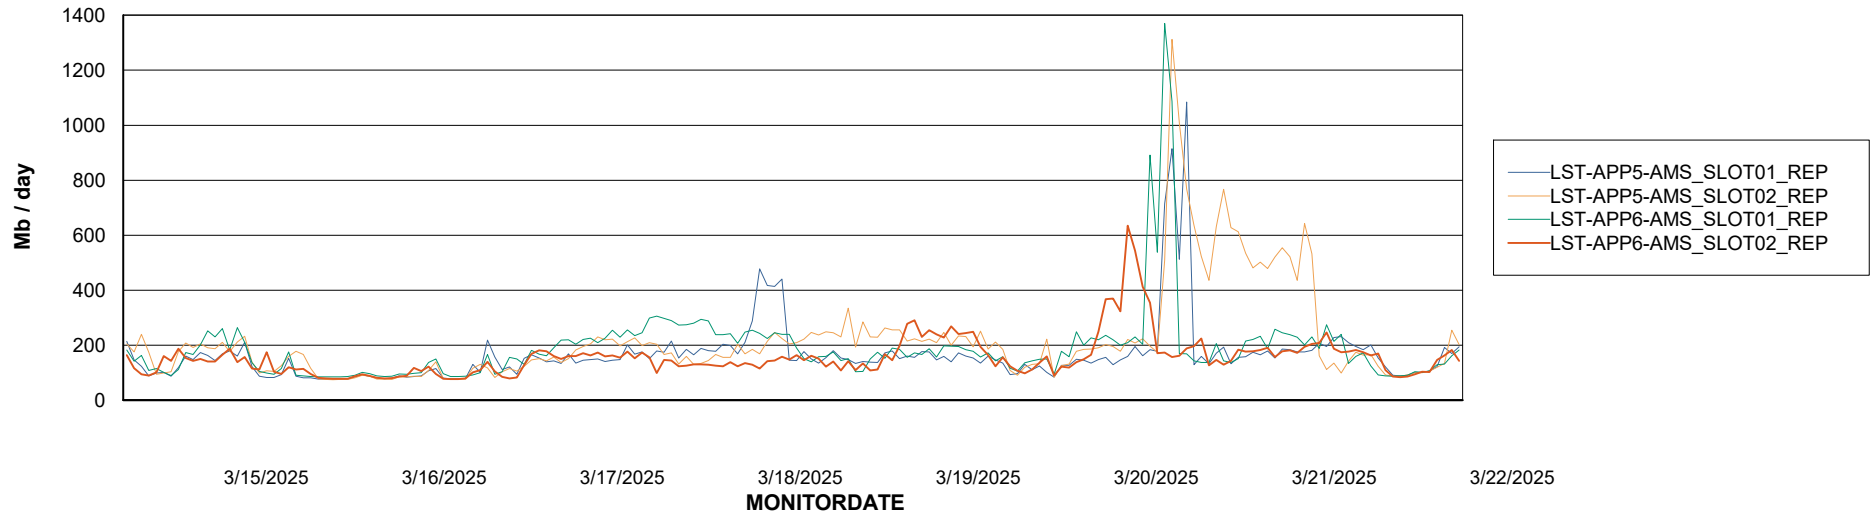

ABSSolute Application ReportServer Services

Avg memory used per ReportServer Service