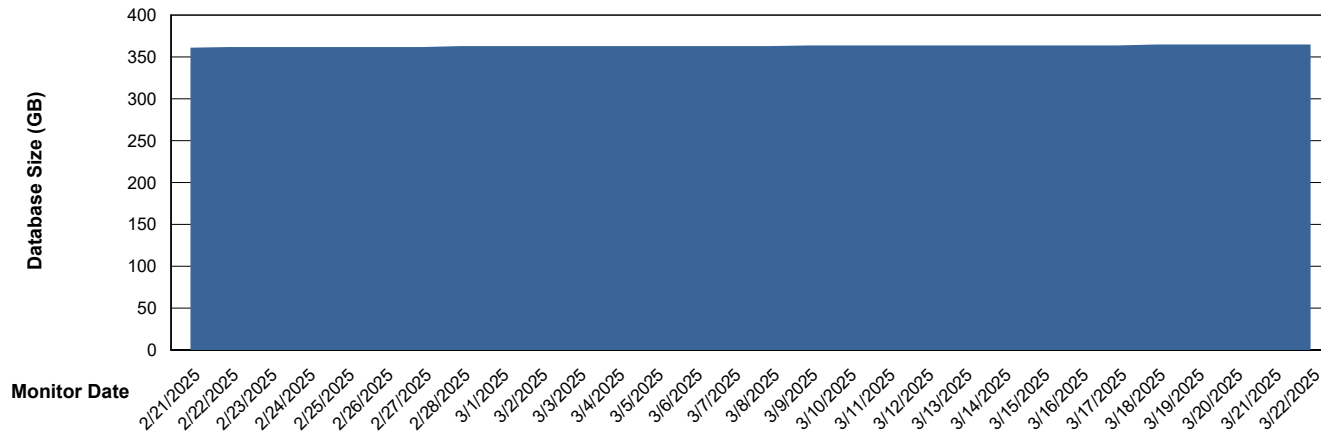

Weekly SLA Customer Report

Customer LLG_Production
Database ID 148

Database Performance LLG_ABSDB02_PROD_HSBABS1

DB Processes Max 4
DB Processes Max 0
DB Processes Max 300

Weekly SLA Customer Report

Customer LLG_Production
Database ID 148

DATABASE SIZE LLG_ABSBI01_BI_PROD_ABS1

Database growth over last month

DATABASE SIZE LLG_ABSDB01_PROD_ABS1

Database growth over last month

Weekly SLA Customer Report

Customer LLG_Production
 Database ID 148