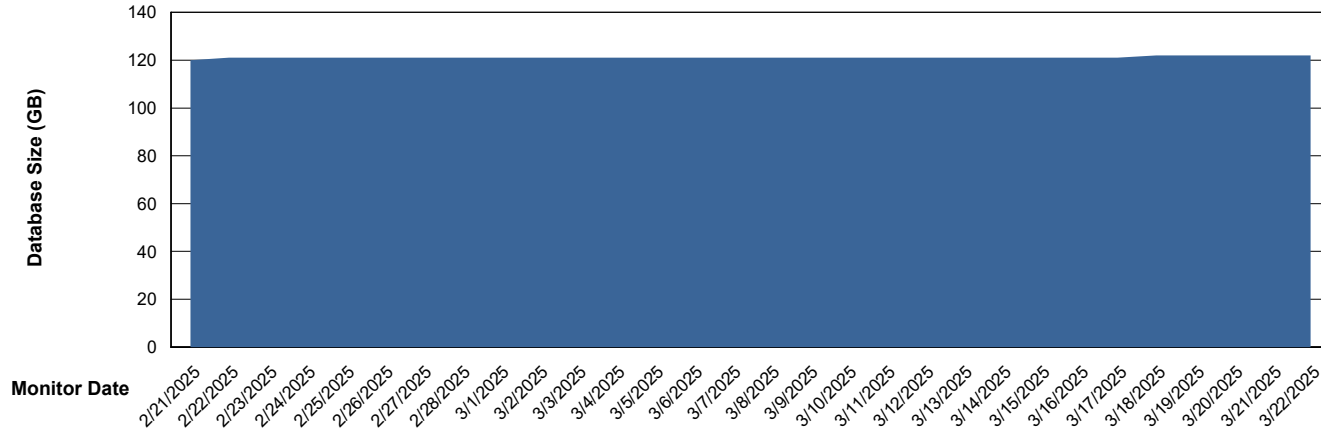

Weekly SLA Customer Report

Customer LLG_Production
Database ID 148

Database Performance LLG_ABSDB02_PROD_HSBABS1

DB Processes Max 4
DB Processes Max 0
DB Processes Max 300

Weekly SLA Customer Report

Customer LLG_Production
Database ID 148

DATABASE SIZE LLG_ABSBI01_BI_PROD_ABS1

Database growth over last month

DATABASE SIZE LLG_ABSDB01_PROD_ABS1

Database growth over last month

Weekly SLA Customer Report

Customer LLG_Production
 Database ID 148