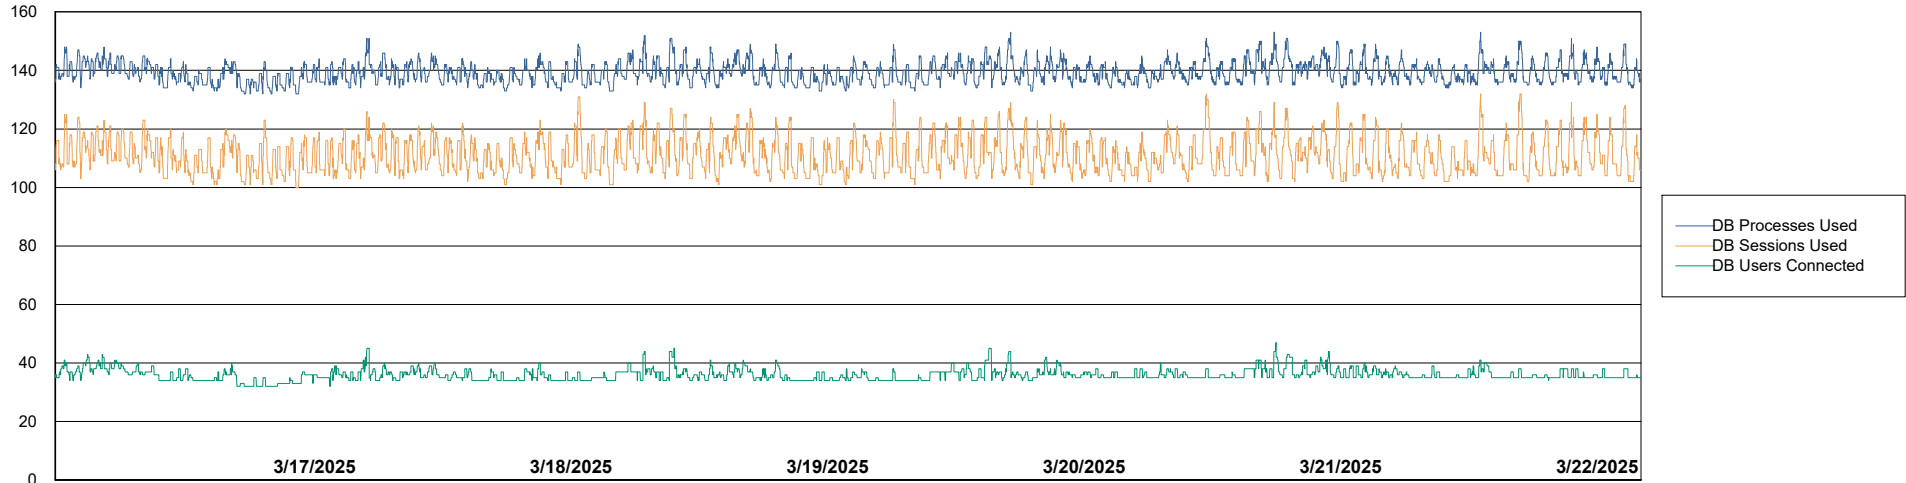

Weekly SLA Customer Report

Customer LLG_Production
Database ID 148

Database Performance LLG_ABSBI01_BI_PROD_ABS1

Weekly SLA Customer Report

Customer LLG_Production
Database ID 148

Database Performance LLG_ABSDB01_PROD_ABS1