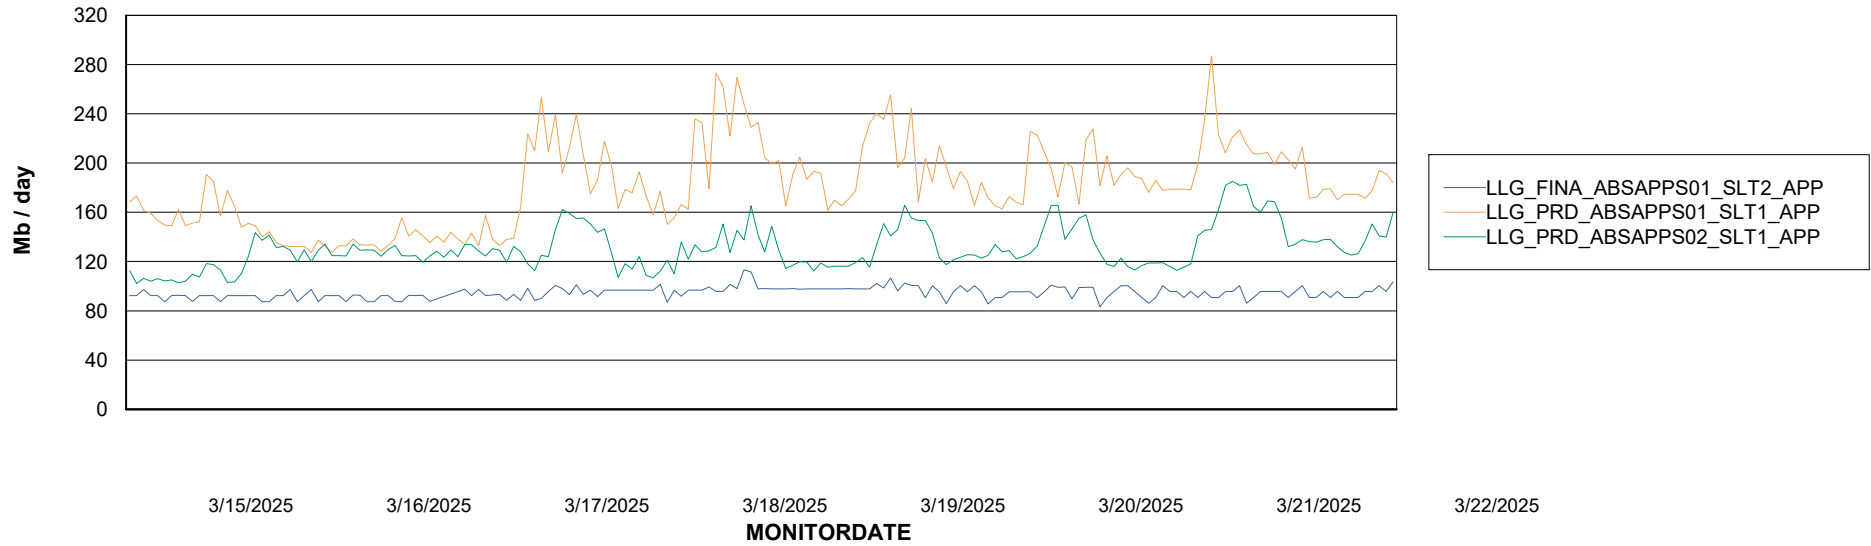

ABSSolute Application Server Services

Avg memory used per ABS Server Service