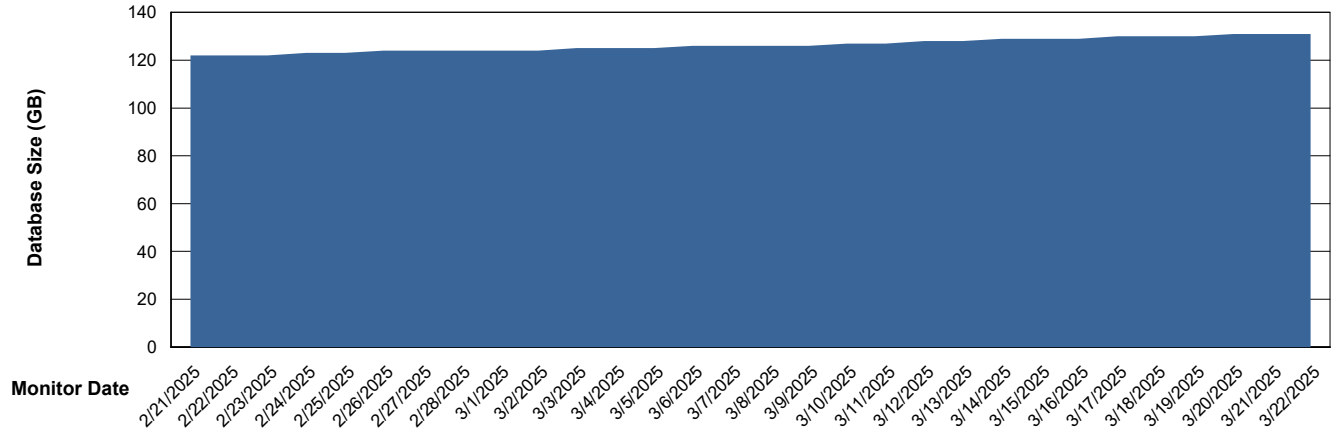

DATABASE SIZE Future Live KLH_PRD_SRSBIDB02_ABS1

Database growth over last month