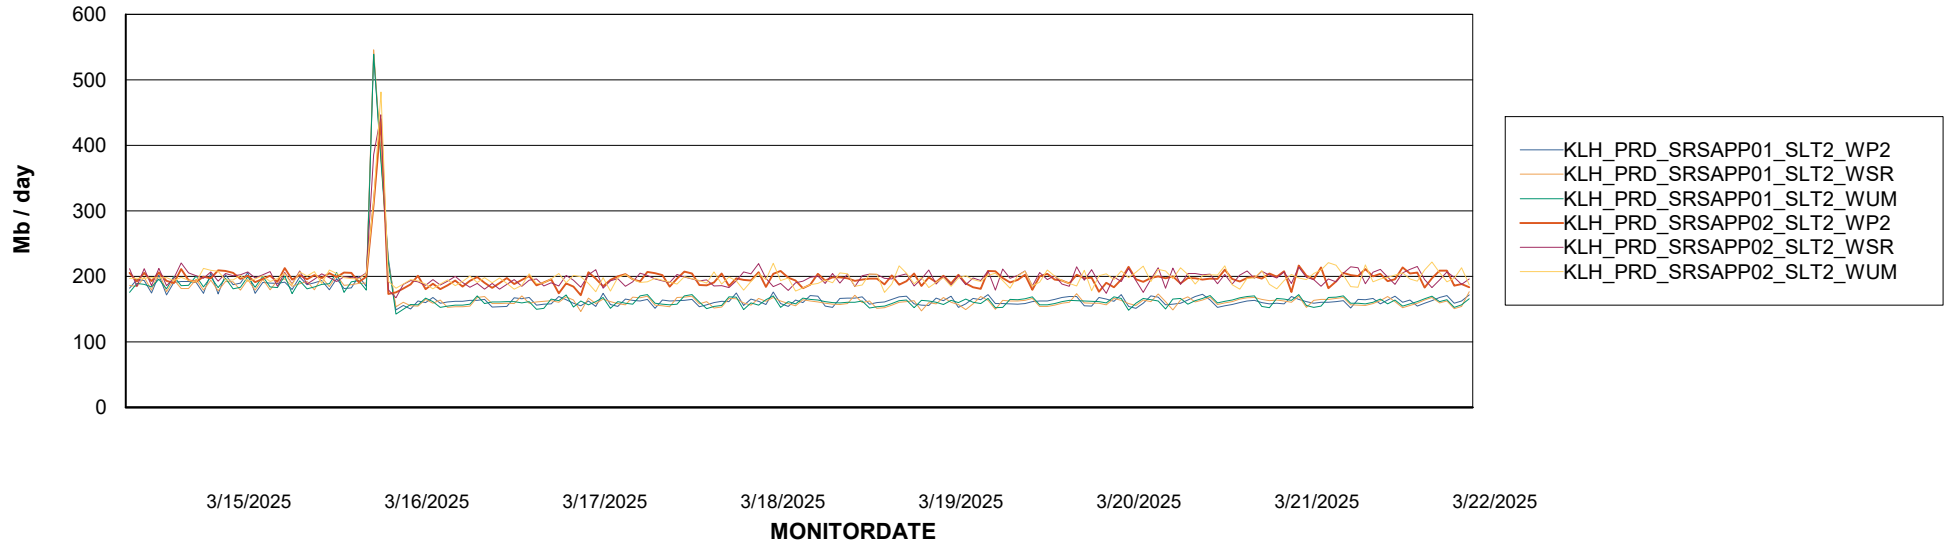

ABSolute Web Component Services

Avg memory used per ABS Web component