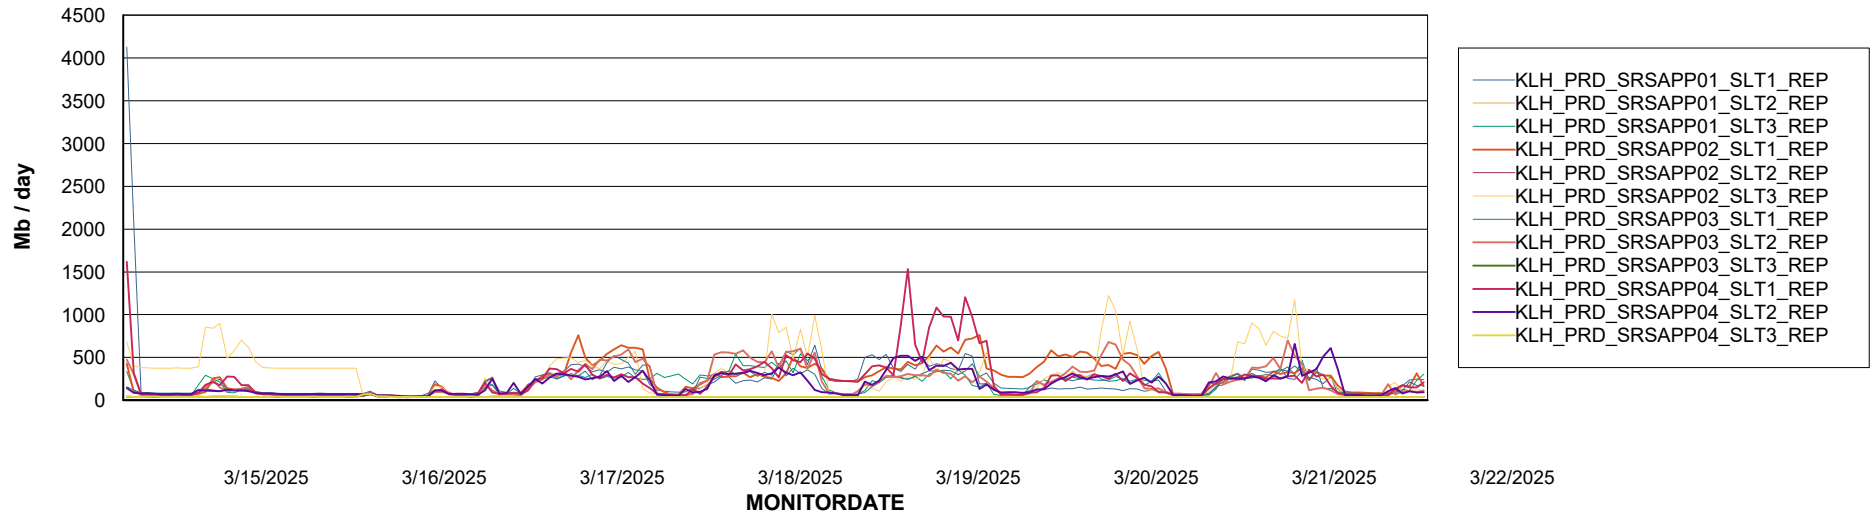

ABSolute Application ReportServer Services

Avg memory used per ReportServer Service