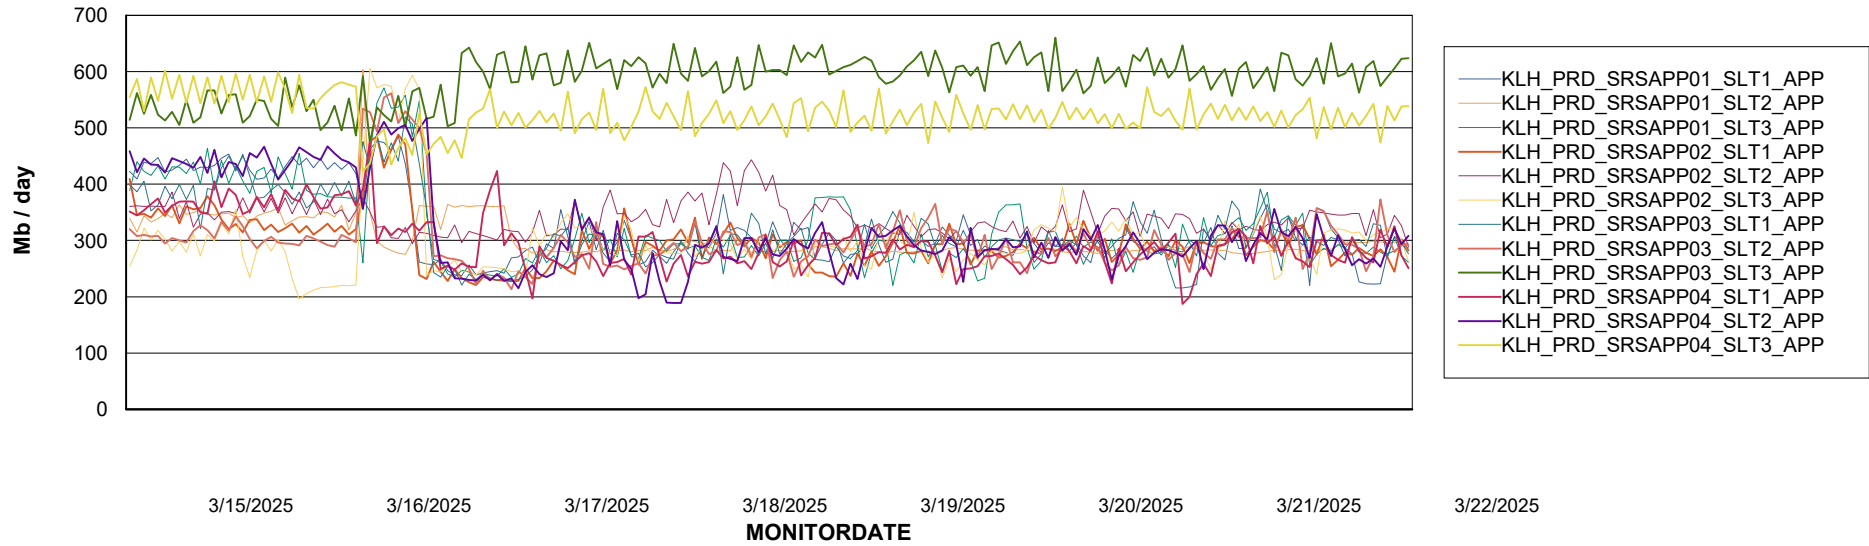

ABSSolute Application Server Services

Avg memory used per ABS Server Service