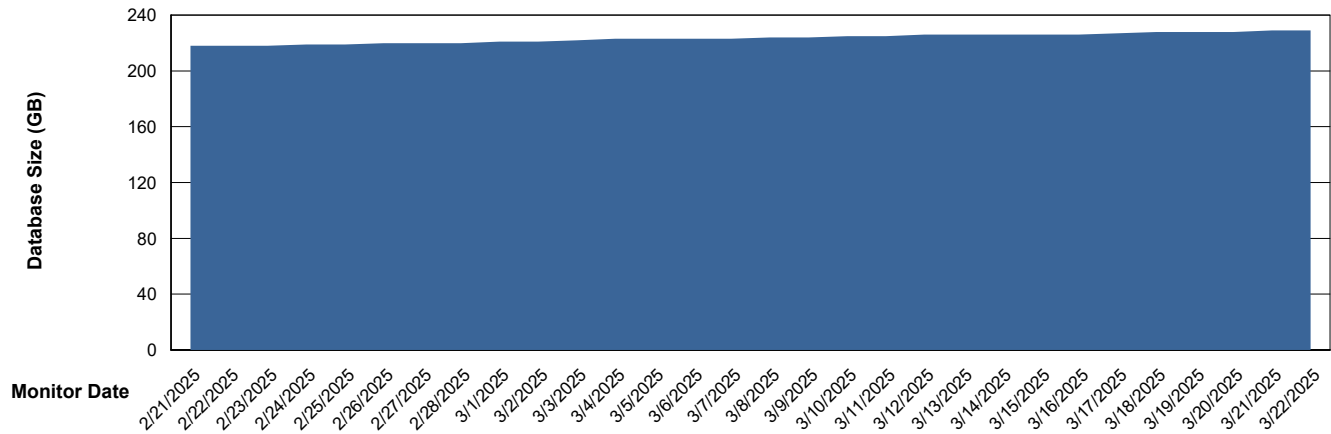

DATABASE SIZE KLH_PRD_SRSBIDB01_ABS1

Database growth over last month