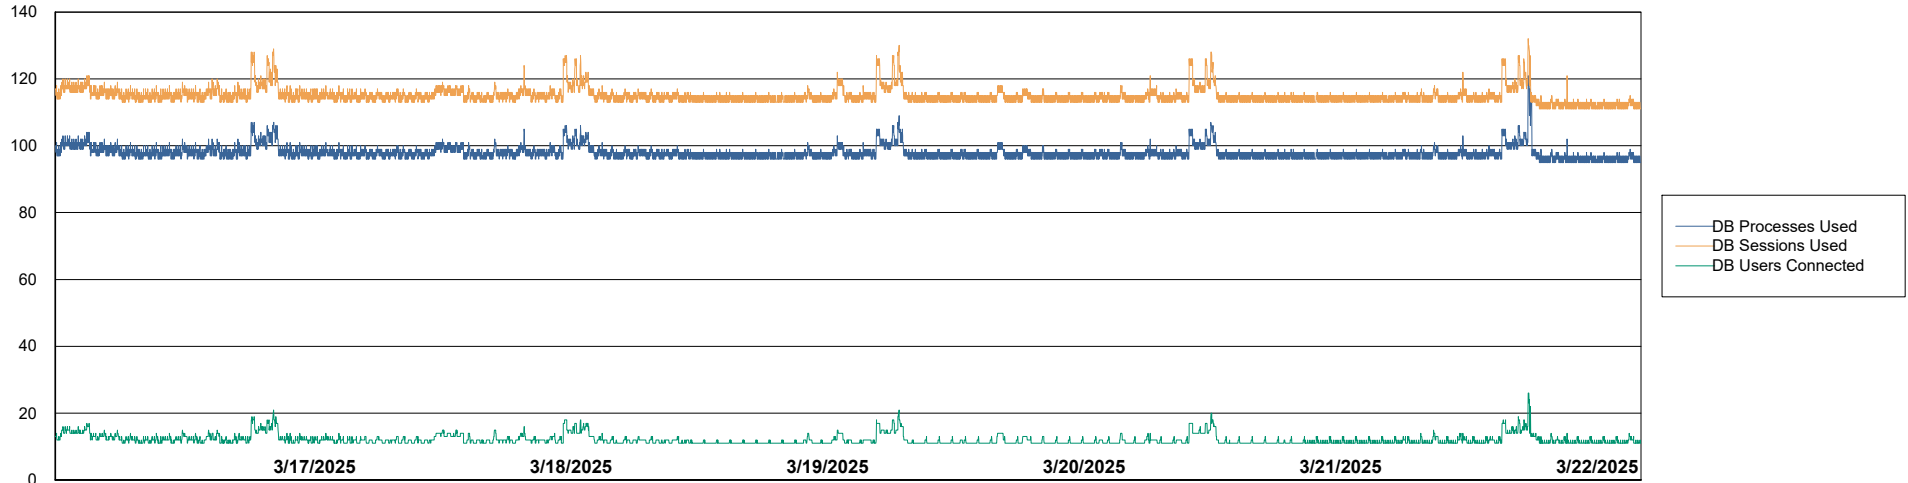

Database Performance KLH_PRD_SRSBIDB01_ABS1