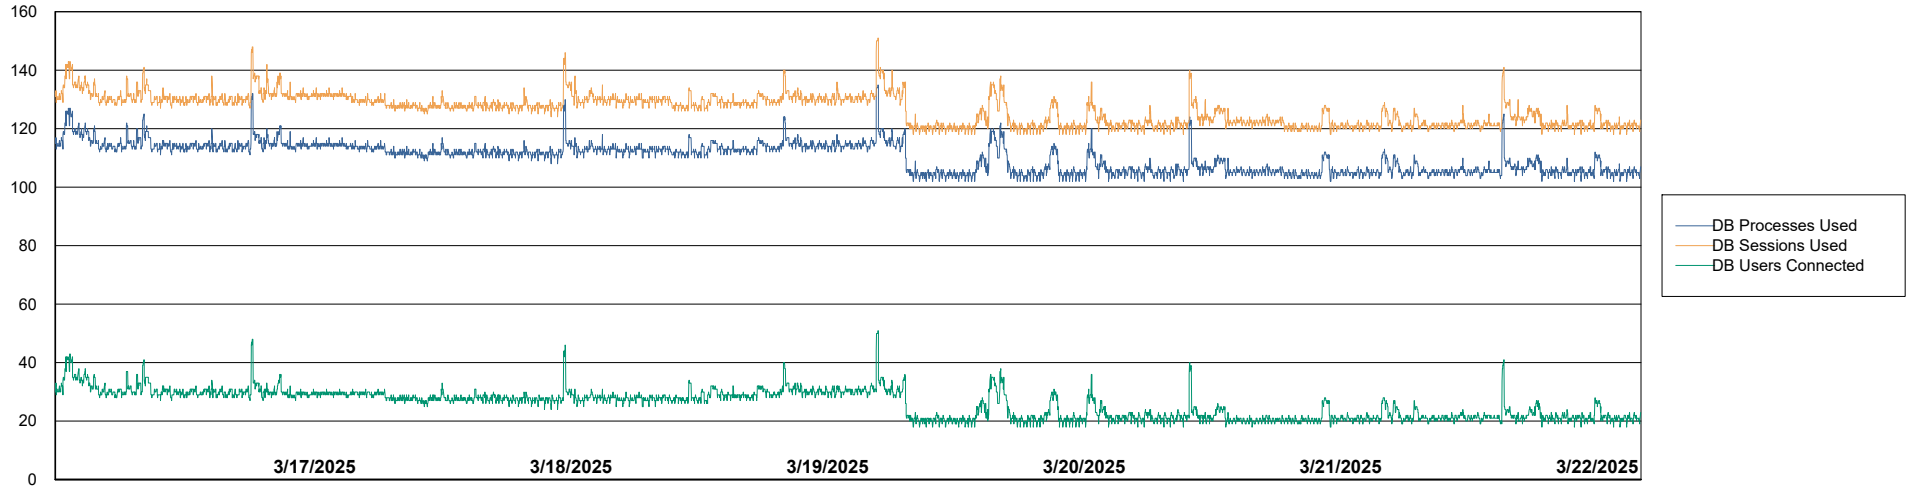

Database Performance Future Live KLH_PRD_SRSBIDB02_ABS1