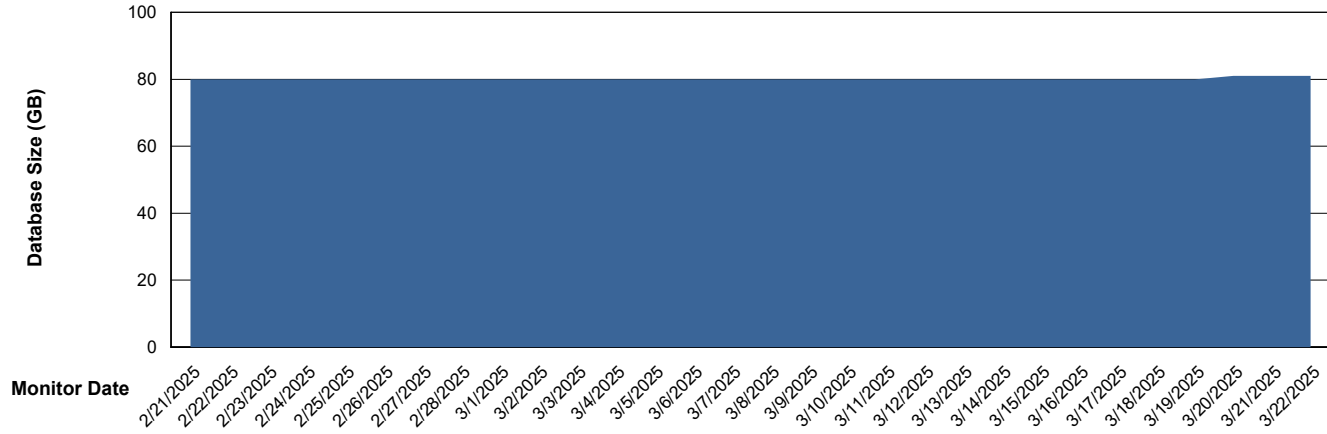

DATABASE SIZE KLA_PRD_KLAHQORA05_DB_ABS1

Database growth over last month