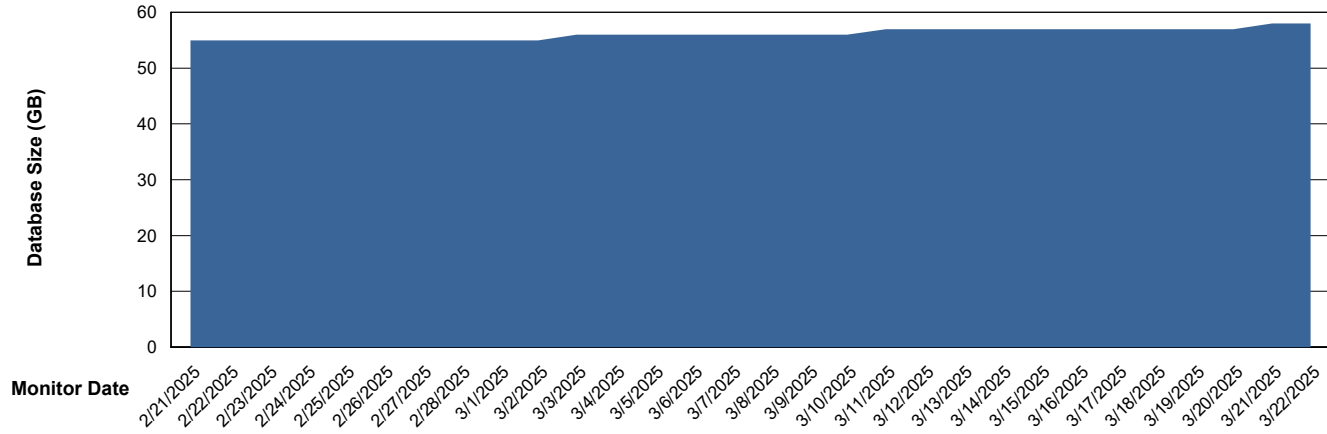

DATABASE SIZE KBR-BI-TOR_PROD_ABS1

Database growth over last month