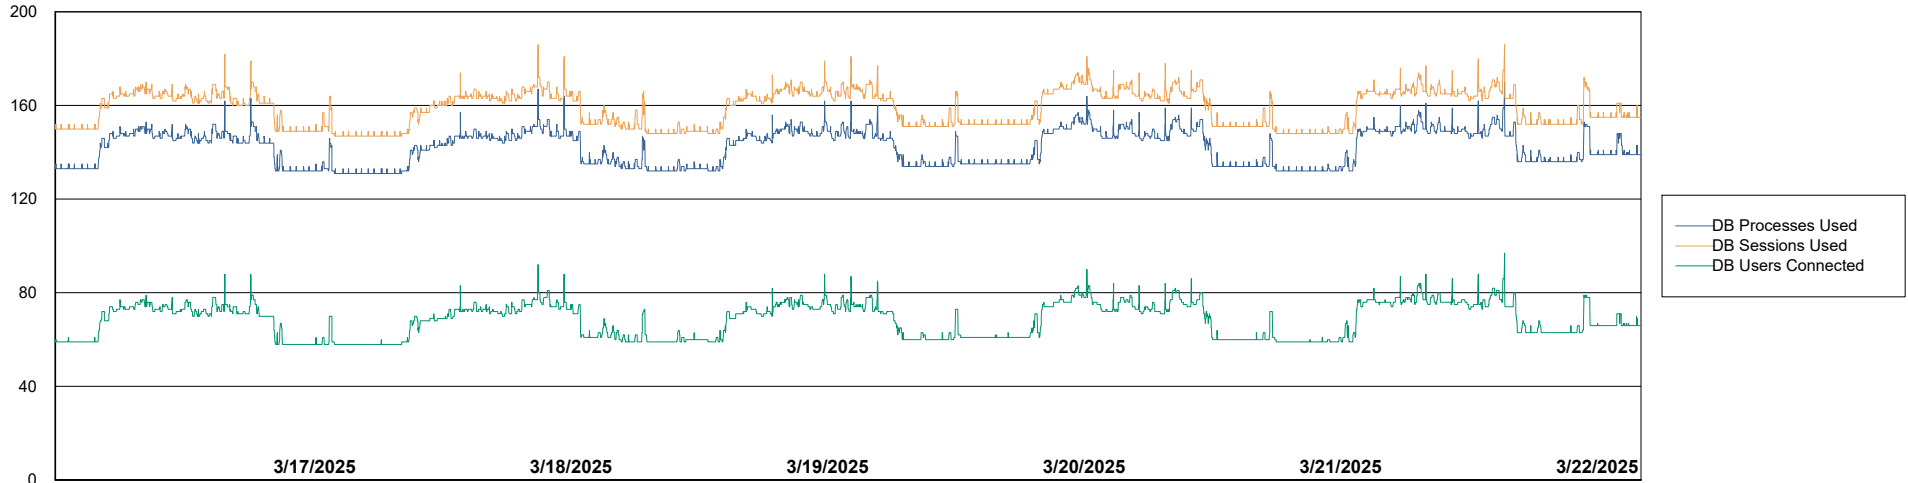

Weekly SLA Customer Report

Customer KBR OCI TOR Production
Database ID 200

Database Performance KBR-BI-TOR_PROD_ABS1

Weekly SLA Customer Report

Customer KBR OCI TOR Production
Database ID 200

Database Performance KBR-DBS1-TOR_PROD_ABS1