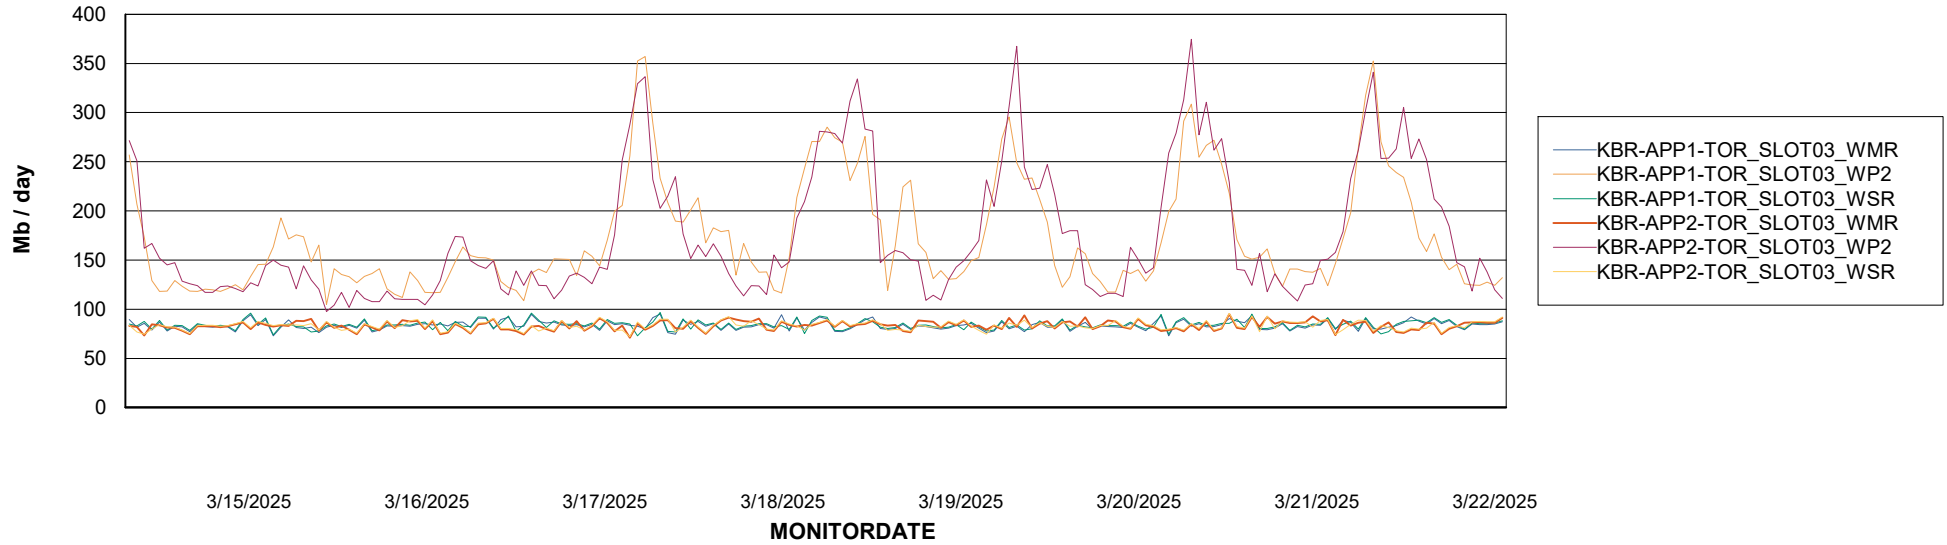

ABSSolute Web Component Services

Avg memory used per ABS Web component