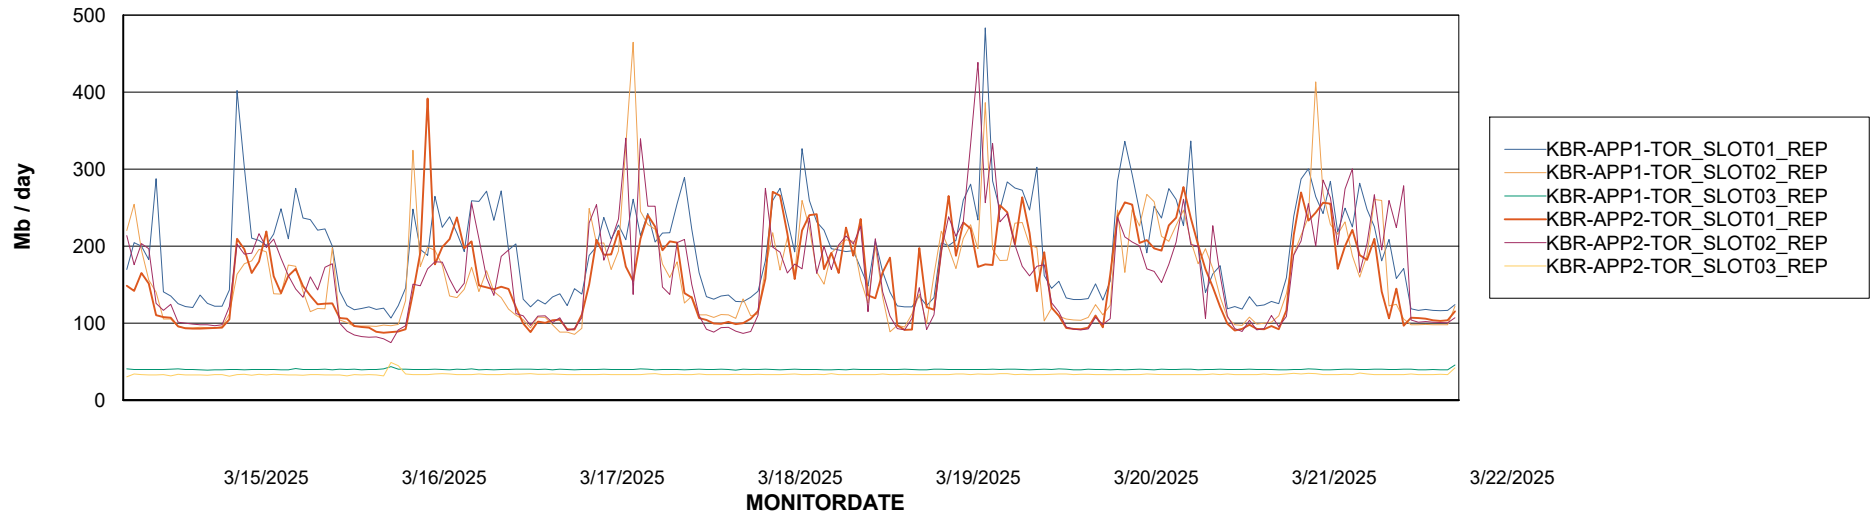

Avg memory used per ABS Server Service

Avg users per day per ABS server

Weekly SLA Customer Report

Customer KBR OCI TOR Production
Database ID 200

ABSSolute Application ReportServer Services

Avg memory used per ReportServer Service