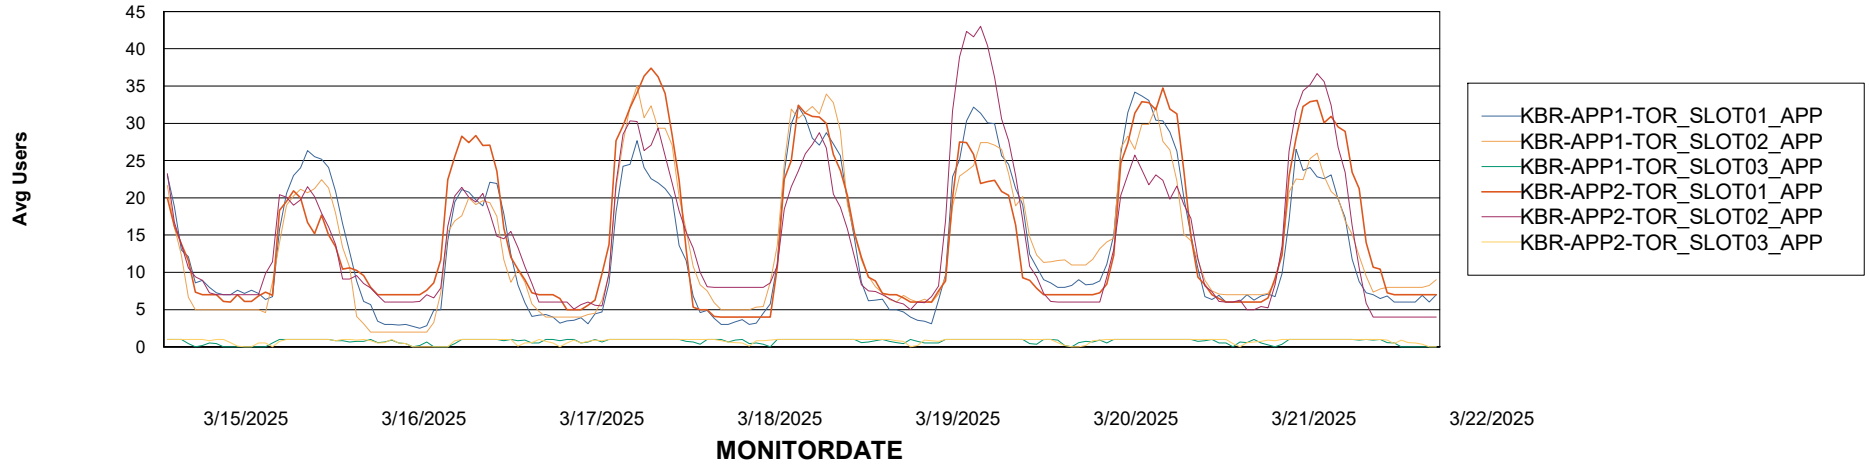

Avg users per day per ABS server