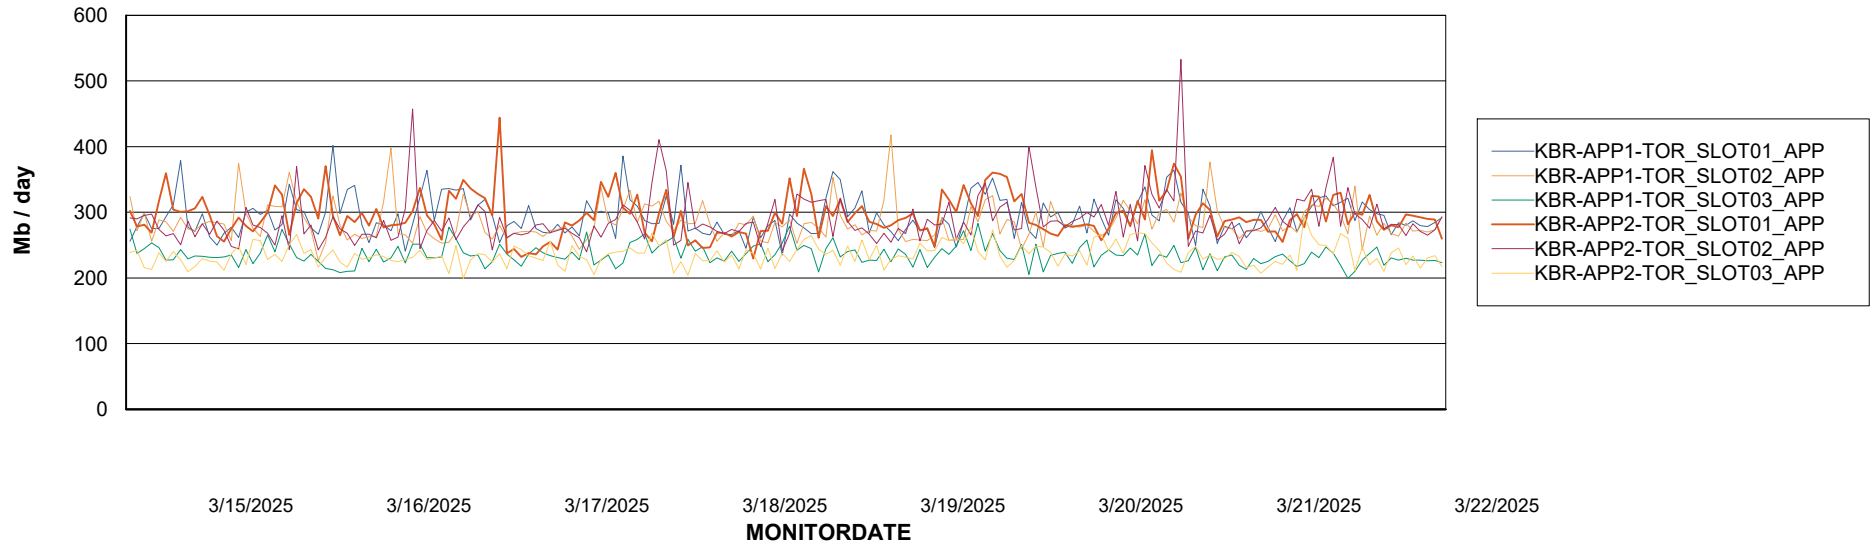

ABSSolute Application Server Services

Avg memory used per ABS Server Service