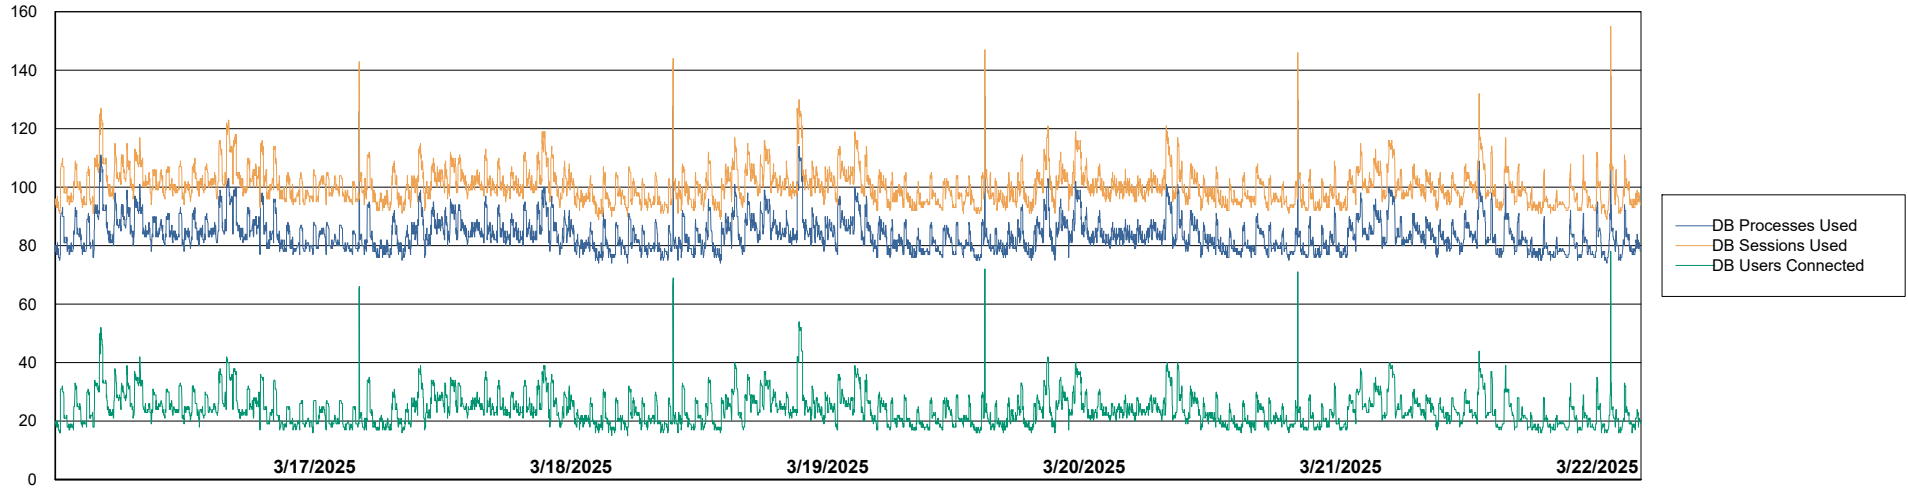

Database Performance KBR-BI-TOR_PROD_ABS1