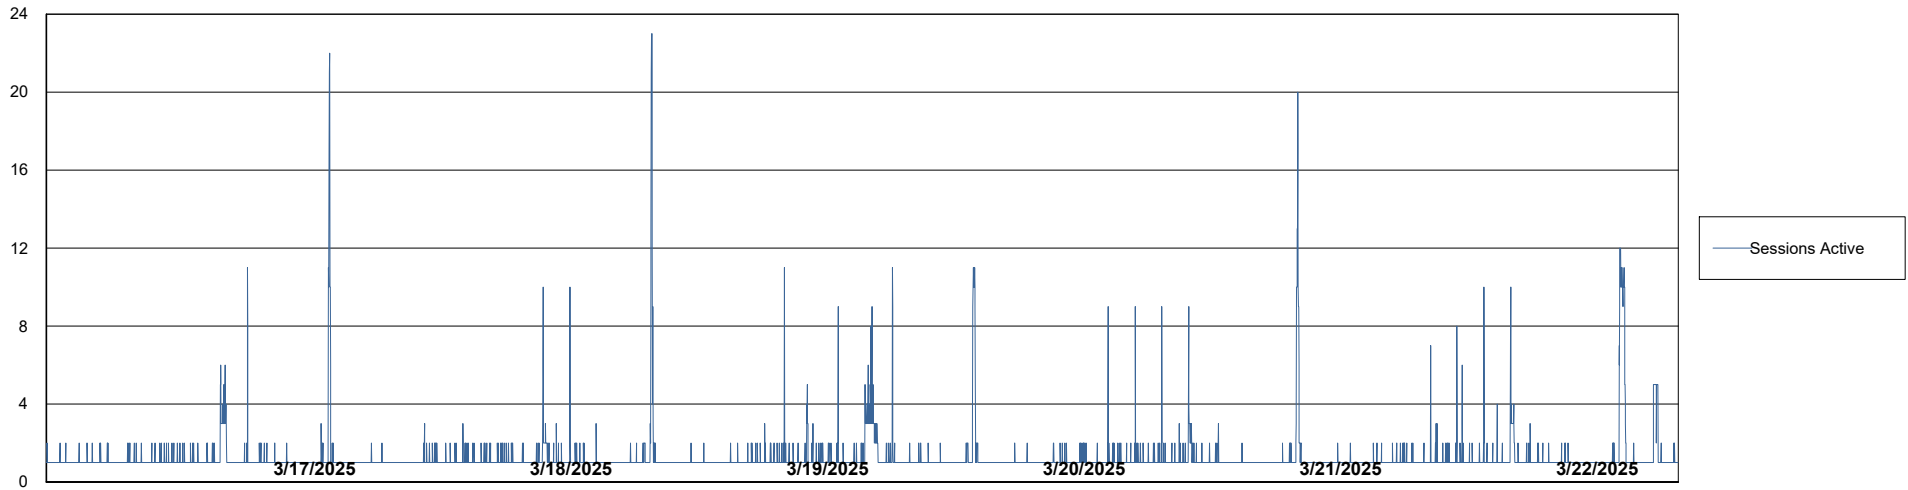

Weekly SLA Customer Report

Customer KBR OCI TOR Production
Database ID 200

Database Performance KBR-BI-TOR_PROD_ABS1

Weekly SLA Customer Report

Customer KBR OCI TOR Production
Database ID 200

Database Performance KBR-DBS1-TOR_PROD_ABS1