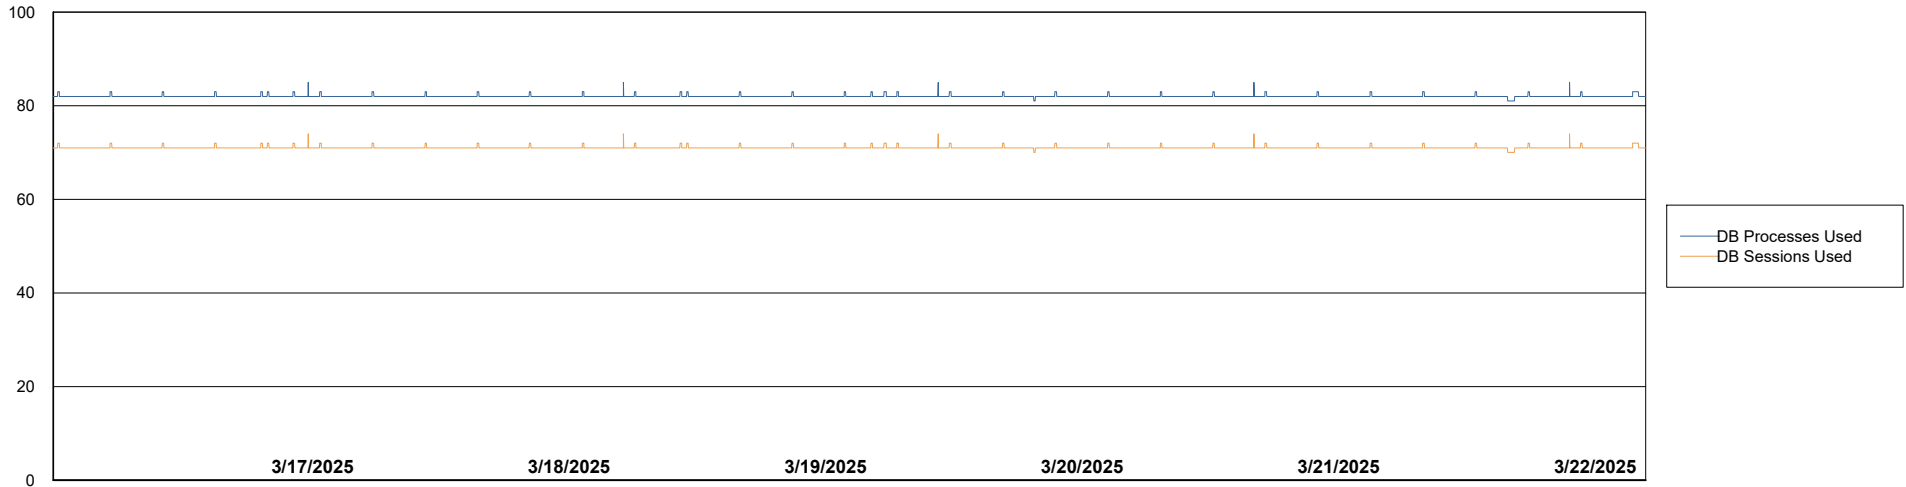

Database Performance KBR-DBS2-TOR_PROD_HSBABS1

DB Processes Max 1,000
DB Processes Max 4
DB Processes Max 0