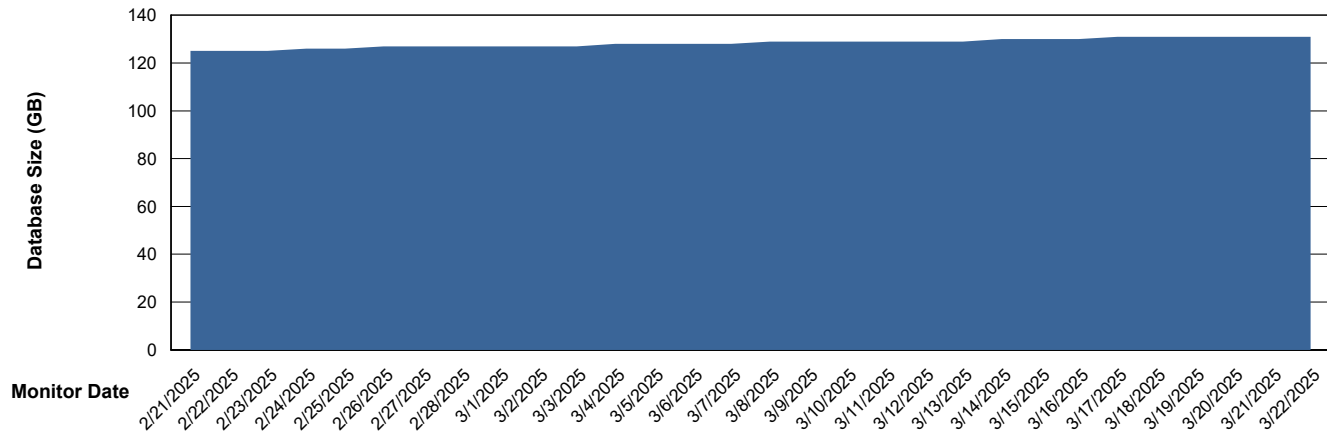

Customer KBR OCI TOR Production
Database ID 200

DATABASE SIZE KBR-BI-TOR_PROD_ABS1

Database growth over last month

DATABASE SIZE KBR-DBS1-TOR_PROD_ABS1

Database growth over last month

Weekly SLA Customer Report