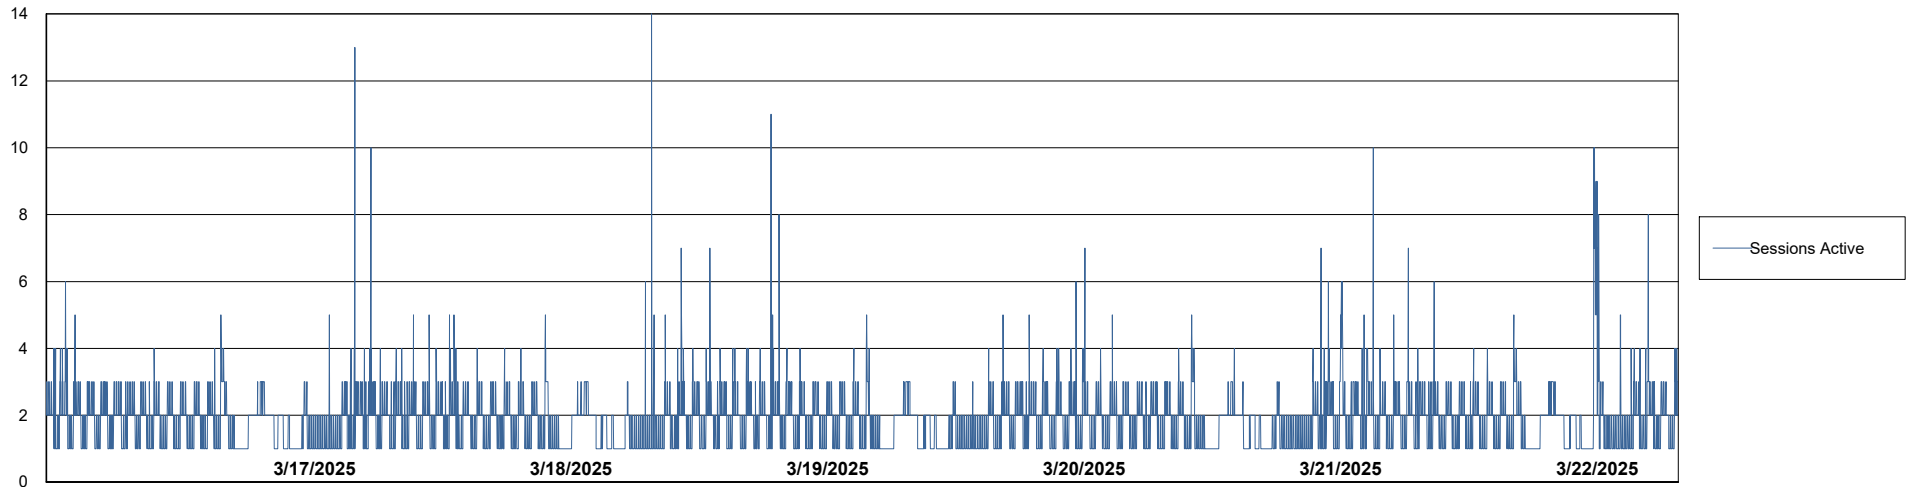

Weekly SLA Customer Report

Customer JSG_Production (24/7)
Database ID 102

Harddisk Usage JSG_PRD_WORF

	Free disk space on C: (%)	Total disk space on C: (Gb)	Used disk space on C: (Gb)
3/22/2025	49	149	76
3/21/2025	49	149	75
3/20/2025	50	149	75
3/19/2025	50	149	75
3/18/2025	50	149	75
3/17/2025	50	149	75
3/16/2025	50	149	75

Weekly SLA Customer Report

Customer JSG_Production (24/7)
Database ID 102

Database Performance JSG_PRD_BASHIR_DB_ABS1

Weekly SLA Customer Report

Customer JSG_Production (24/7)
Database ID 102

Database Performance JSG_PRD_PICARD_DB_ABS1