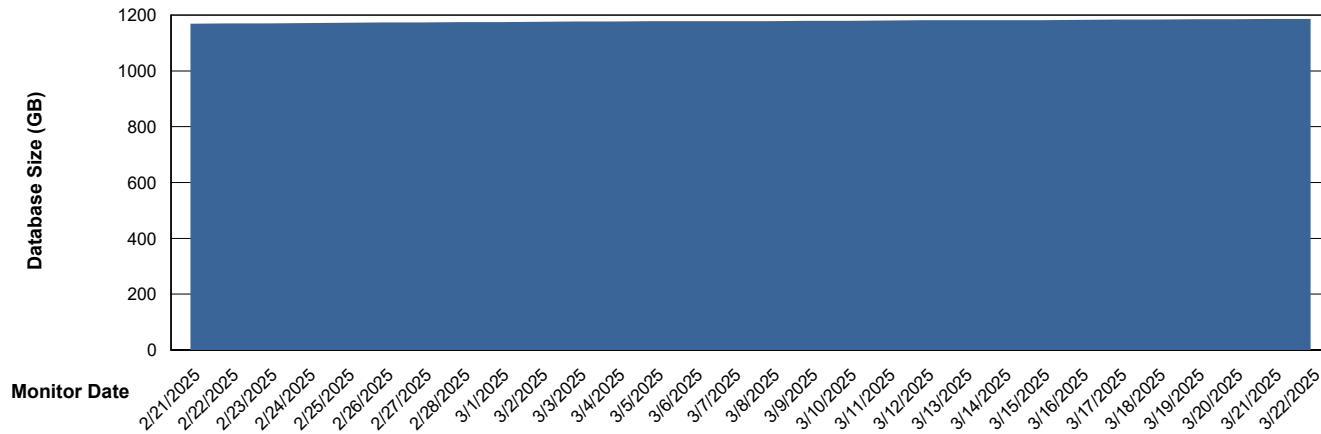

Customer JSG_Production (24/7)
Database ID 102

DATABASE SIZE JSG_PRD_BASHIR_DB_ABS1

Database growth over last month

DATABASE SIZE JSG_PRD_RIKER_DB_HSBABS1

Database growth over last month

Weekly SLA Customer Report