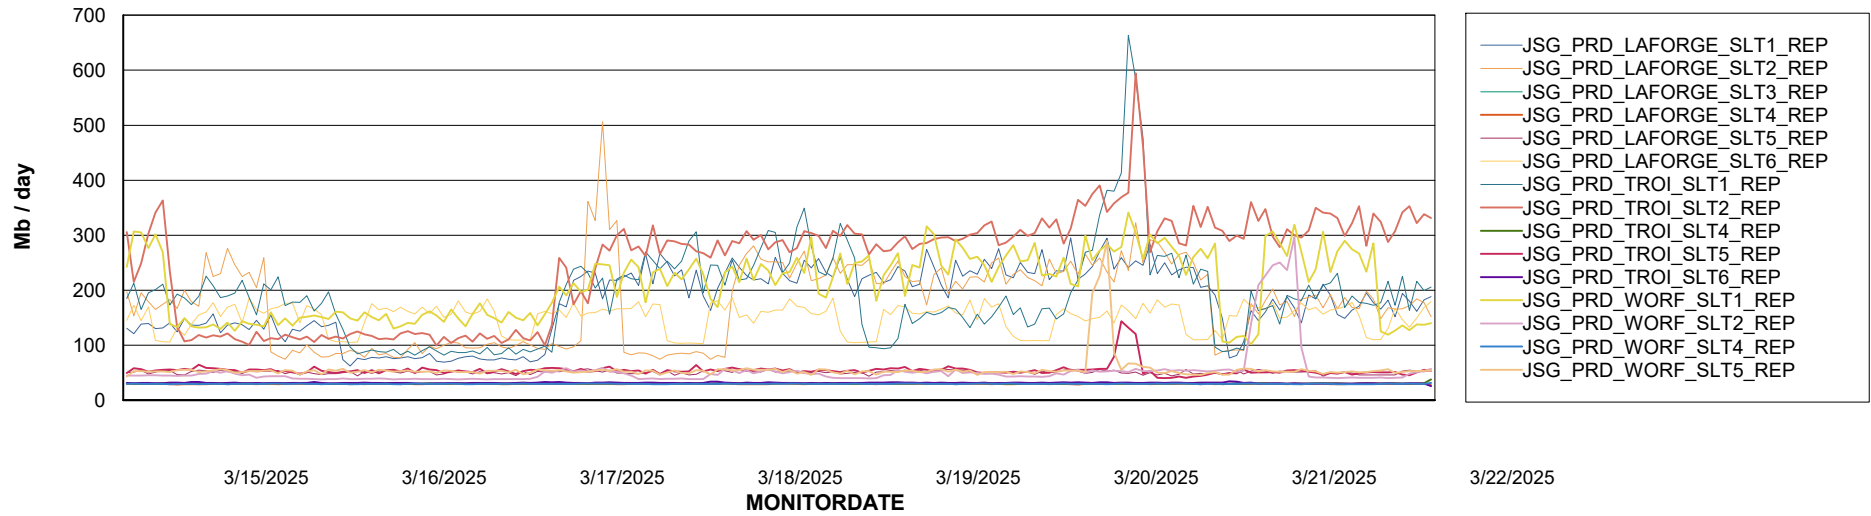

ABSSolute Application ReportServer Services

Avg memory used per ReportServer Service