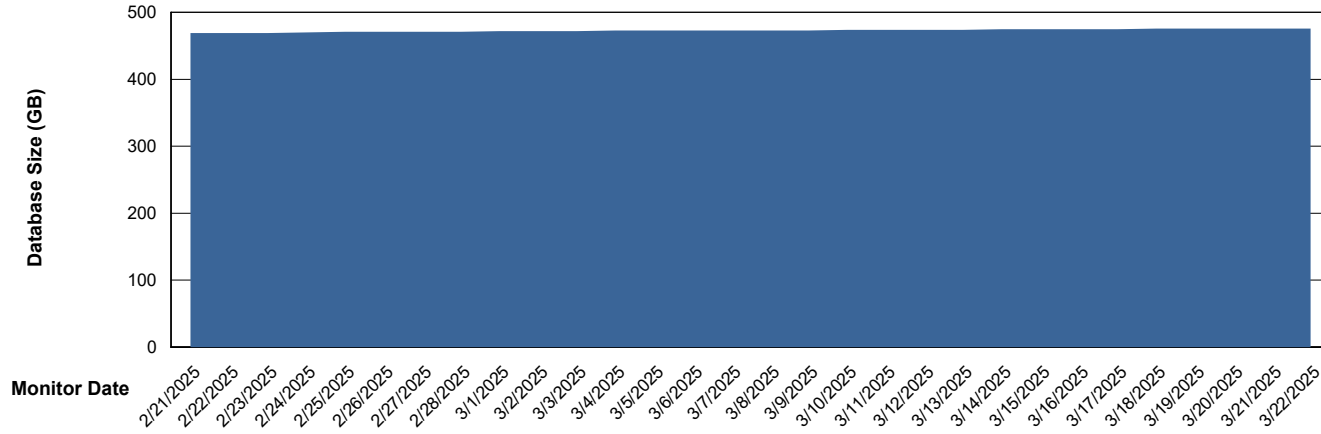

Weekly SLA Customer Report

Customer JSG_Production (24/7)
Database ID 102

Database Performance JSG_PRD_BASHIR_DB_ABS1

Weekly SLA Customer Report

Customer JSG_Production (24/7)
Database ID 102

Database Performance JSG_PRD_PICARD_DB_ABS1

DB Processes Max 0
DB Processes Max 4
DB Processes Max 1,000

Weekly SLA Customer Report

Customer JSG_Production (24/7)
Database ID 102

Database Performance JSG_PRD_RIKER_DB_HSBABS1

Weekly SLA Customer Report

Customer JSG_Production (24/7)
Database ID 102

DATABASE SIZE JSG_PRD_BASHIR_DB_ABS1

Database growth over last month

DATABASE SIZE JSG_PRD_RIKER_DB_HSBABS1

Database growth over last month

Weekly SLA Customer Report