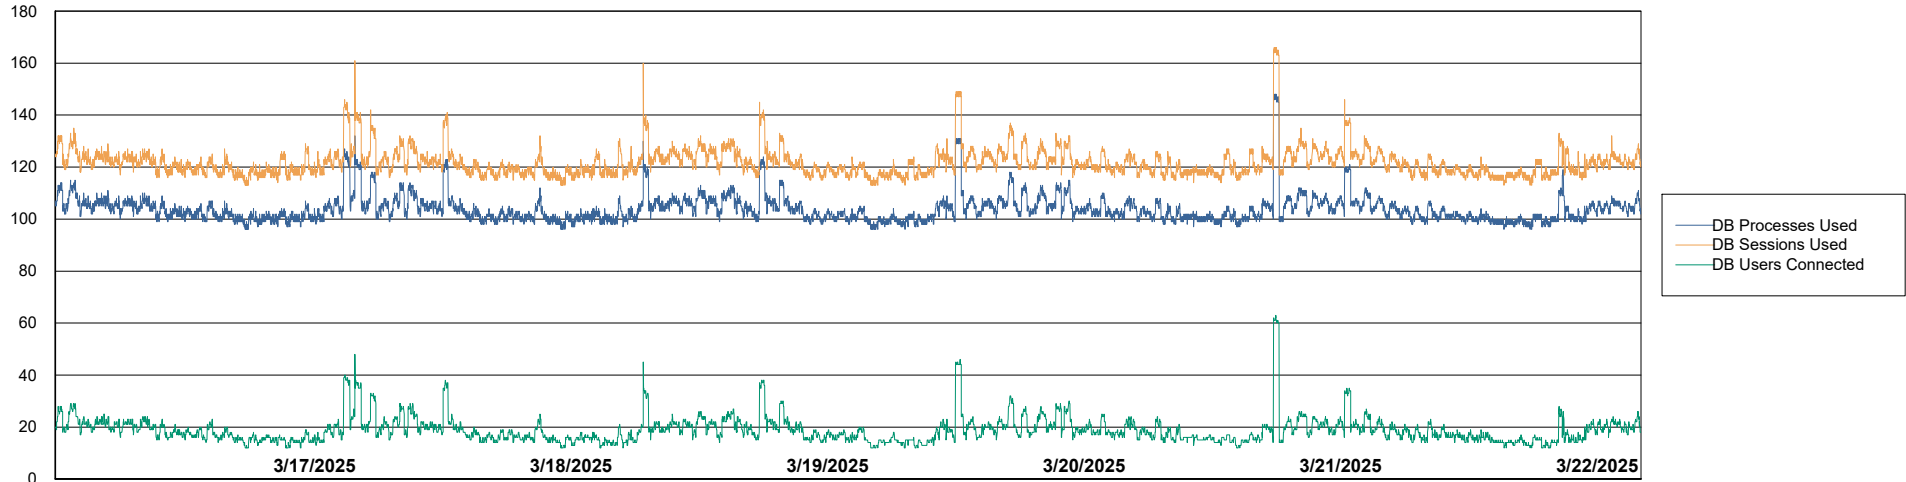

Database Performance JSG_PRD_BASHIR_DB_ABS1