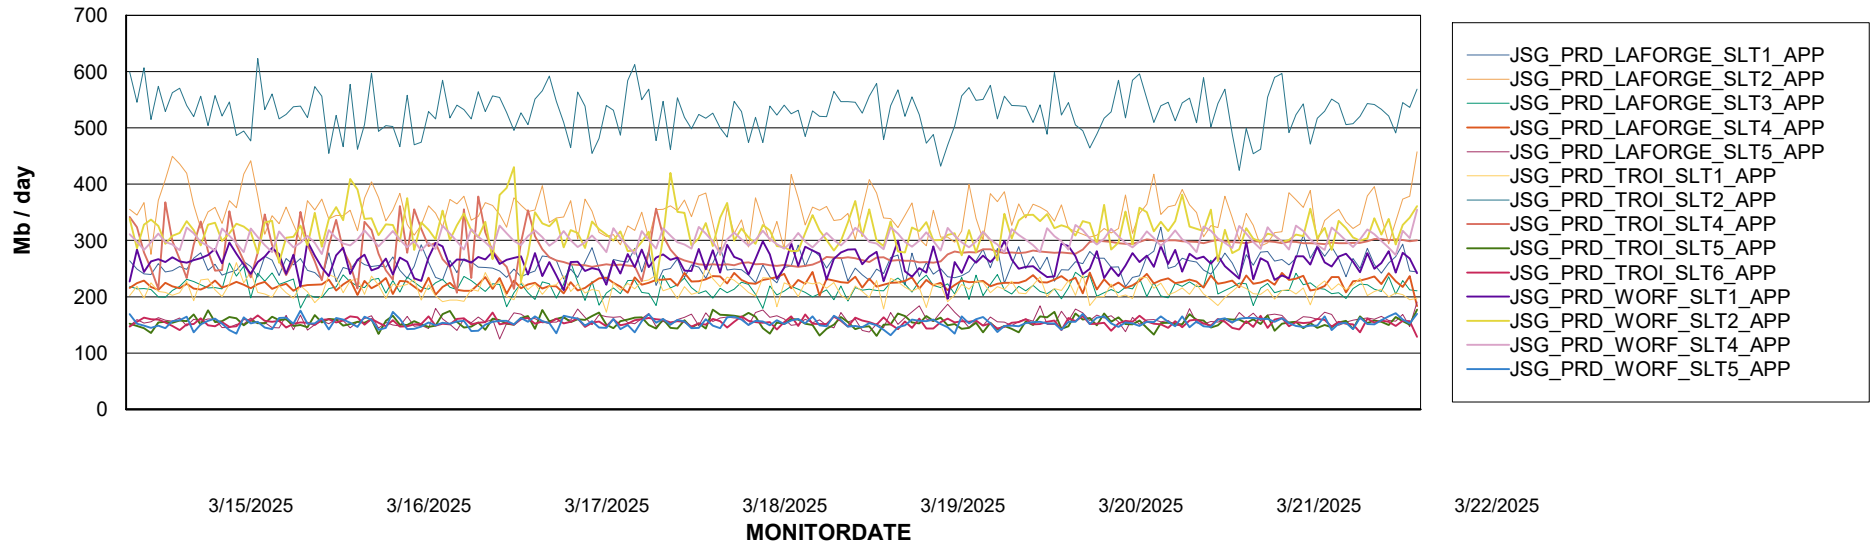

ABSSolute Application Server Services

Avg memory used per ABS Server Service