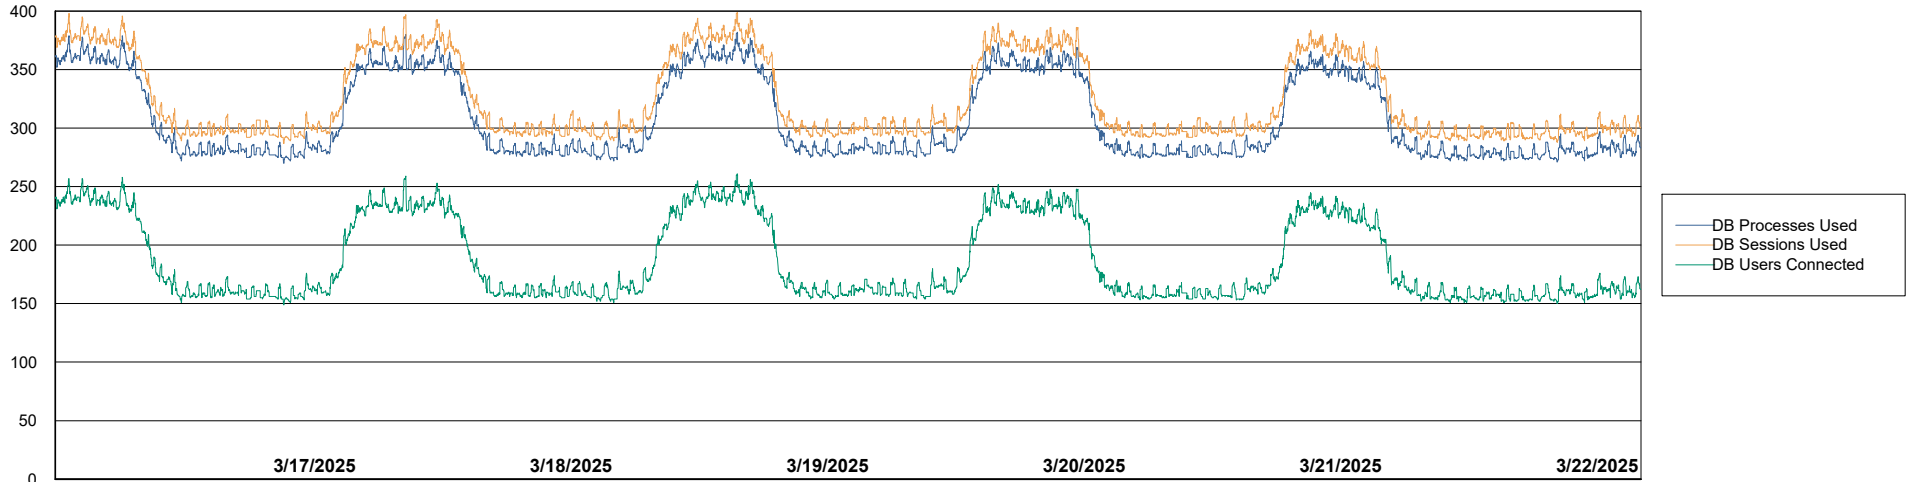

DB Processes Max 0
DB Processes Max 4
DB Processes Max 1,000

Weekly SLA Customer Report

Customer JSG_Production (24/7)
Database ID 102

Database Performance JSG_PRD_RIKER_DB_HSBABS1

Weekly SLA Customer Report