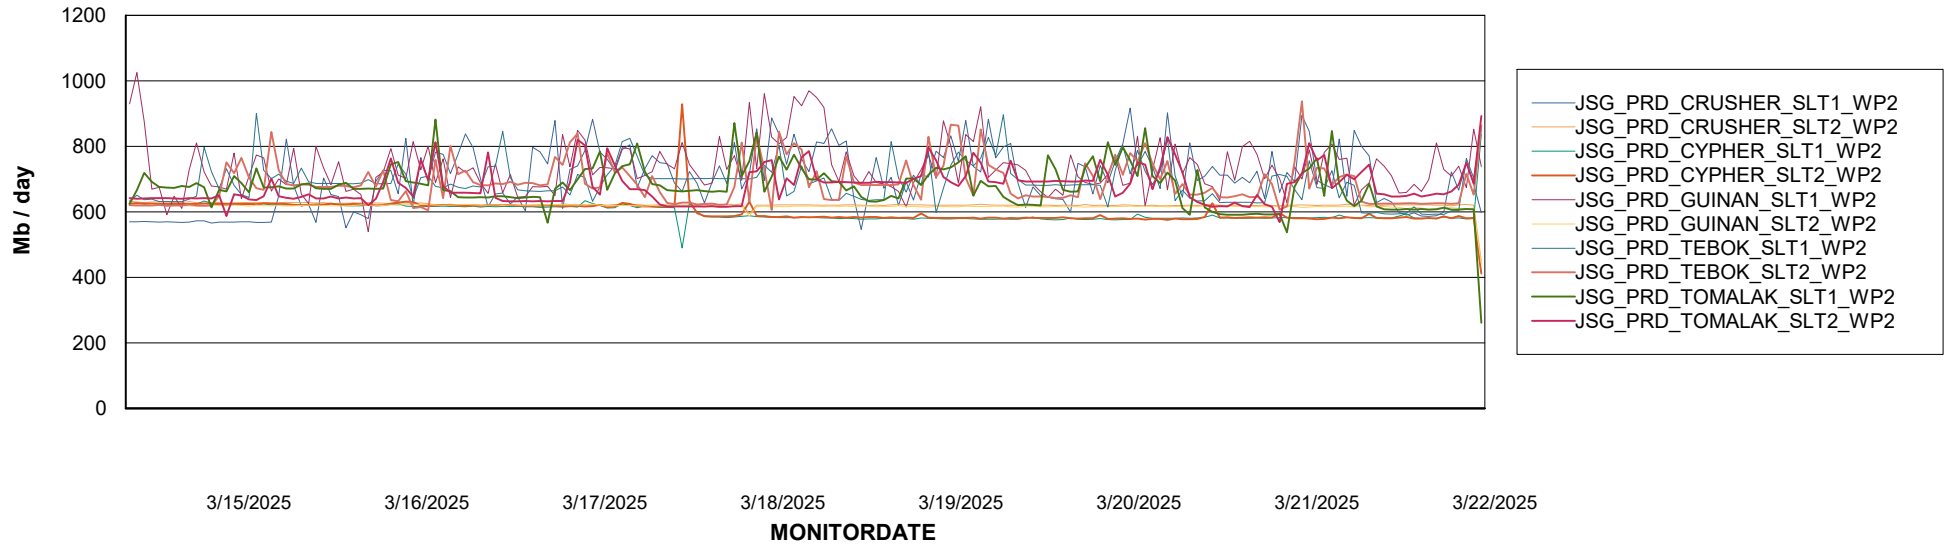

ABSSolute Web Component Services

Avg memory used per ABS Web component