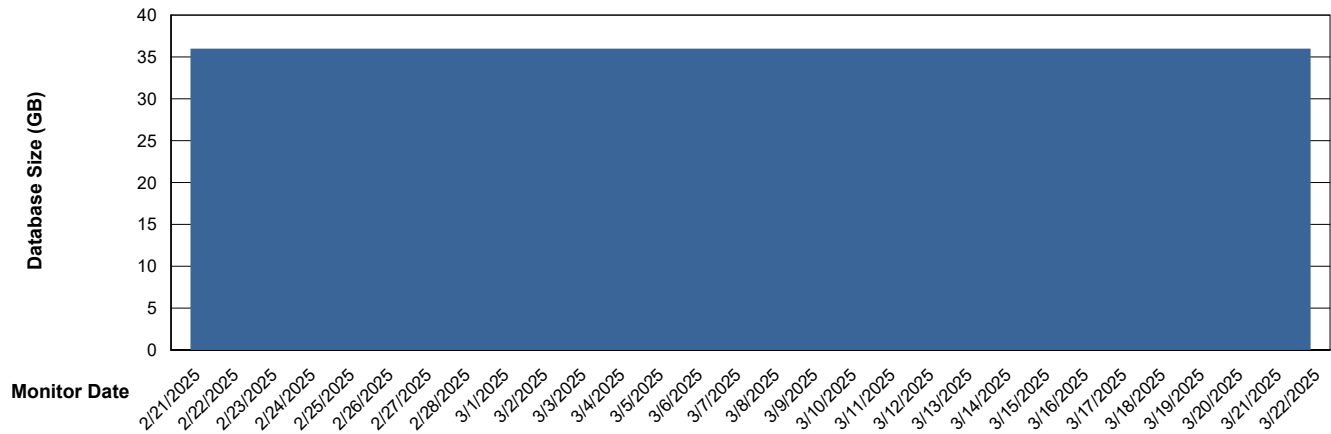

Weekly SLA Customer Report

Customer EUT_Production
Database ID 114

DATABASE SIZE EUT_EUP_PRD_URVINA22T_DB_ABS1

Database growth over last month

DATABASE SIZE EUT_URM_PRD_URVINA26_DB_ABS1

Database growth over last month