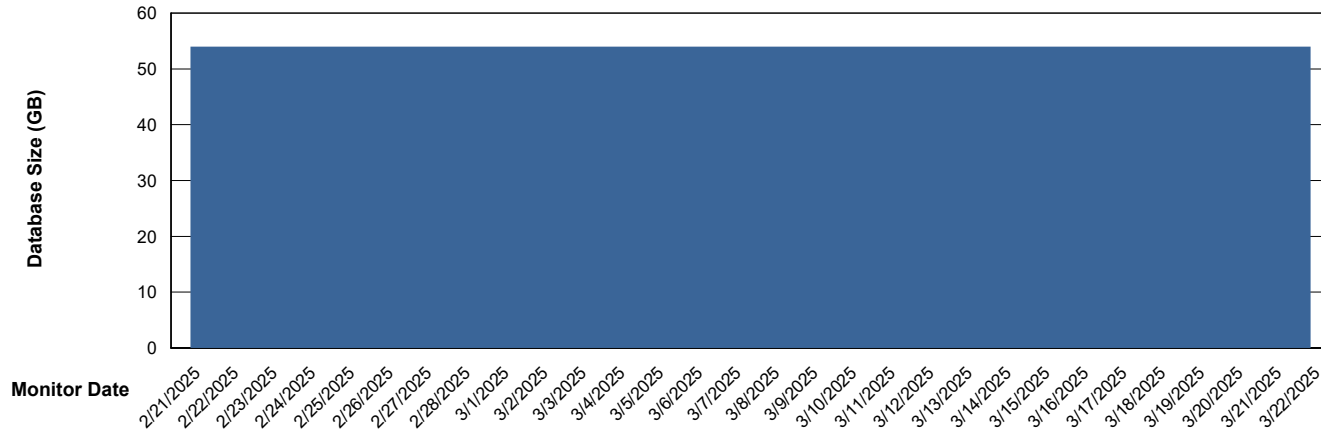

DATABASE SIZE ELJ_PRD_FRASEQXPRDDB03_ABS1

Database growth over last month