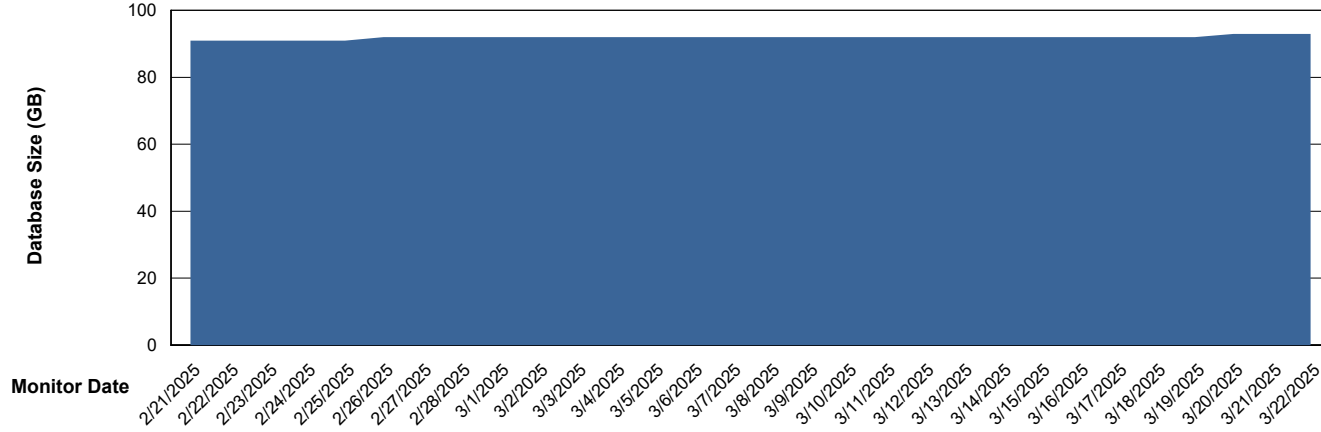

DATABASE SIZE ELJ_PRD_FRASEQXPRDDB01_ABS1

Database growth over last month