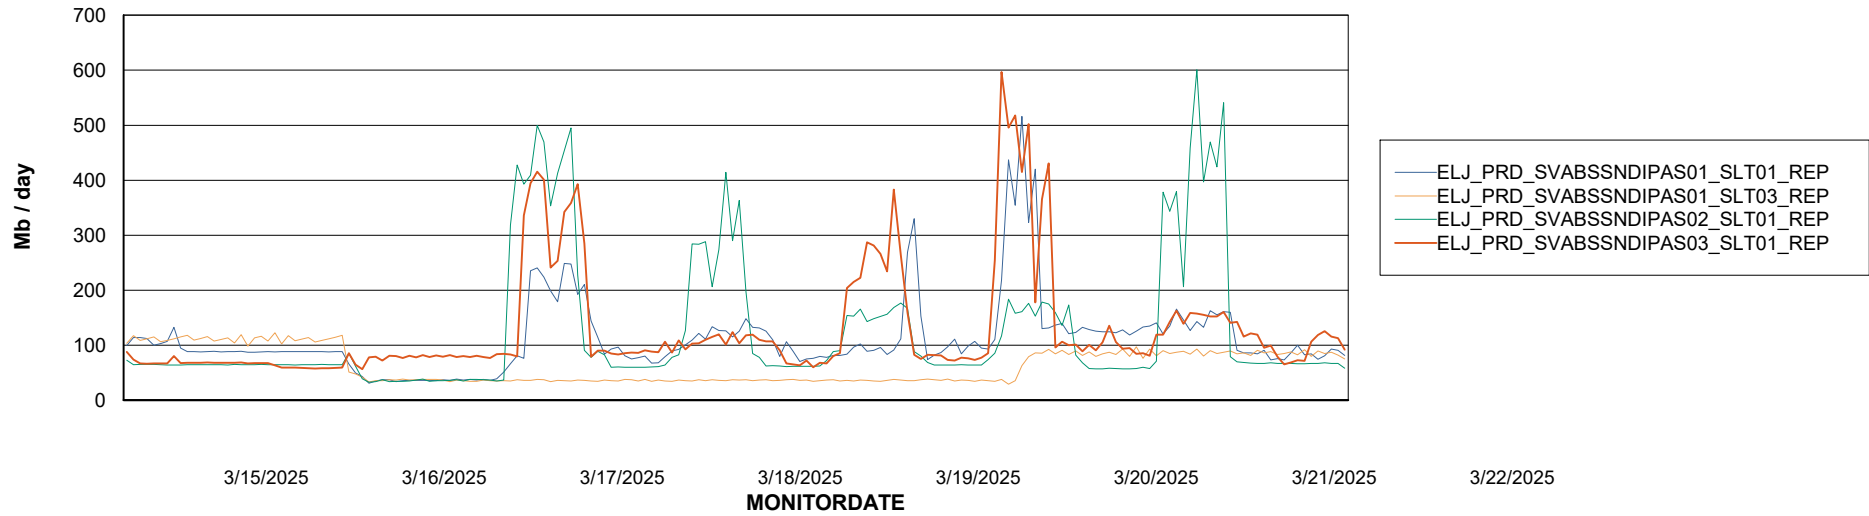

ABSSolute Application ReportServer Services

Avg memory used per ReportServer Service