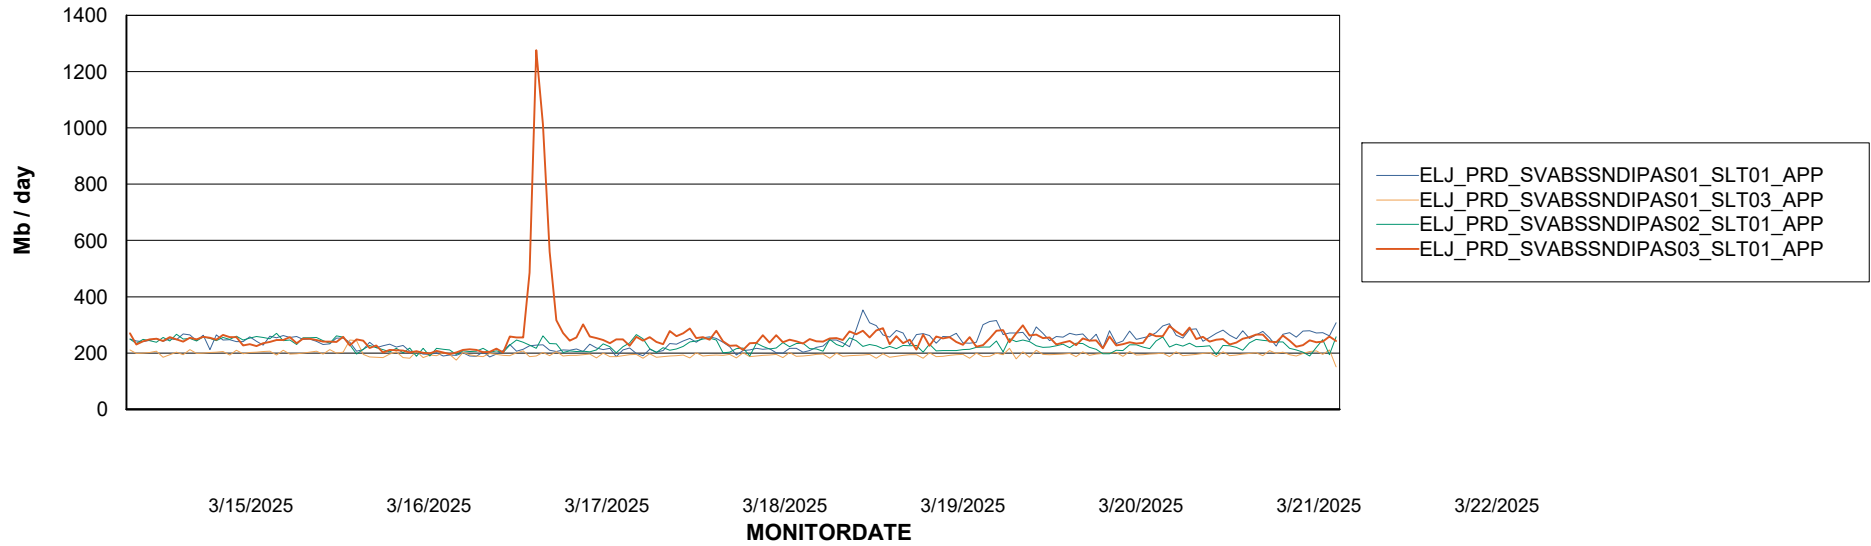

ABSSolute Application Server Services

Avg memory used per ABS Server Service