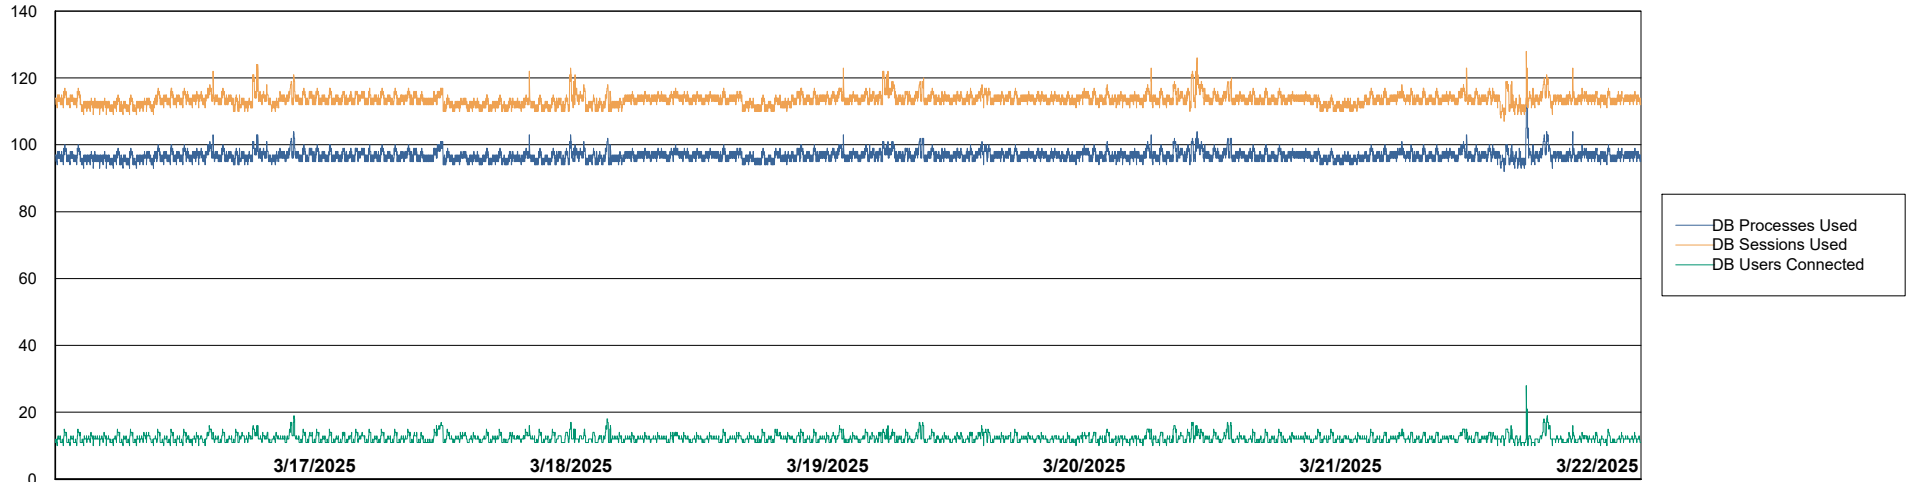

Database Performance ELJ_PRD_FRASEQXPRDDB03_ABS1