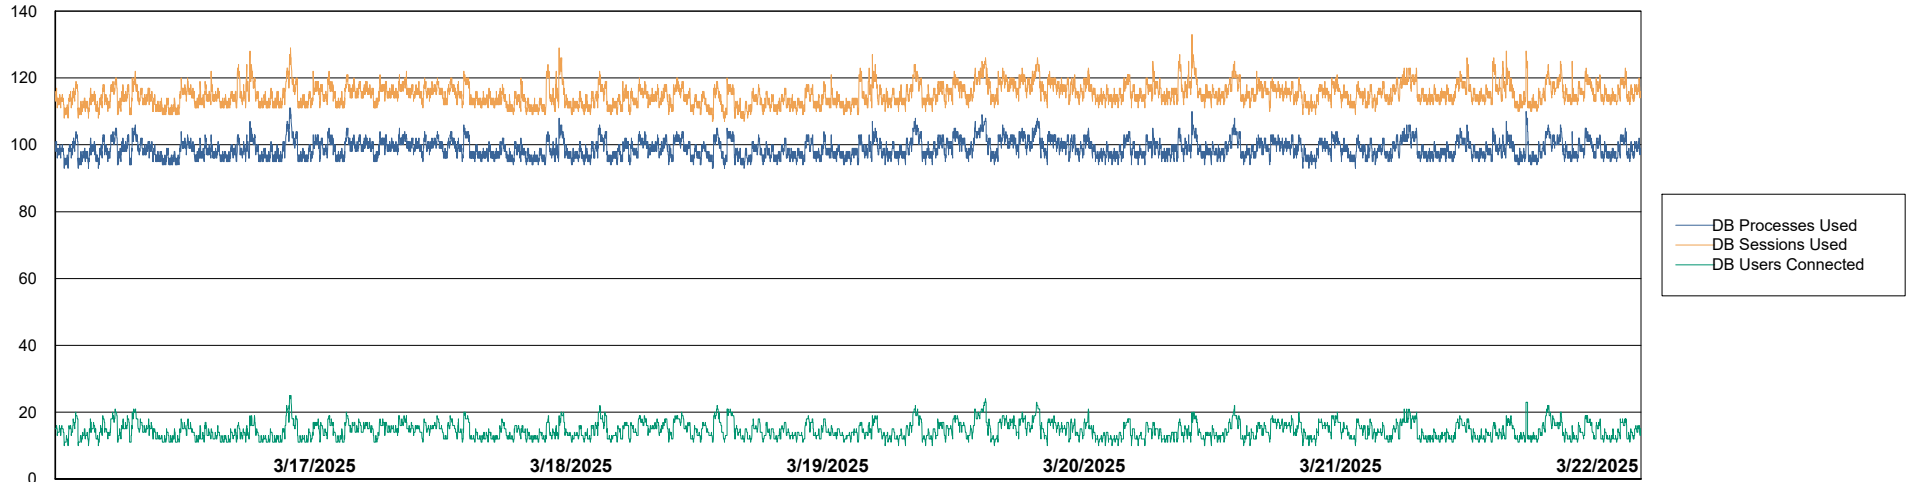

Database Performance ELI_PRD_FRASEQXPRDDB04-BI_ABS1