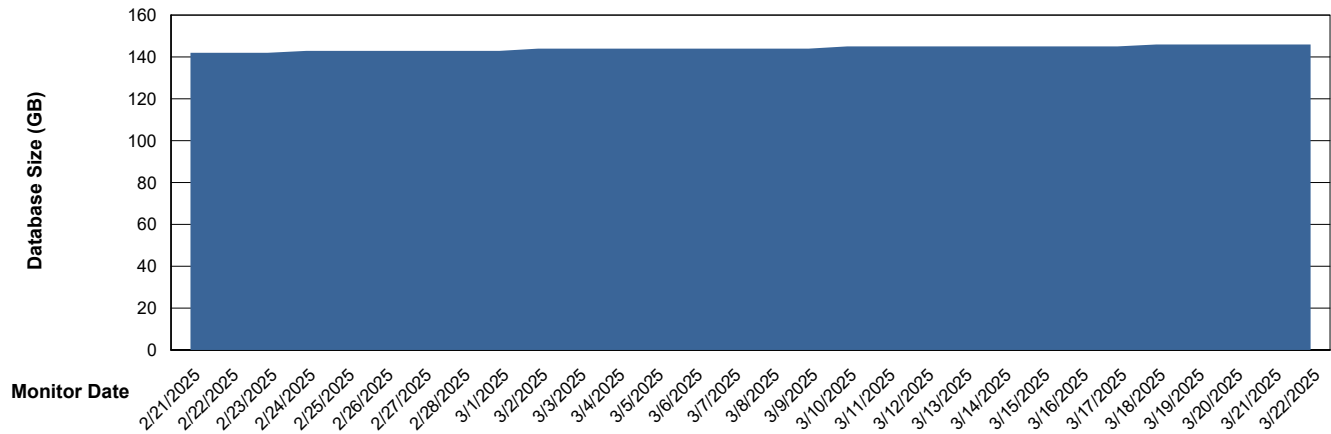

DATABASE SIZE ELI_PRD_FRASINTPRDDB01_ABS1

Database growth over last month