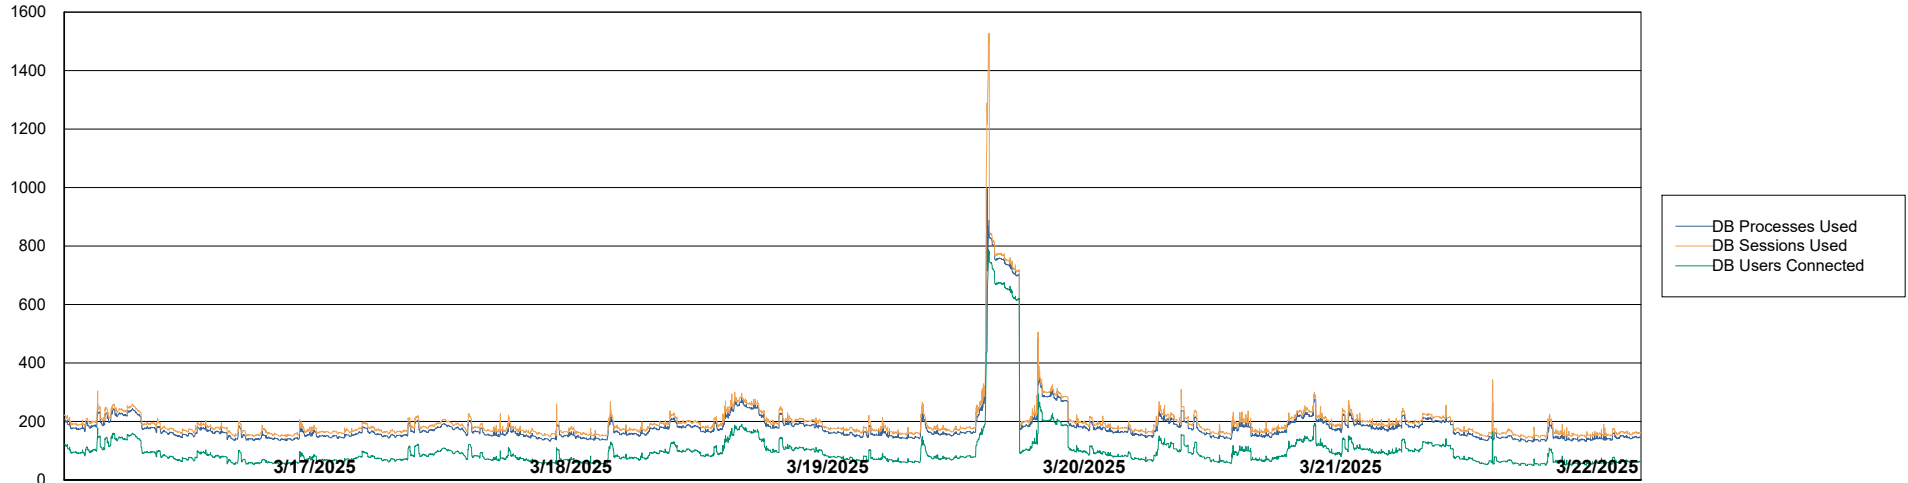

Weekly SLA Customer Report

Customer ELI_Production
Database ID 62

Database Performance ELI_PRD_FRASEQXPRDDB04-BI_ABS1

Weekly SLA Customer Report

Customer ELI_Production
Database ID 62

Database Performance ELI_PRD_FRASINTPRDDB01_ABS1