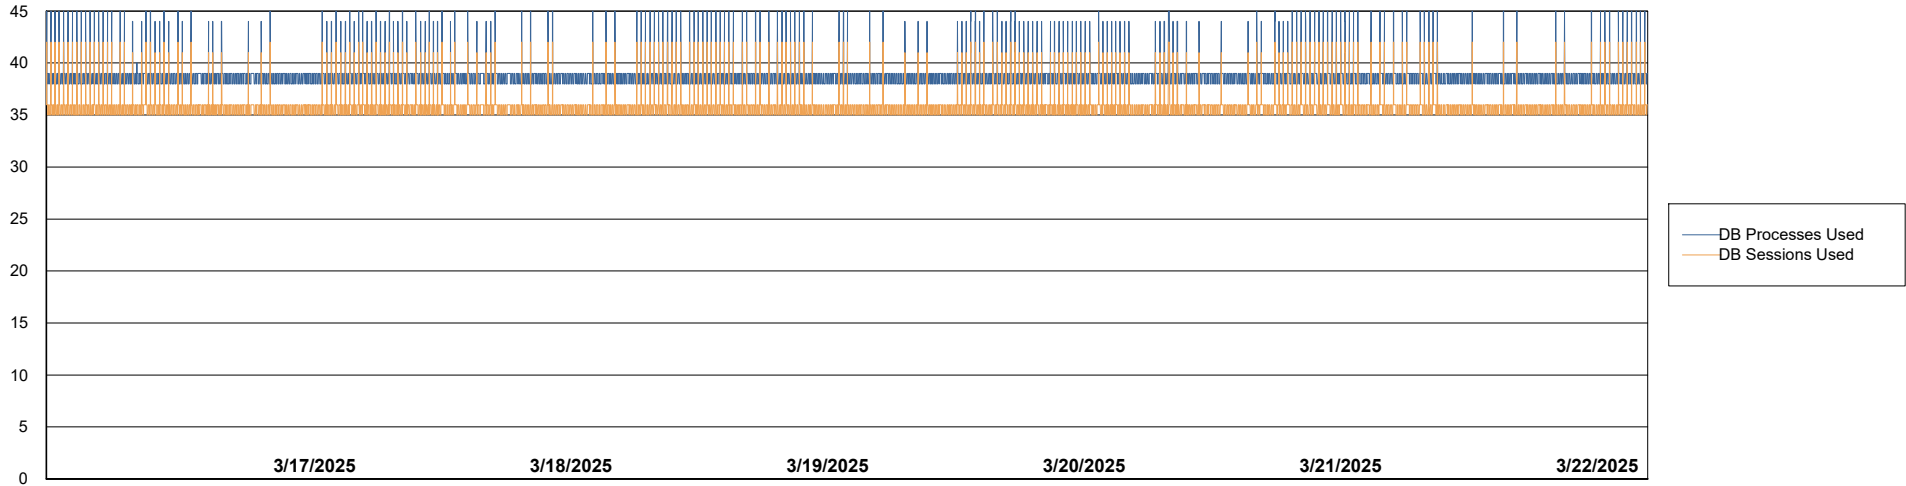

Database Performance ELI_PRD_FRASINTQUADB01_HSBABS1

DB Processes Max 1,000