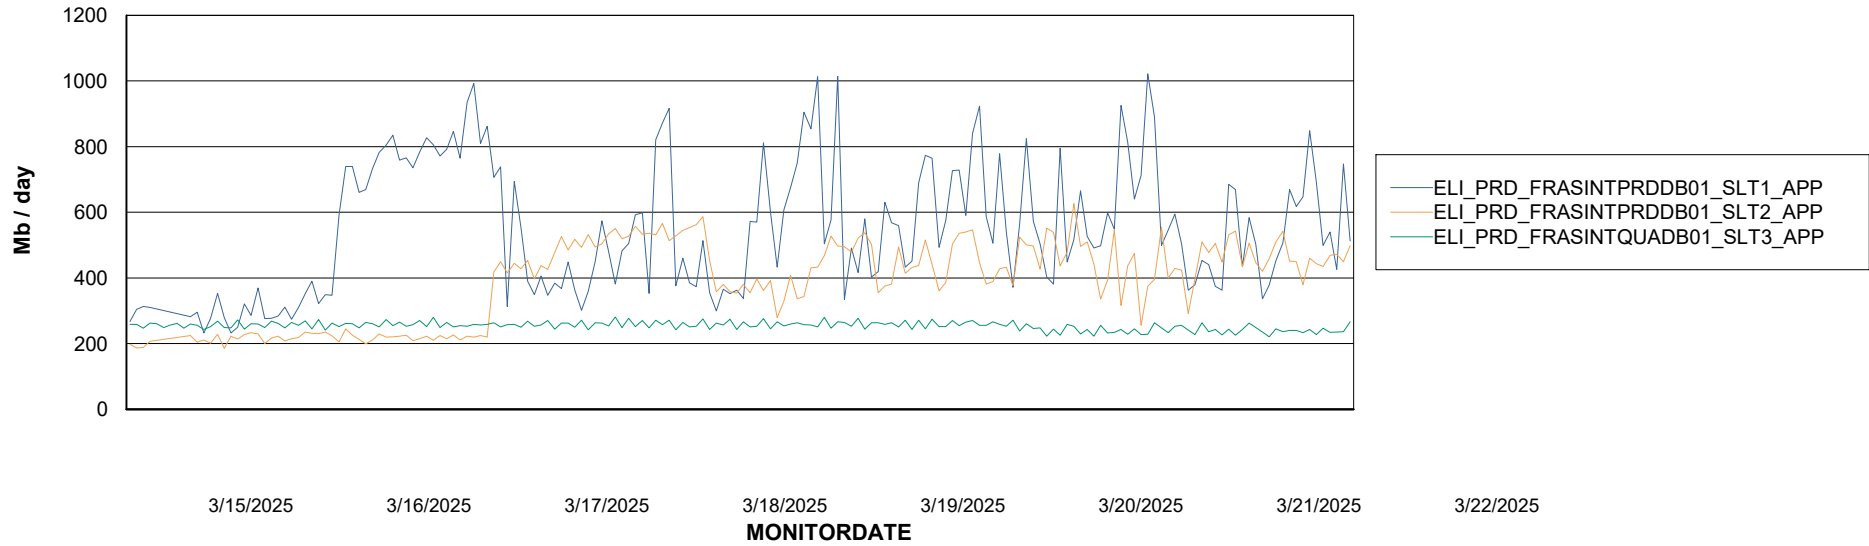

ABSSolute Application Server Services

Avg memory used per ABS Server Service