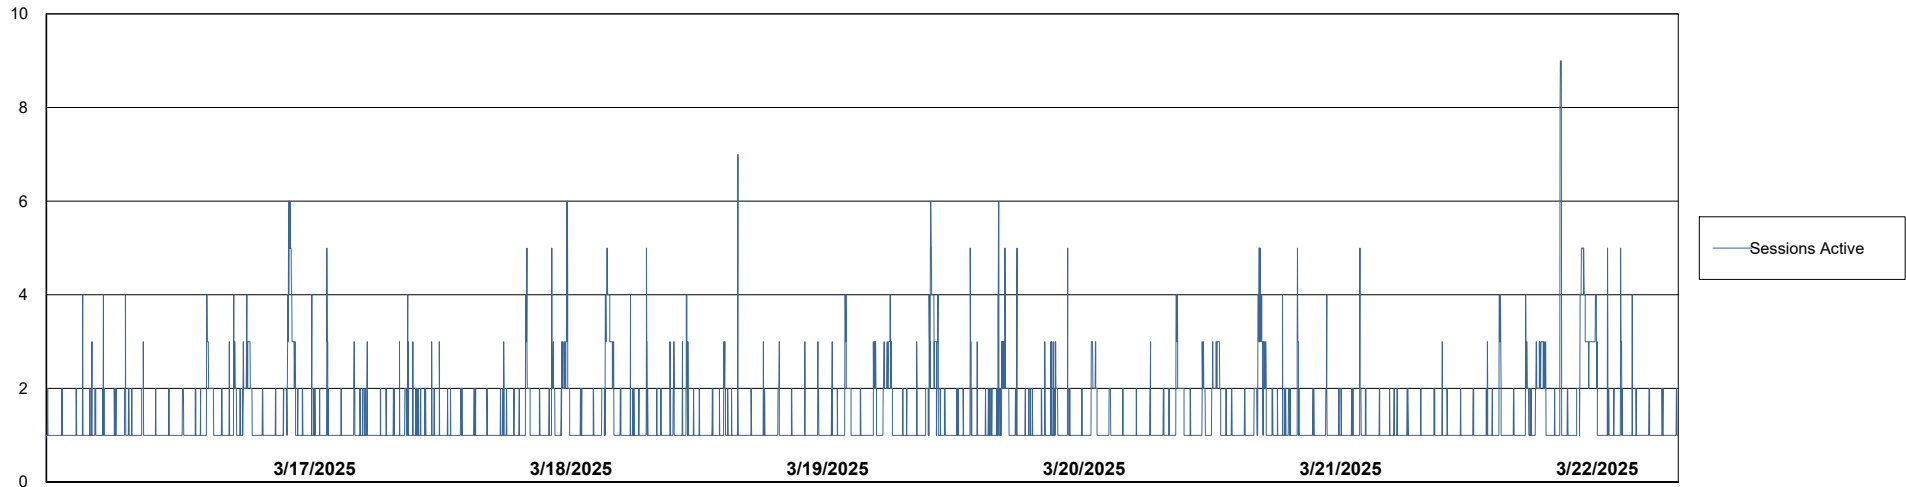

Database Performance ELI_PRD_FRASEQXPRDDB04-BI_ABS1