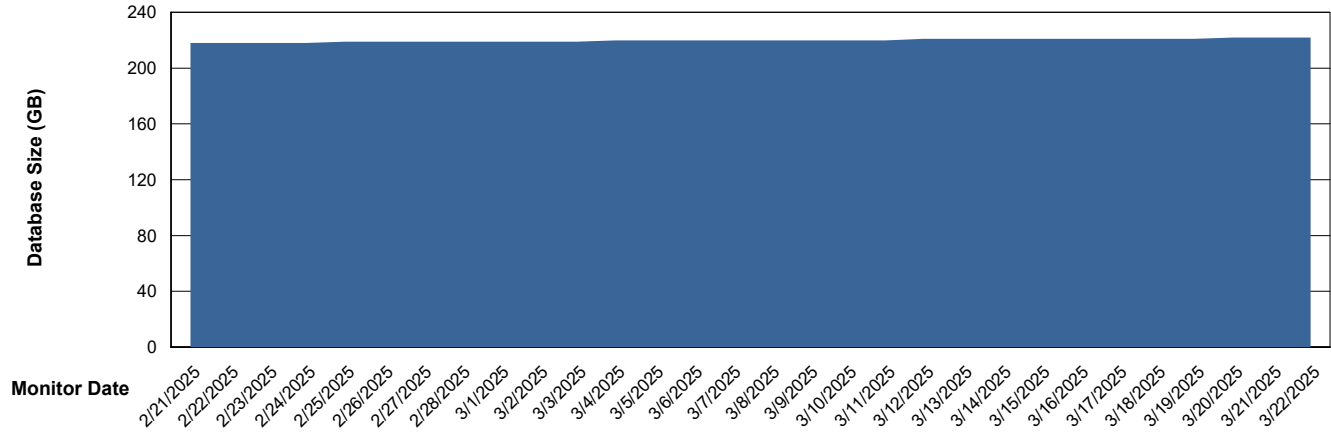

Weekly SLA Customer Report

Customer ELI_Production
Database ID 62

Database Performance ELI_PRD_FRASINTQUADB01_HSBABS1

DB Processes Max 1,000

Weekly SLA Customer Report

Customer ELI_Production
Database ID 62

DATABASE SIZE ELI_PRD_FRASEQXPRDDB04-BI_ABS1

Database growth over last month

DATABASE SIZE ELI_PRD_FRASINTPRDDB01_ABS1

Database growth over last month

Weekly SLA Customer Report

Customer ELI_Production
 Database ID 62