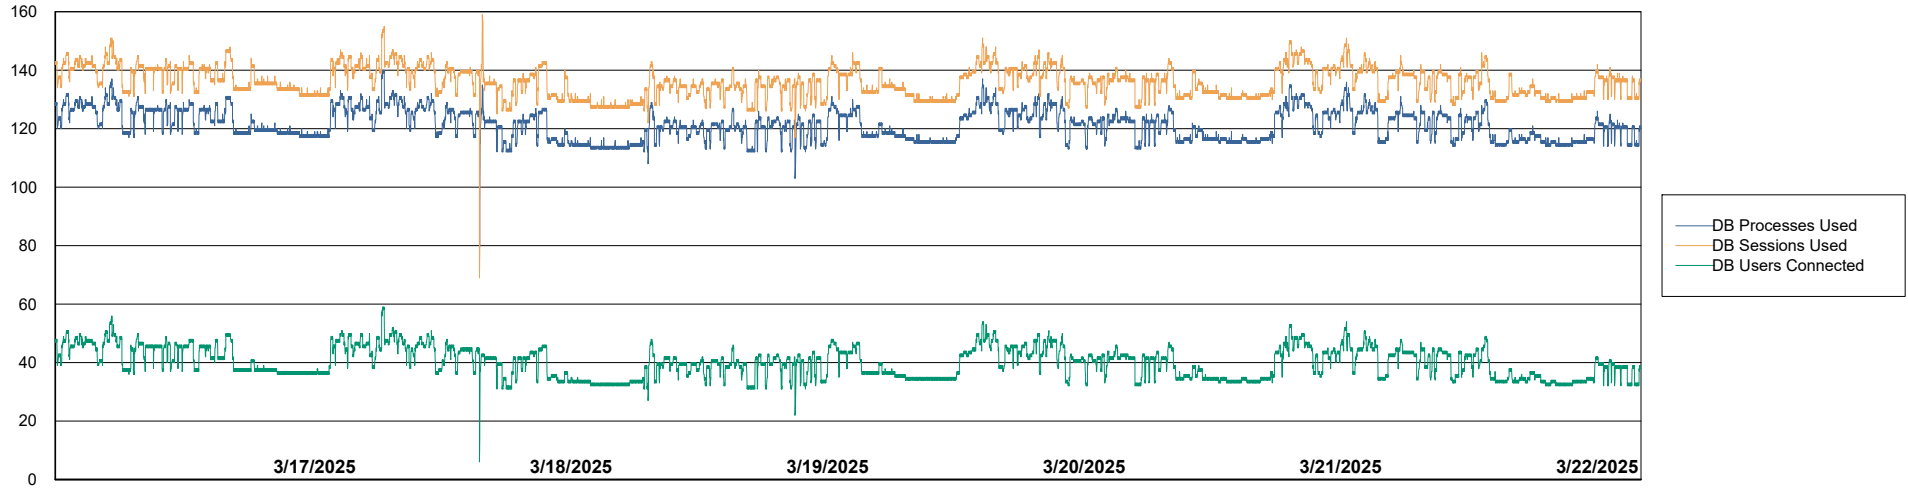

Weekly SLA Customer Report

Customer ECL_Production
Database ID 156

Database Performance ECL_PRD_ECLABS_ABS1

Weekly SLA Customer Report

Customer ECL_Production
Database ID 156

Database Performance ECL_PRD_ECL-ABS-BI_ABS1