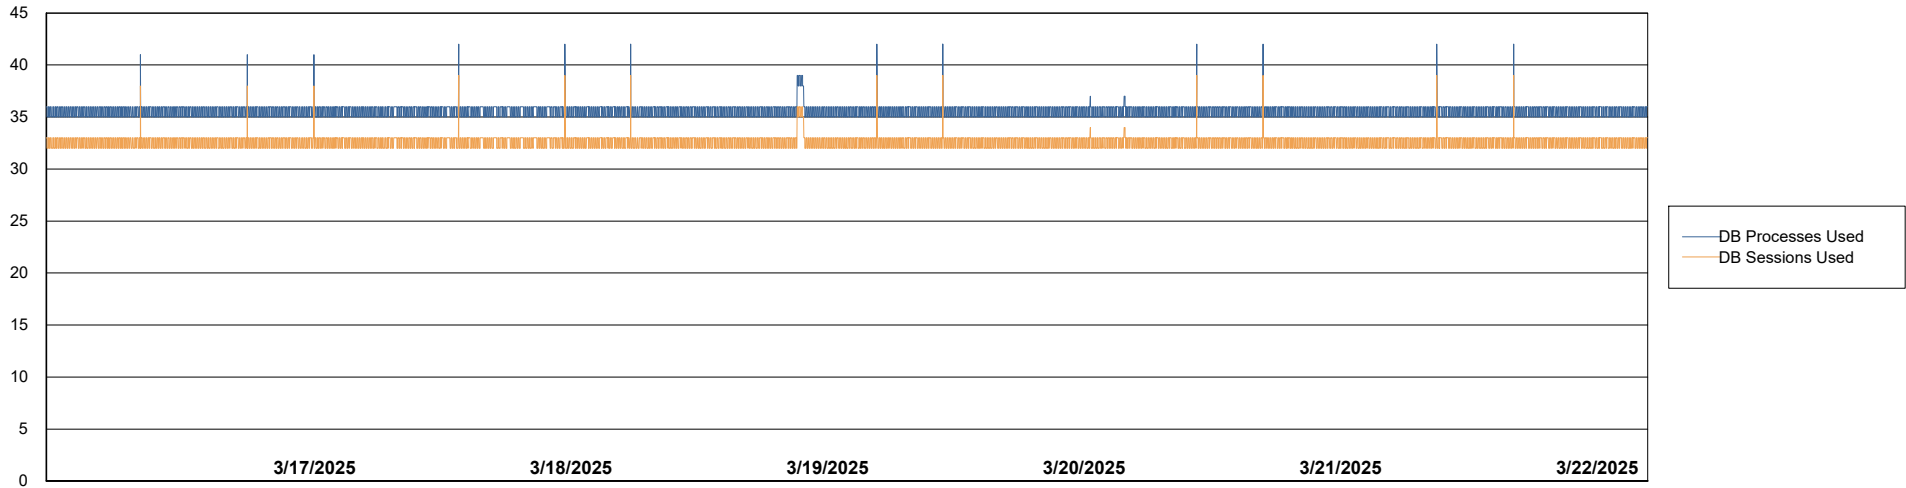

Database Performance ECL_PRD_ECLABS-TEST_HSBABS1

DB Processes Max 1,000