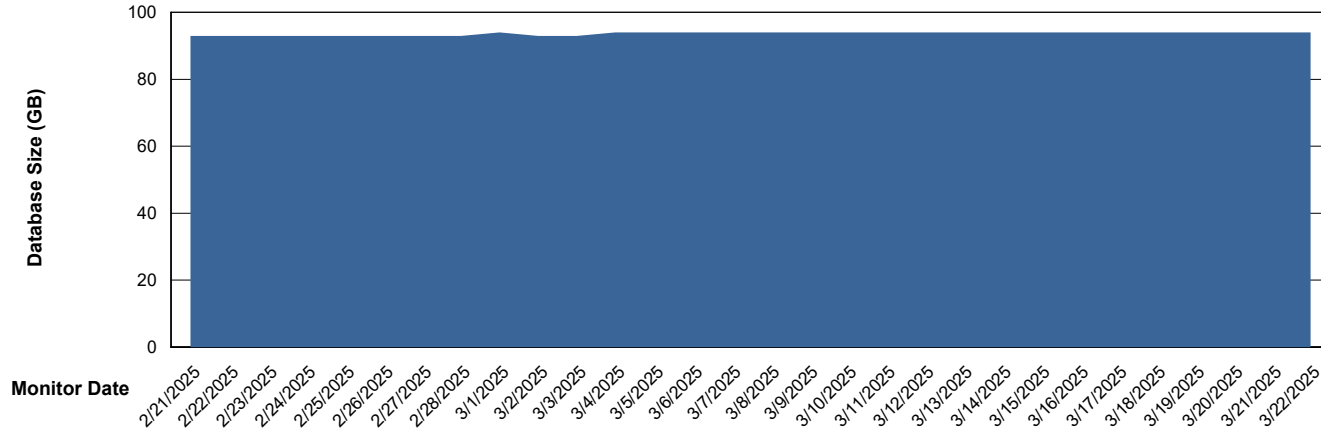

Weekly SLA Customer Report

Customer ECL_Production
Database ID 156

Database Performance ECL_PRD_ECLABS_ABS1

Weekly SLA Customer Report

Customer ECL_Production
Database ID 156

Database Performance ECL_PRD_ECL-ABS-BI_ABS1

Weekly SLA Customer Report

Customer ECL_Production
Database ID 156

Database Performance ECL_PRD_ECLABS-TEST_HSBABS1

DB Processes Max 1,000

Weekly SLA Customer Report

Customer ECL_Production
Database ID 156

DATABASE SIZE ECL_PRD_ECLABS_ABS1

Database growth over last month

DATABASE SIZE ECL_PRD_ECL-ABS-BI_ABS1

Database growth over last month

Weekly SLA Customer Report

Customer ECL_Production
Database ID 156

Database Tablespace ECL_PRD_ECLABS_ABS1