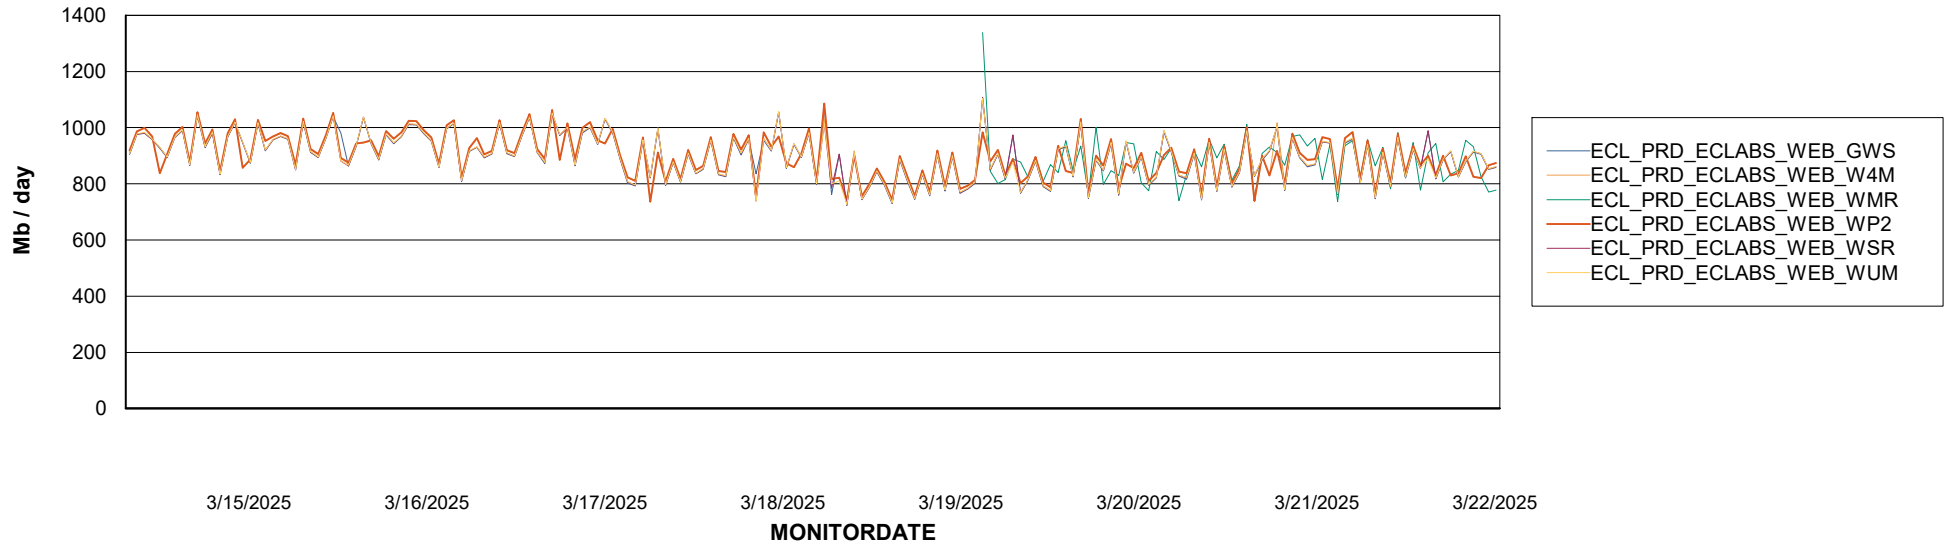

ABSSolute Web Component Services

Avg memory used per ABS Web component