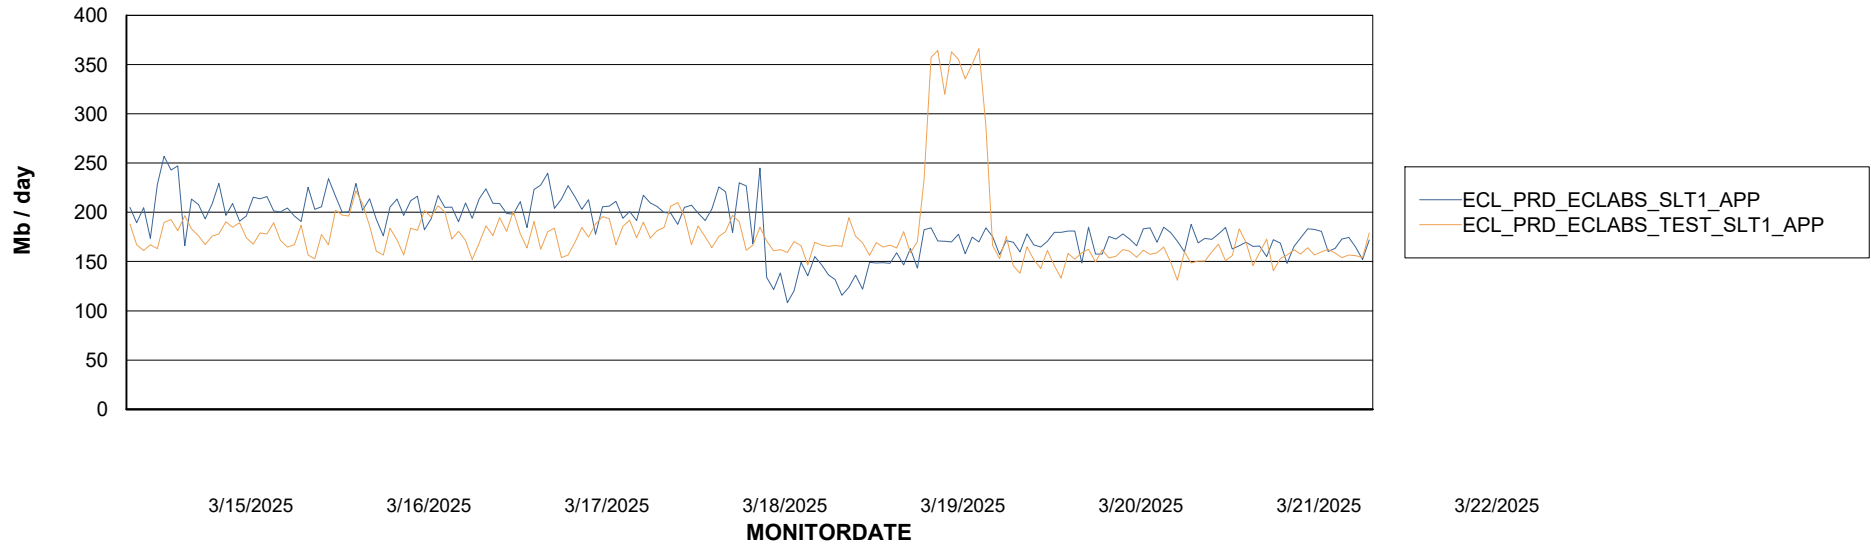

ABSSolute Application Server Services

Avg memory used per ABS Server Service