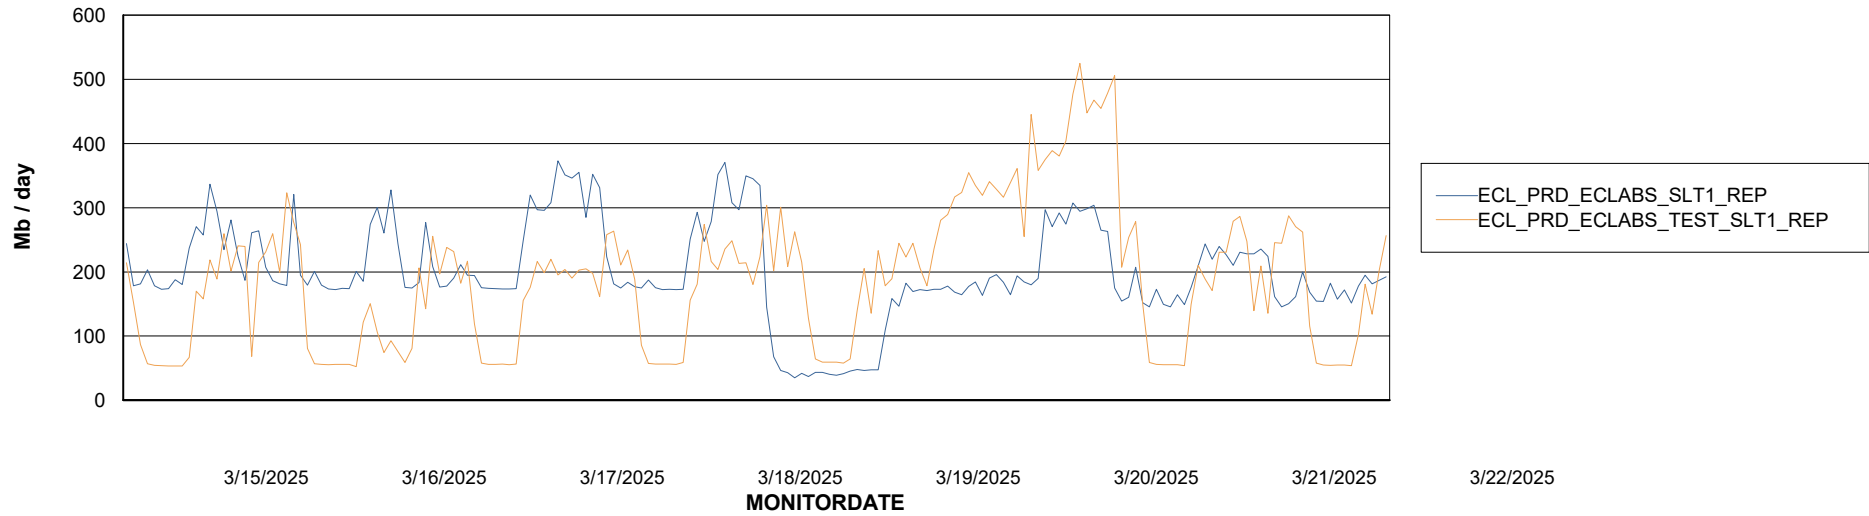

Avg memory used per ABS Server Service

Avg users per day per ABS server

Weekly SLA Customer Report

Customer ECL_Production
Database ID 156

ABSSolute Application ReportServer Services

Avg memory used per ReportServer Service