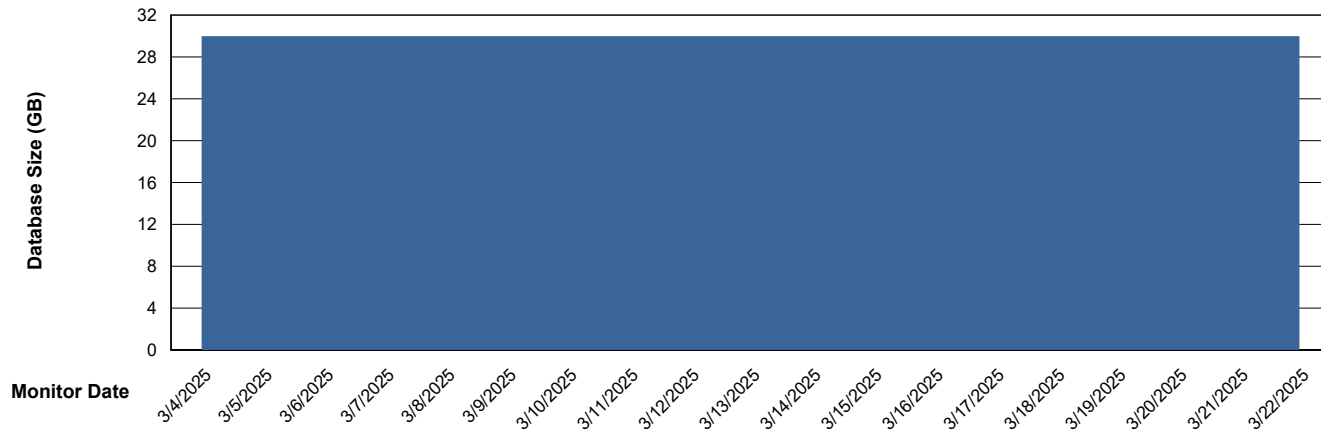

Weekly SLA Customer Report

Customer ECL_Production
Database ID 156

Database Performance ECL_PRD_ECLABS-TEST_HSBABS1

DB Processes Max 1,000

Weekly SLA Customer Report

Customer ECL_Production
Database ID 156

DATABASE SIZE ECL_PRD_ECLABS_ABS1

Database growth over last month

DATABASE SIZE ECL_PRD_ECL-ABS-BI_ABS1

Database growth over last month

Weekly SLA Customer Report

Customer ECL_Production
Database ID 156

Database Tablespace ECL_PRD_ECLABS_ABS1