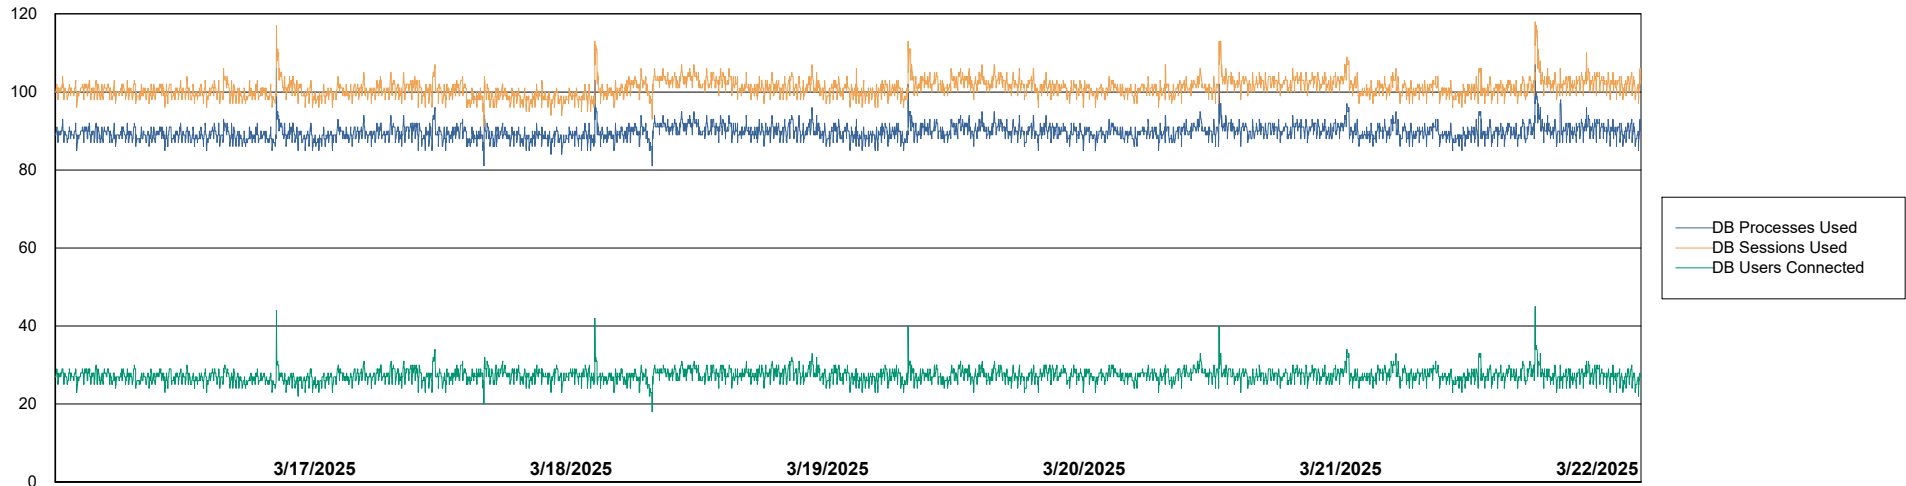

Weekly SLA Customer Report

Customer ECL_Production
Database ID 156

Database Performance ECL_PRD_ECLABS_ABS1

Weekly SLA Customer Report

Customer ECL_Production
Database ID 156

Database Performance ECL_PRD_ECL-ABS-BI_ABS1