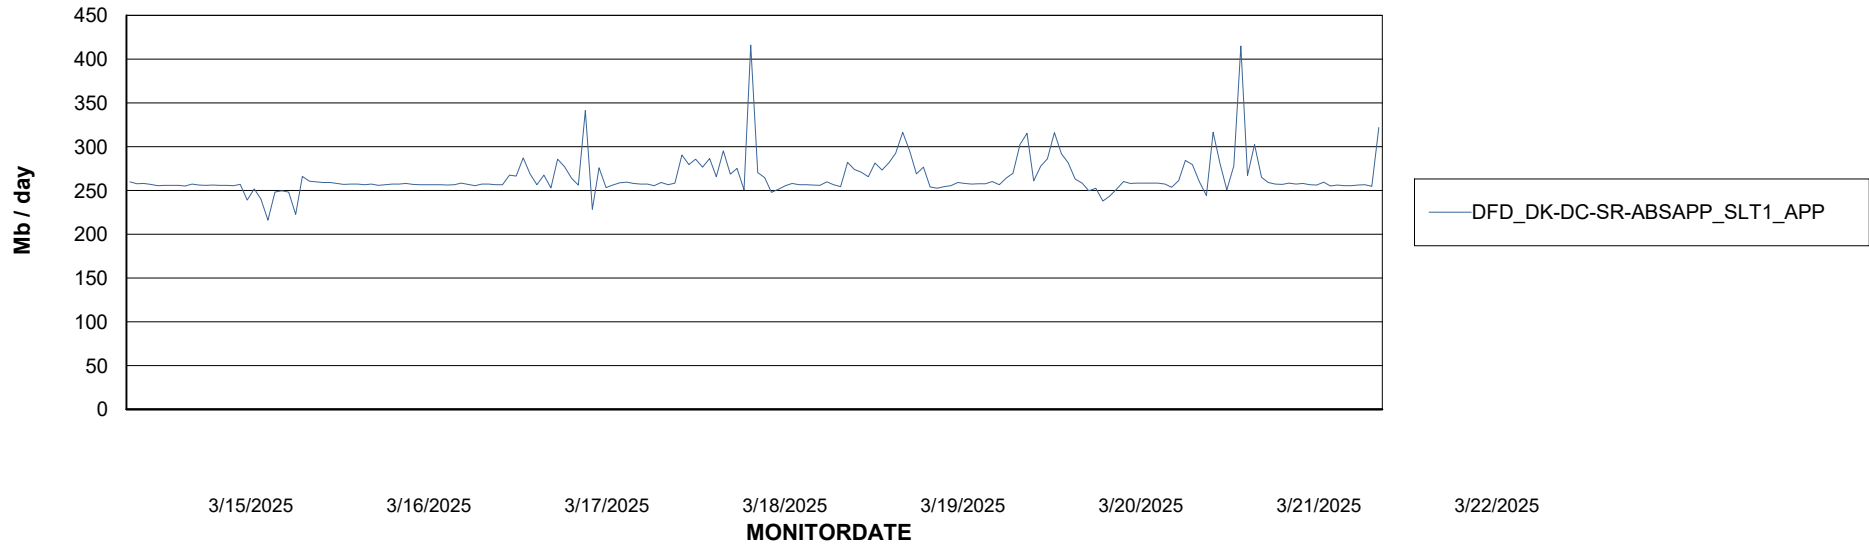

ABSSolute Application Server Services

Avg memory used per ABS Server Service