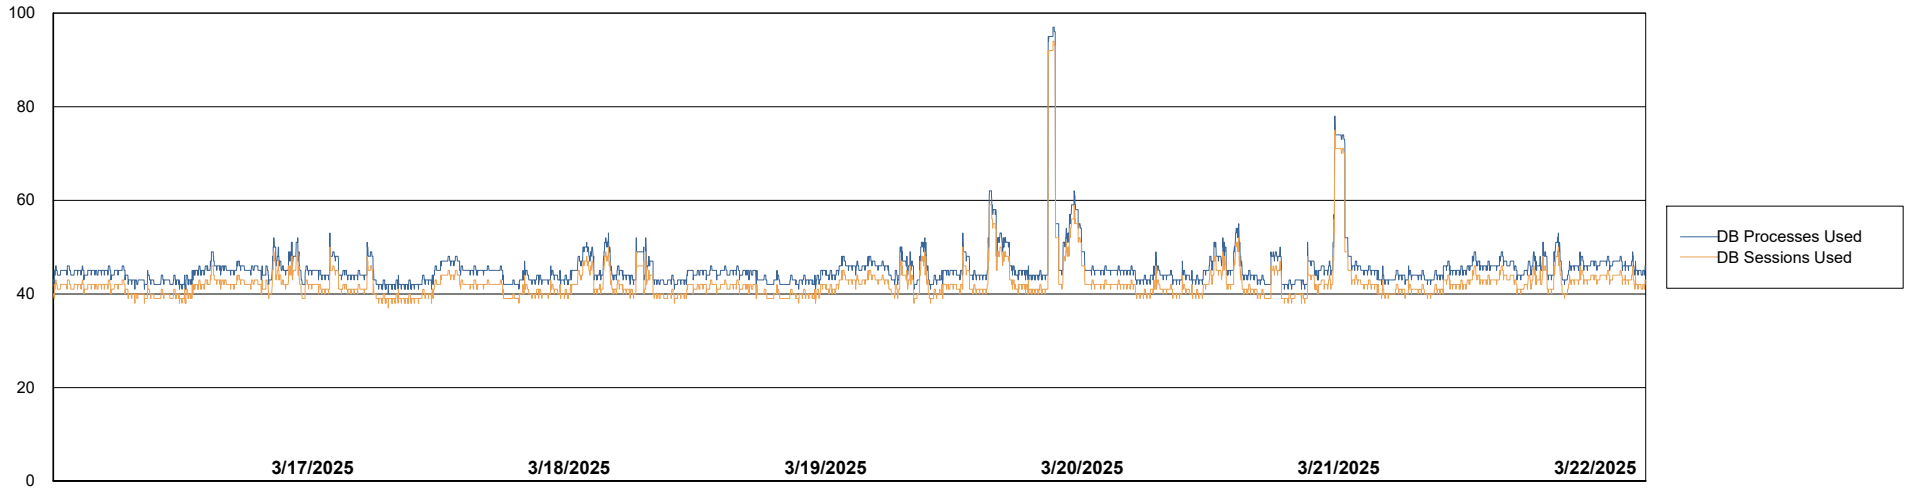

Database Performance DFD_PRD_S-S-ABSBI-V_ABS1

DB Processes Max 500