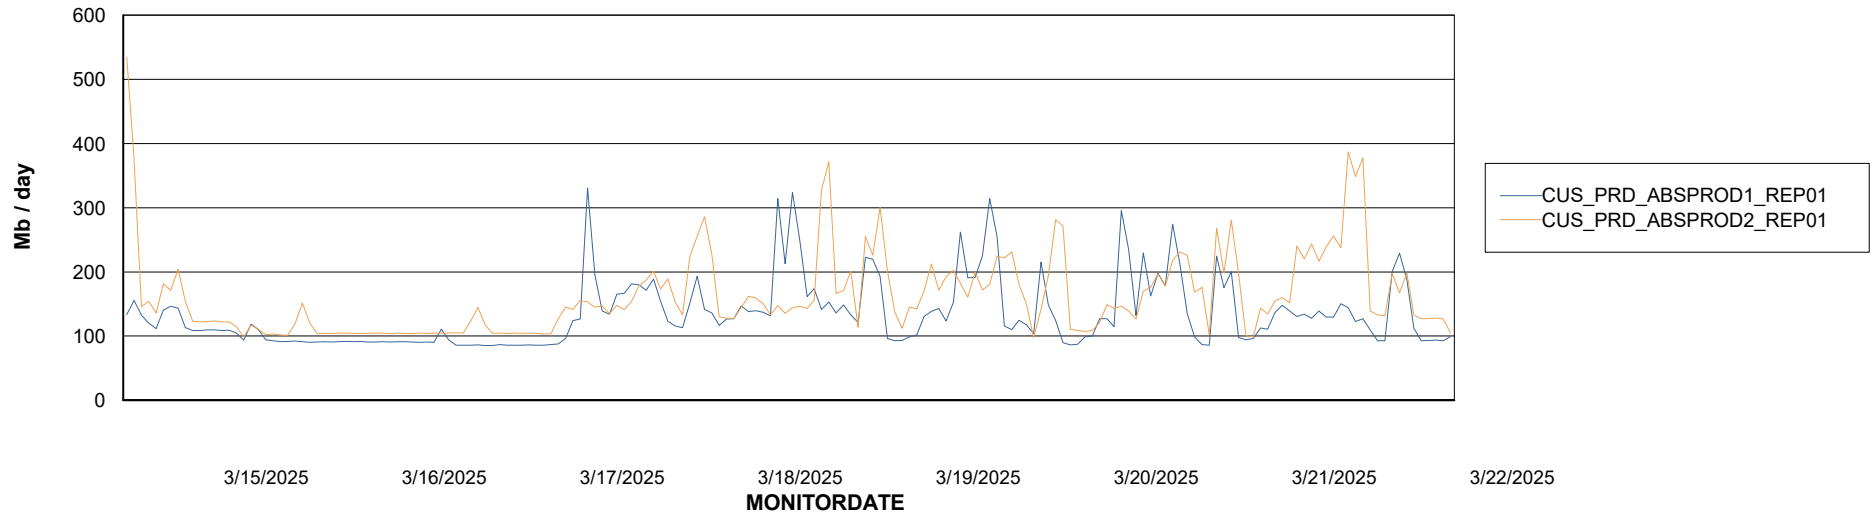

ABSSolute Application ReportServer Services

Avg memory used per ReportServer Service