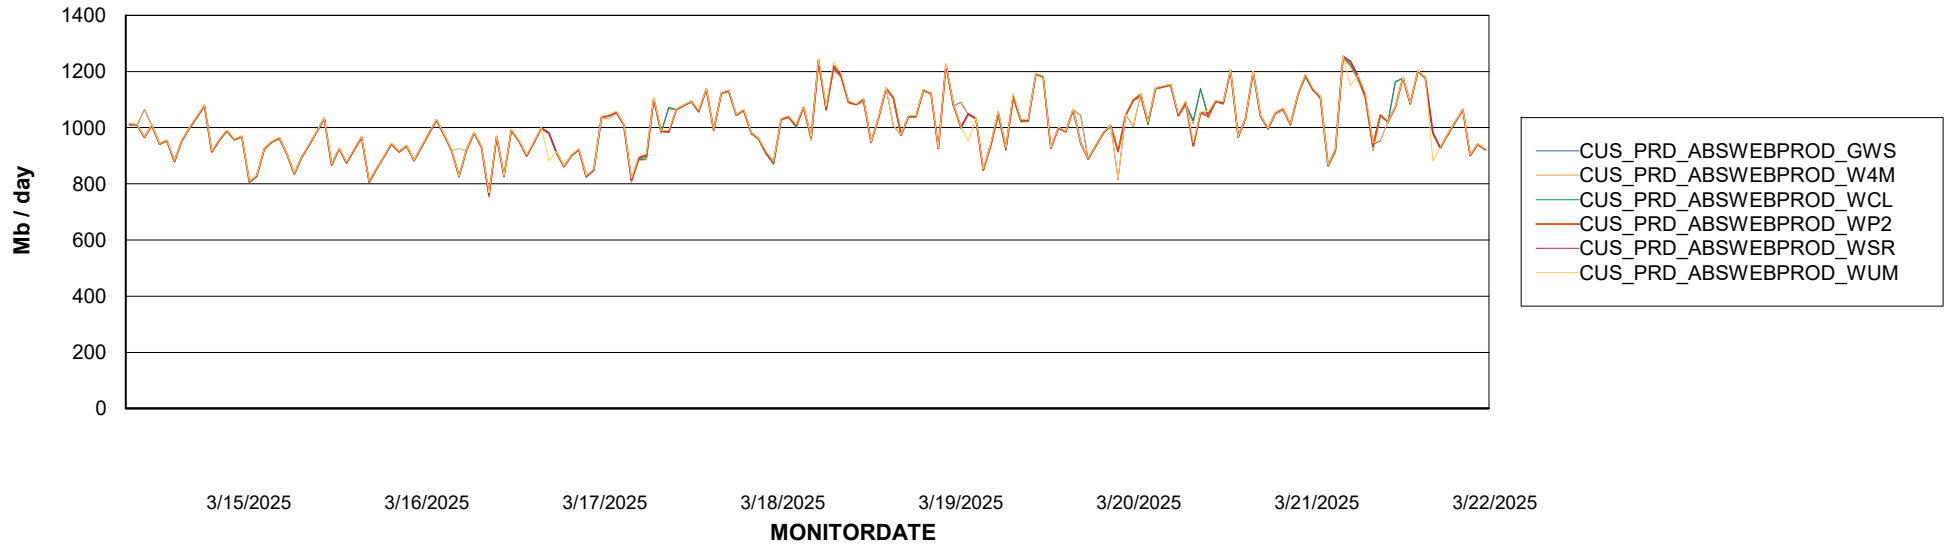

ABSSolute Web Component Services

Avg memory used per ABS Web component