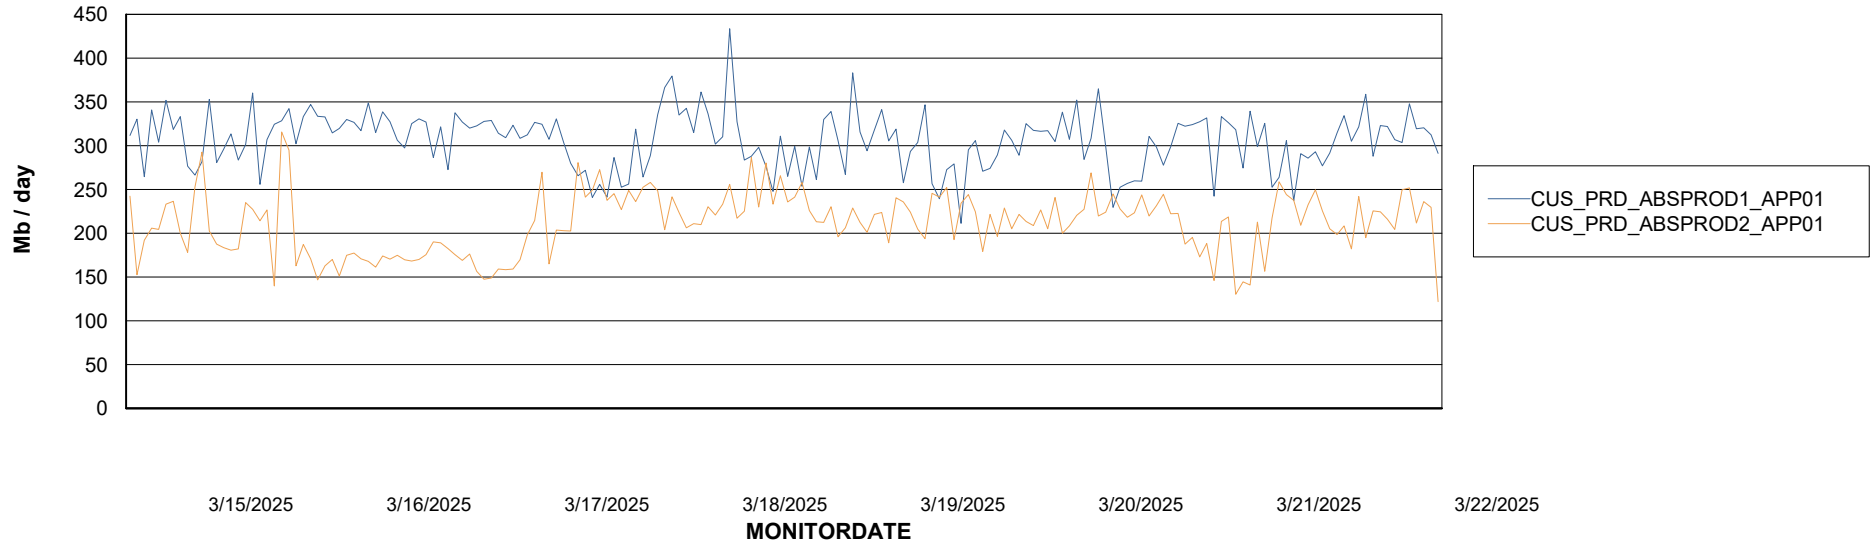

ABSSolute Application Server Services

Avg memory used per ABS Server Service