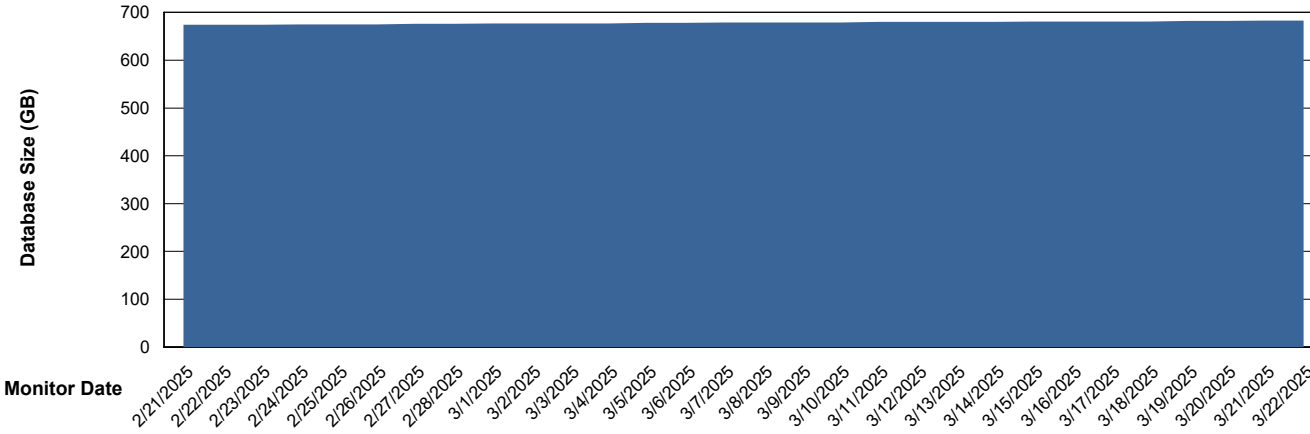

Database growth over last month

Database Tablespace CUS_PRD_ABSDB1_ABS1

Date	Tablespace Name	Filesize (Gb)	Usedsize (Gb)	Percentage free
3/22/2025	ABSDATA	303	251	17
	INDX	513	416	19
3/21/2025	ABSDATA	303	251	17
	INDX	513	416	19
3/20/2025	ABSDATA	303	250	17
	INDX	513	416	19
3/19/2025	ABSDATA	298	250	16
	INDX	495	416	16
3/18/2025	ABSDATA	298	250	16
	INDX	495	415	16
3/17/2025	ABSDATA	298	250	16
	INDX	495	415	16
3/16/2025	ABSDATA	298	250	16
	INDX	495	415	16