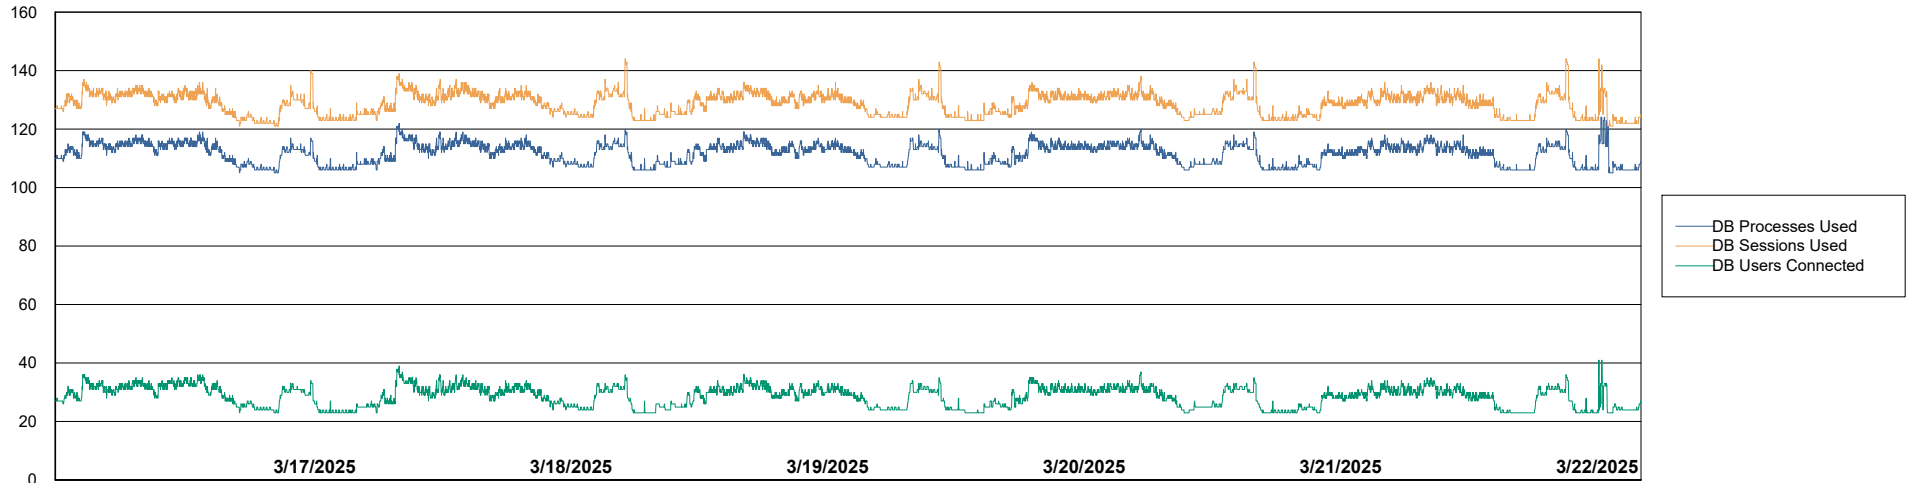

Database Performance CUS_PRD_ABSDB1_ABS1