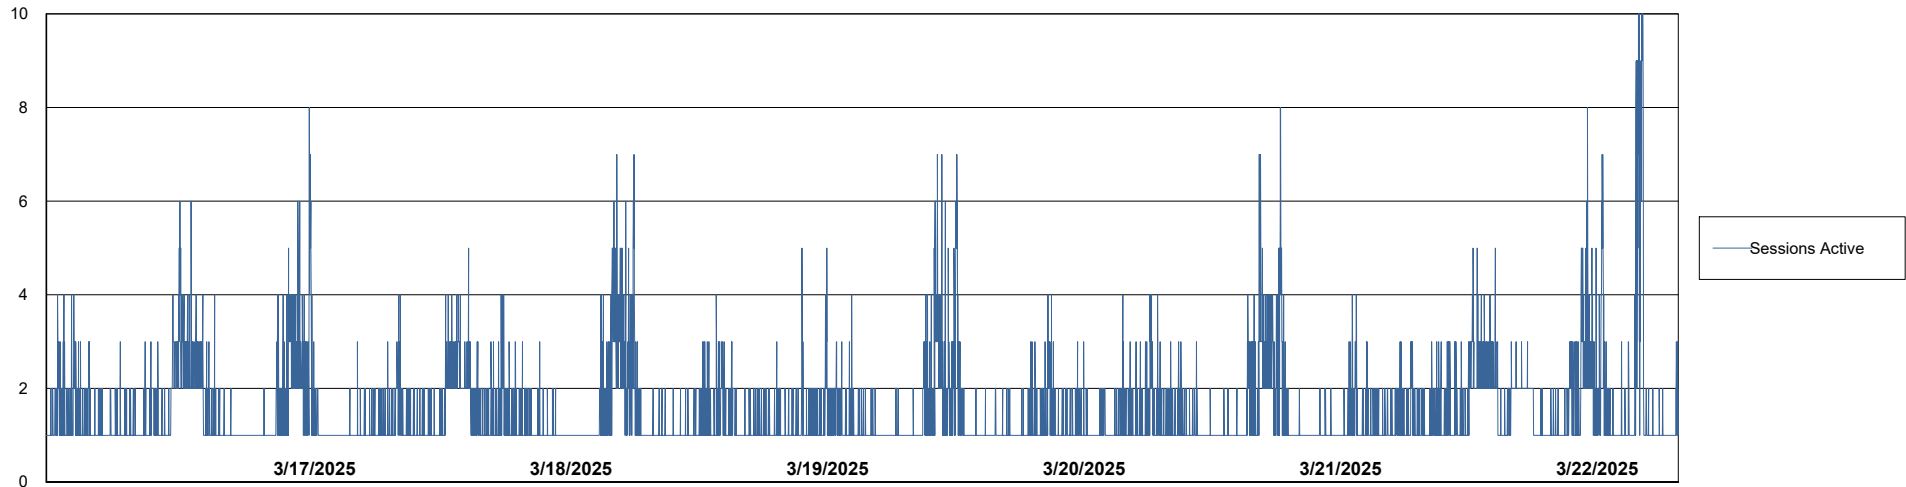

Database Performance CUS_PRD_ABSDB1_ABS1