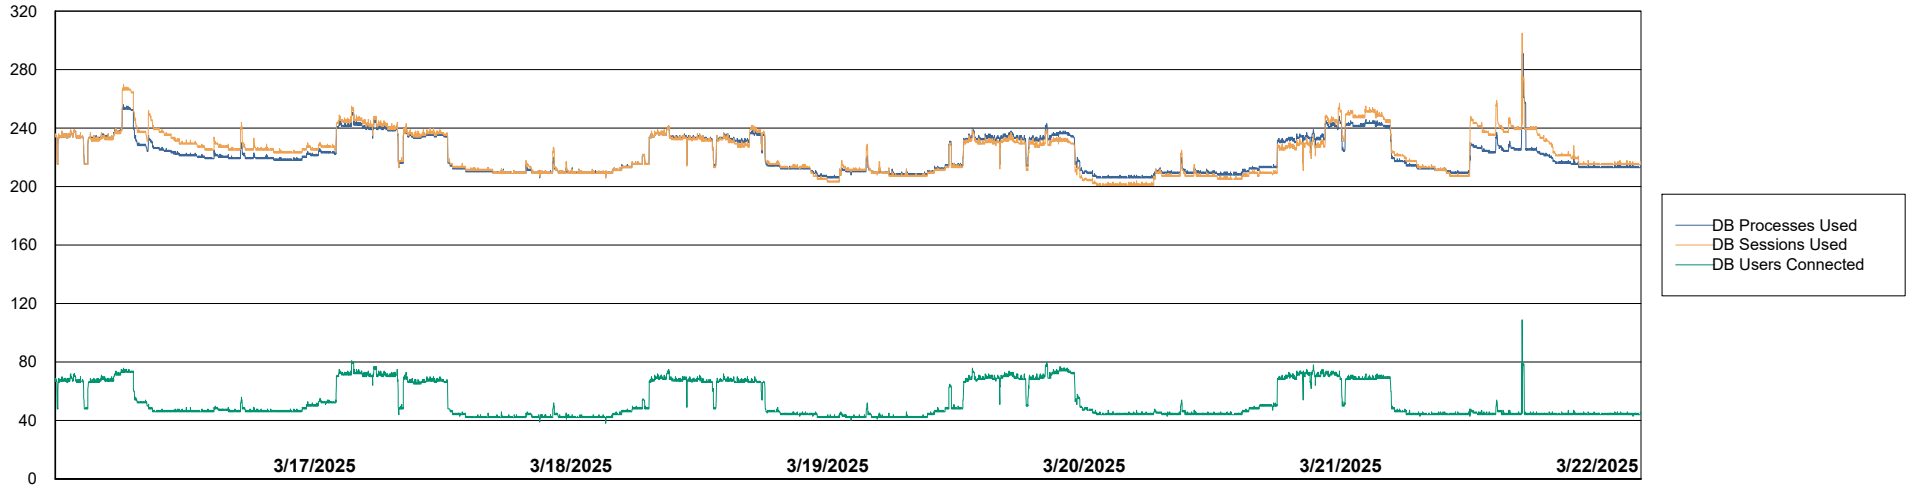

Database Performance CLO_PRD_CLO-ORA01_ABS1