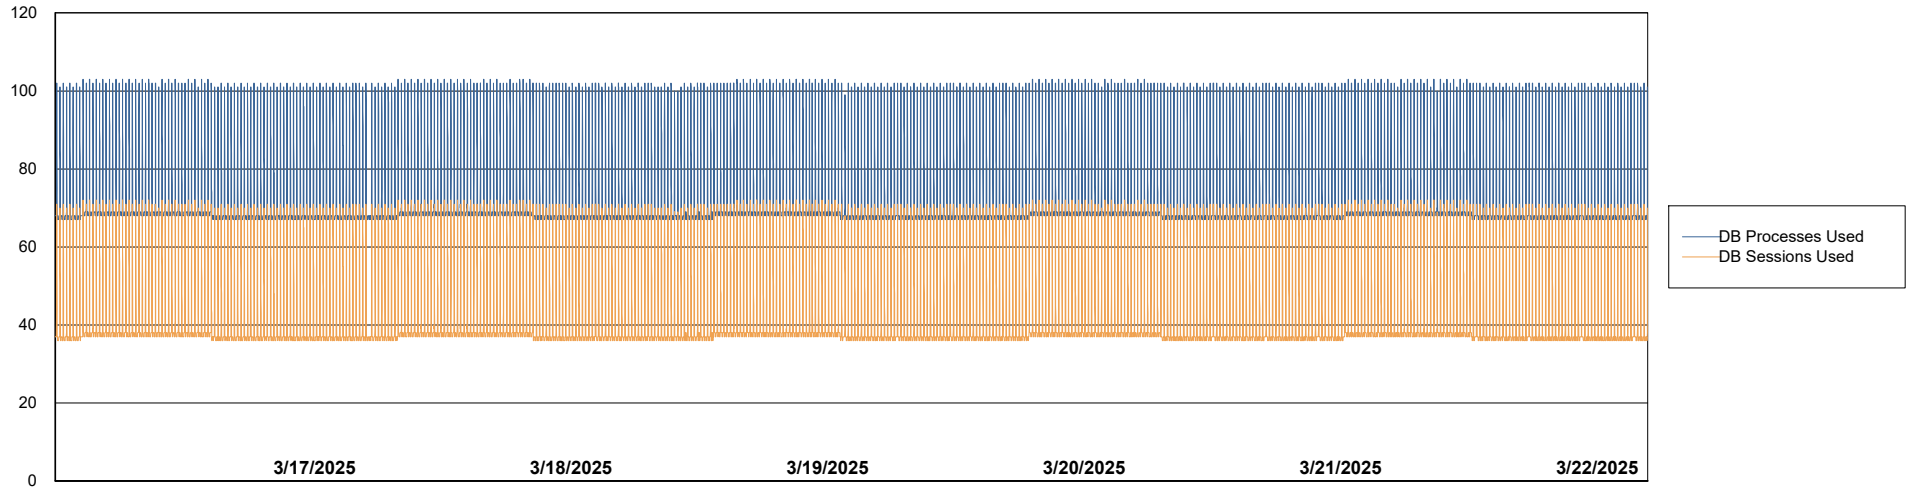

Database Performance CLO_PRD_CLO-ORA02_HSBABS1

DB Processes Max 1,000