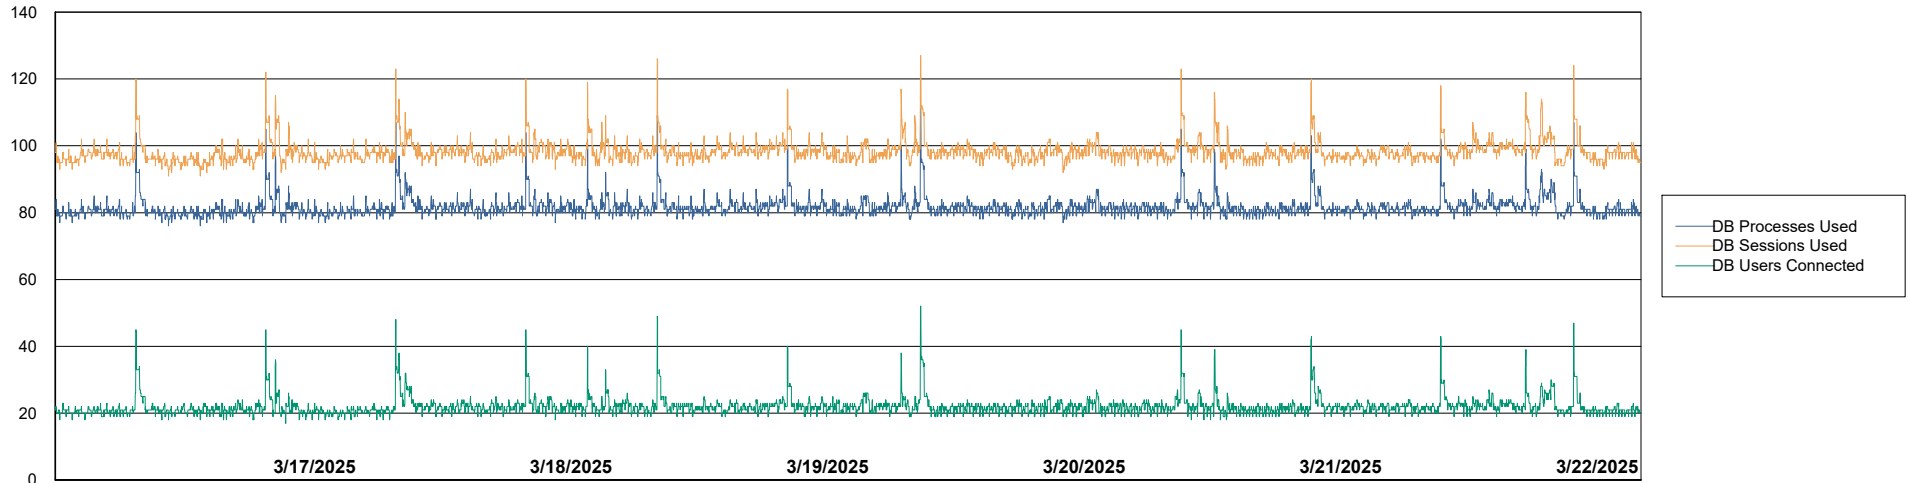

Database Performance CLB-BI2-AMS_ABS1_DB_FL