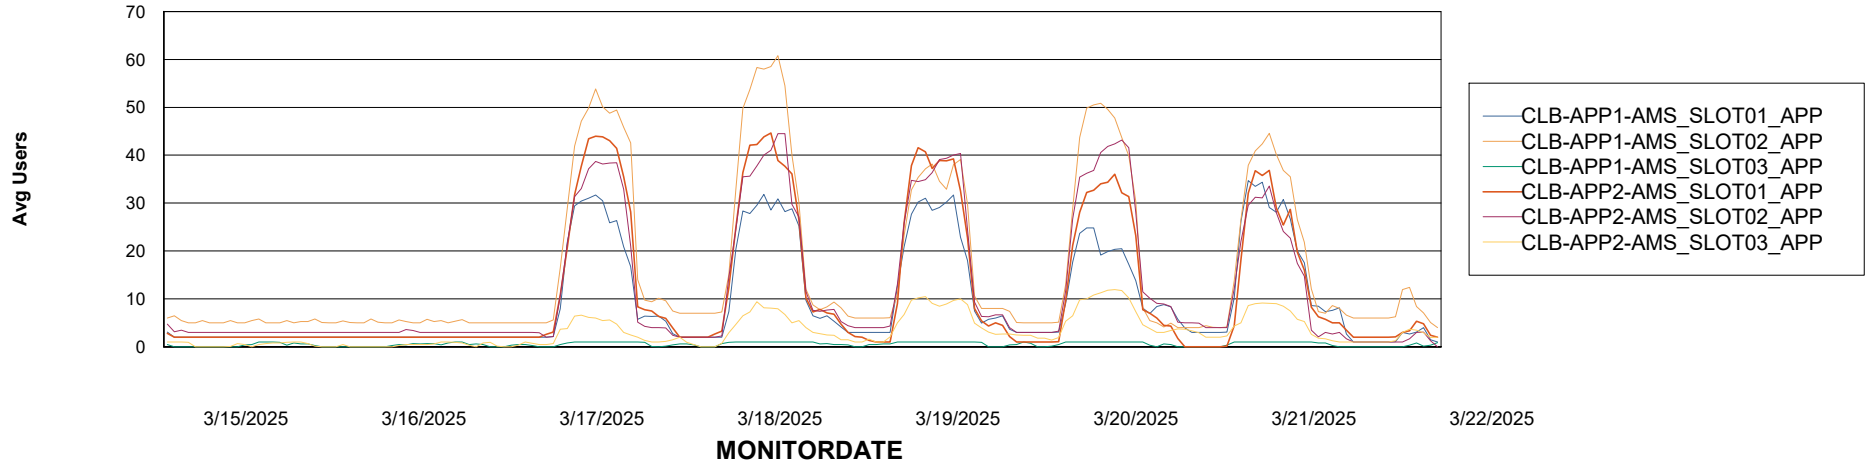

Avg users per day per ABS server