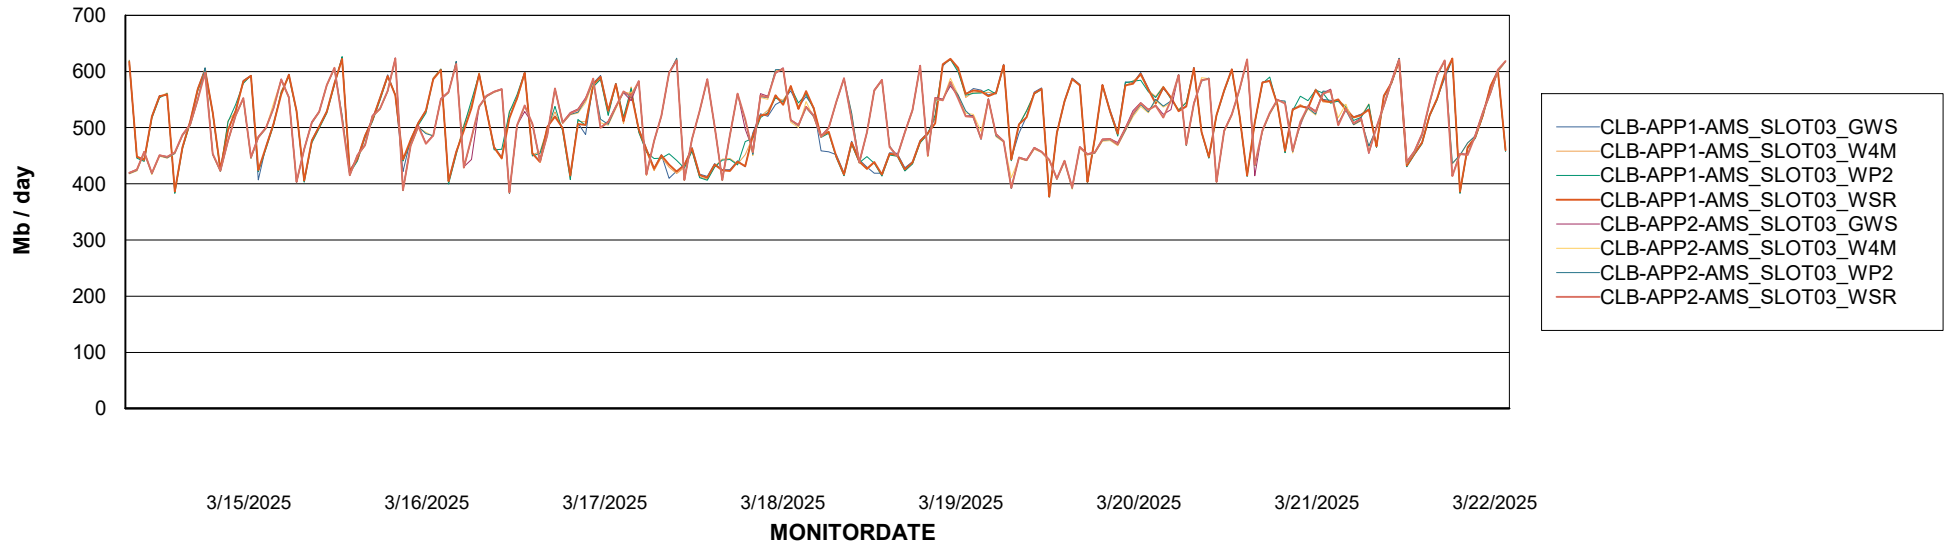

Avg memory used per ReportServer Service

Weekly SLA Customer Report

Customer: CLB OCI AMS Production
Database ID: 196

ABSSolute Web Component Services

Avg memory used per ABS Web component

Weekly SLA Customer Report