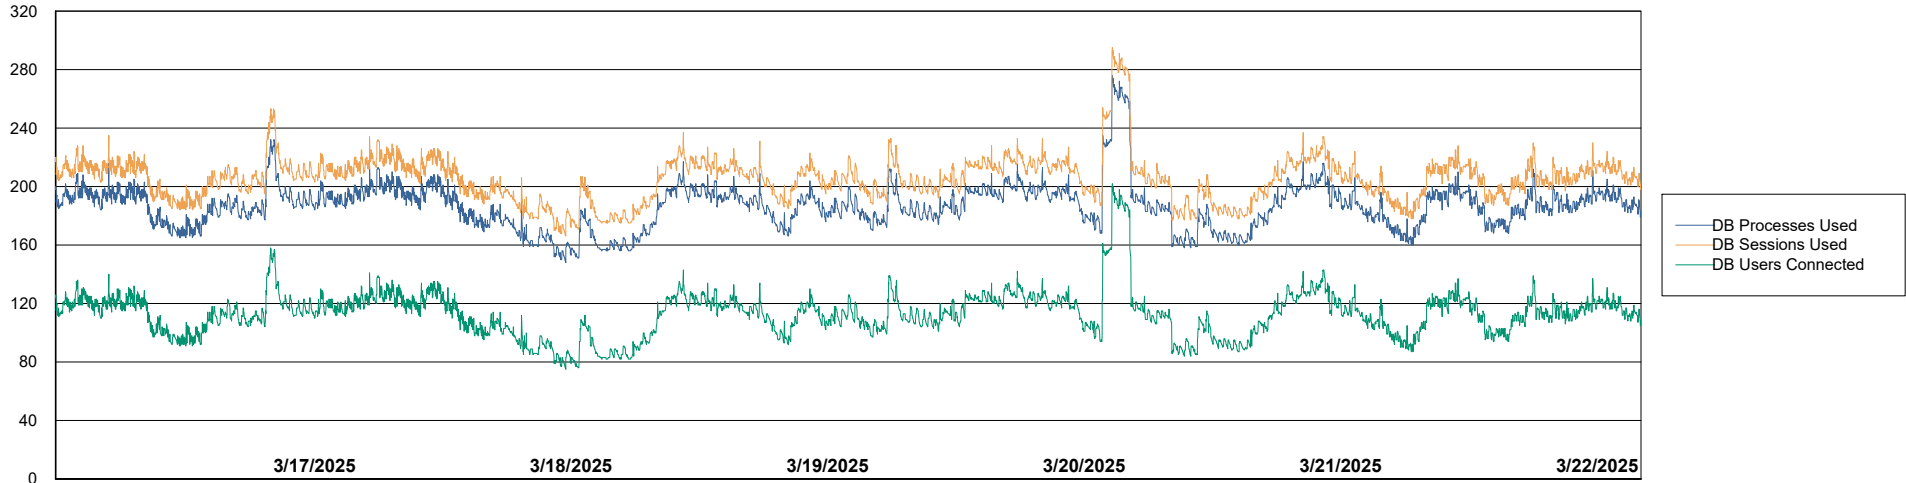

Database Performance CLB-DBS1-AMS_PROD_ABS1