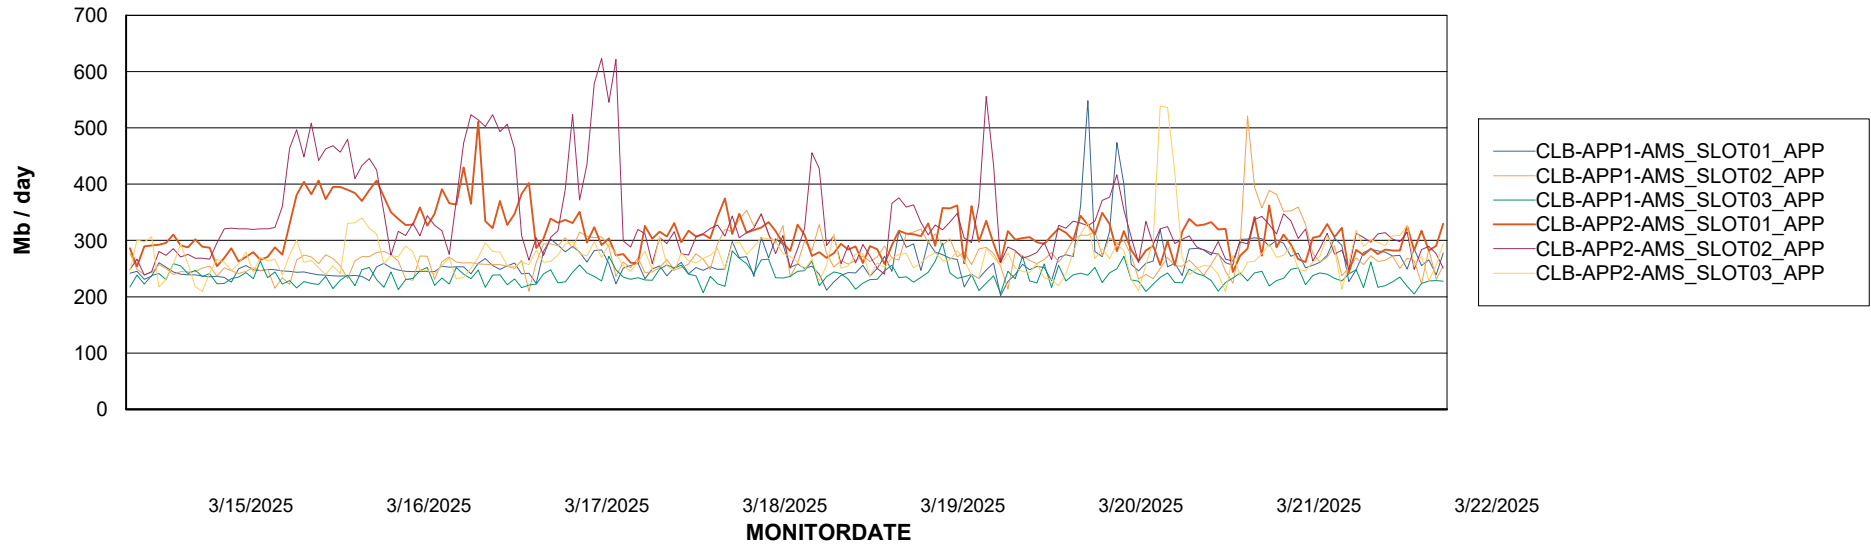

ABSSolute Application Server Services

Avg memory used per ABS Server Service