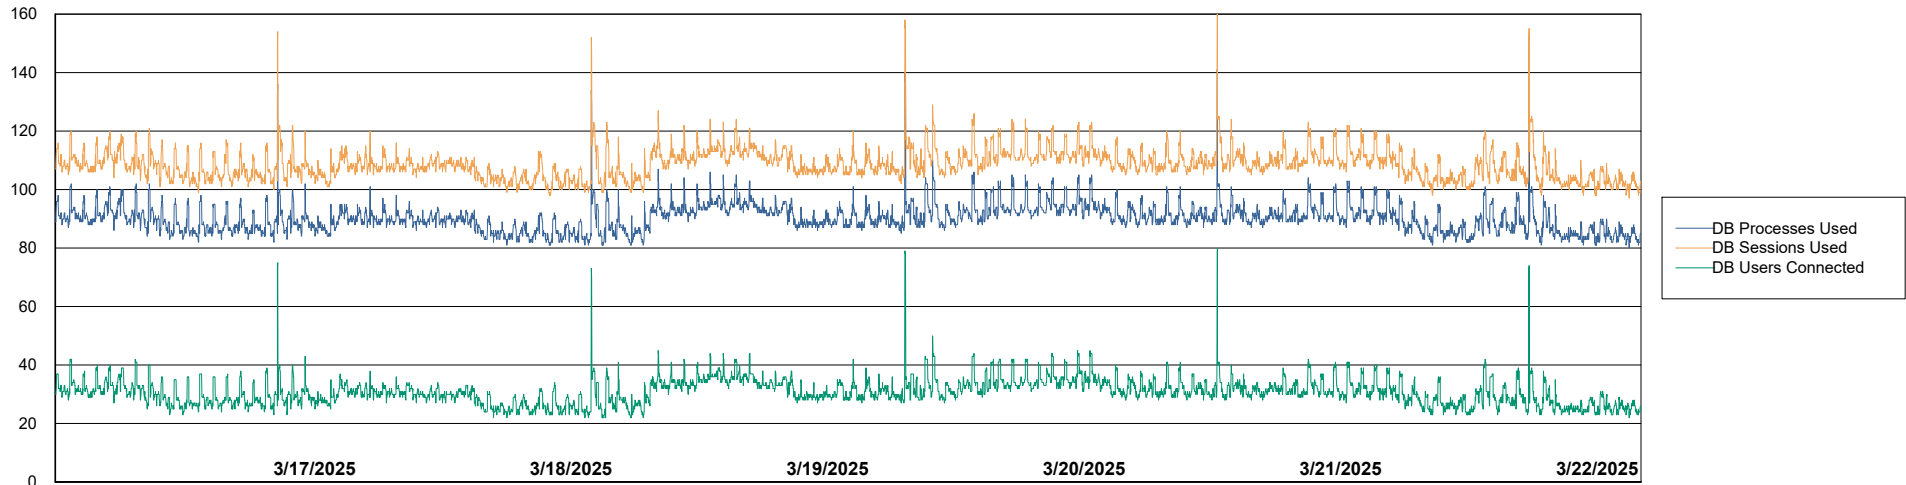

Weekly SLA Customer Report

Customer CLB OCI AMS Production
Database ID 196

Database Performance CLB-BI2-AMS_ABS1_DB_FL

Weekly SLA Customer Report

Customer CLB OCI AMS Production
Database ID 196

Database Performance CLB-BI-AMS_ABS1_DB