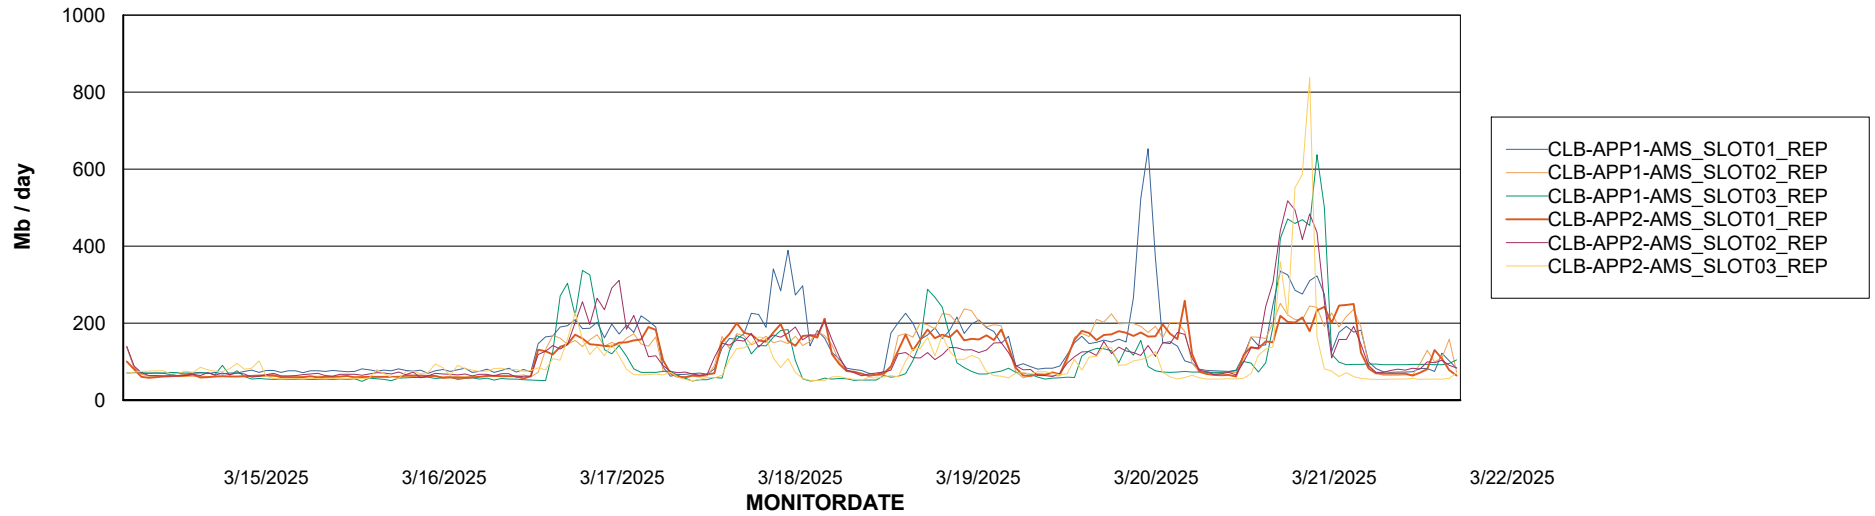

ABSSolute Application ReportServer Services

Avg memory used per ReportServer Service