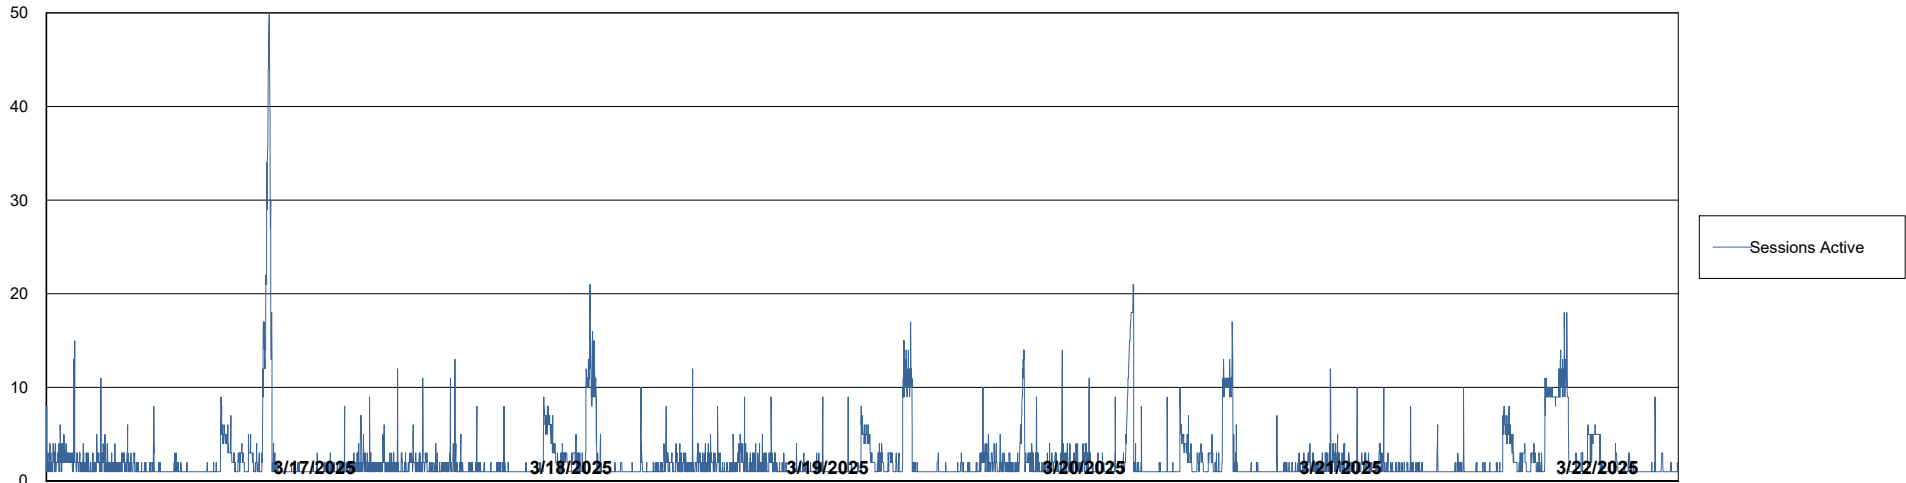

Database Performance CLB-DBS1-AMS_PROD_ABS1