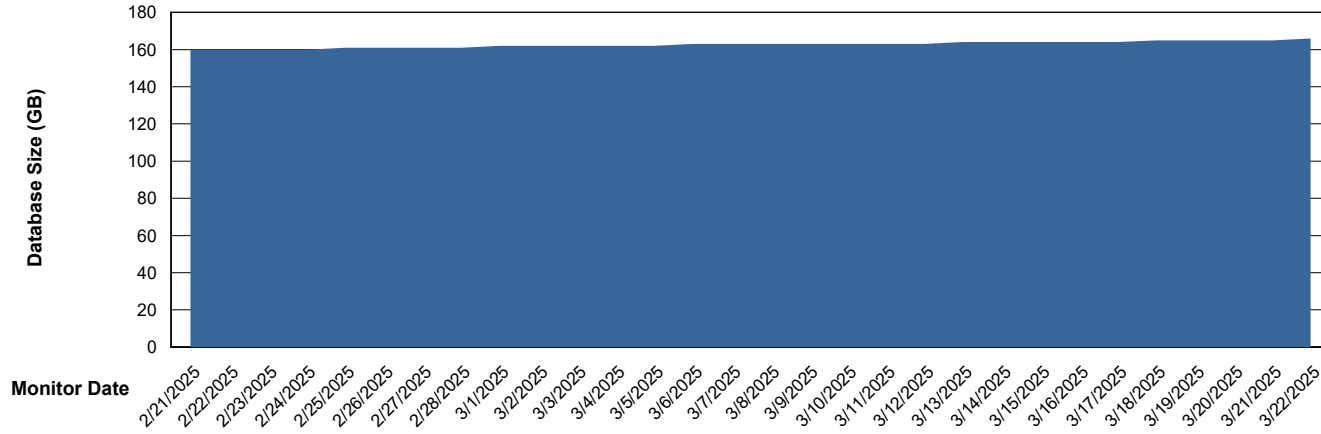

DB Processes Max 4
DB Processes Max 1,000
DB Processes Max 0

Weekly SLA Customer Report

Customer CLB OCI AMS Production
Database ID 196

DATABASE SIZE CLB-BI2-AMS_ABS1_DB_FL

Database growth over last month

DATABASE SIZE CLB-BI-AMS_ABS1_DB

Database growth over last month

Weekly SLA Customer Report

Customer CLB OCI AMS Production
Database ID 196

DATABASE SIZE CLB-DBS1-AMS_PROD_ABS1

Database growth over last month