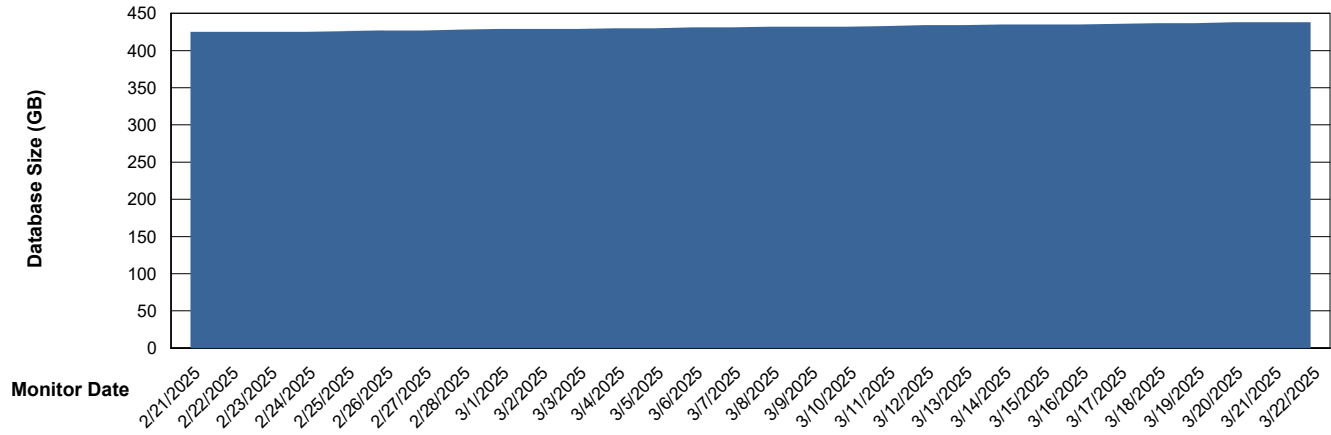

DATABASE SIZE CLB-BI-AMS_ABS1_DB

Database growth over last month

Weekly SLA Customer Report

Customer CLB OCI AMS Production
Database ID 196

DATABASE SIZE CLB-DBS1-AMS_PROD_ABS1

Database growth over last month