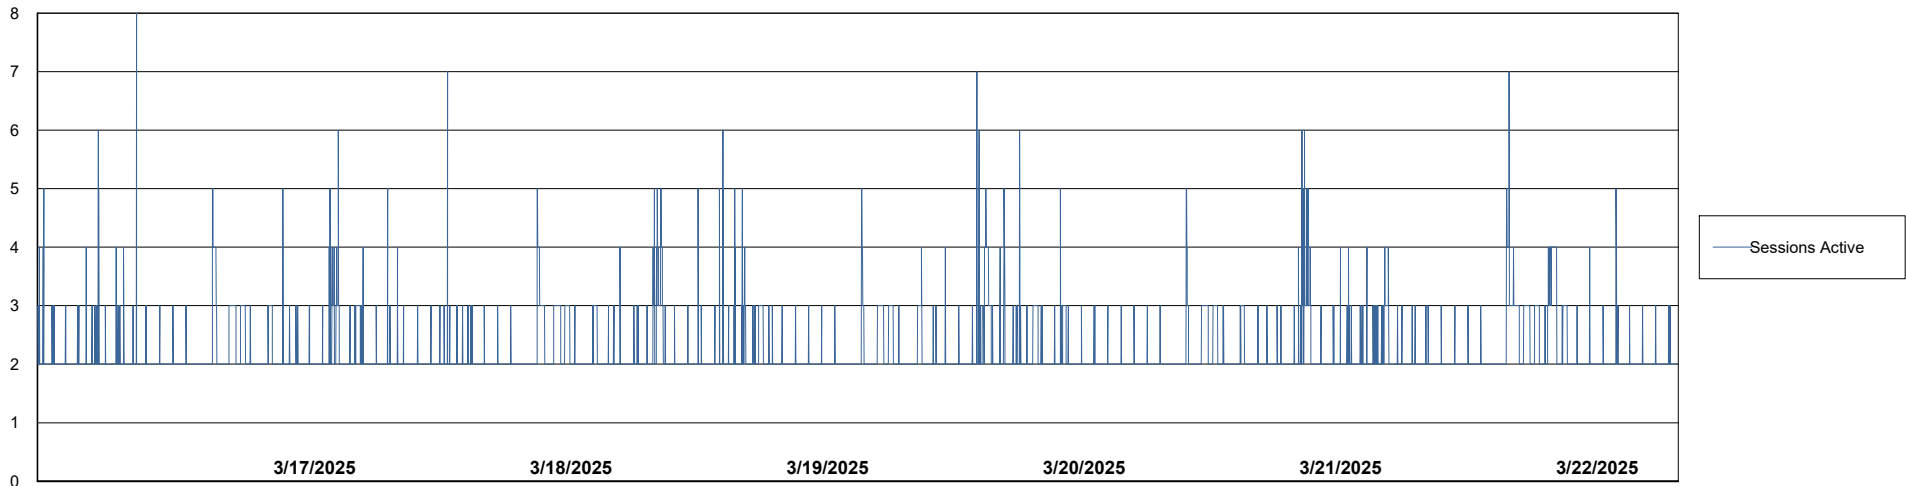

Weekly SLA Customer Report

Customer CLB OCI AMS Production
Database ID 196

Database Performance CLB-BI2-AMS_ABS1_DB_FL

Weekly SLA Customer Report

Customer CLB OCI AMS Production
Database ID 196

Database Performance CLB-BI-AMS_ABS1_DB