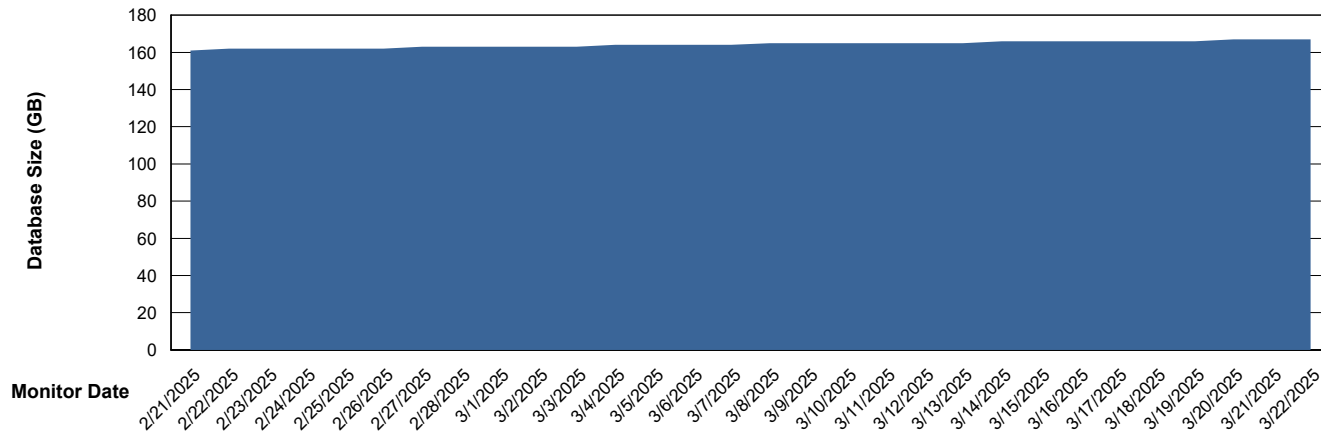

DATABASE SIZE CLB-BI-AMS_ABS1_DB

Database growth over last month

Weekly SLA Customer Report

Customer CLB OCI AMS Production
Database ID 196

DATABASE SIZE CLB-DBS1-AMS_PROD_ABS1

Database growth over last month