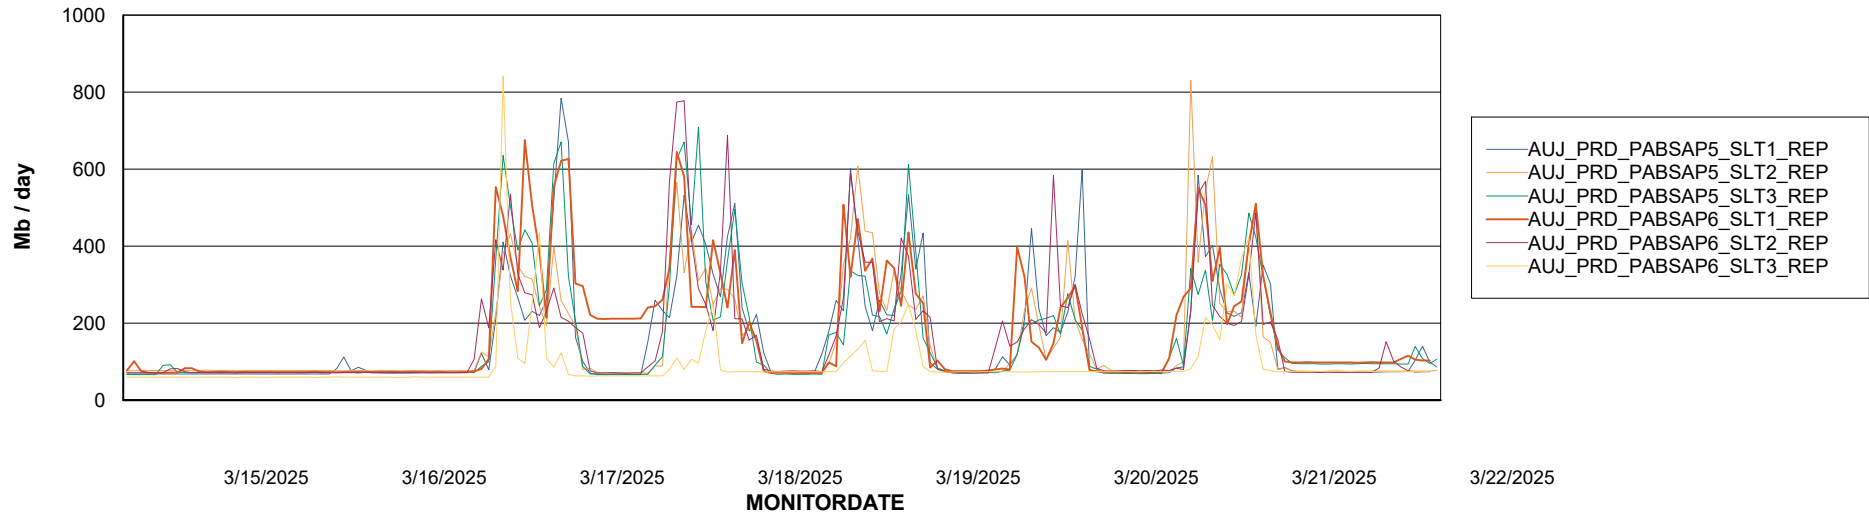

ABSSolute Application ReportServer Services

Avg memory used per ReportServer Service