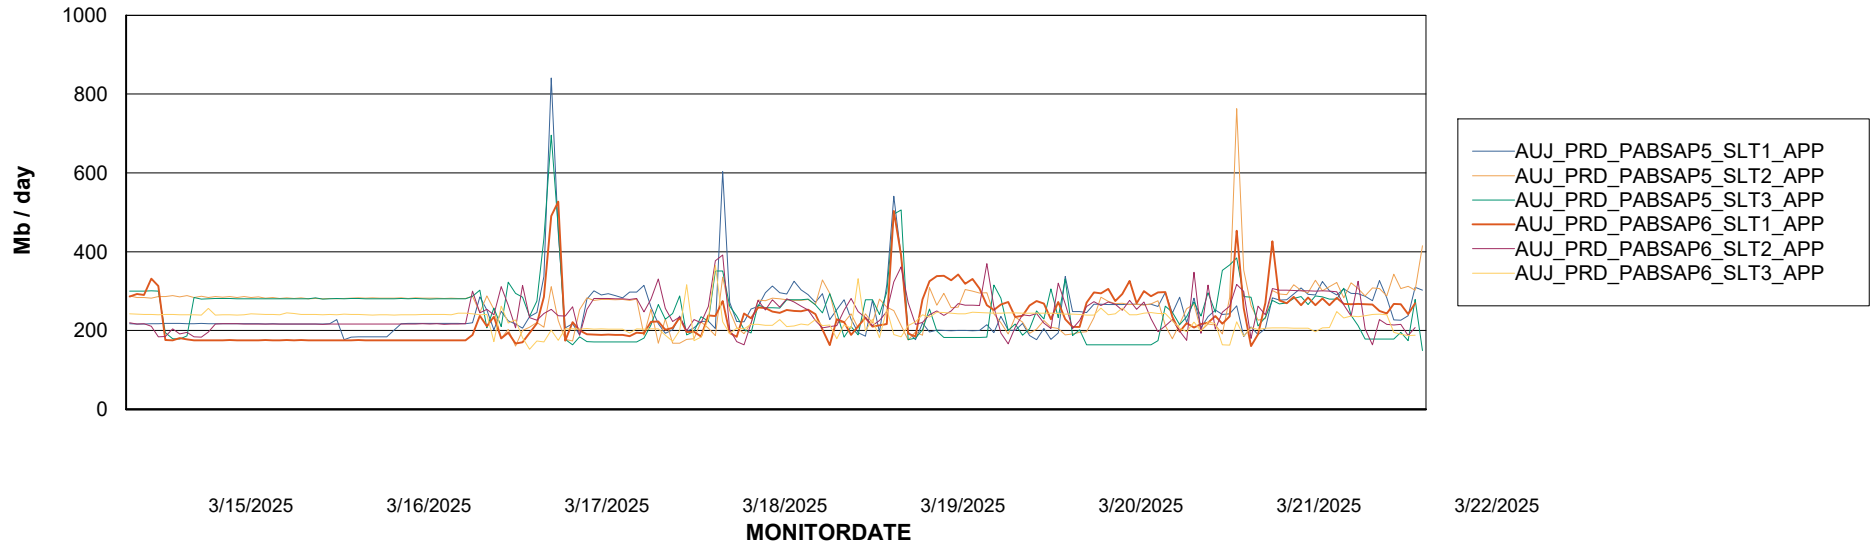

ABSSolute Application Server Services

Avg memory used per ABS Server Service