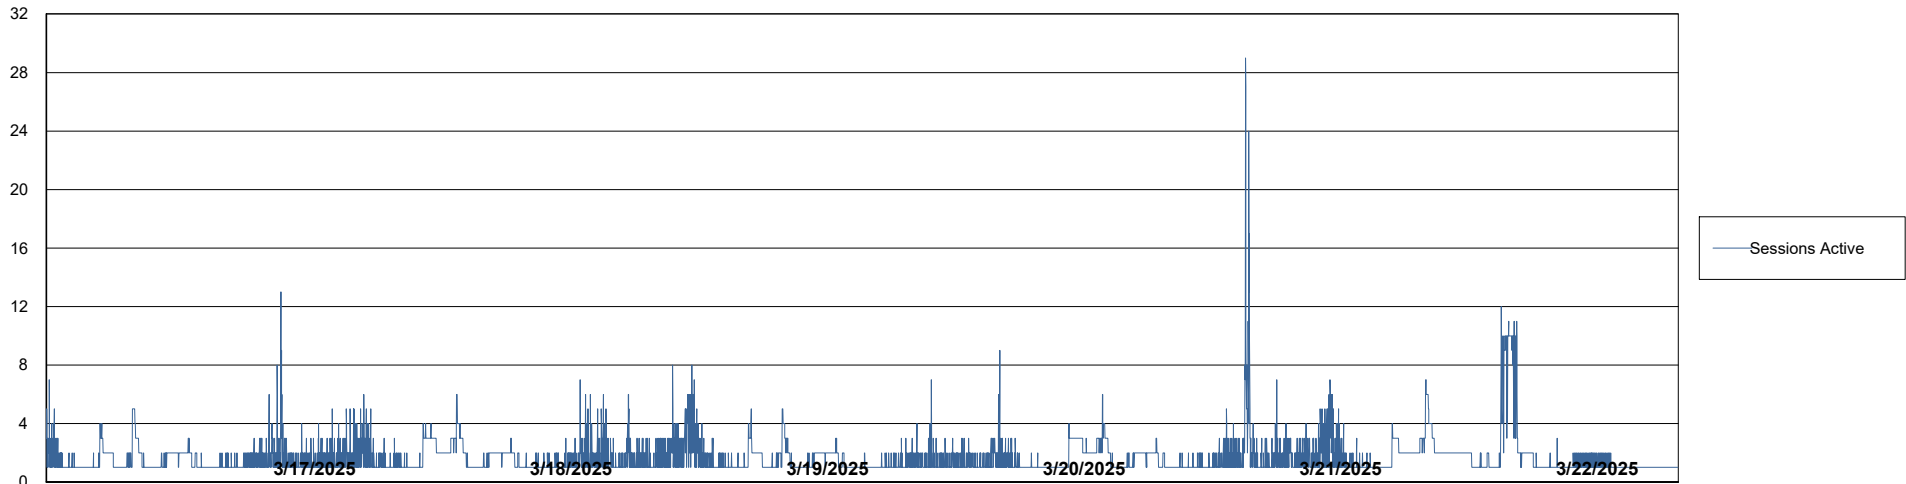

Database Performance AUJ_DB3_Primary