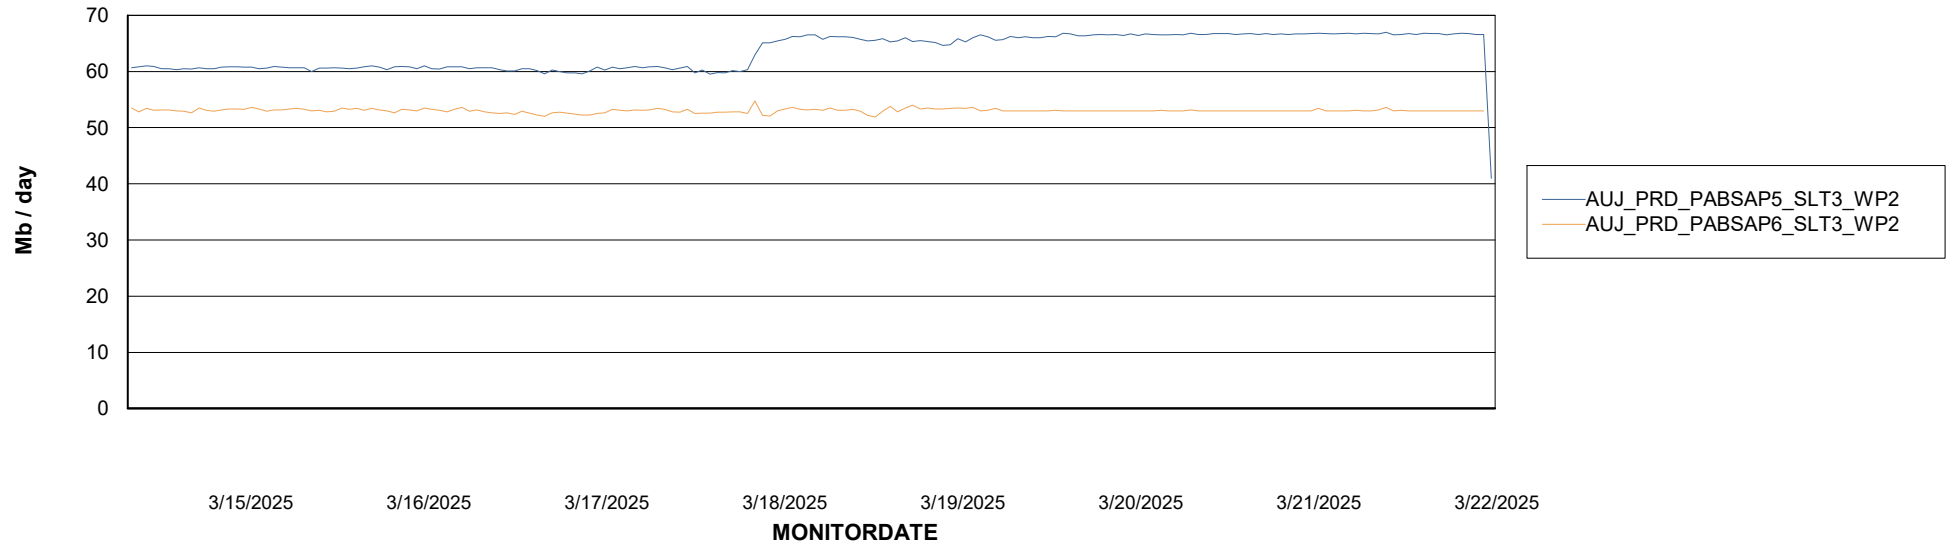

ABSSolute Application ReportServer Services

Avg memory used per ReportServer Service

Weekly SLA Customer Report

Customer AUJ_Production
Database ID 41

ABSSolute Web Component Services

Avg memory used per ABS Web component