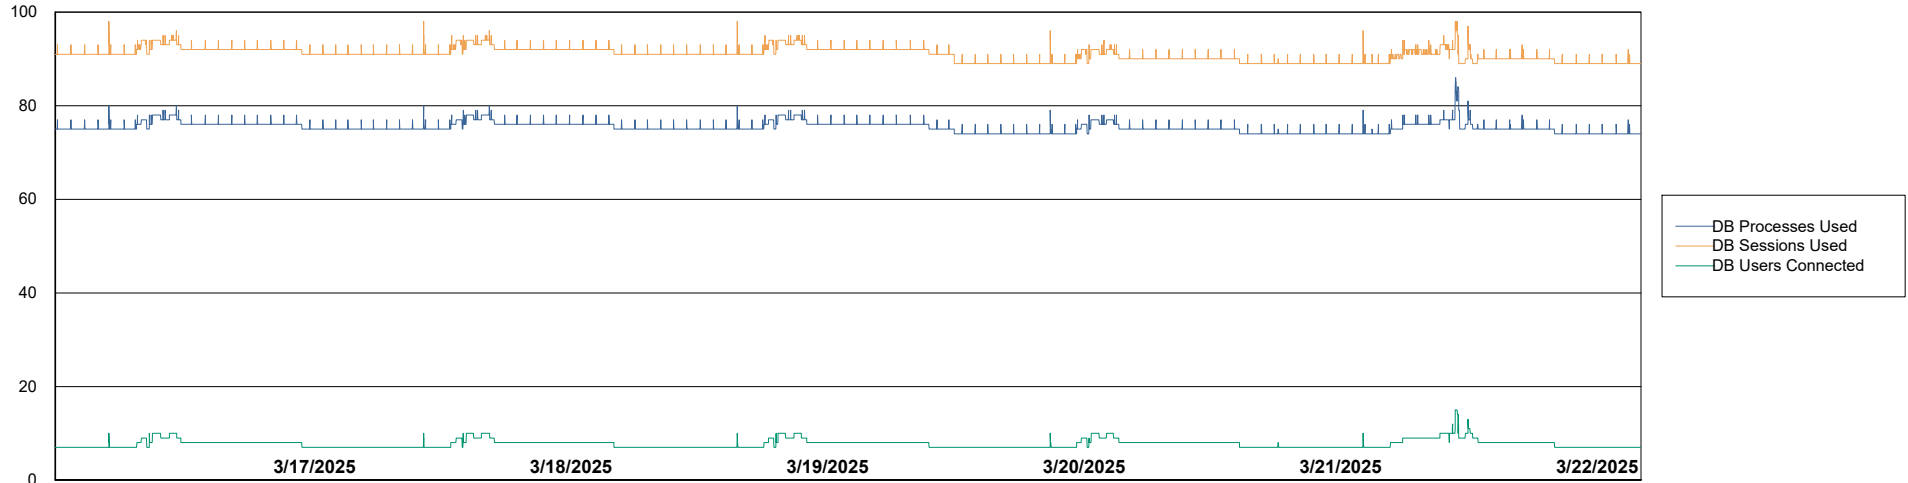

Weekly SLA Customer Report

Customer AUJ_Production
Database ID 41

Database Performance AUJ_ABSEM3_DB

Weekly SLA Customer Report

Customer AUJ_Production
Database ID 41

Database Performance AUJ_BI3_DB

Weekly SLA Customer Report