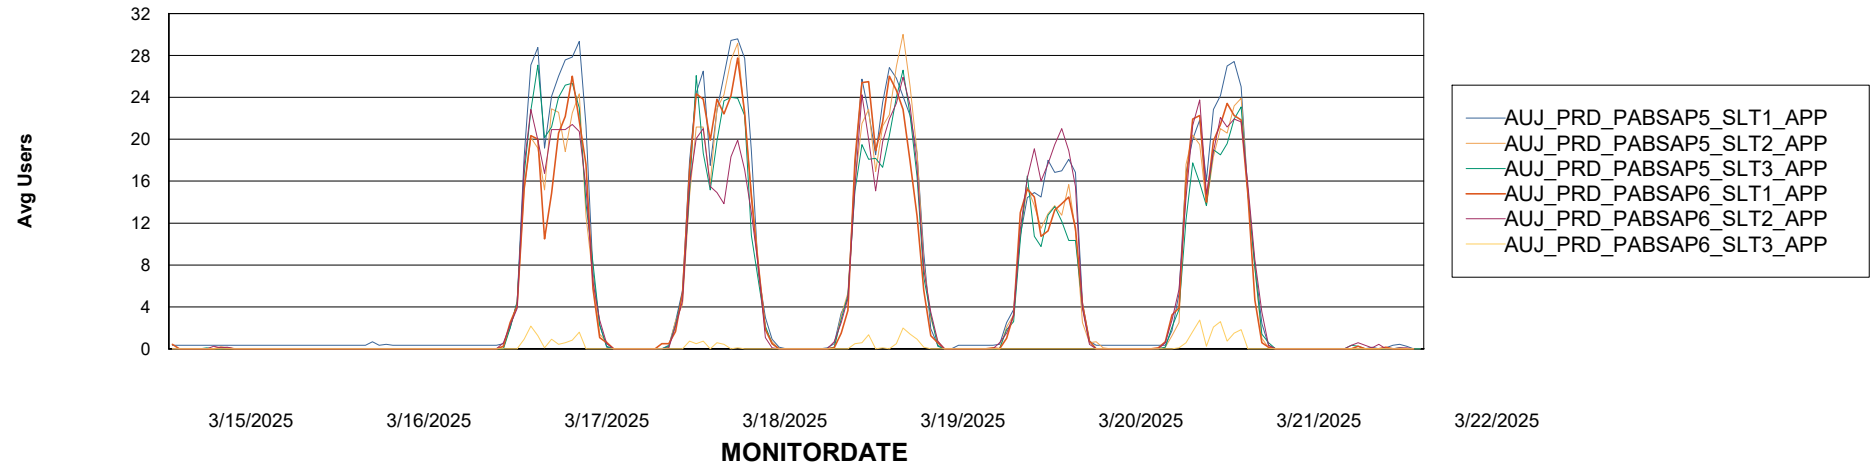

Weekly SLA Customer Report

Customer AUJ_Production
Database ID 41

ABSSolute Application Server Services

Avg memory used per ABS Server Service

Avg users per day per ABS server

Weekly SLA Customer Report

Customer AUJ_Production
Database ID 41