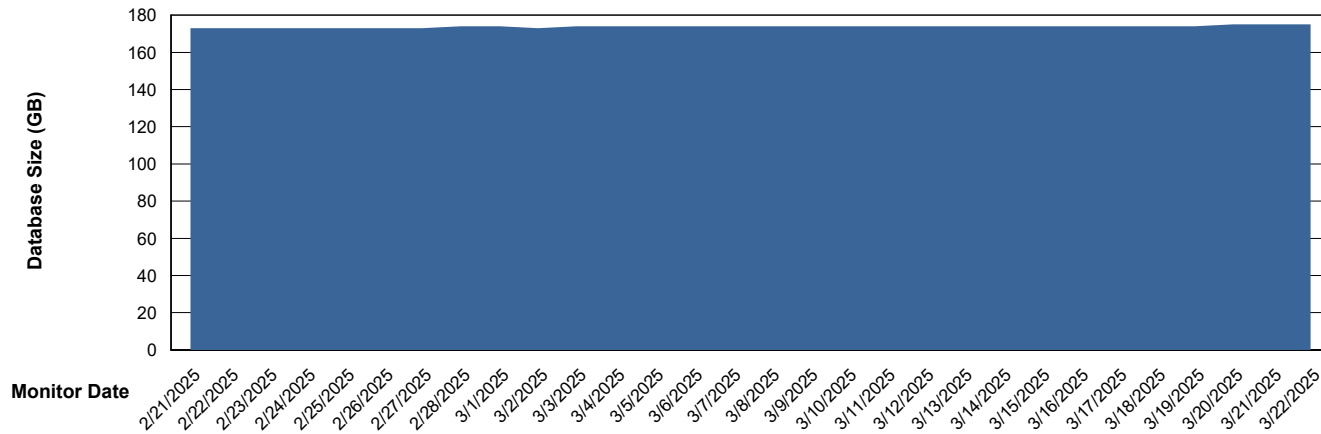

Customer AUJ_Production
Database ID 41

Database Performance AUJ_DB3_Primary

Weekly SLA Customer Report

Customer AUJ_Production
Database ID 41

DATABASE SIZE AUJ_ABSEM3_DB

Database growth over last month

DATABASE SIZE AUJ_BI3_DB

Database growth over last month

Weekly SLA Customer Report

Customer AUJ_Production
Database ID 41

DATABASE SIZE AUJ_DB3_Primary

Database growth over last month

Weekly SLA Customer Report

Customer AUJ_Production
 Database ID 41