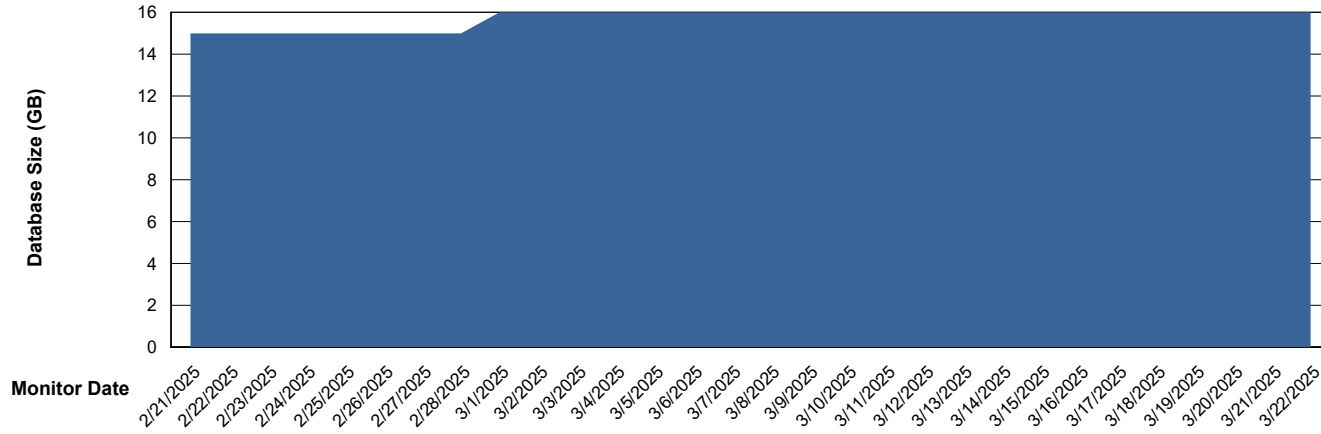

Customer AUJ_Production
Database ID 41

Database Performance AUJ_DB3_Primary

Weekly SLA Customer Report

Customer AUJ_Production
Database ID 41

DATABASE SIZE AUJ_ABSEM3_DB

Database growth over last month

DATABASE SIZE AUJ_BI3_DB

Database growth over last month

Weekly SLA Customer Report

Customer AUJ_Production
Database ID 41

DATABASE SIZE AUJ_DB3_Primary

Database growth over last month

Weekly SLA Customer Report

Customer AUJ_Production
 Database ID 41