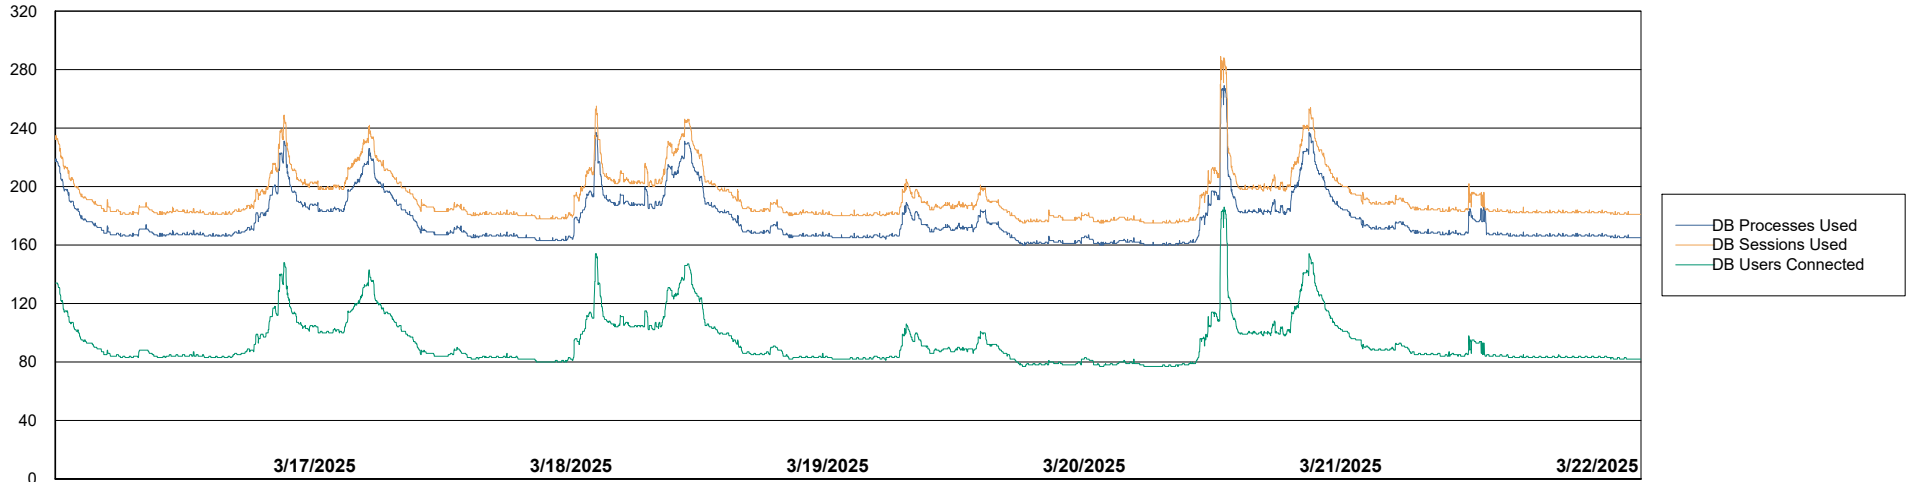

Database Performance AUJ_DB3_Primary