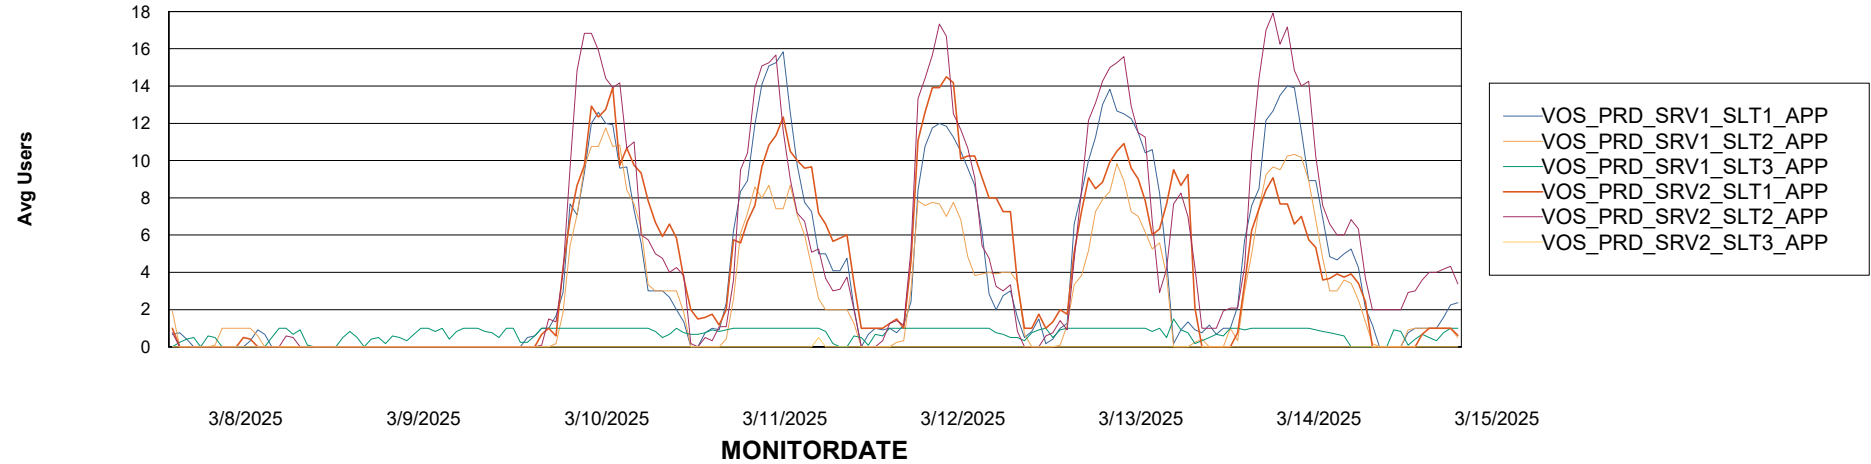

Avg users per day per ABS server