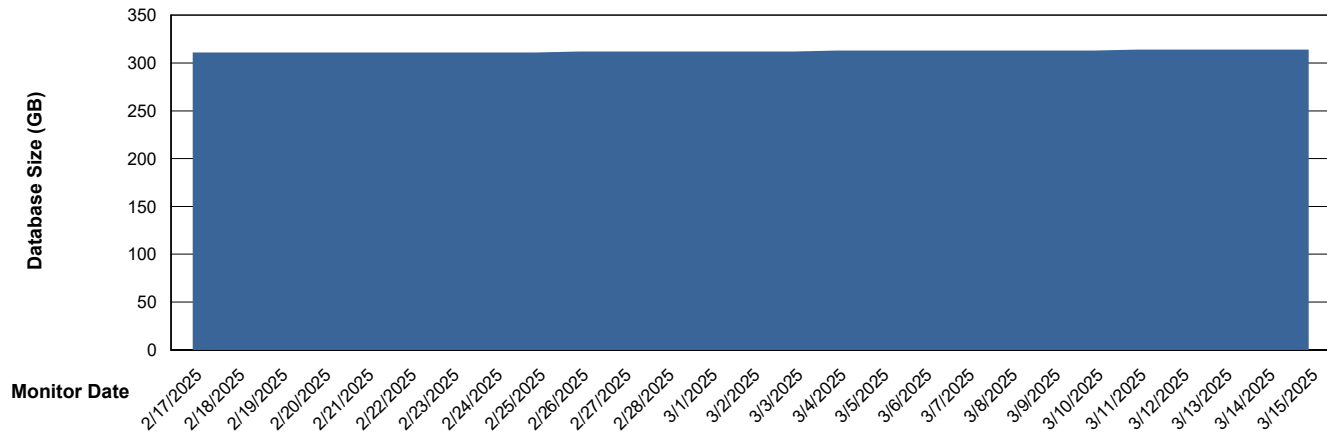

DATABASE SIZE VOS_PRD_ABSBI-2025_ABS1

Database growth over last month