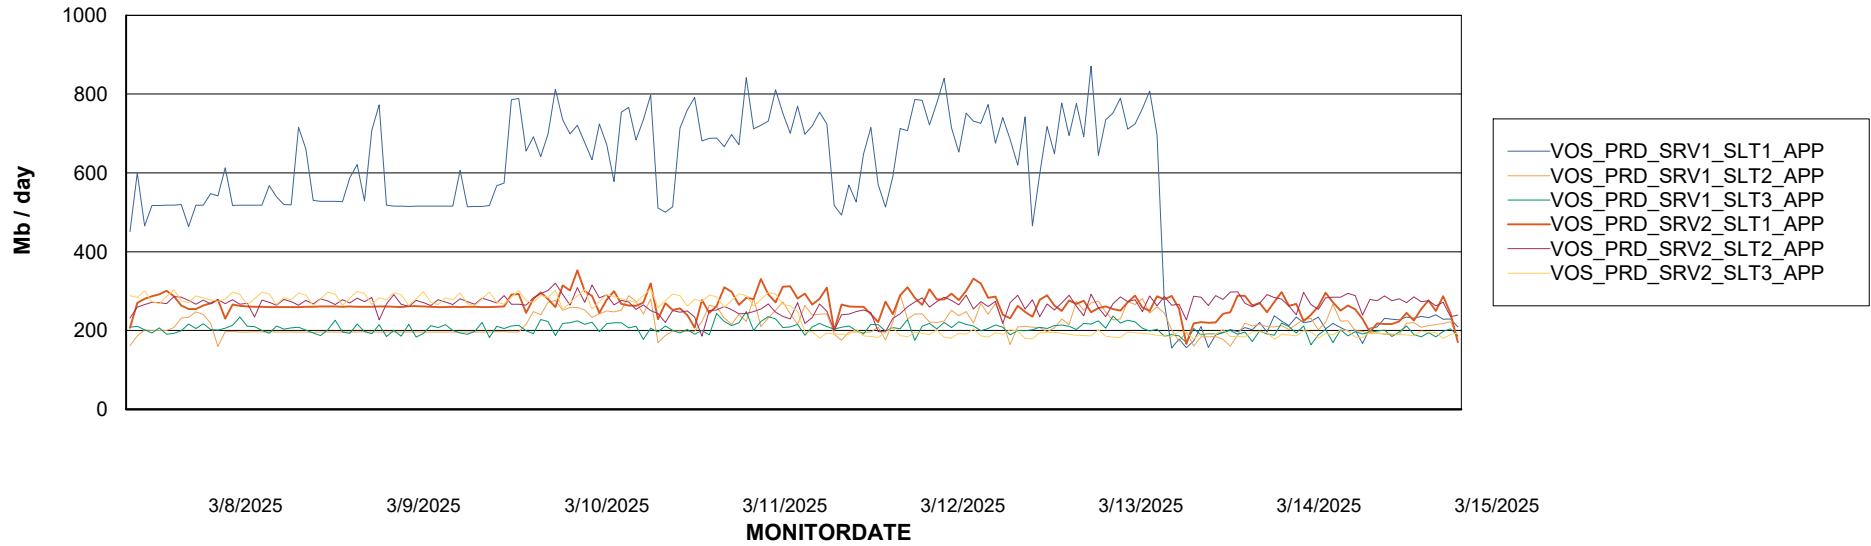

ABSSolute Application Server Services

Avg memory used per ABS Server Service