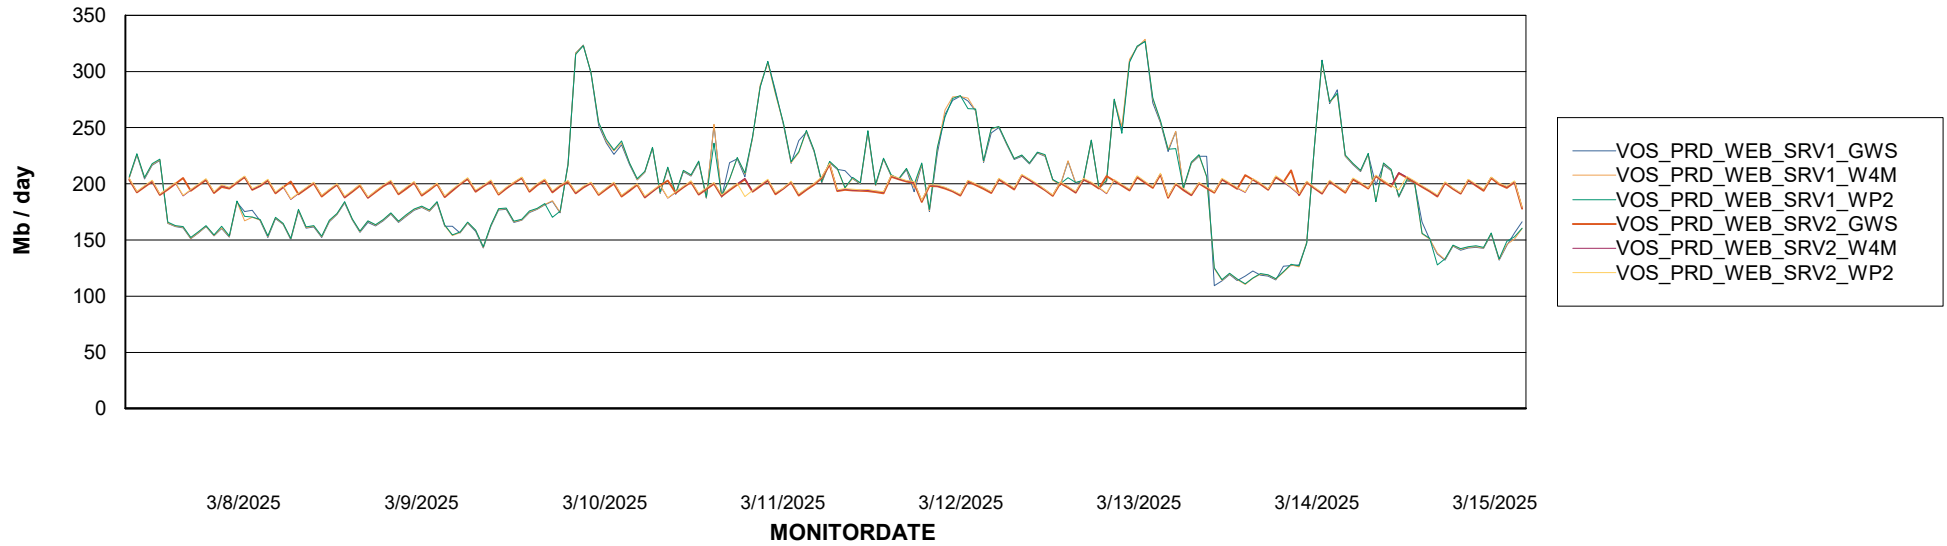

ABSSolute Web Component Services

Avg memory used per ABS Web component