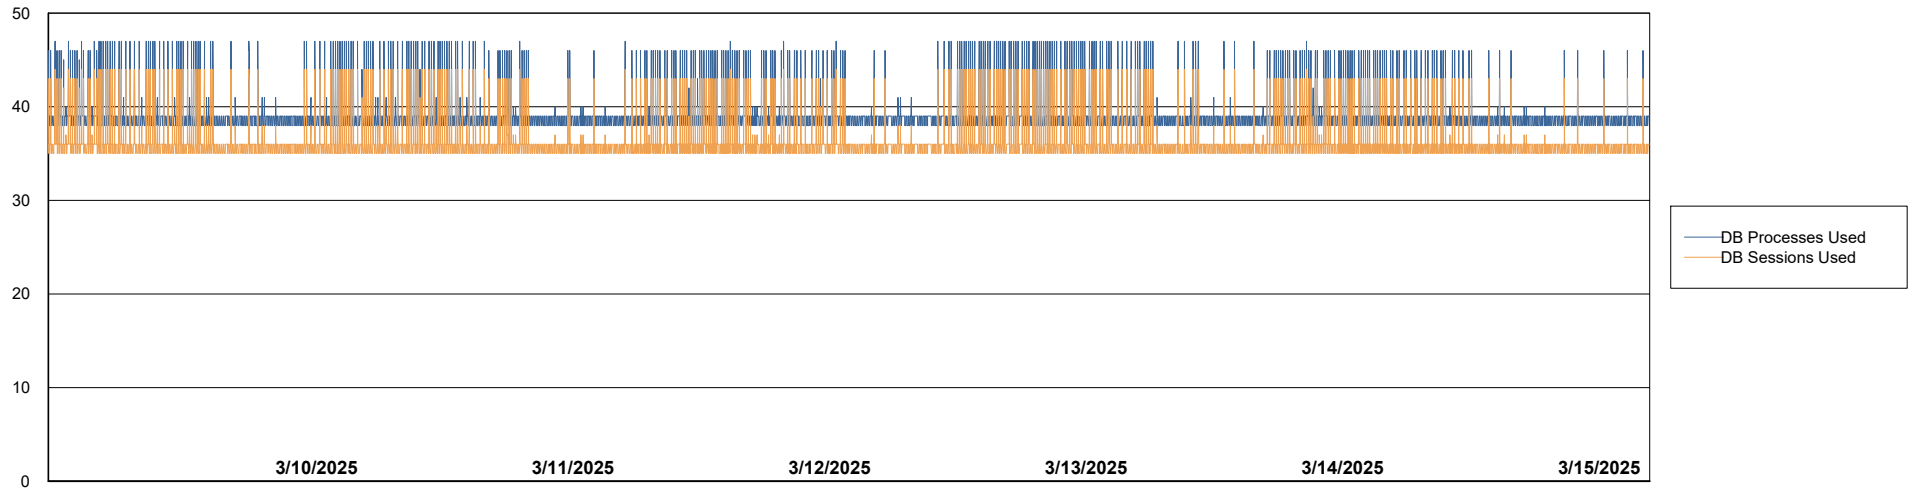

Database Performance VOS_PRD_ABSORA2-2022_HSBABS1

DB Processes Max 1,000