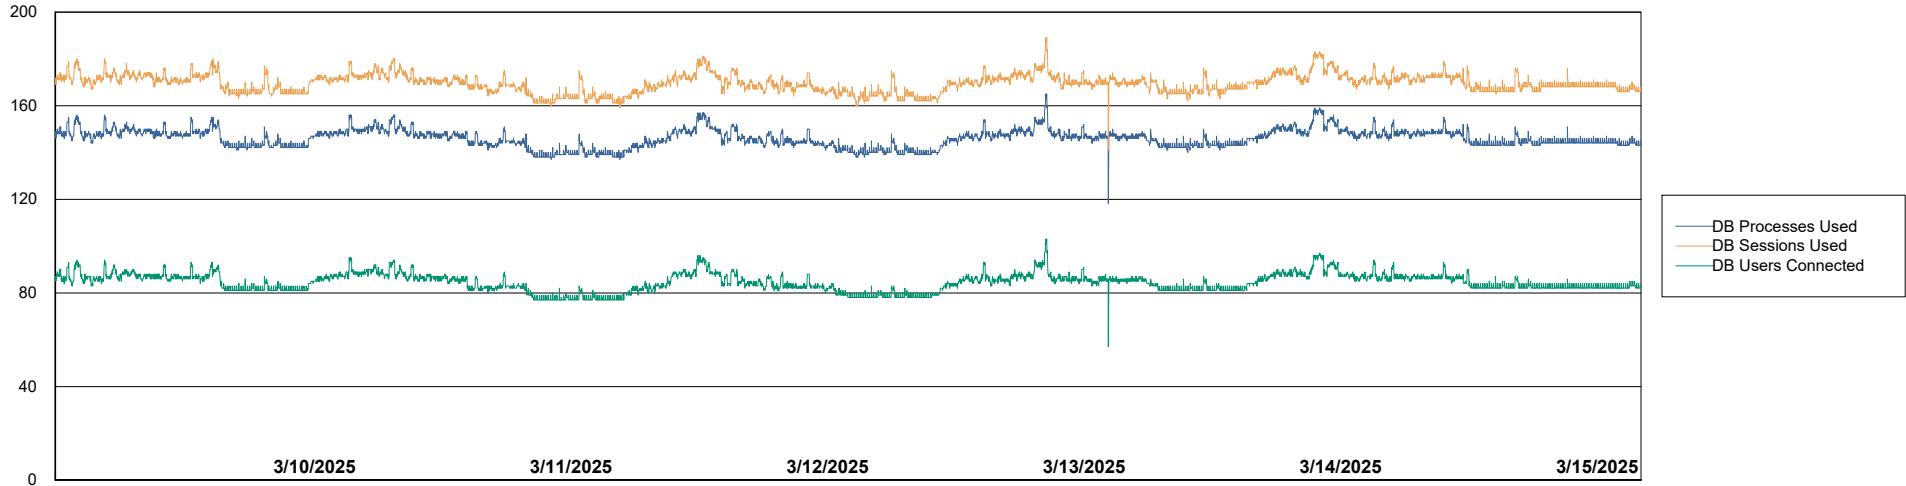

Database Performance VOS_PRD_ABSORA1-2022_ABS1