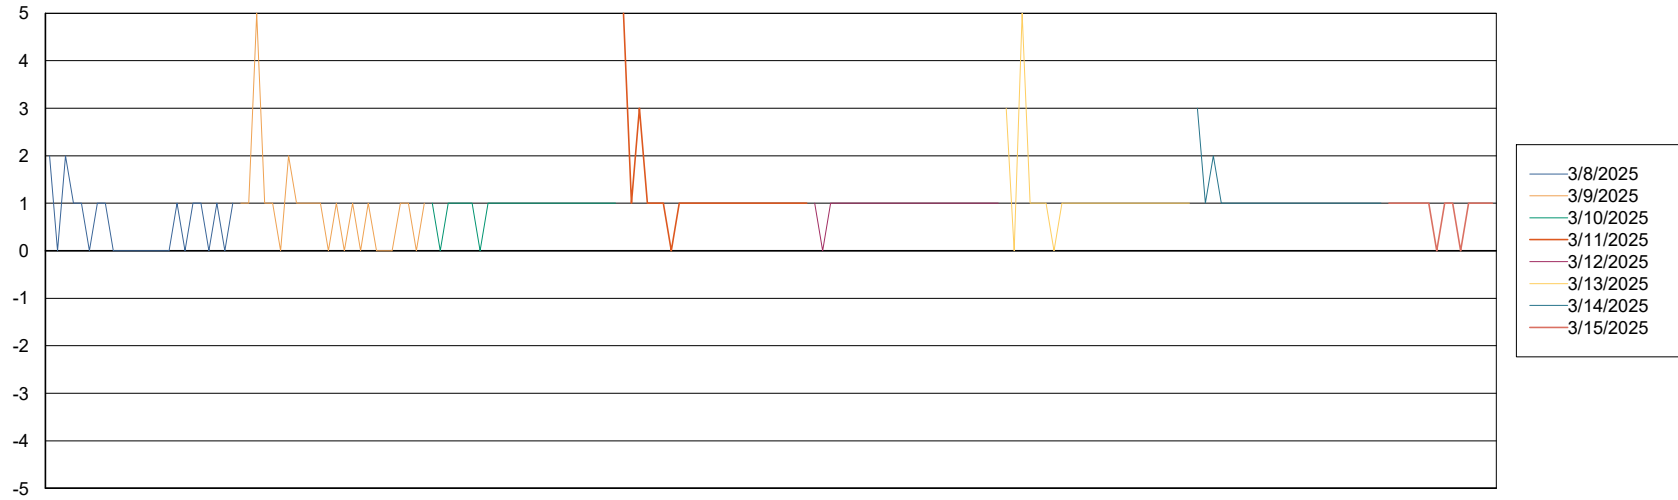

### Recovery lag for last 7 days