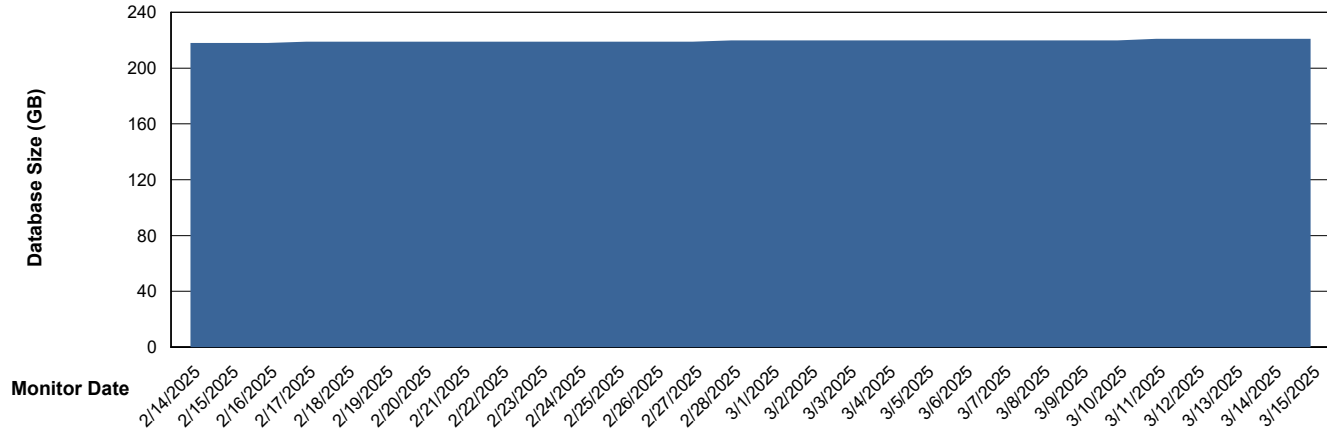

DATABASE SIZE VOS_PRD_ABSBI-2018_ABS1

Database growth over last month