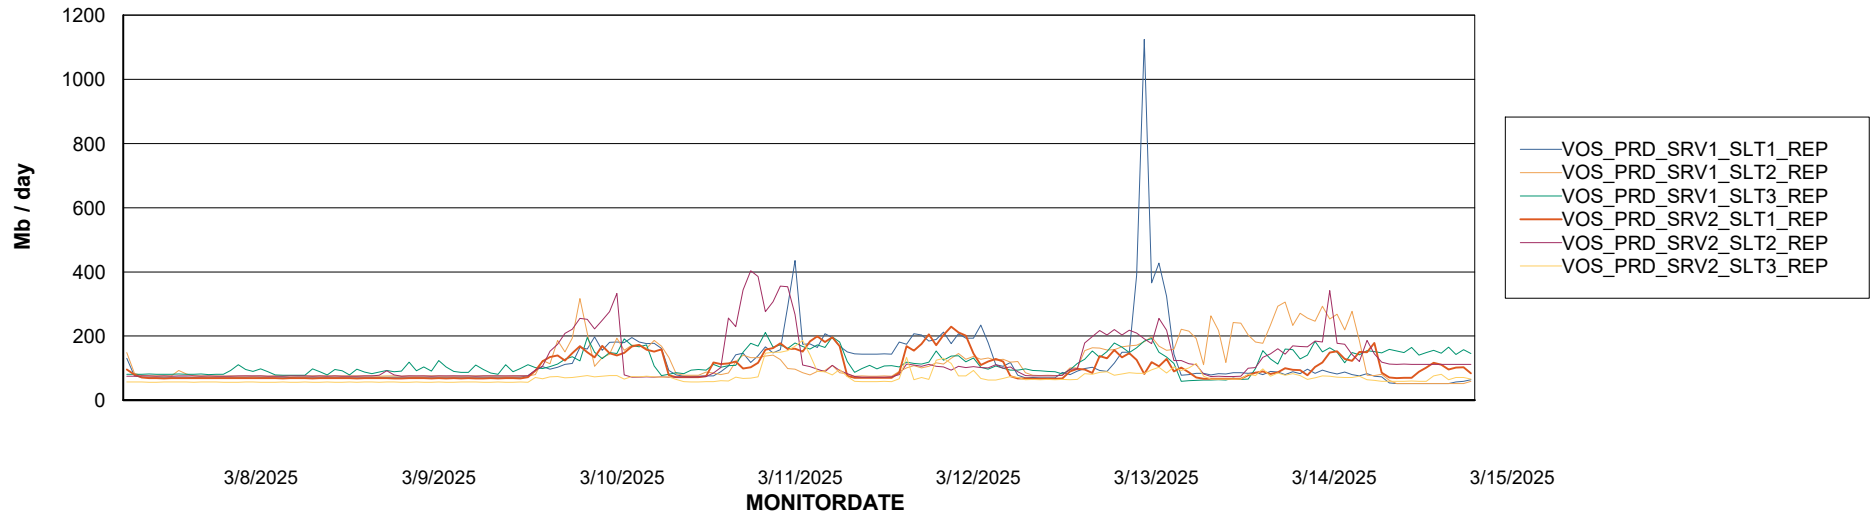

ABSSolute Application ReportServer Services

Avg memory used per ReportServer Service