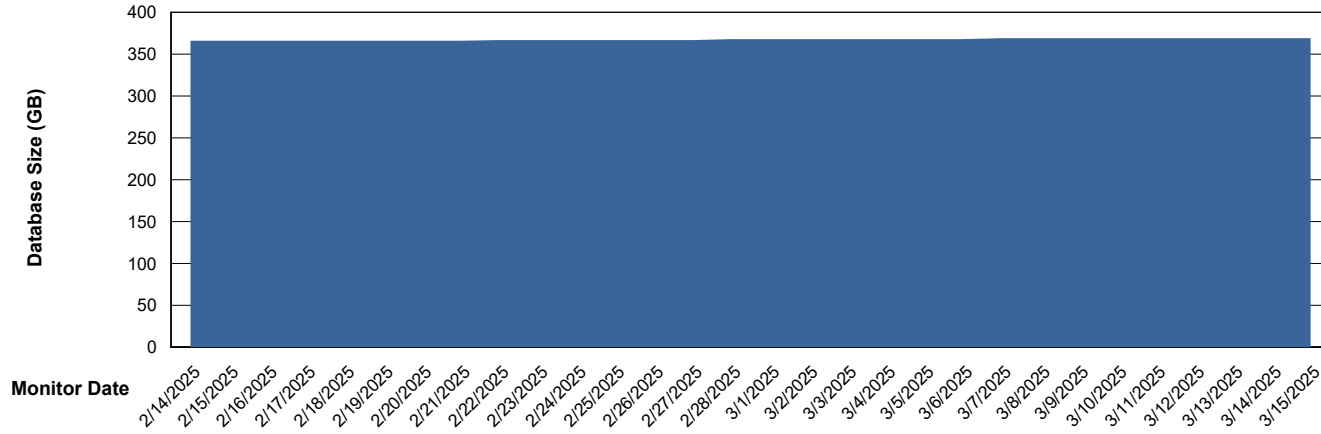

DB Processes Max 1,000

Weekly SLA Customer Report

Customer STK_Production
Database ID 82

Database Performance STK_PRD_ABSDBORACLE02_HSBABS1

DB Processes Max 1,000

Weekly SLA Customer Report

Customer STK_Production
Database ID 82

DATABASE SIZE STK_PRD_ABSDBORACLE01_ABS1

Database growth over last month

DATABASE SIZE STK_PRD_ABSDBORACLE02_ABST

Database growth over last month

Weekly SLA Customer Report

Customer STK_Production
Database ID 82