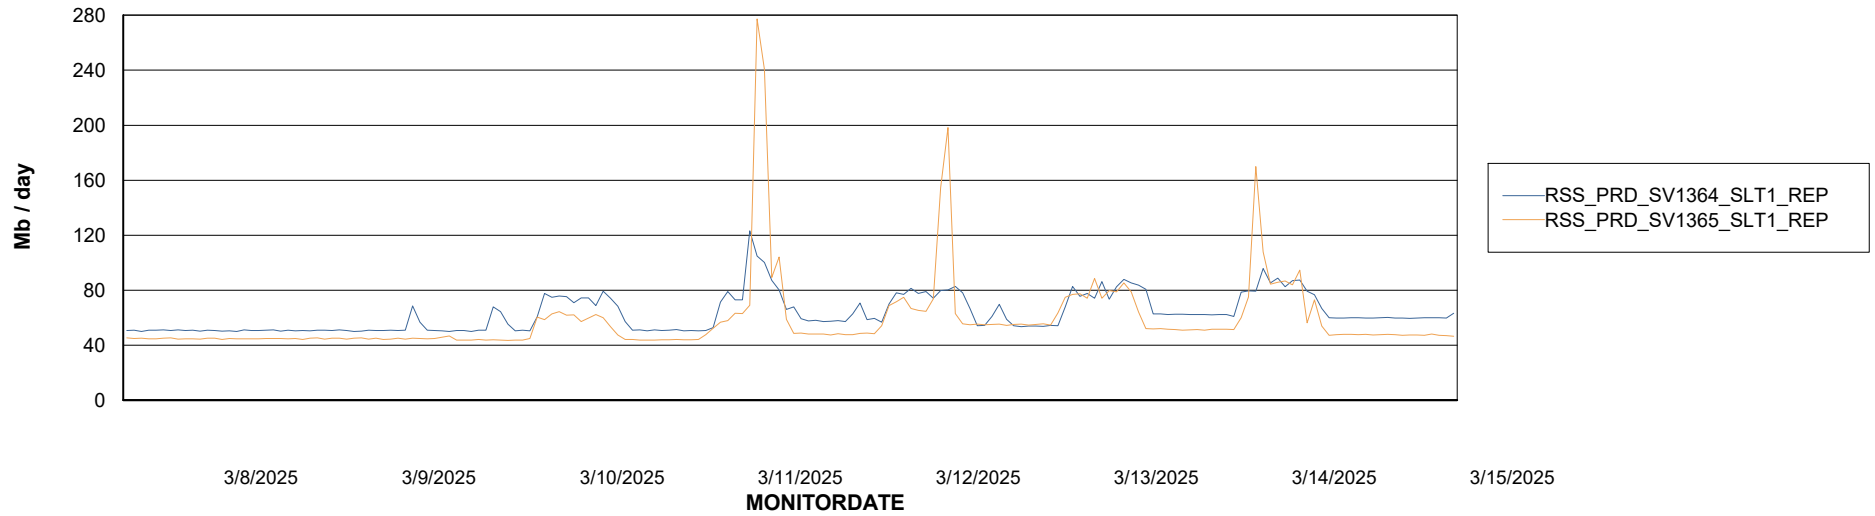

Avg memory used per ABS Server Service

Avg users per day per ABS server

Weekly SLA Customer Report

Customer RSS Production
Database ID 52

ABSSolute Application ReportServer Services

Avg memory used per ReportServer Service