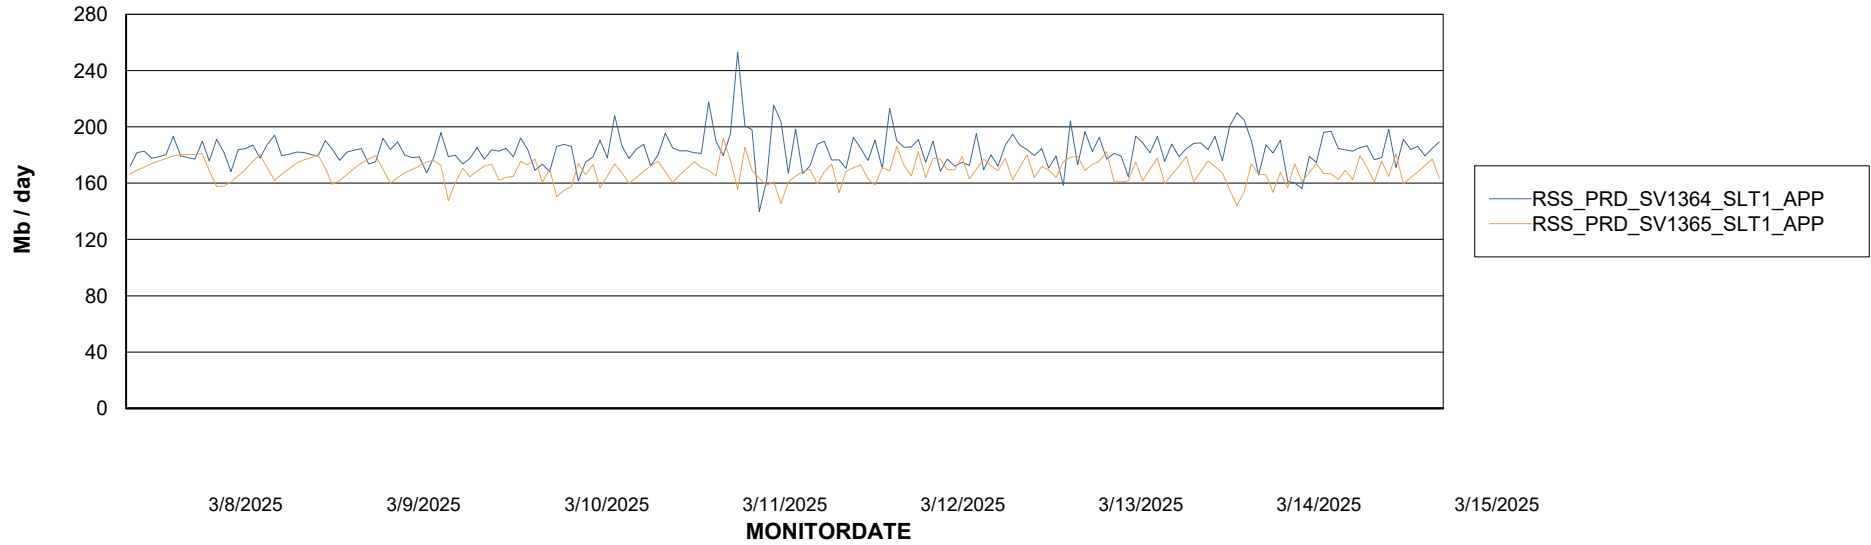

ABSSolute Application Server Services

Avg memory used per ABS Server Service