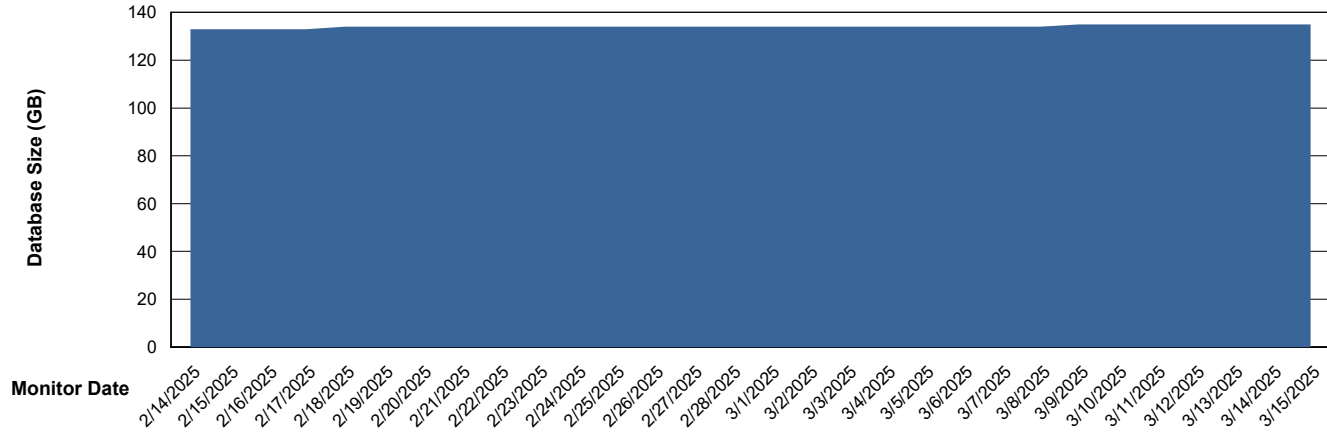

Weekly SLA Customer Report

Customer RSS Production
Database ID 52

Database Performance RSS_PRD_SV1364_PRD_ABS1

Weekly SLA Customer Report

Customer RSS Production
Database ID 52

Database Performance RSS_PRD_SV1365_PRD_HSBABS1

DB Processes Max 300

Weekly SLA Customer Report

Customer RSS Production
 Database ID 52

DATABASE SIZE RSS_PRD_SV1364_PRD_ABS1

Database growth over last month

Database Tablespace RSS_PRD_SV1364_PRD_ABS1

Date	Tablespace Name	Filesize (Gb)	Usedsize (Gb)	Percentage free
3/15/2025	ABSDATA	67	55	18
	INDX	91	75	17
3/14/2025	ABSDATA	67	55	18
	INDX	91	75	17
3/13/2025	ABSDATA	67	55	18
	INDX	91	75	18
3/12/2025	ABSDATA	67	55	18
	INDX	91	75	18
3/11/2025	ABSDATA	67	55	18
	INDX	91	75	18
3/10/2025	ABSDATA	67	55	18
	INDX	91	75	18
3/9/2025	ABSDATA	67	55	18
	INDX	91	75	18