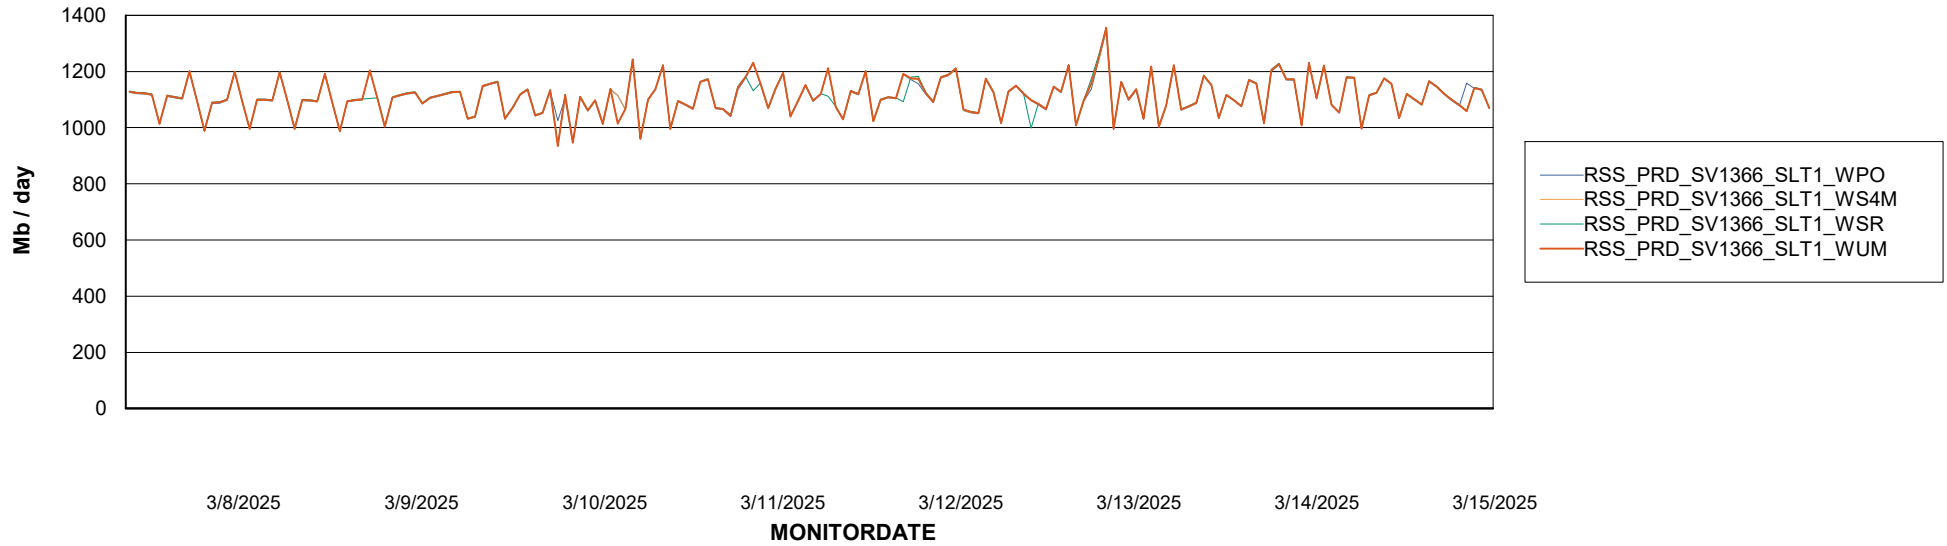

ABSSolute Web Component Services

Avg memory used per ABS Web component