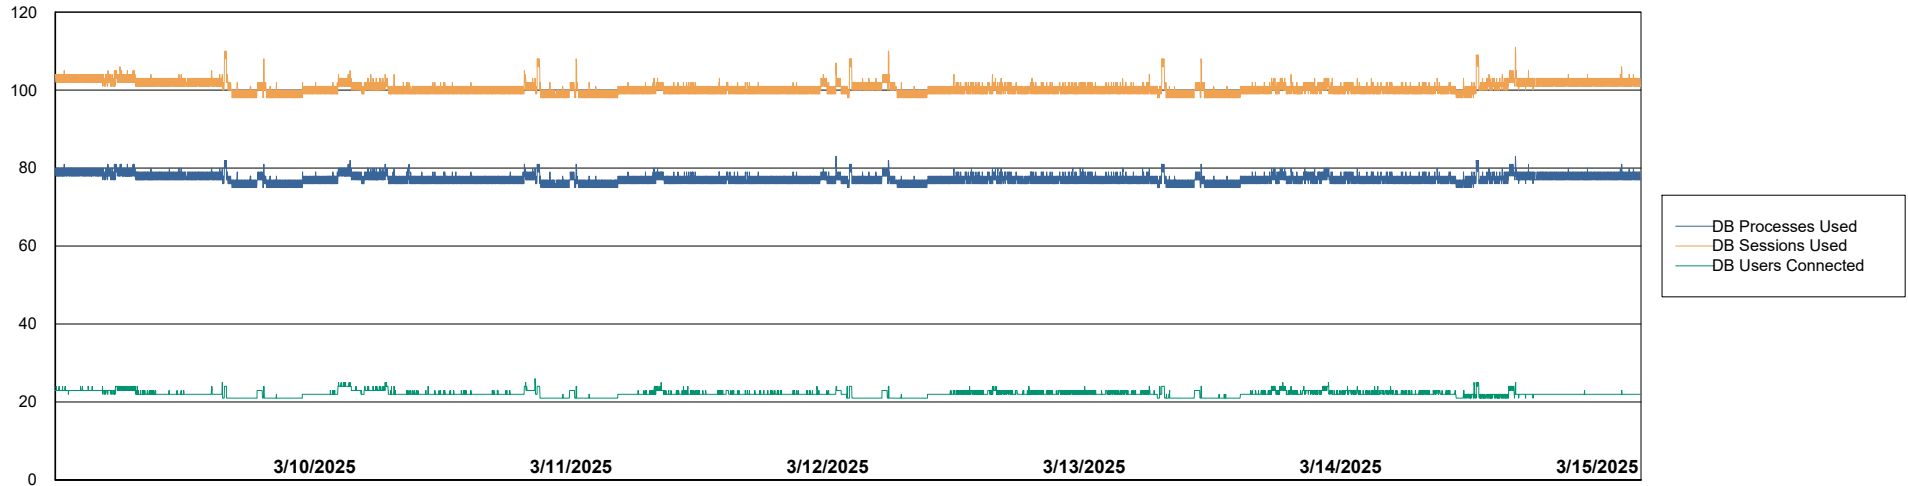

Weekly SLA Customer Report

Customer RSS Production
Database ID 52

Database Performance RSS_PRD_SV1364_PRD_ABS1

Weekly SLA Customer Report

Customer RSS Production
Database ID 52

Database Performance RSS_PRD_SV1365_PRD_HSBABS1