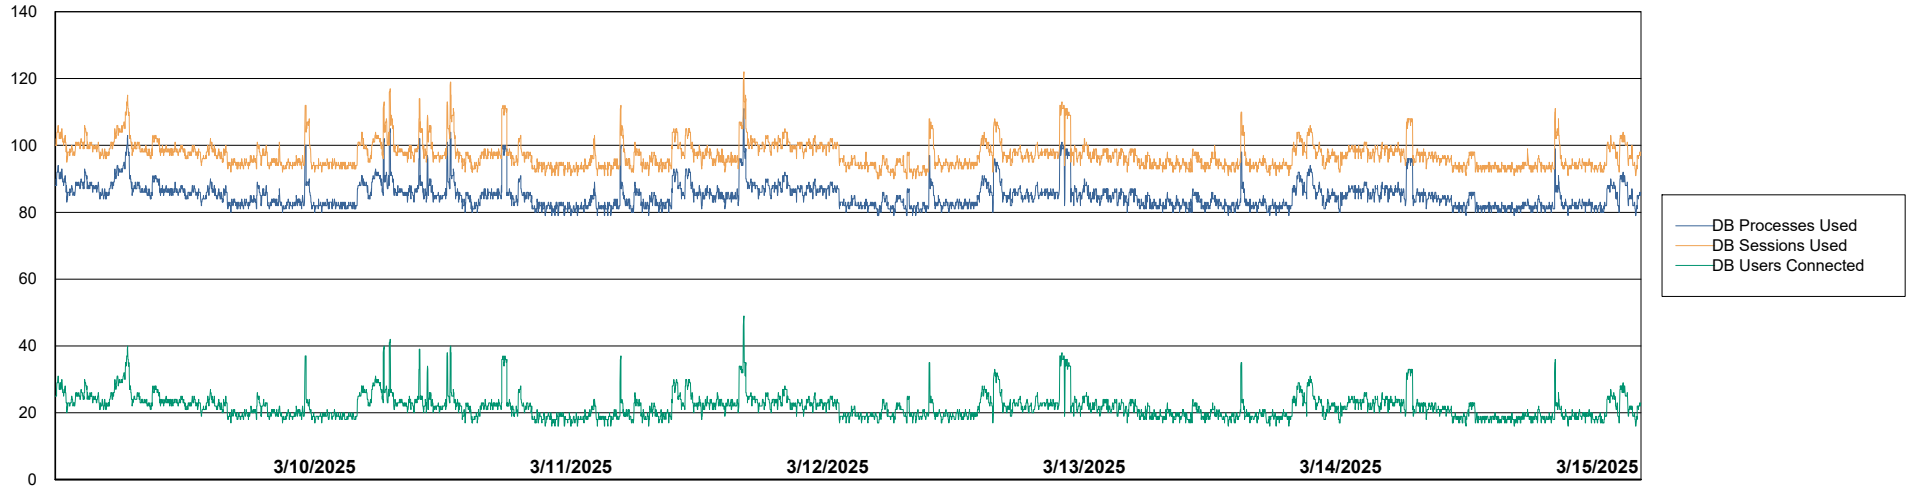

Weekly SLA Customer Report

Customer NOA_Production (24/7)
Database ID 116

Database Performance NOA_PRD_NHSBI_ABS1

Weekly SLA Customer Report

Customer NOA_Production (24/7)
Database ID 116

Database Performance NOA_PRD_NovoABS01_ABS1