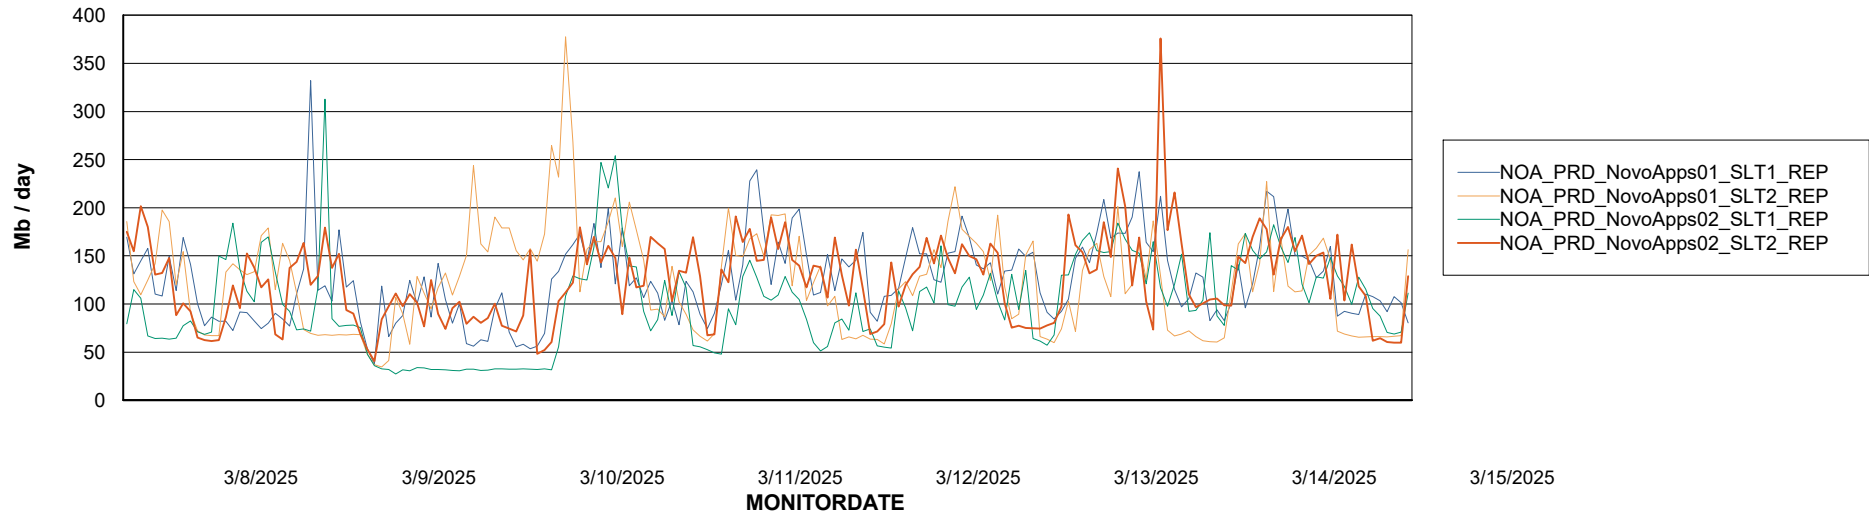

Avg memory used per ABS Server Service

Avg users per day per ABS server

Weekly SLA Customer Report

Customer NOA_Production (24/7)
Database ID 116

ABSSolute Application ReportServer Services

Avg memory used per ReportServer Service