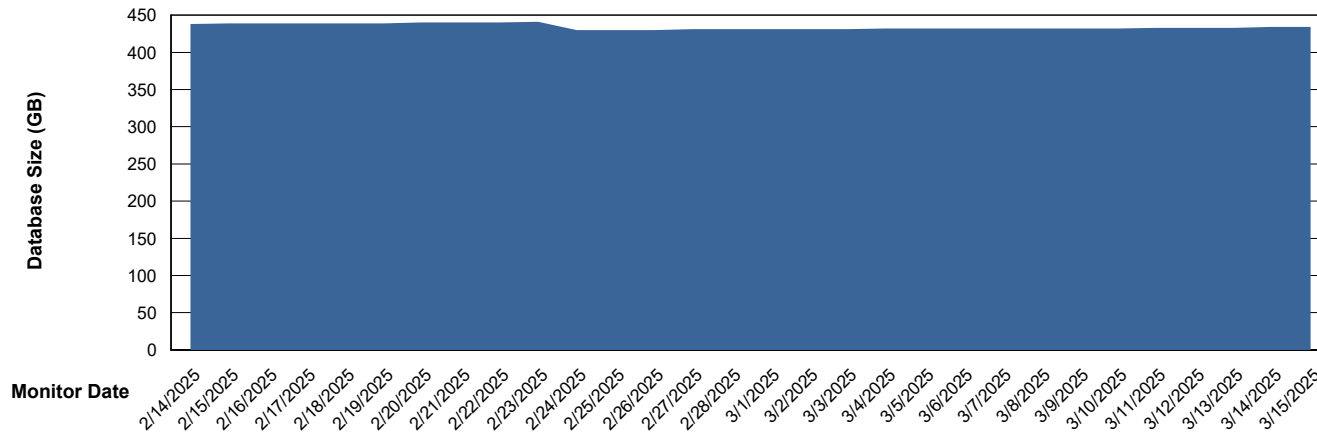

Weekly SLA Customer Report

Customer NOA_Production (24/7)
Database ID 116

Database Performance NOA_PRD_NovoABS03_HSBABS1

DB Processes Max 300

Weekly SLA Customer Report

Customer NOA_Production (24/7)
Database ID 116

DATABASE SIZE NOA_PRD_NHSBI_ABS1

Database growth over last month

DATABASE SIZE NOA_PRD_NovoABS01_ABS1

Database growth over last month

Weekly SLA Customer Report

Customer NOA_Production (24/7)
 Database ID 116