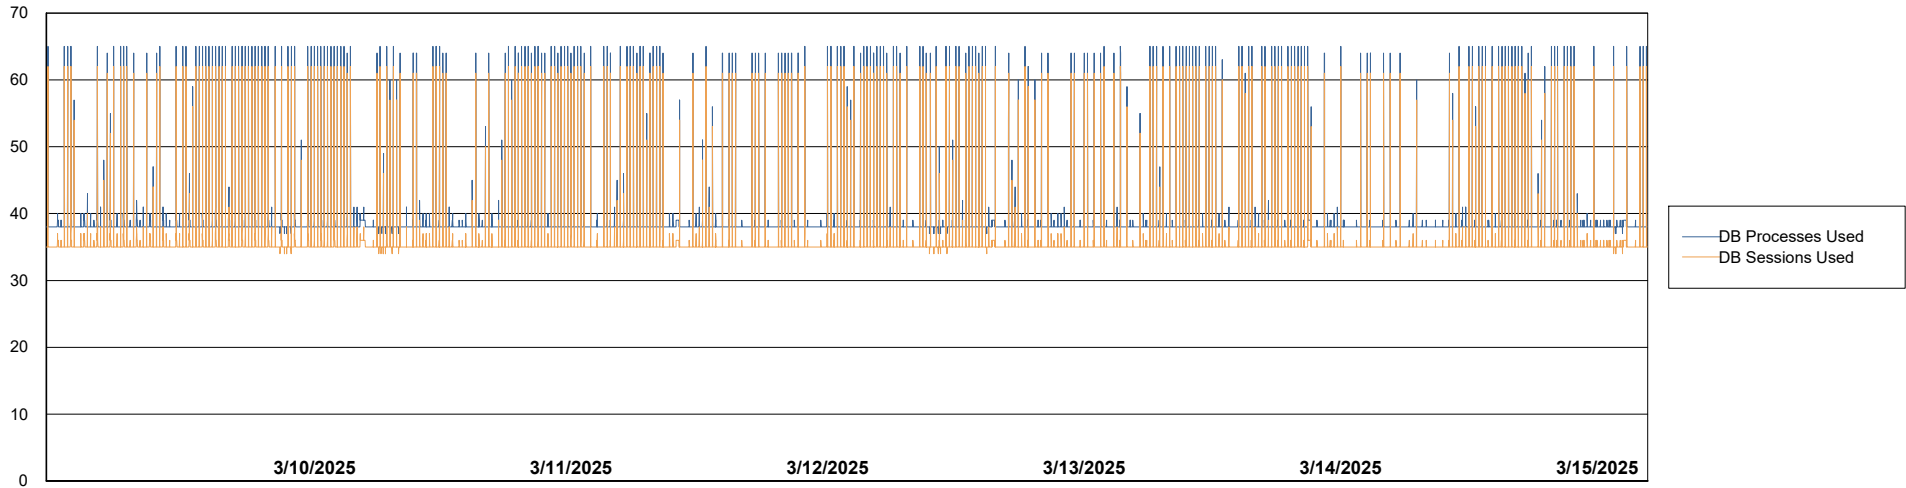

Database Performance NOA_PRD_NovoABS03_HSBABS1

DB Processes Max 300