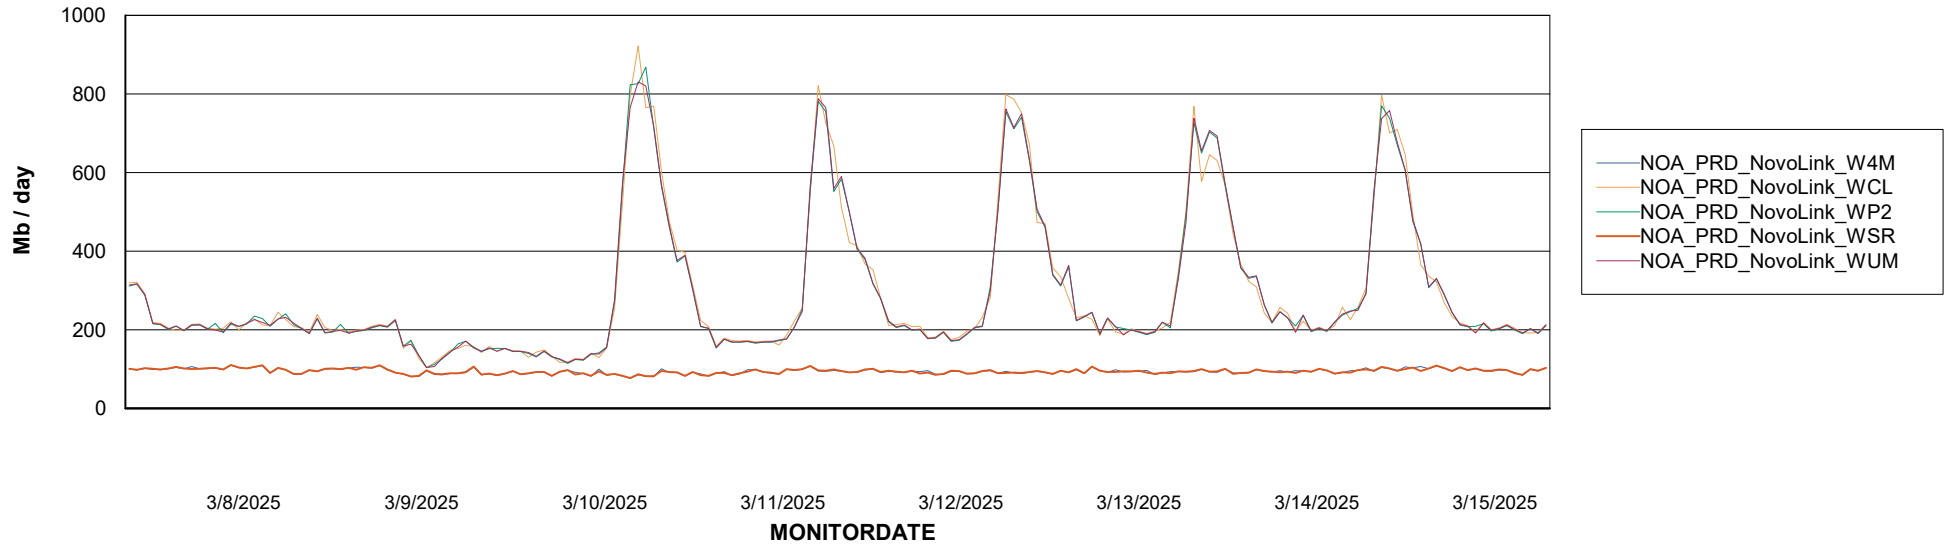

ABSSolute Web Component Services

Avg memory used per ABS Web component