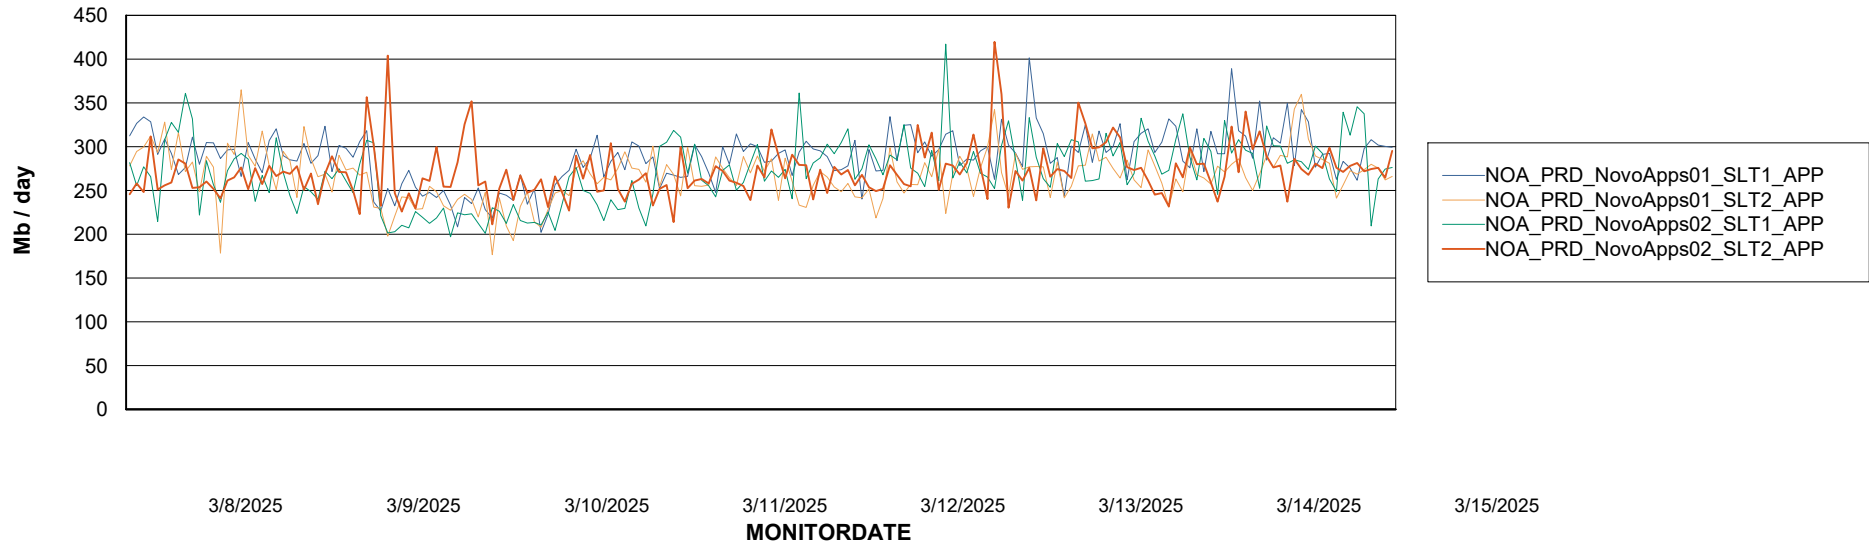

ABSSolute Application Server Services

Avg memory used per ABS Server Service