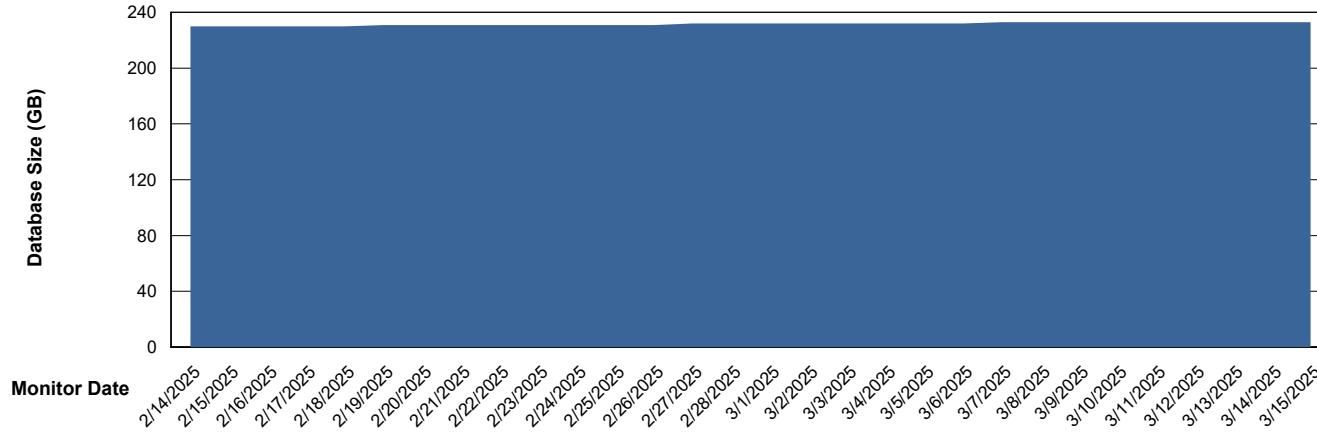

Weekly SLA Customer Report

Customer NOA_Production (24/7)
Database ID 116

Database Performance NOA_PRD_NovoABS03_HSBABS1

DB Processes Max 300

Weekly SLA Customer Report

Customer NOA_Production (24/7)
Database ID 116

DATABASE SIZE NOA_PRD_NHSBI_ABS1

Database growth over last month

DATABASE SIZE NOA_PRD_NovoABS01_ABS1

Database growth over last month

Weekly SLA Customer Report

Customer NOA_Production (24/7)
 Database ID 116