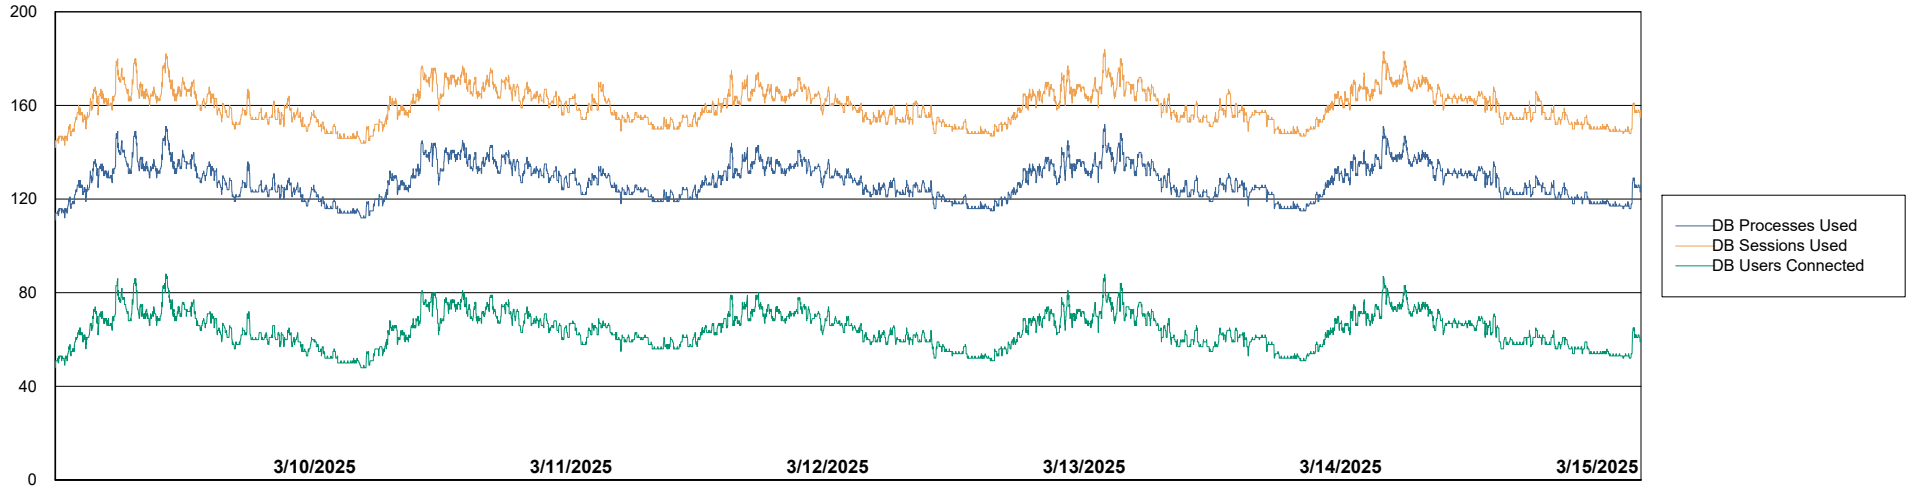

Weekly SLA Customer Report

Customer NOA_Production (24/7)
Database ID 116

Database Performance NOA_PRD_NHSBI_ABS1

Weekly SLA Customer Report

Customer NOA_Production (24/7)
Database ID 116

Database Performance NOA_PRD_NovoABS01_ABS1