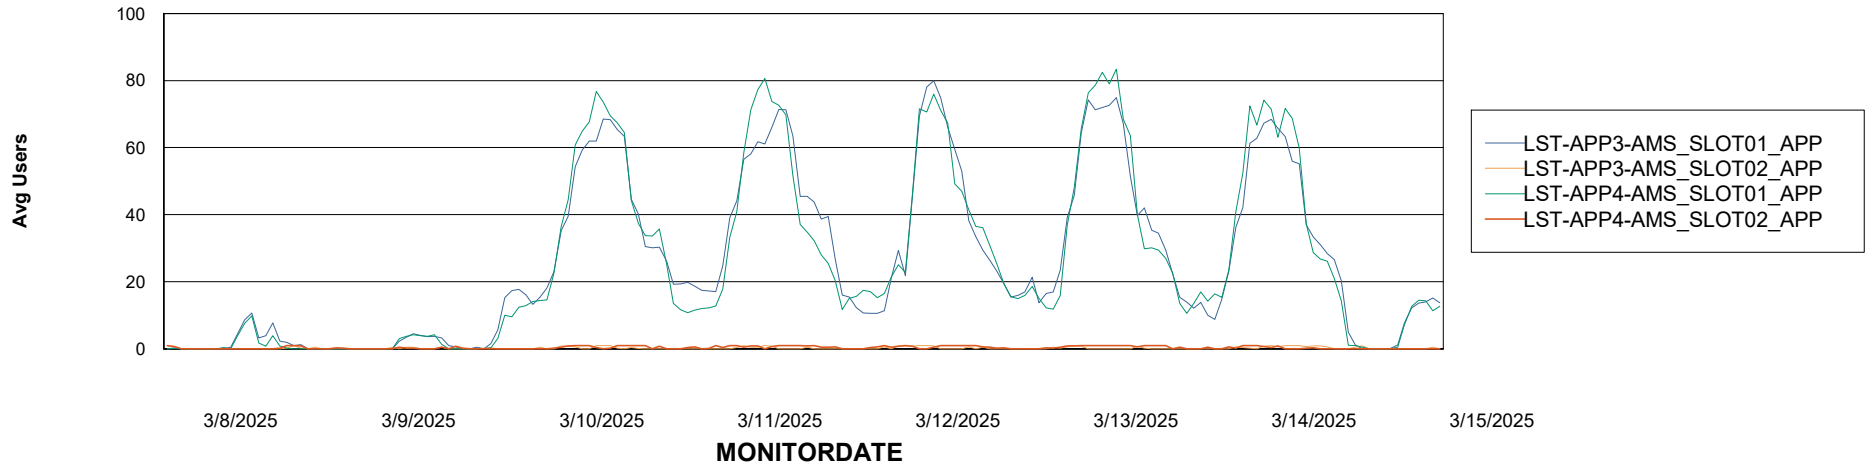

Weekly SLA Customer Report

Customer LST OCI AMS Production ABSME
Database ID 213

ABSSolute Application Server Services

Avg memory used per ABS Server Service

Avg users per day per ABS server

Weekly SLA Customer Report