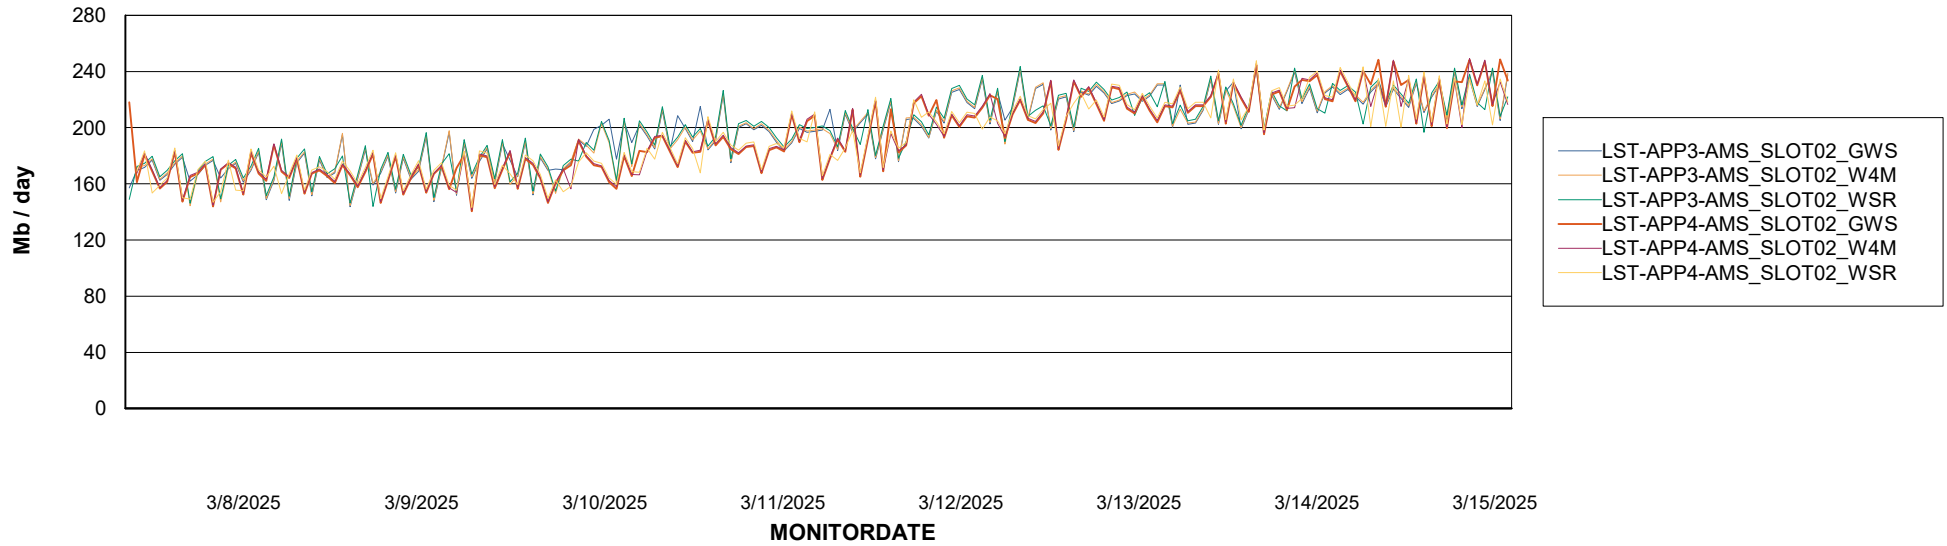

ABSSolute Web Component Services

Avg memory used per ABS Web component