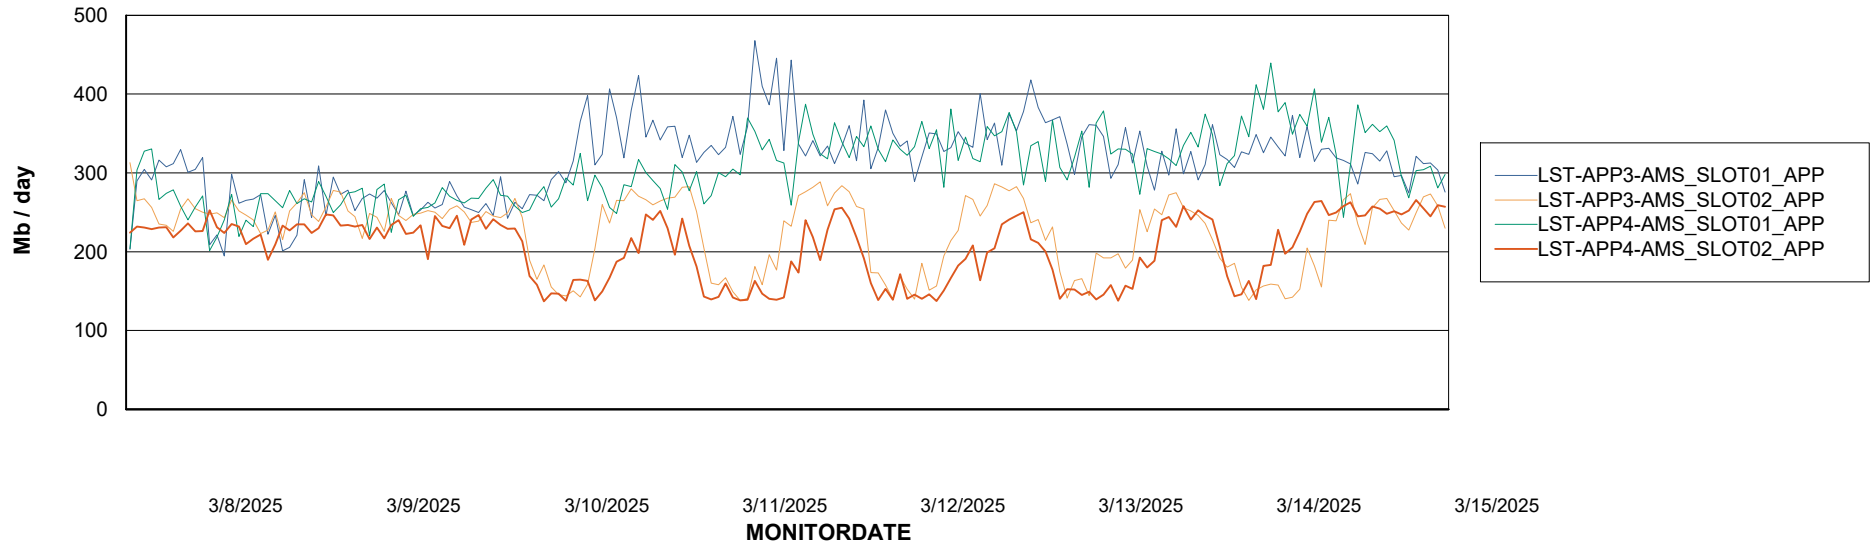

ABSSolute Application Server Services

Avg memory used per ABS Server Service