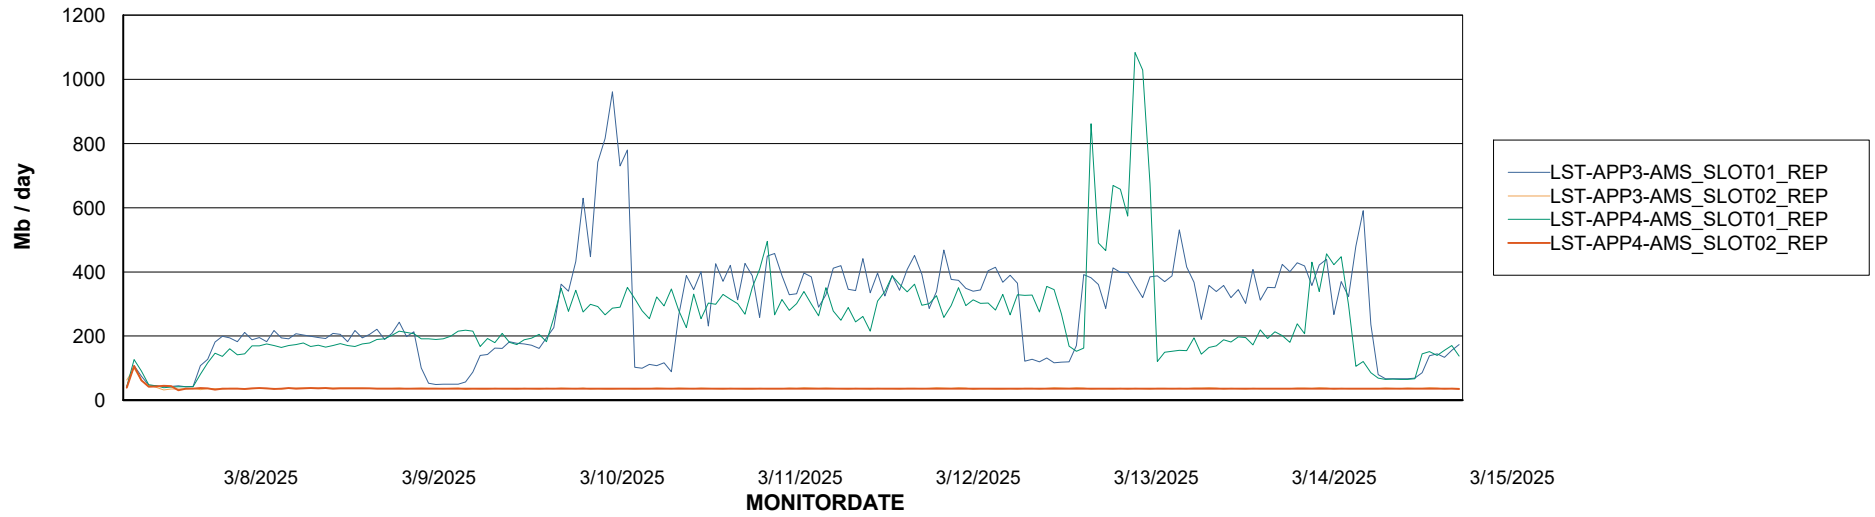

ABSSolute Application ReportServer Services

Avg memory used per ReportServer Service